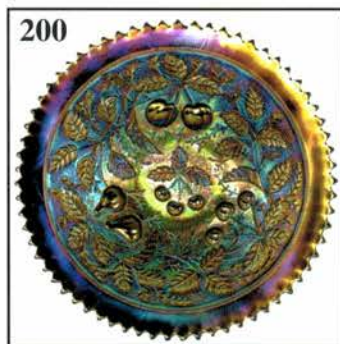

CARNIVAL GLASS AUCTION

Saturday, July 23, 2005 9:00 a.m. C.D.T.

PRIVATE COLLECTION OF GLASS
FANTASTIC IRIDESCENCE IN GREAT CONDITION

Held By the Mickey Reichel Antique & Auction L.C.

Office: 660-882-5292 • Home: 660-882-5283

NEW WEB SITE: www.AWK-SHN.com

E-mail: mreichel@AWK-SHN.com