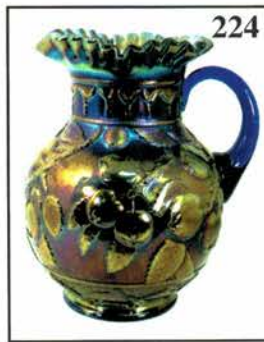

CARNIVAL GLASS AUCTION

Saturday, July 23, 2005 9:00 a.m. C.D.T.

PRIVATE COLLECTION OF GLASS
FANTASTIC IRIDESCENCE IN GREAT CONDITION

Held By the Mickey Reichel Antique & Auction L.C.

Office: 660-882-5292 • Home: 660-882-5283