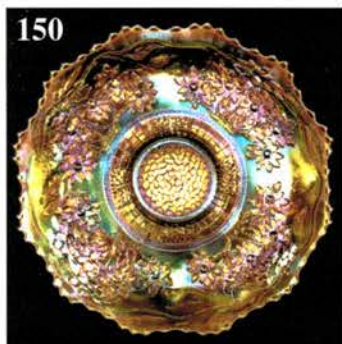

CARNIVAL GLASS AUCTION

Saturday, July 23, 2005 9:00 a.m. C.D.T.

PRIVATE COLLECTION OF GLASS
FANTASTIC IRIDESCENCE IN GREAT CONDITION

Held By the Mickey Reichel Antique & Auction L.C.

Office: 660-882-5292 • Home: 660-882-5283

NEW WEB SITE: www.AWK-SHN.com

E-mail: mreichel@AWK-SHN.com