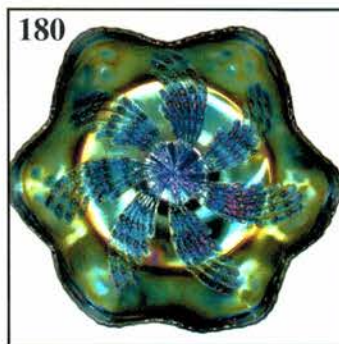

CARNIVAL GLASS AUCTION

Saturday, July 23, 2005 9:00 a.m. C.D.T.

PRIVATE COLLECTION OF GLASS
FANTASTIC IRIDESCENCE IN GREAT CONDITION

Held By the Mickey Reichel Antique & Auction L.C.

Office: 660-882-5292 • Home: 660-882-5283

NEW WEB SITE: www.AWK-SHN.com

E-mail: mreichel@AWK-SHN.com