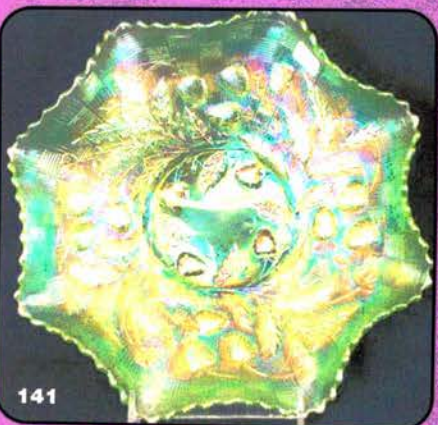

123

137

141

170

177

- 400 219. Stippled Three Fruits PCE bowl w/ribbed back - marigold - very pretty & rare
- 210 220. Imperial Grape 11" ruffled bowl - purple - super pretty
- 325 221. Dandelion mug - aqua opal - very pretty example
- 1250 222. Grape & Cable Variant ruffled bowl w/ribbed back - sapphire - rare, rare color, & highly desirable
- 275 223. Mae West or Royal Luster candlesticks - red - very rare set
- 800 224. N's Stippled Peacock at Urn master IC bowl - blue - rare color & highly desirable
- 155 44 225. N's Stippled Peacock at Urn IC sauces (4) - blue - choice
- 450 226. N's Stippled Peacock at Urn master IC bowl - marigold - pretty yellow irid. nice & even
- 195 227. N's Stippled Peacock at Urn IC sauce - marigold - nice
- 850 228. Imperial Heavy Grape 7" ruffled bowl - blue - extremely rare & pretty, not many blue Imperial pieces around
- 450 229. N's Flute 4 pc. table set - marigold - very hard to find set, butterdish has a chip on underside edge of base
- 125 230. N's Flute celery vase - marigold - very scarce item
- 75 231. M'burg Holly Sprig tri-cornered handled nappy - green - radium, neat
- 1200 232. Ogden Furniture & Carpet adv. handgrip plate - amethyst - rare & nice, a tough adv. piece
- 325 233. Grape Arbor 6 pc. tankard water set - marigold - very pretty
- 325 234. Fruits & Flowers 10" ruffled bowl w/BW back - ice green - scarce & nice
- 275 235. Fruits & Flowers 7" ruffled bowl - ice green - very pretty & quite rare
- 1165 236. Ski Star large size ruffled bowl - purple - scarce
- 1650 237. Beaded Cable rose bowl - ice green - very rare color for this pattern, nice
- 375 238. Beaded Cable rose bowl - ice blue - very pretty, rare
- 200 239. Beaded Cable rose bowl - white - frosty, nice
- 250 240. Beaded Cable rose bowl - aqua opal - super opal, very pretty
- 170 241. Beaded Cable rose bowl - blue - electric highlights
- 35 242. Beaded Cable rose bowl - marigold - chip on side of one foot
- 900 243. Stippled Grape & Cable PCE bowl w/ribbed back - ice blue - very rare plus nice
- 450 244. Fenton's Panels 12 1/2" vase - celest blue - very rare & super pretty, neat vase
- 115 245. Fenton's Panels 12" vase - ice green - scarce color
- 75 246. Fenton's Panels 12" vase - blue
- 400 247. Stippled Strawberry ruffled bowl w/ribbed back - green - has pretty highlights
- 195 248. Stippled Strawberry ruffled bowl w/ribbed back - purple - scarce, nice
- 195 249. M'burg Leaf & Little Flowers sherbet shaped compote - amethyst - radium
- 800 250. Apple Blossom Twigs 9" plate - purple - fantastic!
- 115 251. Lined Lattice 7 3/4" vase - black amethyst
- 1050 252. Singing Birds mug - aqua opal - extremely rare, a beauty
- 75 253. Singing Birds mug - blue
- 65 254. Singing Birds mug - purple - nice
- 600 255. Nippon ruffled bowl w/ribbed - ice green - pretty bowl & hard color to find
- 105 256. Nippon ruffled bowl w/BW back - white - scarce
- 1150 257. Nippon ruffled bowl w/ribbed back - blue - rare color for these, not many around
- 750 258. Nippon ruffled bowl w/BW back - green - nice
- 225 259. Nippon ruffled bowl w/BW back - purple - pretty
- 75 260. Nippon ruffled bowl w/BW back - marigold
- 550 261. Daisy & Drape flared out vase - aqua opal - butterscotch & nice
- 875 262. Daisy & Drape flared in vase - purple - very pretty & scarce color
- 150 263. Grape & Cable powder jar - green - pretty
- 195 264. Grape & Cable powder jar - purple - also pretty
- 300 265. Dugan Cherries tri-cornered crimped edge ftd bowl - purple - super pretty
- 1050 266. Embroidered Mums 9" plate - ice green - rare & desirable plate, nice
- 65 267. Fern ruffled compote - purple
- 275 268. Stippled Three Fruits ruffled bowl w/ribbed back - white - scarce bowl & pretty
- 225 269. Stippled Three Fruits ruffled bowl w/ribbed back - green - nice color
- 450 270. Stippled Three Fruits ruffled bowl w/ribbed back - marigold - fantastic, dark & beautiful
- 85 271. Rose Garden 9" round bowl - blue - very pretty, scarce
- 50 272. April Showers 11" vase - marigold
- 1200 273. Acorn Burrs 8 pc. punch set - purple - very scarce set & nice
- 275 274. Basketweave Open Edge large size square shaped basket - ice green - nice
- 325 275. Good Luck ruffled bowl w/ribbed back - purple - pretty w/electric blue irid.
- 225 276. Good Luck ruffled bowl w/BW back - purple - scarce