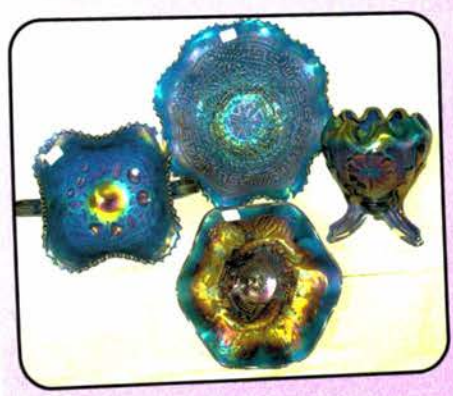

Seeck Auctions

P.O. Box 377
Mason City, Iowa 50402

354

345