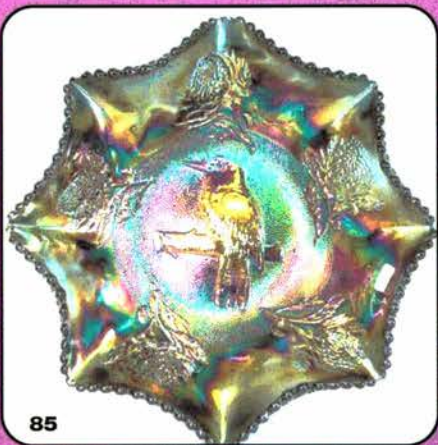

85

103

109

189

222

226

110

123

137

141

170

177