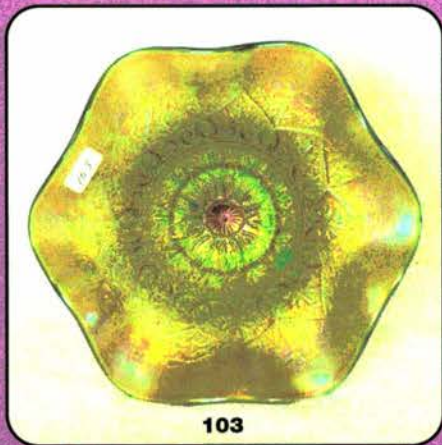

85

103

109

189

222

226

110

123

137

141

170

177