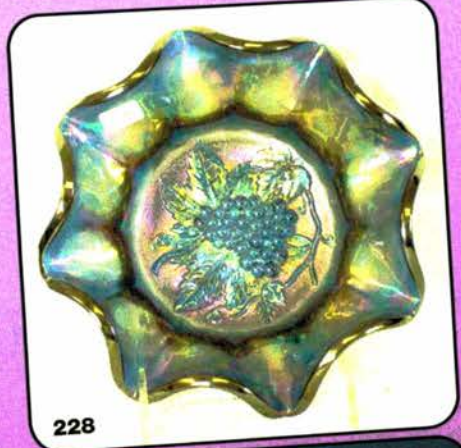

Seeck Auctions

P.O. Box 377
Mason City, Iowa 50402