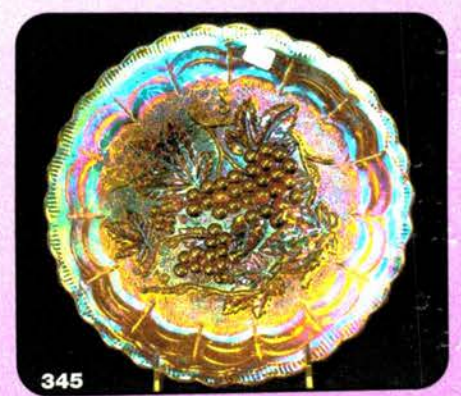

Seeck Auctions

P.O. Box 377
Mason City, Iowa 50402

232