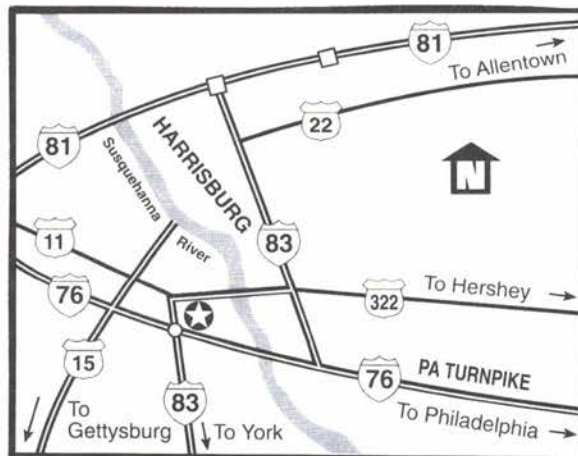

*Catalog available online at <www.enterlineauction.com>.
Also available at Friday preview & day of sale.*

Enterline Auction Service
Robert L. Enterline (717) 872-1948
Auctioneer (AU-003690-L)
Rick Jones (AU-003811-L)
www.enterlineauction.com

Consignors
Leroy Smith, Betty Ramsey, John Little
Daryl Markley, Donald Royle, David Sharp
Frances Difilippo, Bob Robinson