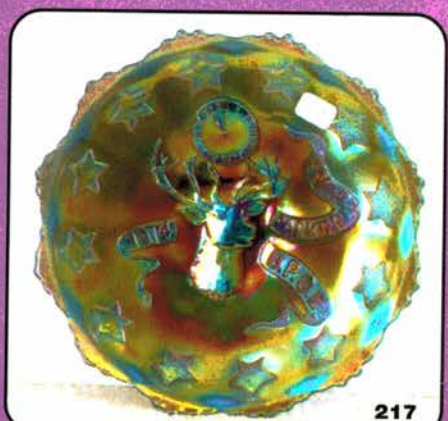

217

348

15

203

- 1350 228. Grape & Cable tankard water pitcher - ice green - extreme rarity, super pretty, has 1" crack on side of spout
- 650 229. Wild Strawberry 10" ruffled bowl - ice blue - only one of a few known, has a chip on the edge
- 400 230. Starflower water pitcher - blue - pretty & very rare, has crack around body of pitcher
- 250 231. M'burg Vintage IC shaped bowl w/Hobnail back - green - satin & very rare, chips on base
- 100 232. Grape Arbor tankard water pitcher - ice blue - super pretty & highly desirable, minor nick on top edge
- 500 233. Lotus & Grape 9" plate - green - very rare & nice, nick on edge
- 700 234. Blueberry water pitcher - white - very rare pitcher, has 1" heat check around top of handle
- 800 235. Blueberry water pitcher - marigold - dark & super, has heat check where handle applies
- 525 236. Spectors Department Store/Heart & Vine 9" plate - marigold - super pretty, repair spot on edge
- 25 237. M'burg Little Flowers 7" ruffled bowl - green - satin, chip on edge
- 350 238. Strawberry hatpin - amber - scarce
- 125 239. Strawberry hatpin - green - also scarce
- 1800 240. Diamond Rib 17" funeral vase - green - very hard to find, nice
- 250 241. M'burg Leaf & Little Flowers ruffled compote - green - radium & nice
- 150 242. M'burg Leaf & Little Flowers ruffled compote - amethyst - radium & nice
- 600 243. Beaded Shell water pitcher - marigold - a scarce & under valued pitcher
- 45 244. Beaded Shell tumbler - marigold
- 600 245. Grape & Cable candle lamp - green - hard to find, nice
- 450 246. Grape & Cable candle lampshade - marigold - a hard to find part
- 600 247. Autumn Acorn 9" plate - green - rare & highly desirable
- 275 248. Grape & Cable PCE salad bowl - white - a rare shape & hard color to find
- 250 249. Daisy & Drape turned in vase - marigold - pretty
- 155 250. Daisy & Drape turned in vase - white - nice
- 350 251. Many Fruits 8 pc. punch set - marigold - scarce
- 75 252. Four Flowers 6" plate - peach opal
- 600 253. Grape & Gothic Arches 5 pc. water set - green - scarce & pretty
- 425 254. Corn Bottle - smoke - pretty example
- 275 255. Corn Bottle - marigold - dark, nice
- 400 256. Heavy Web deep round bowl - peach opal - very rare & pretty, haven't sold one in a long while
- 265 257. Field Flower water pitcher - green - scarce
- 350 258. Old Rose Distillery/Stippled Grape & Cable Variant 9" plate w/ribbed back - green - nice, scarce
- 350 259. Enameled Forget-Me-Not tankard water pitcher - blue - hard to find, is on the 3-band tankard
- 85 260. Enameled Forget-Me-Not tumbler - blue
- 850 261. M'burg Courthouse IC shaped bowl - amethyst - radium & nice, scarce
- 400 262. Kittens cup & saucer - blue - the saucer is the powder blue version, looks good together
- 245 263. Kittens cup & saucer - marigold - nice
- X 264. M'burg Peacock 6" plate - amethyst - very pretty example, minor rub on urn
- 135 265. Blossomtime ruffled compote - purple - nice
- 950 266. Venetian giant rose bowl - green - very rare & highly desirable
- 300 267. Eagle Furniture Co. adv. 6" plate - amethyst - silvery but rare
- 175 268. Butterfly bon bon w/ribbed back - purple - scarce
- 550 269. Town Pump - purple - nice, a classic
- 350 270. Wreath Cherry water pitcher - marigold - dark & nice, scarce
- 30 271. Wreath Cherry tumbler - marigold
- 525 272. Poppy Show vase - marigold - pretty & highly desirable
- 65 273. Scroll Embossed 9" plate - green
- 950 274. M'burg Seacoast pin tray - amethyst - radium & nice, very scarce & desirable
- 1500 275. M'burg Seacoast pin tray - marigold - radium & nice, may be the hardest color to find
- 400 276. Butterfly & Berry 4 pc. table set - blue - scarce & desirable, toes nicked on creamer
- 175 277. Wine & Roses cider pitcher - marigold - pretty
- 75,55,72 278. N's Peacock at Urn sauces(3) - marigold - nice, choice
- 450 279. Dozen Roses ftd round bowl - amethyst - radium & nice, very rare
- 145 280. Optic & Button water pitcher - marigold - scarce
- 575 281. M'burg Wild Rose lamp base - green - has a font, but isn't the correct one, base is mint
- 135 282. Leaf Chain 7" plate - blue - nice