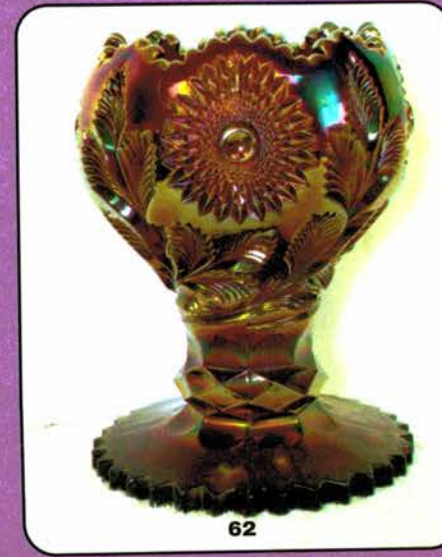

108

76

82

169

359

185

132

167

131

90

62

194