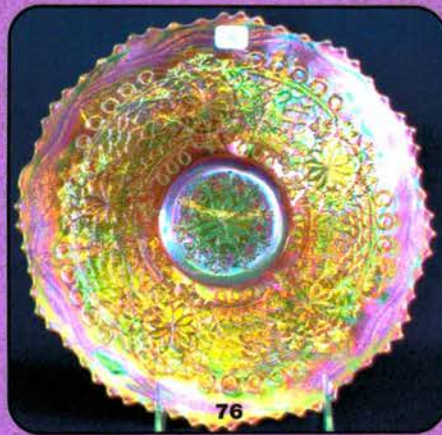

108

76

82

169

359

185

132

167

131

90

62

194