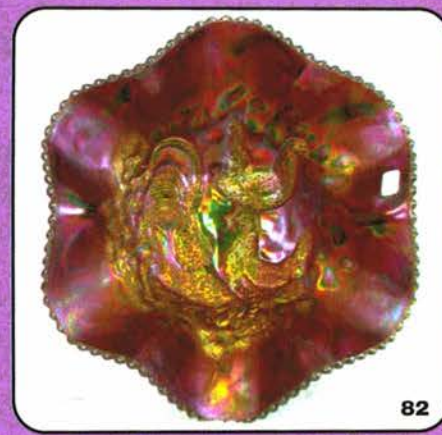

108

76

82

169

359

185

132

167

131

90

62

194