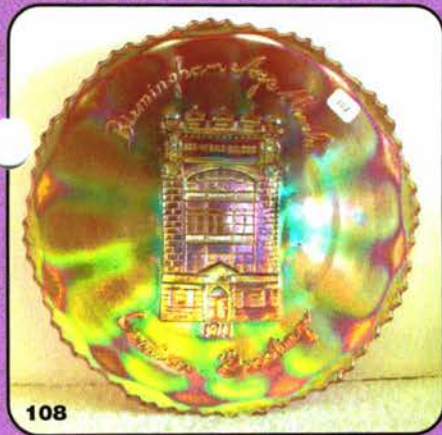

108

76

82

169

359

185

132

167

131

90

62

194