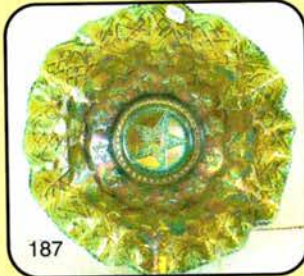

Seeck Auctions

P.O. Box 377
Mason City, Iowa 50402

PRESORTED
FIRST-CLASS MAIL
U.S. POSTAGE PAID
MINNEAPOLIS, M
PERMIT NO. 28534

63

*****AUTO**MIXED AADC 553

Lee Markley
PO Box 306
Mentone, IN 46539-0306

15

48

70

187

25

116

53

120

162

169

199

257