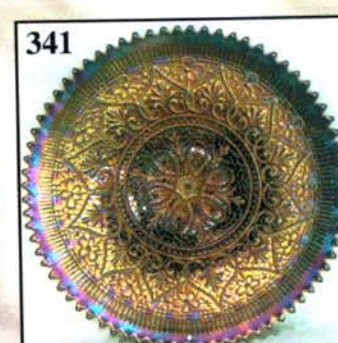

CARNIVAL GLASS AUCTION

Saturday, February 19, 2005 • 9:00 a.m. C.S.T.

MARTIN - BOMAN COLLECTION
OKLAHOMA AND ILLNOIS

Held By the Mickey Reichel Antique & Auction L.C.

Office: 660-882-5292 • Home: 660-882-5283

NEW WEB SITE: www.AWK-SHN.com

E-mail: mreichel@AWK-SHN.com