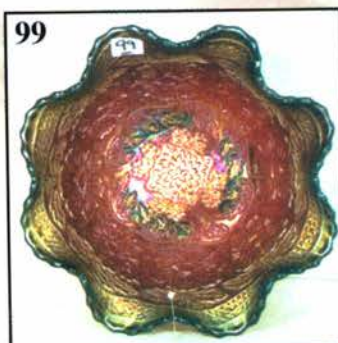

CARNIVAL GLASS AUCTION

Saturday, February 19, 2005 • 9:00 a.m. C.S.T.

MARTIN - BOMAN COLLECTION
OKLAHOMA AND ILLNOIS

Held By the Mickey Reichel Antique & Auction L.C.

Office: 660-882-5292 • Home: 660-882-5283

NEW WEB SITE: www.AWK-SHN.com

E-mail: mreichel@AWK-SHN.com