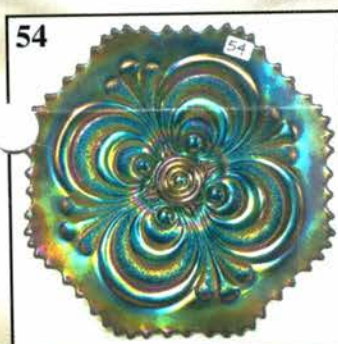

CARNIVAL GLASS AUCTION

Saturday, February 19, 2005 • 9:00 a.m. C.S.T.

MARTIN - BOMAN COLLECTION
OKLAHOMA AND ILLNOIS

Held By the Mickey Reichel Antique & Auction L.C.

Office: 660-882-5292 • Home: 660-882-5283

NEW WEB SITE: www.AWK-SHN.com

E-mail: mreichel@AWK-SHN.com