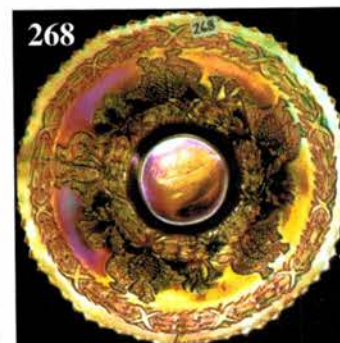

14TH ANNUAL CARNIVAL GLASS AUCTION NEW YEAR'S EXTRAVAGANZA

Saturday, January 8, 2005 9:00 a.m.

Sunday, January 9, 2005 9:00 a.m. (Snow Day Only)

Held By the Mickey Reichel Antique & Auction L.C.

Office: 660-882-5292 • Home: 660-882-5283