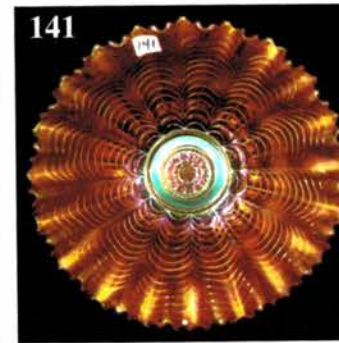

14TH ANNUAL CARNIVAL GLASS AUCTION NEW YEAR'S EXTRAVAGANZA

Saturday, January 8, 2005 9:00 a.m.

Sunday, January 9, 2005 9:00 a.m. (Snow Day Only)

Held By the Mickey Reichel Antique & Auction L.C.

Office: 660-882-5292 • Home: 660-882-5283

NEW WEB SITE: www.AWK-SHN.com

E-mail: mreichel@AWK-SHN.com