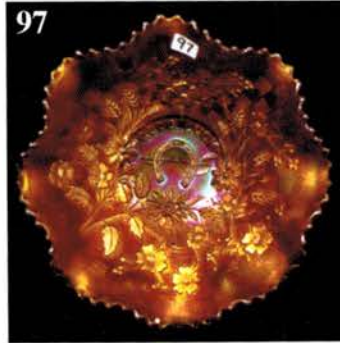

14TH ANNUAL CARNIVAL GLASS AUCTION NEW YEAR'S EXTRAVAGANZA

Saturday, January 8, 2005 9:00 a.m.

Sunday, January 9, 2005 9:00 a.m. (Snow Day Only)

Held By the Mickey Reichel Antique & Auction L.C.

Office: 660-882-5292 • Home: 660-882-5283

NEW WEB SITE: www.AWK-SHN.com

E-mail: mreichel@AWK-SHN.com