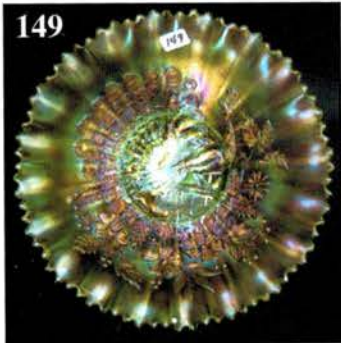

14TH ANNUAL CARNIVAL GLASS AUCTION NEW YEAR'S EXTRAVAGANZA

Saturday, January 8, 2005 9:00 a.m.

Sunday, January 9, 2005 9:00 a.m. (Snow Day Only)

Held By the Mickey Reichel Antique & Auction L.C.

Office: 660-882-5292 • Home: 660-882-5283

NEW WEB SITE: www.AWK-SHN.com

E-mail: mreichel@AWK-SHN.com