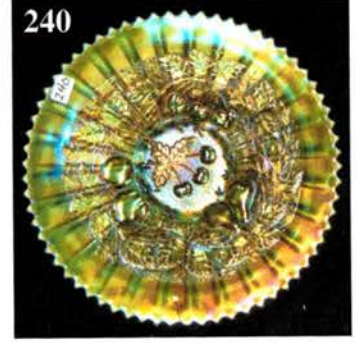

14TH ANNUAL CARNIVAL GLASS AUCTION NEW YEAR'S EXTRAVAGANZA

Saturday, January 8, 2005 9:00 a.m.

Sunday, January 9, 2005 9:00 a.m. (Snow Day Only)

Held By the Mickey Reichel Antique & Auction L.C.

Office: 660-882-5292 • Home: 660-882-5283

NEW WEB SITE: www.AWK-SHN.com

E-mail: mreichel@AWK-SHN.com