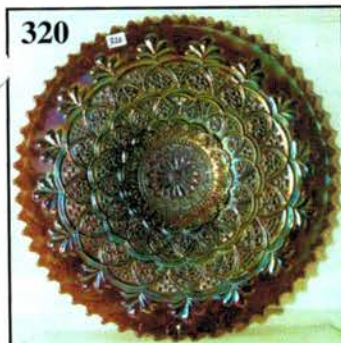

14TH ANNUAL CARNIVAL GLASS AUCTION NEW YEAR'S EXTRAVAGANZA

Saturday, January 8, 2005 9:00 a.m.

Sunday, January 9, 2005 9:00 a.m. (Snow Day Only)

Held By the Mickey Reichel Antique & Auction L.C.

Office: 660-882-5292 • Home: 660-882-5283

NEW WEB SITE: www.AWK-SHN.com

E-mail: mreichel@AWK-SHN.com