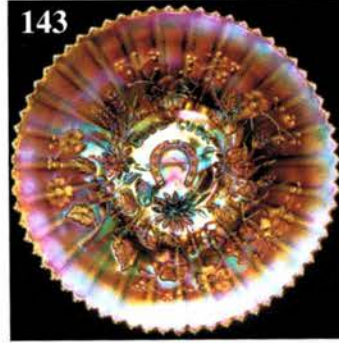

14TH ANNUAL CARNIVAL GLASS AUCTION NEW YEAR'S EXTRAVAGANZA

Saturday, January 8, 2005 9:00 a.m.

Sunday, January 9, 2005 9:00 a.m. (Snow Day Only)

Held By the Mickey Reichel Antique & Auction L.C.

Office: 660-882-5292 • Home: 660-882-5283

NEW WEB SITE: www.AWK-SHN.com

E-mail: mreichel@AWK-SHN.com