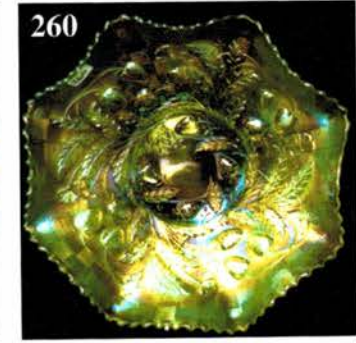

14TH ANNUAL CARNIVAL GLASS AUCTION NEW YEAR'S EXTRAVAGANZA

Saturday, January 8, 2005 9:00 a.m.

Sunday, January 9, 2005 9:00 a.m. (Snow Day Only)

Held By the Mickey Reichel Antique & Auction L.C.

Office: 660-882-5292 • Home: 660-882-5283

NEW WEB SITE: www.AWK-SHN.com

E-mail: mreichel@AWK-SHN.com