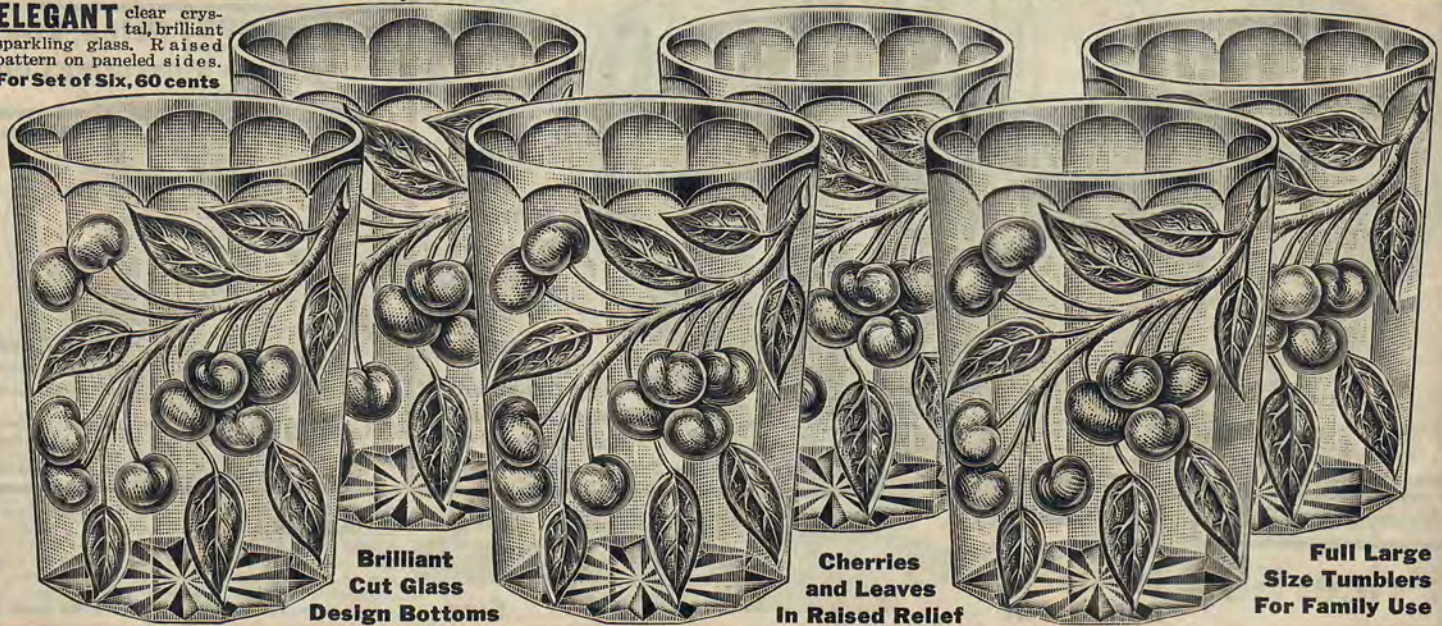

Brilliant
Cut Glass
Design Bottoms

Cherries
and Leaves
In Raised Relief

Full Large
Size Tumblers
For Family Use

Number
Heavy
TAB
4
3
2
1
Number
Pri
35
FINE
This ma
cent co
footed d
made of
clear c
glass.
liant fir
ish. Sm
sparkl
perfe
ish.
grace
sh a p
square
Four st
solid gl
feet. Pa
eled fan
cy knob.
FULL
Measure
and 6
a frame
be used
jams, m
Number
Fine
Clear
Cryst
Glass
Brillia
Polish
EXT
Made
sparkl