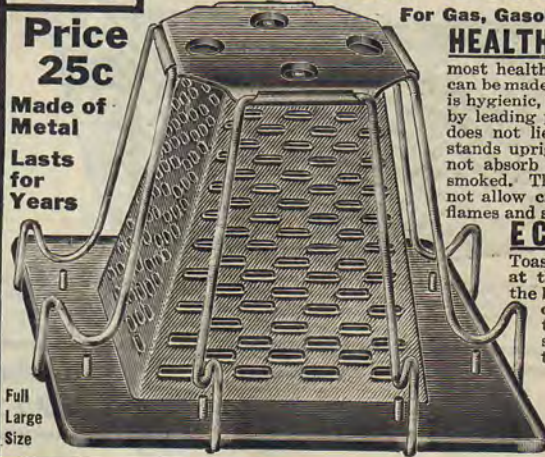

7-Piece Nut Crack and Pick Set
Consisting of 1 Nut Cracker and 6 Picks

A FINE QUALITY SET Made of elegantly nickel plated finest crucible steel. Beautifully milled and turned. Wavy milling gives good grip. Spring adjusts cracker handles. Full large size. Length, 5 inches. Packed in compartment case. Price, for full 7-Piece Set, 35 cents

Number 1365

Price 25c

Made of Metal
Lasts for Years

Full Large Size

Bread Toaster

For Gas, Gasoline and Oil Stoves

HEALTHFUL By the use of this toaster the most healthful and palatable toast can be made easily and quickly. It is hygienic, being heartily endorsed by leading physicians. The bread does not lie over the flames, but stands upright. It therefore does not absorb the gases or become smoked. The solid crumb tray does not allow crumbs to fall into the flames and smoke the toast.

ECONOMICAL

Toasts four slices of bread at the same time. While the bread is toasting, tea or coffee can be made on the top thus effecting a saving of fuel. Saves time and trouble.

WELL MADE

All metal. Measures 4 inches high and 6 1/2 in. square. Price, 25 cents

Number 1363

Price, 25c

New "Krisp Krust" Pie Plate

No More Soggy Pie Crusts

It Bakes Both Top and Bottom

A NEW INVENTION Bakes pies quicker and better than the old way. Made of strong wire net which allows hot air to reach the bottom crust and bake it nice and crisp. With this new "Krisp Krust" plate you can have no soggy bottom crust. Fine for cookies. Large size. Price, 25 cents