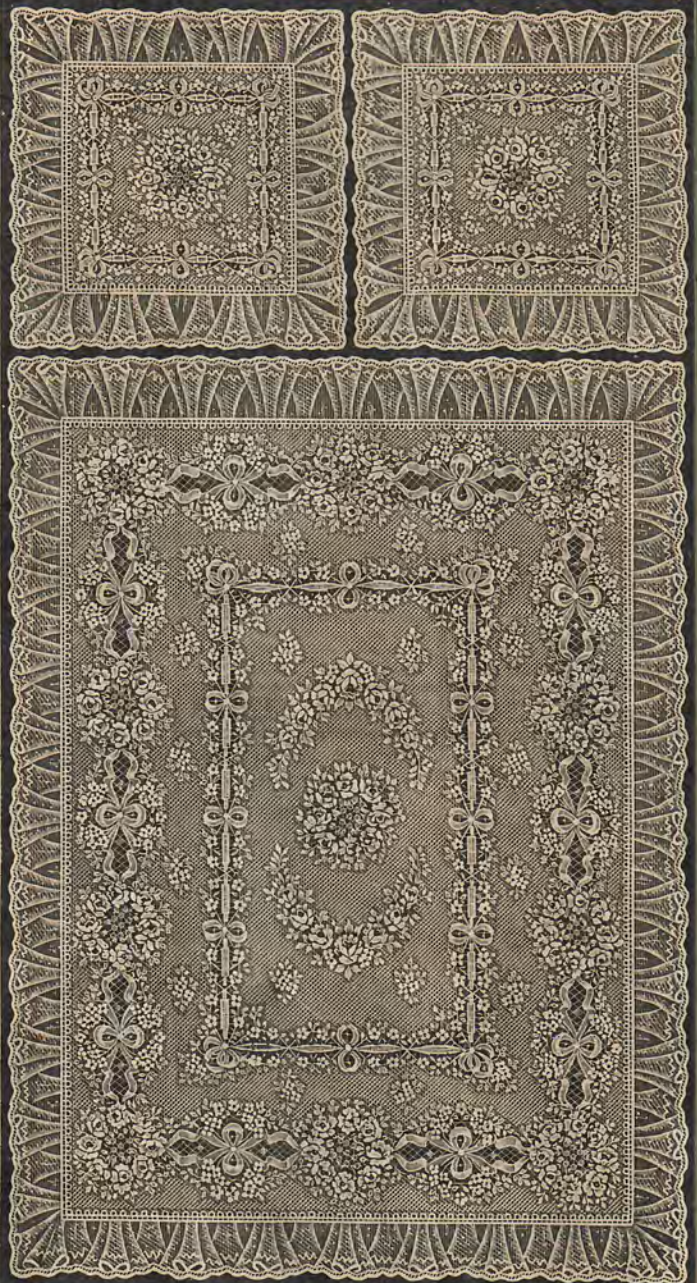

This Bed Set consists of one full size Lace Spread, size 72 inches wide and 92 inches long, and two Pillow Shams, size 35 inches square, a very lacy pattern, with a flounce effect all around in the floral and bow-knot design; has button hole finished edges all around. We guarantee the quality of the material that this set is made of to be high-grade in every particular. This set will give long and faithful service, being made strong and durable. The design is beautiful, always a favorite with the average housewife.
Price, Complete—One Spread and Two Shams, $2.50

Number 2140

Price, 25c

4 Yards Fancy Embroidery Trimming