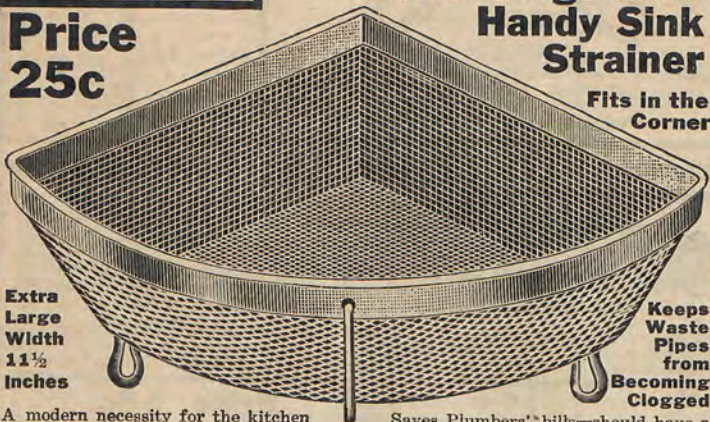

Number 1386 Price, 40c
For 3 Removo Cake Pans

Large Size
9 Inches Wide

Removable Bottom Lifts out Cake

Removable bottom fits in pan rim snugly to prevent leakage. When cake is baked, remove it from pan without danger of breaking by simply lifting bottom. Allows cake to be cooled quickly and thus prevents it from falling. Made of heavy tin. Price for Three Pans, 40 cents

Number 1387 Price 25c
Extra Large Size Handy Sink Strainer

Extra Large Width 11 1/2 inches

Fits in the Corner

Keeps Waste Pipes from Becoming Clogged

A modern necessity for the kitchen sink. Keeps the waste pipes clean and open by retaining all solid matter from dirty water or other liquids poured into sink. Saves sink cleaning.