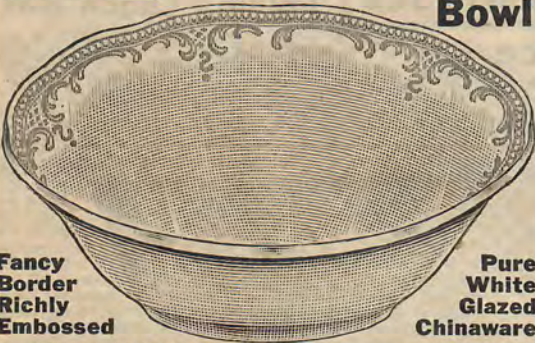

Number 1737 Price, \$1.00
For 6 Cups and Saucers

Pure White Semi-Porcelain China-Ware

Full Large Size For Family Use

PURE WHITE These full size Cups and Saucers are pure white, genuine semi-porcelain chinaware. Highly polished, smooth glazed finish. Strong block handles.
Price, for 6 Cups and 6 Saucers, \$1.00

Number 1740 Price 10c
Deep 6-inch Bowl

Fancy Border Richly Embossed

Pure White Glazed Chinaware

A VERY HANDY BOWL Made of pure white genuine semi-porcelain chinaware. Highly polished, smooth glazed finish. Fancy embossed border. For serving soups and cereals (oatmeal, rice, mush, etc.) Extra deep. Measures full 6 inches across top. **Price, 10 cents**