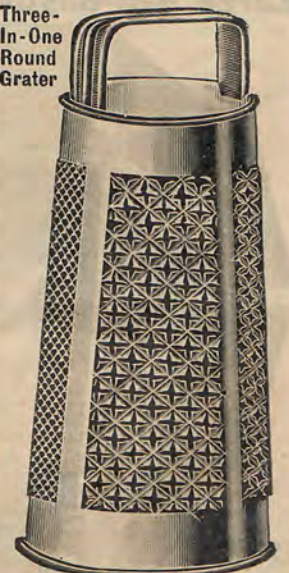

Something needed in every kitchen. Very large, 9 in. high, 4 in. diam. Has three separate cutting surfaces, for coarse, medium and fine. Can be used for grating nutmegs, oranges and all kinds of vegetables. The handiest all-around grater on the market. Price, 10 cents.