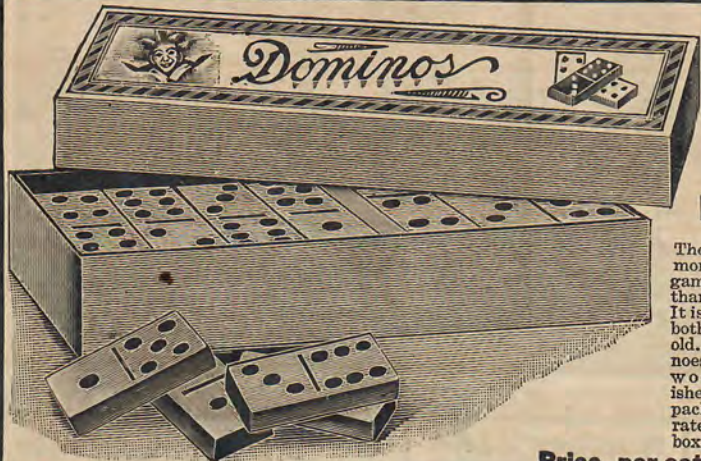

Price, per set, 10 cents

Number 2259

Price, 25c

Checker and Backgammon Outfit

Hinged board, 14 inches square, folds like a book. Lithographed in bright red, black and gold. Checker board outside; backgammon inside. Full set of nicely embossed, stained wood checkers. Wood dice cup. **Price, 25 cents for Complete Outfit**