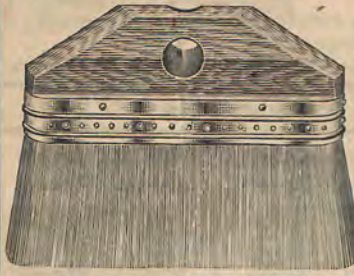

EVERY ARTICLE HERE IS GUARANTEED TO BE AS REPRESENTED

Number 2247 Price, 25c
Whitewash Brush

A good, strong, metal-bound Whitewash Brush. Durable white tampico 3-inch bristles securely fastened with metal band. Varnished wood base, with red trimming. Holes in top and side for handle. Full size. Width, 7 inches. Just the brush for whitewashing fences and outbuildings.
Price, 25 cents

No. 2084 Price, 30c
For One Dozen Spools Darning Cotton