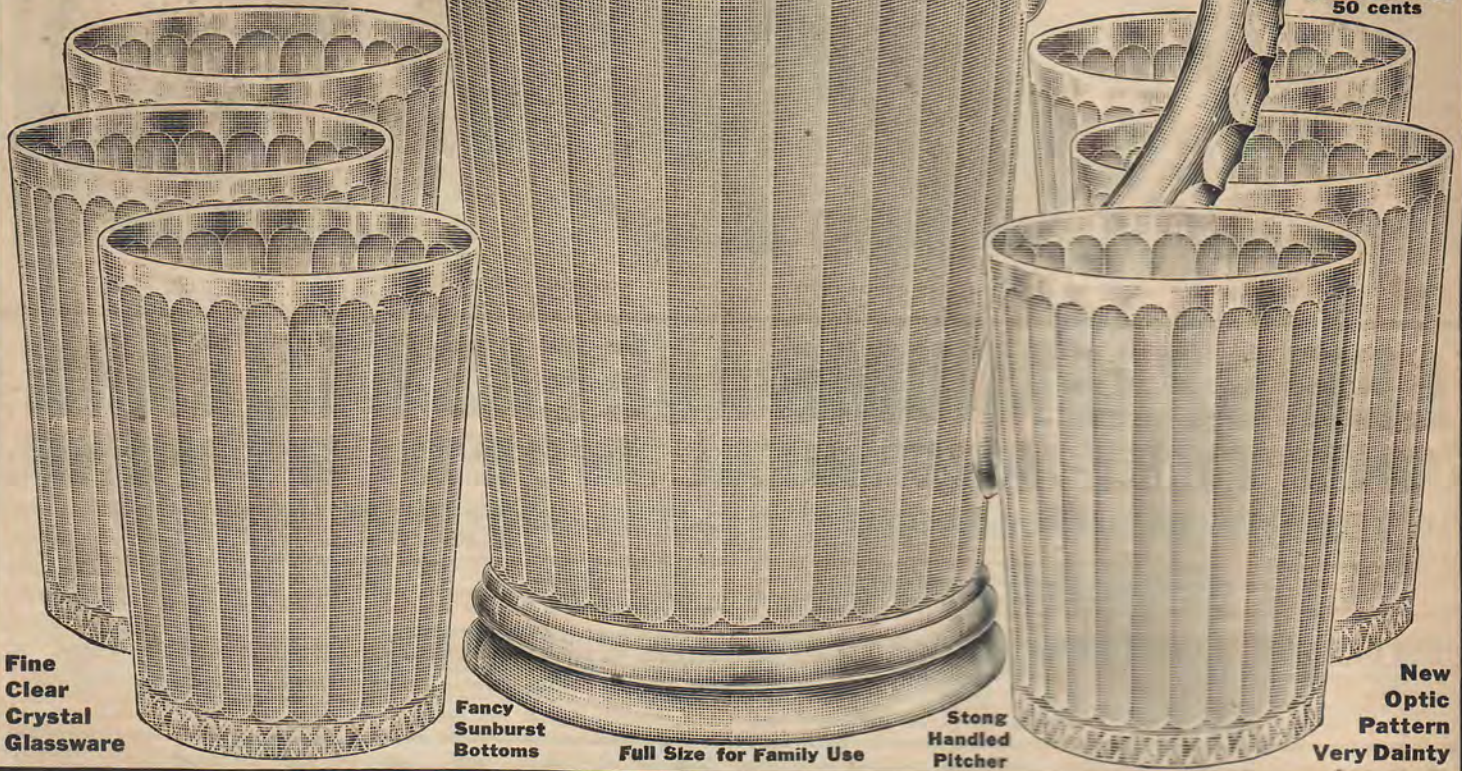

OUR BIG BUSINESS MAKES OUR SMALL PROFITS POSSIBLE

Why You Can Trust Every Picture

OUR LEGALLY BINDING GUARANTEE stands back of every article shown and described in this wonderful catalogue. This big, powerful, reliable Company stands back of every picture and every word. The illustrations are guaranteed to be faithful likenesses of the goods themselves. The descriptions of goods are guaranteed to be truthful and reliable.

Why You Can Believe Every Word

Number 1743

Price, 50c

For This 7-Piece Glass Water or Lemonade Set

Beautiful New Optic Pattern

EXTRA FINE QUALITY GLASS This large 7-piece set is made of extra fine quality clear crystal glass in beautiful New Optic Pattern. Brilliant fire polish. Smooth sparkling finish.

Easy to keep clean. Bottoms of tumblers and pitcher in splendid sunburst design which glistens with rich beauty. Pitcher has graceful curved spout and strong fancy notched handle.

Price, for full Set of 7 Pieces 50 cents