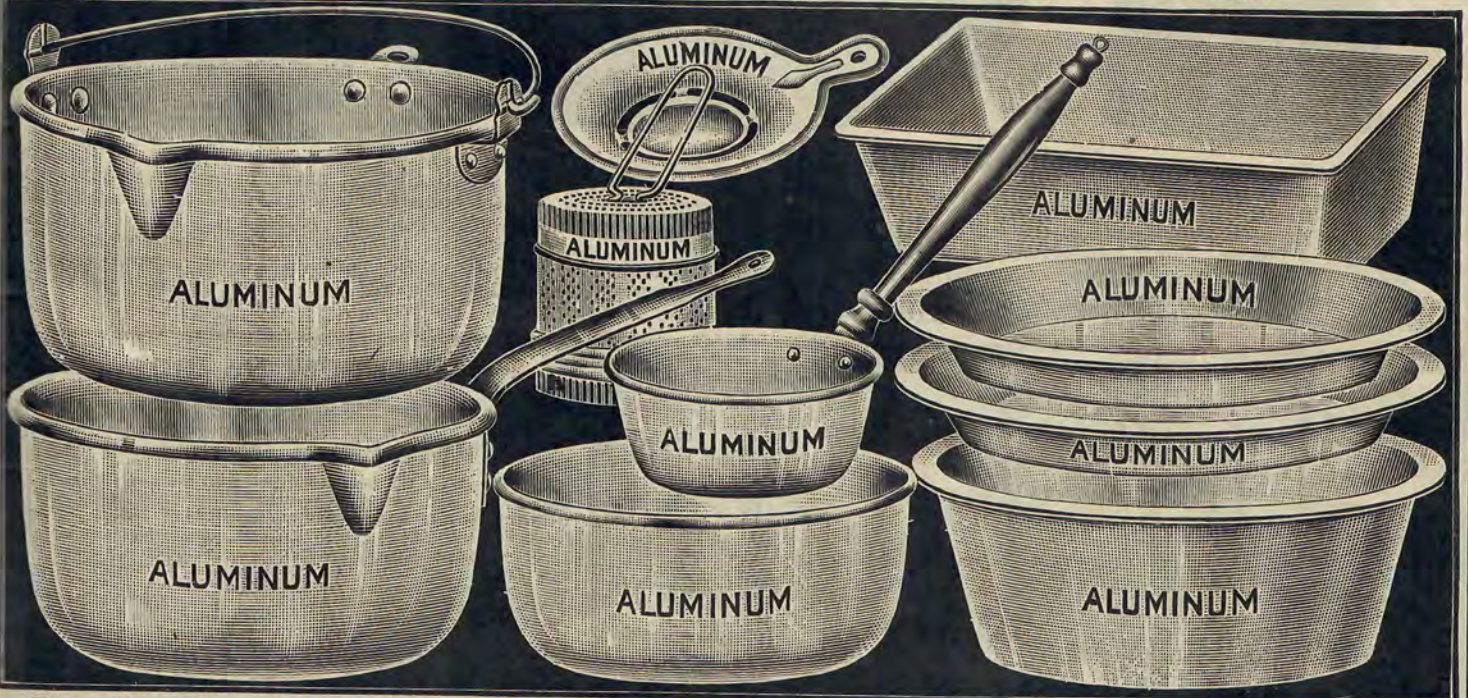

This beautiful set of high grade aluminum cooking utensils will outlast all others, and are remarkable for their Fuel Saving and Everlasting Wearing Qualities. They will wear a life-time, being practically indestructible. Will cook quicker than any other ware and will not scorch or burn the food. Its great heat conductivity distributes evenly over the entire utensil the heat applied. Heat passes through aluminum twice as fast as through tin or iron. This explains why scorching with aluminum is almost an impossibility. Requires practically no stirring and there is no danger of burning. They are easier and lighter to handle than any other ware, being a little more than 1/2 as heavy as copper, iron or tin. They will not rust and corrode, are easily kept clean and from a sanitary standpoint are the best in the world. These are only a few good reasons why you should have this set, which consists of a 4-qt. Lipped Preserve Kettle, 3-qt. Pudding Pan, 3-qt. Lipped Sauce Pan, 1-qt. Seamless Mixing Bowl, 2 9-inch Pie Plates, large Bread Pan, large Dipper, 10-Cup Coffee Percolator, and an Egg Separator, 10 pieces in all. Each piece is carefully wrapped and the entire set packed so that it will arrive to you in perfect condition. **Entire Set Given for Selling $12.00 Order.**