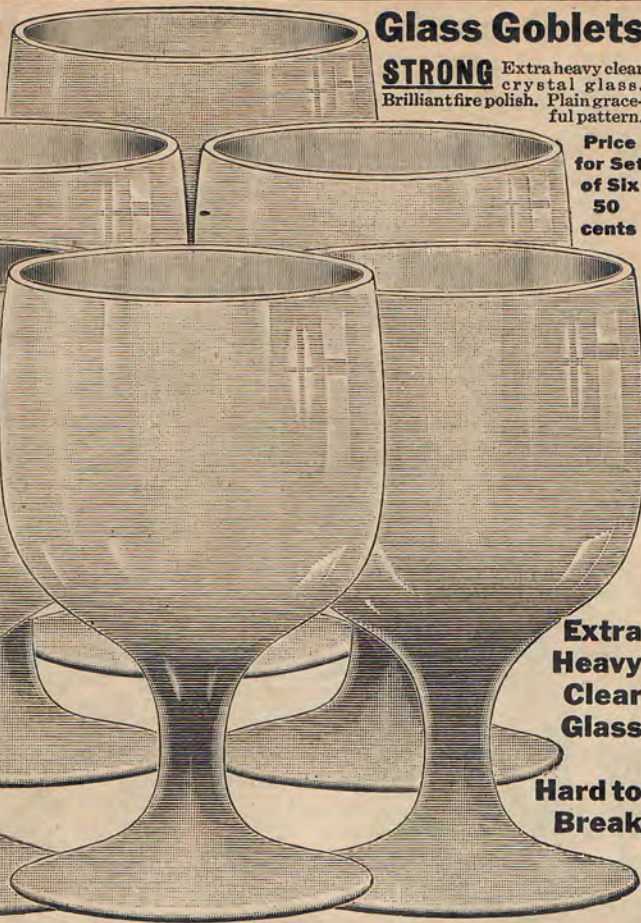

SIX HUNDRED THOUSAND AGENTS, ALL SATISFIED, IS OUR STRONGEST ARGUMENT

Number 1669

Price, 50c

For Set of Six

Full Large Size for Family Use

Glass Goblets

STRONG Extra heavy clear crystal glass. Brilliant fire polish. Plain graceful pattern.

Price for Set of Six 50 cents

Extra Heavy Clear Glass

Hard to Break

Number 1675

Price 35c

Just Right in Size for Family Use

Full 5 Inches Wide

VERY USEFUL

This Covered Preserve Dish is made of extra fine quality clear crystal glass. Brilliant fire polish. Smooth sparkling finish. Keeps preserves, jellies, apple butter, etc., clean and sanitary.

Strong Stem is Richly Paneled

Clear Crystal Glass Covered Preserve Dish