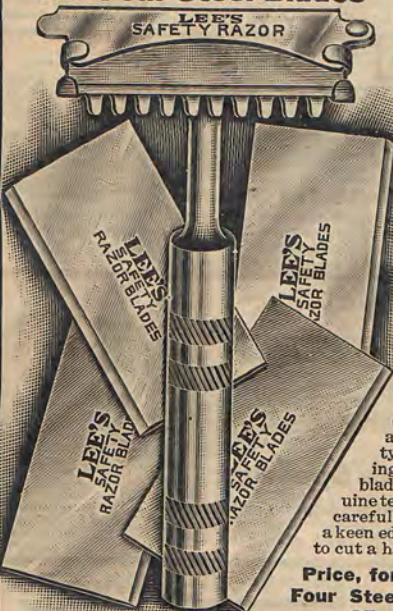

Number 1389 Price, 15c

Jointed Bridle Bit

Full Large Size

Has 3 1/4-Inch Rings

Extra strong jointed wrought iron bit. Rust resisting bright finish. Price, 15 cents

Number 2102 Price, 35c

Guaranteed Safety Razor and Four Steel Blades