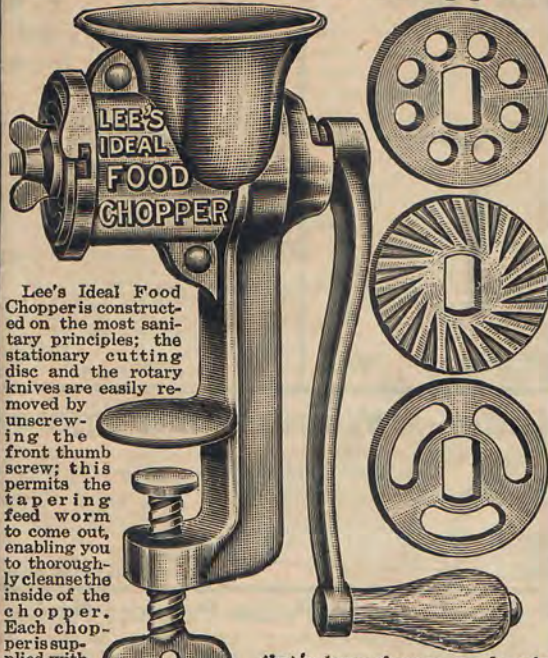

OUR METHODS AND OUR MERCHANDISE WILL WIN YOU

Number 1349 **Price, 85c**
Lee's Ideal Food Chopper

Lee's Ideal Food Chopper is constructed on the most sanitary principles; the stationary cutting disc and the rotary knives are easily removed by unscrewing the front thumb screw; this permits the tapering feed worm to come out, enabling you to thoroughly cleanse the inside of the chopper. Each chopper is supplied with one coarse and one fine perforated steel cutting knife and one pulverizer; the entire chopper is heavily retinned to prevent it from ever rusting. This chopper will do all the work

that a large chopper can do only not so rapidly, owing to its lesser capacity, but it does the work thoroughly and satisfactorily. Every chopper is examined and in perfect working order before shipment. The chopper measures 3x2½ inches in diameter. The blades are 1½ inches in diameter.

Number 1235 **Price, $2.00** **Large Size**
Lee's Perfection Food Chopper

Lee's Perfection Food Chopper we consider is the best Food Chopper made. It has 4 knives: coarse, medium, fine and nut butter cutter. This Chopper will do the work for an ordinary family with great rapidity and ease. It will chop to perfection coarse or fine, everything used for ordinary purposes. It is one of the few choppers on the market with a removable inside cutting disc, thus allowing barrel to be easily cleaned. Chops all kinds of meat, fruit and vegetables, coarse or fine, as desired. The chopping parts are so constructed that any wear tends to keep them always sharp.