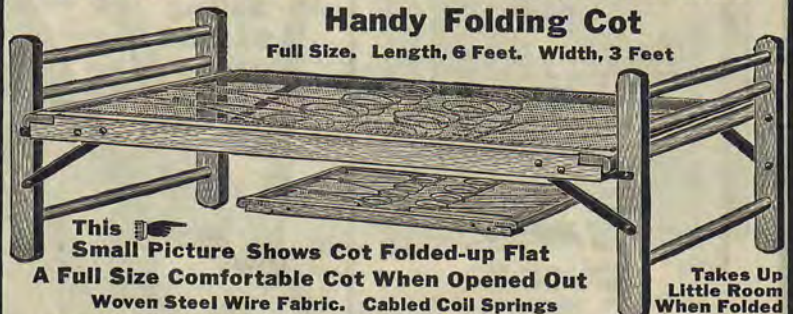

20 Yards Given for Selling \$12.00 Order

PREMIUM No. 374. For Selling \$10.00 Order
Handy Folding Cot

Full Size, Length, 6 Feet. Width, 3 Feet

This Small Picture Shows Cot Folded-up Flat
A Full Size Comfortable Cot When Opened Out
Woven Steel Wire Fabric. Cabled Coil Springs