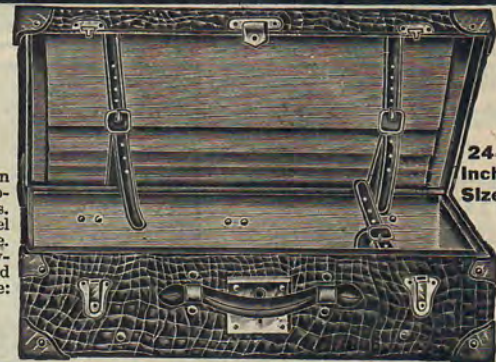

24-Inch Size

PREMIUM No. 308

For Selling $20.00 Order

Made of Best Grade Solid Oak

Built Extra Strong and Heavy

Will Last For Many Years

6-Foot Extension Table
Made of Selected Solid Oak

Very Easy To Open and Close

6 Feet Long Opened Out Full Length Gives Room For All

Massive Turned and Fluted Fancy Legs Roller Casters

when closed as illustrated. Quickly extends to measure 72x42 inches. **Given for Selling $20.00 Order**