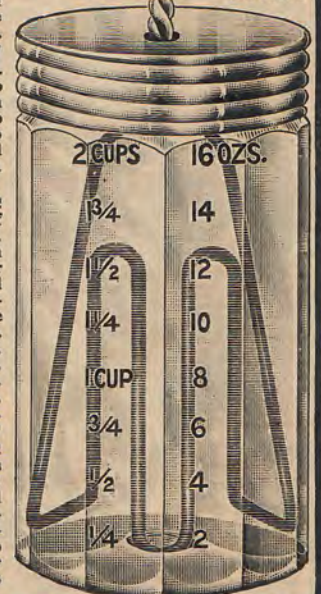

Easy to Operate

Just Move the Handle Up and Down to Make Dasher Revolve

2 CUPS	16 OZS.
3/4	14
1/2	12
1/4	10
1 CUP	8
3/4	6
1/2	4
1/4	2

WE AIM FOR THE HIGHEST MERIT; OUR GOODS PROVE IT

Number 1731

Price, 90c