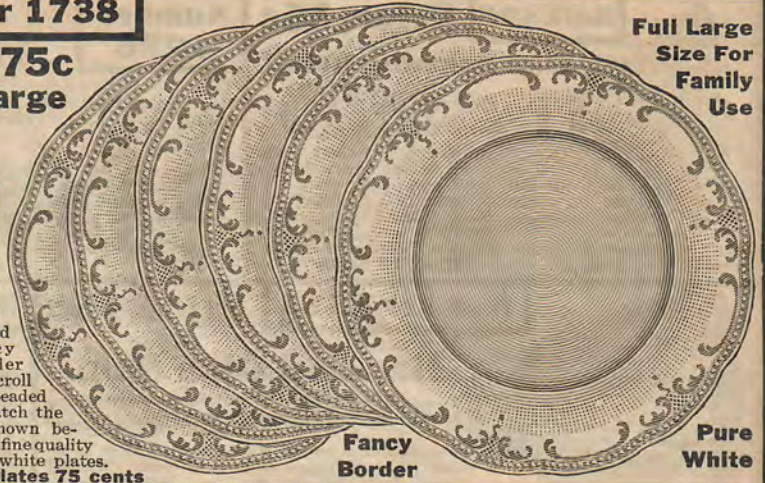

Number 1738

Price, 75c
For 6 Large Dinner Plates FULL SIZE

These are full large size dinner plates. Made of pure white, genuine semi-porcelain. Highly polished smooth glazed finish. Fancy embossed border in graceful scroll design with beaded edge. They match the meat platter shown below. These are fine quality beautiful pure white plates. **Price, for 6 Plates 75 cents**