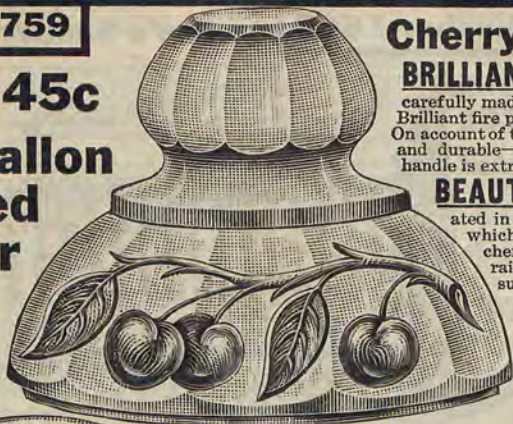

Number 1759

Price, 45c
Half-Gallon
Covered
Pitcher
for
Milk
Etc.

Cherry and Leaf Pattern

BRILLIANT GLASSWARE This large Covered Pitcher is carefully made of extra fine quality clear crystal glass. Brilliant fire polish. Perfect smooth sparkling finish. On account of the fine quality of the glass it is very tough and durable—hard to break. The large serviceable handle is extra strong and very shapely; fits the hand.

BEAUTIFUL NEW PATTERN Fully decorated in beautiful new, cherry and leaf pattern which is new this season. The natural looking cherries and graceful leaves stand out in high raised relief from the pretty Colonial paneled surface. Cover is decorated to match pitcher. Fancy beaded top and nicely curved spout. Bright shining star cut design bottom. Fancy paneled serviceable handle.

USEFUL AND SANITARY

This fine looking extra large Covered Pitcher is both useful and ornamental. It holds a full half-gallon. Wide opening at top admits hand, therefore it is very easy to clean. Keeps milk, cider, etc., in a perfectly sanitary condition. Removable cover fits tight and keeps out dust, dirt, flies and other insects. No family should be without one of these large Covered Pitchers. **Price, 45 cents**

Wide
Colonial
Paneled
Surface

Beaded
Fancy
Top

Large
Extra
Strong
Fancy
Paneled
Handle