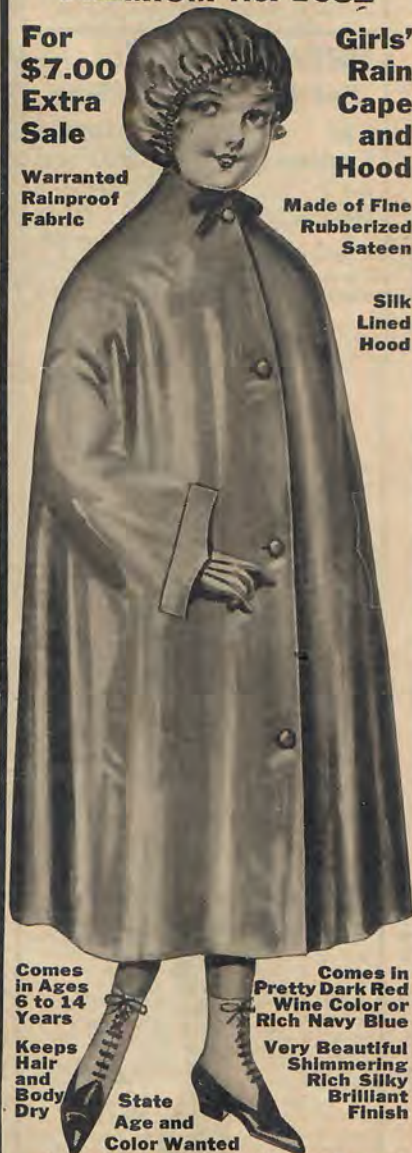

Girls' Rain Cape and Hood

Made of Fine Rubberized Sateen

Silk Lined Hood

Comes in Ages 6 to 14 Years

Keeps Hair and Body Dry

State Age and Color Wanted

Comes in Pretty Dark Red Wine Color or Rich Navy Blue

Very Beautiful Shimmering Rich Silky Brilliant Finish

An ideal Girls' Rain Cape with Hood attached. For school and general wear. Made of pretty rubberized sateen. Fine shimmering, rich, silky finish. Warranted rainproof. Fancy slashed motor style arm holes. Smart hood lined with Roman striped silk, with snug fitting rubber drawn edge. **Be Sure to State Age and Color Wanted**

PREMIUM No. 1107 For $3.00 Extra Sale

Sandals for Boys and Girls Made of Genuine Leather