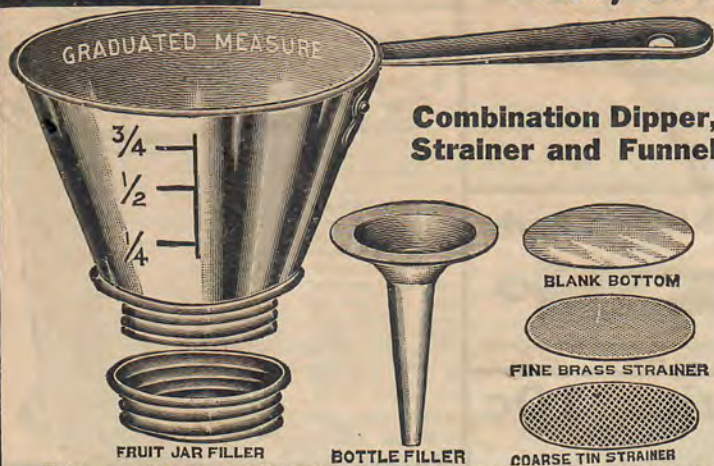

Number 1247

Price, 20c

Combination Dipper, Strainer and Funnel

This is one of the most useful articles for a home ever invented. It is made of the best charcoal tin, and can be used for six or more different purposes. First, remove the screws and insert the blank; it will make a dipper or pint measure. Second, remove the screw and insert the fine brass wire cloth; it will make a fine strainer for milk, tea, etc. Third, remove the screw and insert the coarse tin strainer; it will strain coffee, gravy, etc. Fourth, remove the screw and insert the tube; it will be a bottle filler. Fifth, insert strainer with tube; it will be a strainer and funnel combined. Sixth, remove the tube from the dipper; it will be a fruit jar filler that will fit any Mason jar. We highly recommend this article to our agents and customers. **Price, 20 cents.**

Number 1250

Price, 10c

Champion Sieve