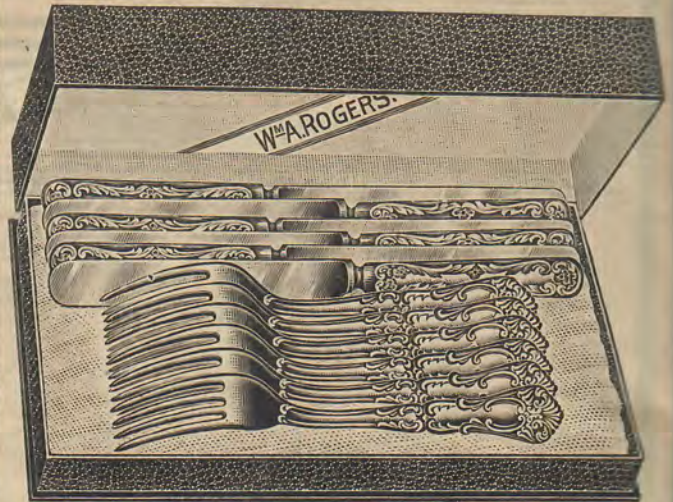

**PREMIUM No. 1011
For Selling $10.00 Order
Roger's Celebrated Knives and Forks**

This set of Roger's Celebrated Knives and Forks are made of solid nickel silver, will never tarnish and will last a lifetime. This set consists of 6 knives and 6 forks, and comes packed in a nice lined box. Full size for family use.
Given for Selling $10.00 Order

**PREMIUM No. 1058
For Selling $10.00 Order**

Boys' Rain Outfit

Comes in Ages 6 to 16

Consists of Rain Coat and Hat to match

Raincoat and Hat of Warranted Waterproof Material

Just the outfit for stormy weather. Made of warranted waterproof gray mixture goods. You can pour water on it and not a drop will go through. With this dressy outfit no umbrella is needed. Convertible collar can be worn snugly around neck. Turn-back cuffs. Slashed pockets. Tailored like a man's coat. Every seam stitched and nicely finished. Hat sizes 6 1/2 to 7. Coat for ages 6 to 16.
**State Hat Size and Age Wanted
Given for Selling $10.00 Order**

**PREMIUM No. 1110
For Selling $10.00 Order**

Boy Scout Outfit

Comes in Ages 6 to 17

Consists of Coat, Pants, Belt, Hat, Leggings and Haversack

State Age and Hat Size Wanted

Regulation uniform. Made of good strong army khaki cloth, olive tan color, trimmed with 11 detachable buttons. Consists of campaign hat; coat with military collar, shoulder straps and 4 patch pockets; pants with belt loops and hip pockets; adjustable belt with nicked patent snap buckle; roomy haversack and heavy canvas leggings with brass finish buckles. Hat sizes 6 1/2 to 7. Ages, 6 to 17.
**State Hat Size and Age Wanted
Given for Selling $10.00 Order**

Bronze Finish Buttons with Raised U. S. A. Eagle Design