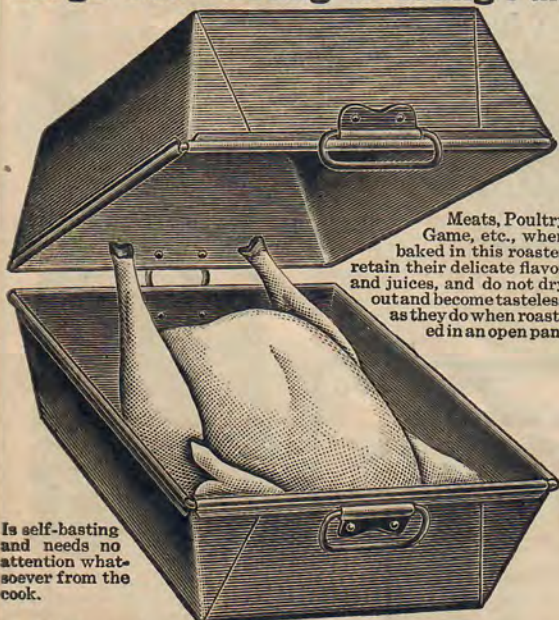

Large Self-Basting Roasting Pan

Meats, Poultry Game, etc., when baked in this roaster retain their delicate flavor and juices, and do not dry out and become tasteless as they do when roasted in an open pan.

Is self-basting and needs no attention whatsoever from the cook.

This Roaster is made of sheet steel, with a heavy iron wire edge and has interlocking handles. Top and bottom are corrugated so as to allow the gravy to pass under the article being roasted. Can be used as separate pans, if desired. Size, 15 inches long, 10 inches wide, 7 inches high. Price, 60 cents

Number 1282

Price, $1.50