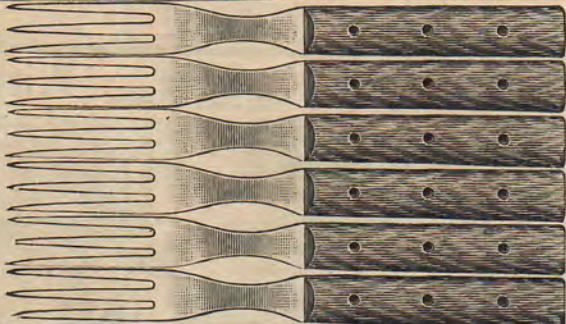

OUR CONSTANT AIM IS TO GIVE YOU BIG VALUES

Number 2232

Price, 90c

Set of Steel Knives and Forks

These Knives are almost 9 inches long, and the Forks 7½ inches long. Full size for family and table use. They are made of good quality steel, and are fitted with coco bolo handles.

Price, 90c for the set

Number 2074

Price, \$1.00

Set of Silverine Plated Knives and Forks

These Knives and Forks are heavily silverine plated, with beautiful fancy handles as shown in illustration. They are full size, for family and table use, the knives measuring 9½ inches long and the forks measuring 7¾ inches long.