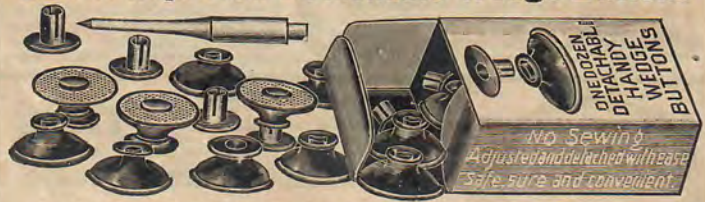

These Hair Pins are $3\frac{1}{4}$ inches long and very stylish right now; nearly every woman wears them. They are strong and durable and made to imitate the real tortoise shell pins that are much more expensive. Six pins packed in a carton. **Price, per carton, 10 cents.**

Number 2028

Price, 10c

Box of Improved Detachable Wedge Buttons