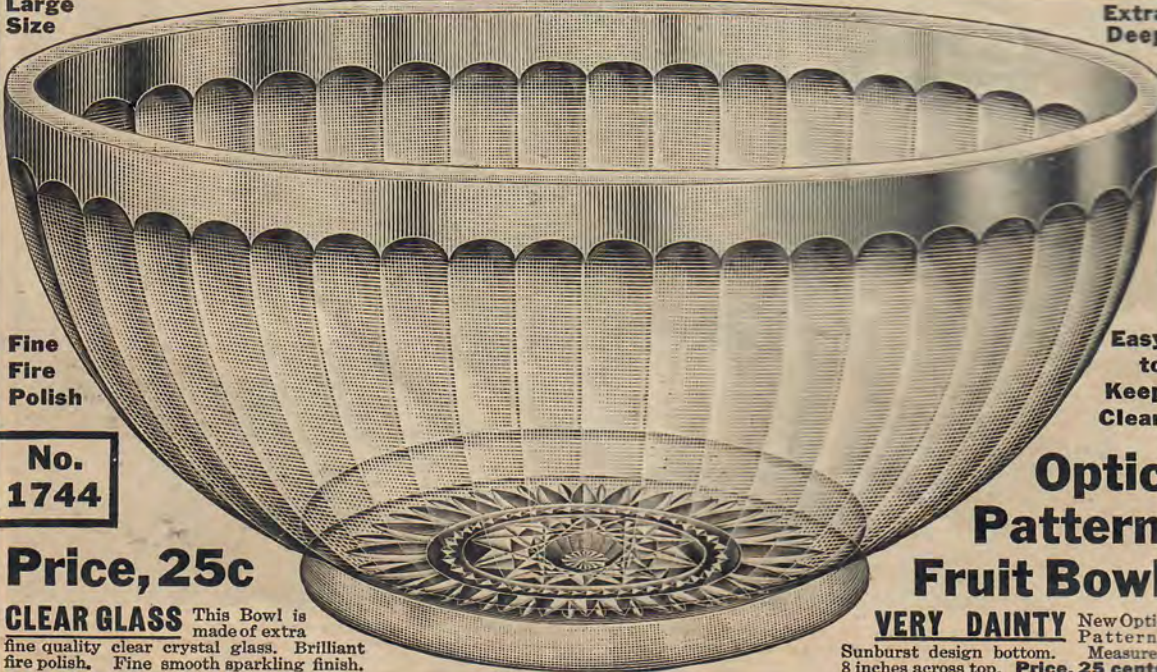

Fine Fire Polish

No. 1744

Price, 25c

CLEAR GLASS This Bowl is made of extra fine quality clear crystal glass. Brilliant fire polish. Fine smooth sparkling finish.

Extra Deep

Number 1745

Price, 5c

Clear Crystal Glass Toothpick Holder