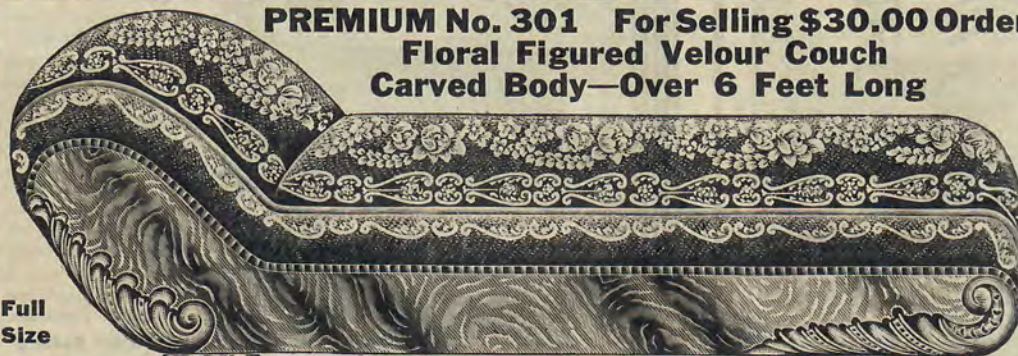

Big Full Sweep Rockers

PREMIUM No. 301 For Selling \$30.00 Order
Floral Figured Velour Couch
Carved Body—Over 6 Feet Long

Full Size

Length 74 In. Width 29 In. Made of First Class Materials Throughout

This is a quality couch with the fine elegant appearance which only high grade materials and skilled workmanship can produce. The body is beautiful flaky genuine quarter-sawn oak veneer with frame work of selected seasoned hardwood. Richly carved at head and foot in graceful scroll design. The upholstery is serviceable figured velour in a pretty richly colored floral pattern with neat trimmed edge. Oil tempered steel spring construction. Soft, even filler of fibre and cotton felt makes it a very comfortable couch. Massive fancy claw feet fitted with roller casters. Fully warranted in every way. This Handsome Couch Given for Selling \$30.00 Order