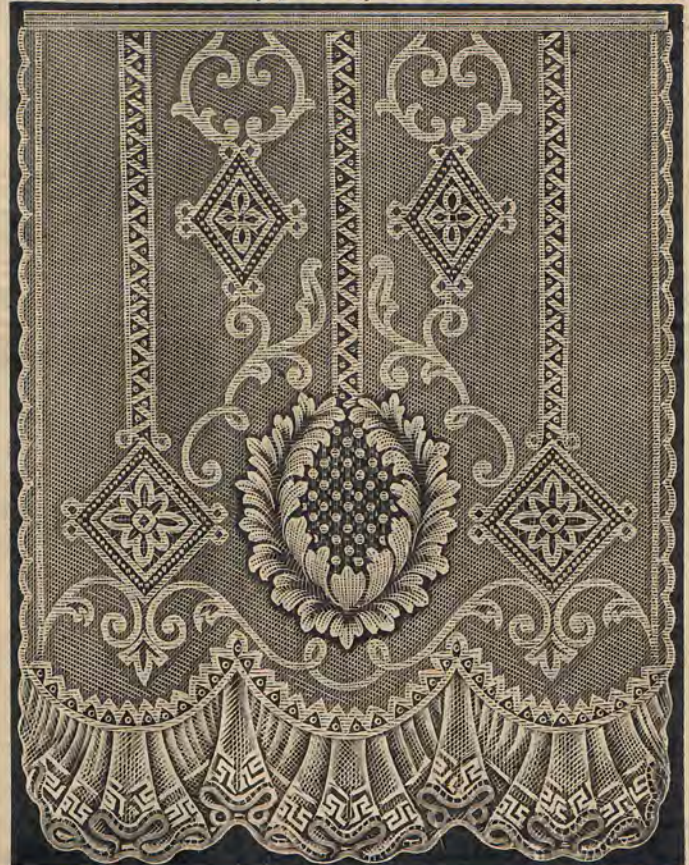

Handsome Battenberg panel with large empire wreath center and heavy flounce bottom effect. 90 inches long and 50 inches wide. Made to be used one to a window, hung to window sill.

2.50

Shams

le and 92
ery lacy
sign; has
material
will give
s beauti-

25c
ing

y. Used