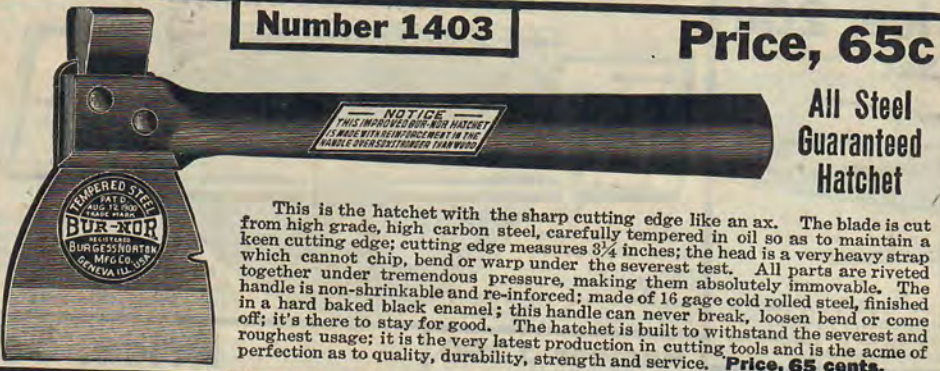

Number 1403

Price, 65c

All Steel
Guaranteed
Hatchet

This is the hatchet with the sharp cutting edge like an ax. The blade is cut from high grade, high carbon steel, carefully tempered in oil so as to maintain a keen cutting edge; cutting edge measures $3\frac{1}{4}$ inches; the head is a very heavy strap which cannot chip, bend or warp under the severest test. All parts are riveted together under tremendous pressure, making them absolutely immovable. The handle is non-shrinkable and re-inforced; made of 16 gage cold rolled steel, finished in a hard baked black enamel; this handle can never break, loosen bend or come off; it's there to stay for good. The hatchet is built to withstand the severest and roughest usage; it is the very latest production in cutting tools and is the acme of perfection as to quality, durability, strength and service. **Price, 65 cents.**