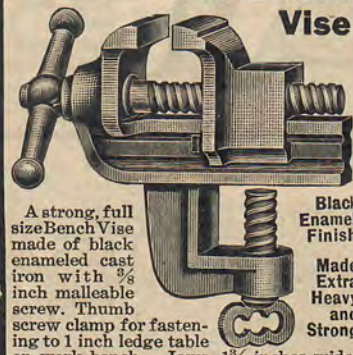

Number 1347

Price, 10c

All kinds and sizes of Genuine Steel Wire Nails for the home. An assortment of nails, brads, tacks, etc. **Price, 10 cents**

Number 1390

Price, 25c
Iron Bench
Vise

A strong, full size Bench Vise made of black enameled cast iron with 3/8 inch malleable screw. Thumb screw clamp for fastening to 1 inch ledge table or work bench. Jaws, 1 1/8 inches wide. Opens to hold articles up to 2 inches in diameter. Weight, 18 ounces. Length, 5 1/2 inches. **Price, 25 cents**

Number 2006

Price, 50c

"Firm Grip" Hollow Handle Tool Set

A most valuable tool for the family. Ten tools combined in one. All tools are full polished. The "Firm Grip" Hollow Handle Tool Set should be in every home. You will be surprised at the number of repairs that you will be able to make quickly and at a saving of a great deal of money. There are ten tools in each outfit and the illustration shows all of them. The end of the handle unscrews and the ten tools fit inside. This useful set is one of our big selling items. We have just placed a very large order with the manufacturer, so as to be able to supply everyone of our agent's customers. You will find this set to be just what you have always wanted. **Price, 50 cents for the complete set**