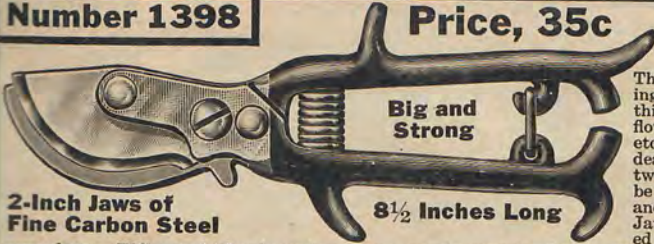

2-Inch Jaws of Fine Carbon Steel

Big and Strong

8 1/2 Inches Long

very sharp. Will cut thicker branches than a regular pruning knife. Handles are nicely black japanned and shaped to fit the hand. Strong coppered spring. Length, 8 1/2 inches. **Price, 35 cents**

Number 1405 Price, 40c