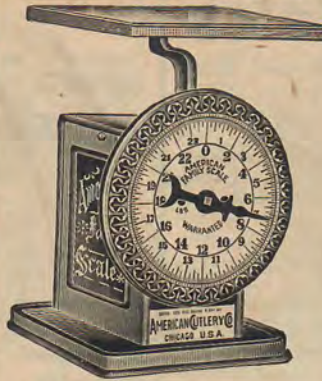

PREMIUM No. 1083
For $3.50 Extra Sale
Household Family Scale

We will send this useful and reliable Household Scale to any of our agents who will take orders for $3.50 worth of goods more than is necessary to earn the premium they are working for. This is a very accurate and reliable scale, with steel frame and top, japanned, striped and ornamented. Is 9 in. high with top 6 1/2 x 5 1/2 in. Weighs accurately from 1 oz. to 24 lbs.

PREMIUM No. 1104
For $1.00 Extra Sale

For Ladies and Misses
State Size Wanted
Elastic Ribbed Union Suit with Umbrella Bottoms