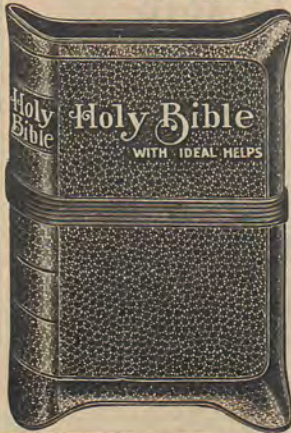

PREMIUM No. 2161 $4.00 Extra Sale
The Ideal Illuminated Bible

For Home and Sunday School
The Famous King James Version

Good print, good paper, new and clear type. It contains in addition to the old and new Testaments—the Bible proper, many extra and valuable features as follows: Standard Helps to the Study of the Bible by the most eminent Biblical Scholars. Especially adapted for the use of Sunday-School Scholars, Ministers, Teachers, Christian Endeavor and Epworth League Workers and all other Bible readers. Revised Questions and Answers on the Old and New Testaments. Beautiful Maps Printed in Colors, also a large number of full page illustrations in colors, which were reproduced from famous paintings. Biblical subjects that interest and help in the further understanding of the Bible.

Bound in Imperial Seal. "Divinity Circuit," Gold Back and Side Titles, Linen Lined, Carmine under Gold Edges, Flexible binding.