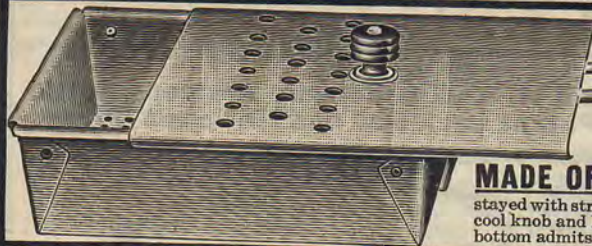

Price, 60 cents

It is manufacturer's regulation 6-qt. size. Guaranteed best first selected ware.

OUR GREAT SUCCESS IS DUE TO OUR GREAT VALUES

Number 1361 Price, 25c

Family Corn Popper

MADE OF BLUED SHEET STEEL like a roaster. Rolled edges stayed with strong wire frame. Metal handle. Sliding lid with stay-cool knob and holes for shaking out unpopped grains. Perforated bottom admits heat quickly. Extra large size. Price, 25 cents