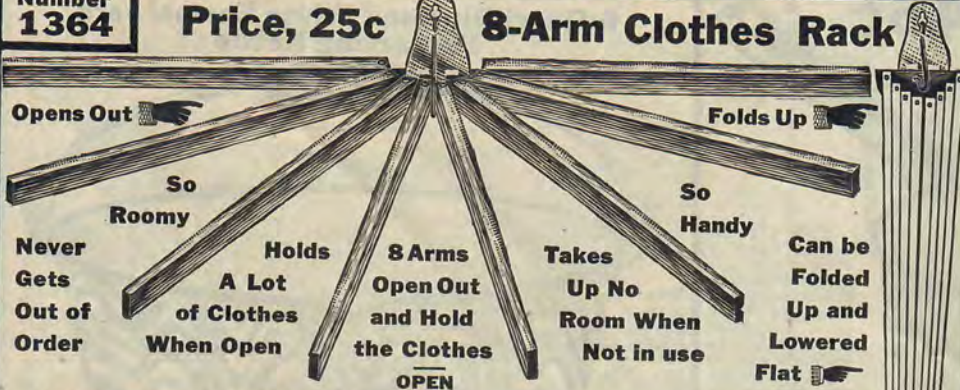

8-Arm Clothes Rack

Opens Out

Folds Up

So Roomy

So Handy

Never Gets Out of Order

Holds A Lot of Clothes When Open

8 Arms Open Out and Hold the Clothes

Takes Up No Room When Not in use

Can be Folded Up and Lowered Flat

Against the Wall When Not in Use

CLOSED

THIS 8-ARM CLOTHES RACK is the handiest thing you ever saw for drying small washings, towels, infant's clothes, etc. It is made of well seasoned lumber and is warranted not to warp. The bracket hinge is of nicely nickel plated steel with hole at top for hanging on nail. Each of the 8 arms is 24 inches long. Gives a hanging space equal to full 16 feet of clothes line. Each arm works independently of the other. When not in use it folds up like an umbrella and hangs flat against the wall—out of the way. A mere child can open and fold it—no trouble at all. Very handy. Every family should have one. Price, 25 cents

Number 2246 Price, 10c