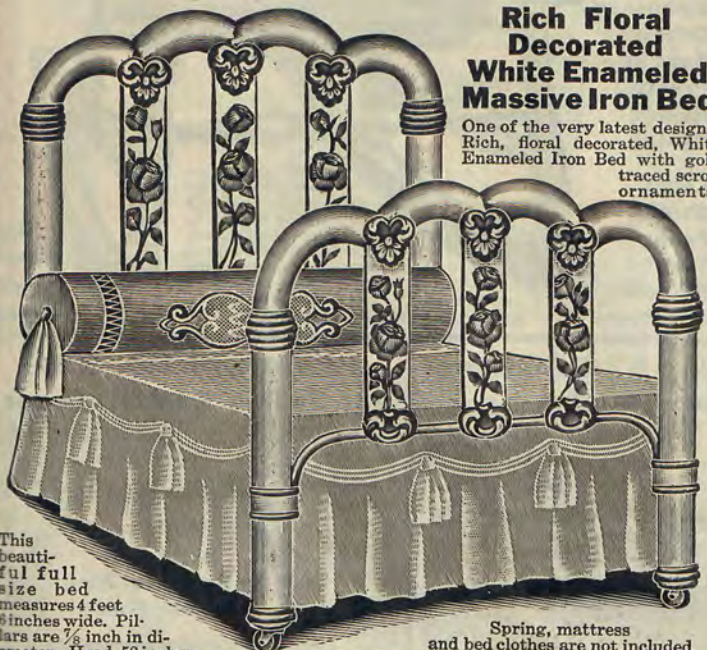

Spring, mattress and bed clothes are not included