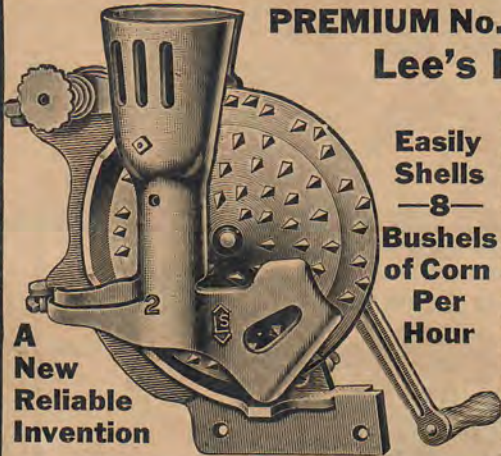

Easily Shells — 8 — Bushels of Corn Per Hour

A New Reliable Invention

This improved machine is one of the latest and best Corn Shellers on the market. Designed to do perfect work and do it fast. It is mechanically correct in construction and is made of the very best materials to be obtained. Has no springs to jar loose and cause annoyance. Regulated by a large thumb-screw adjustment which is simple and accurate. Made almost entirely of heavy cast iron with all bearings chilled. Height, 12 inches. Weight, 12 pounds. The disc-wheel, 7 1/2 inches in diameter, has perfectly hardened teeth. Base has bolt or nail holes for fastening to any kind of box or ledge. You simply feed ears of corn into the hopper at top and turn the crank. The machine shells the corn perfectly, deposits the shelled corn in the box or receptacle on which machine is mounted and deposits cobs on the outside. Works equally well with any size ears. Will easily shell 8 bushel of corn in one hour. It is a boon to anyone who feeds shelled corn. Saves time. Saves labor. Does the work perfectly. We fully guarantee Lee's Rapid Corn Sheller and will replace, free of charge, any part or parts proving defective. You will surely be pleased with this late improved, reliable, machine for shelling corn.

PREMIUM No. 1088 For $3.50 Extra Sale

Complete Electric Flashlight, 9 Inches Long

Safe—Efficient—Economical—Lasting—Durable