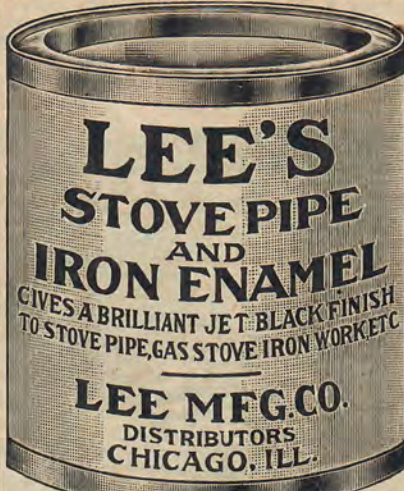

Lee's Stove Pipe and Iron Enamel gives a brilliant, lasting, rich looking jet black and durable finish to stove pipes, gas stoves and all similar metal or iron work about the home. Put up in handy, attractive looking one-half pint cans. **Price, per can, 25 cents.**

Number 5033 Price, 10c
Lee's Hand Cleaner