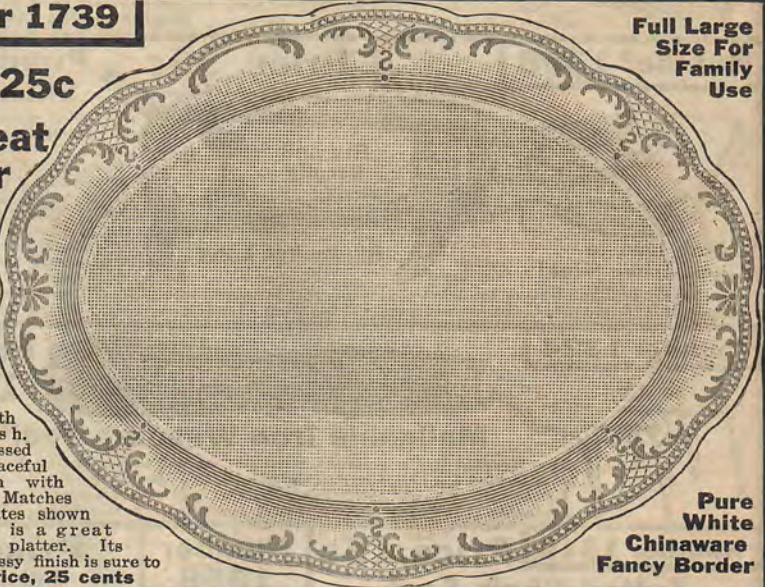

Full Large Size For Family Use

Fancy Border

Pure White

Number 1739

Price, 25c
Big Meat Platter

FINE This is a fine quality, large, family size meat platter measuring full 11 inches in length. It is made of pure white genuine semi-porcelain. Highly polished smooth glazed finish. Fancy embossed border in graceful scroll design with beaded edge. Matches the dinner plates shown above. This is a great big beautiful platter. Its pure white glossy finish is sure to please you. **Price, 25 cents**