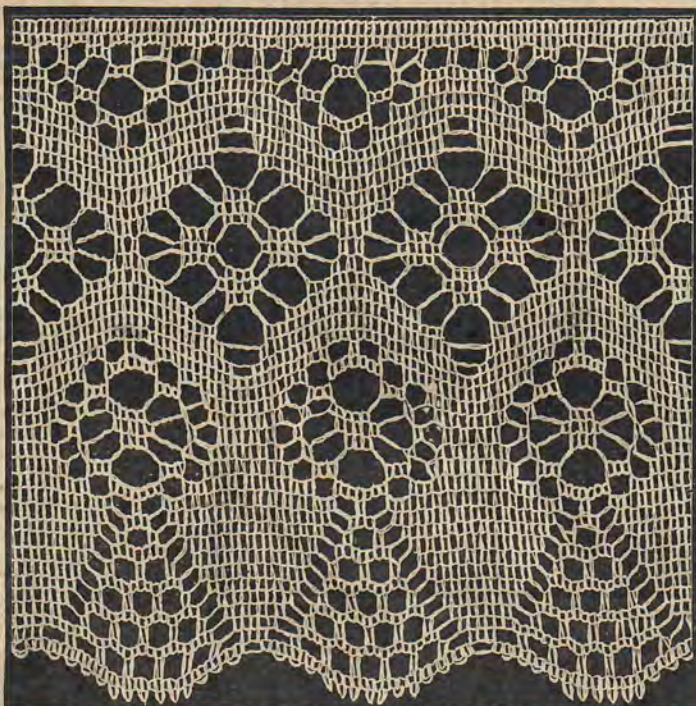

An exceptional good quality heavy lace. 3 1/2 inches wide. **Price, 60 cents for 6 yards.**

No. 2138 Price, 25c 6 Yds. Plain Embroidery