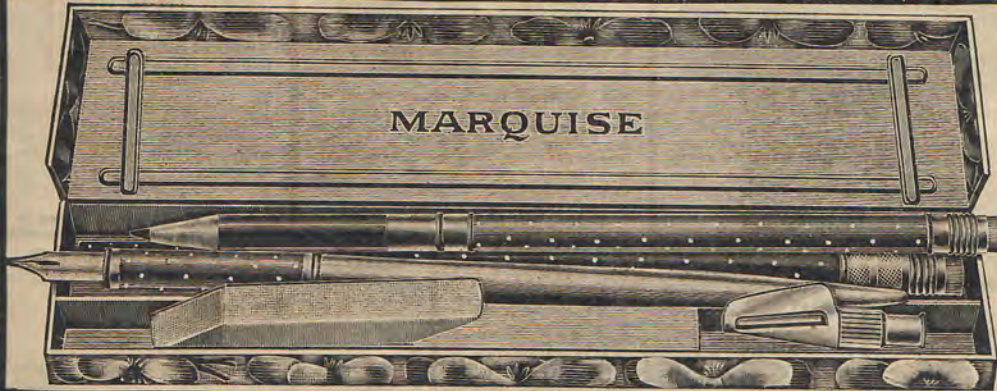

OUR GREAT VALUES ALWAYS SURPRISE OUR AGENTS

Number 2018

Price, 10c

Combination Pen and Pencil Holder

This is an extremely attractive as well as most useful article. The barrel has a gilt finish and is made in fluted and corrugated patterns, ornamented with two circlets of brilliant red. Has one gilt-end tip, and when reversed is fitted with a durable lead pencil; the other end is fitted with a superior quality of steel pen and best erasive rubber. **Price, 10 Cents.**

Number 2115

Price, 20c

Pointer Lead Pencil

An attractive Lead Pencil, with propel and repel movement; finished in assorted colors of red, blue, brown and green. Hexagonal shaped so it will not roll off a desk; never requires sharpening. Just the proper size for the vest pocket or ladies' purse. Very convenient for clerks, bookkeepers, merchants, farmers. 4 extra leads with each holder. **Price, 20 cents**

Number 2079

Price, 25c

Fountain Pen

An indestructible Fountain Pen. The barrel is beautifully chased, highly polished, black finish; easily filled and cleaned by a simple turn of the elastic rubber sack. A handy and very serviceable article. **Price, 25 cents.**

Number 2260

Price, 10c

Nickel Plated Automatic Clutch Pocket Pencil

A high grade metal pencil nicely nickel plated. Contains long, thick, black lead, which is released or tightened by a turn of the cap. Fitted with safety spring clip which holds it securely in vest or coat pocket. A practical, durable, well made, automatic clutch pencil. A real bargain. **Price, 10 cents**

No. 2023

Price, 40c

Pen and Pencil Assortment