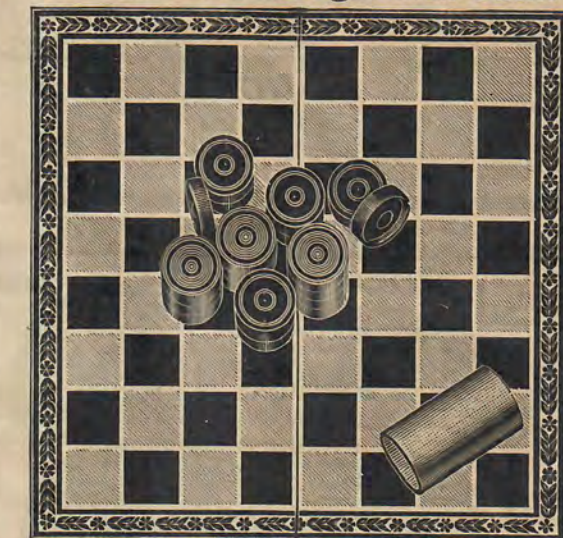

Price, per set, 10 cents

Number 2259

Price, 25c

Checker and Backgammon Outfit

Hinged board, 14 inches square, folds like a book. Lithographed in bright red, black and gold. Checker board outside; backgammon inside. Full set of nicely embossed, stained wood checkers. Wood dice cup. **Price, 25 cents for Complete Outfit**