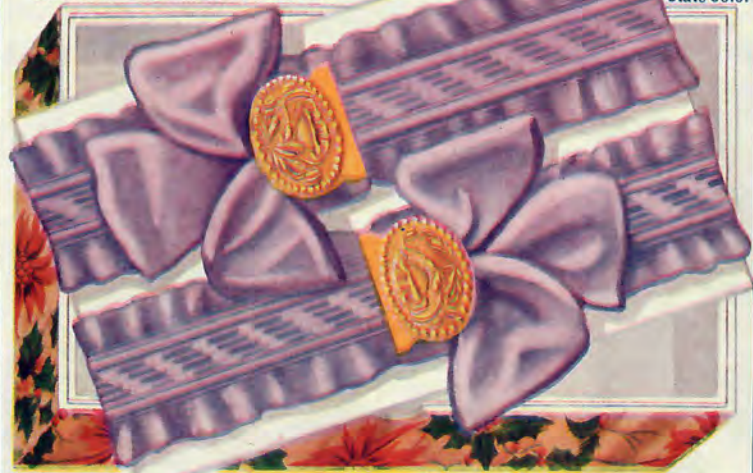

THESE GOODS COMBINE QUALITY, STYLE AND CHARMING BEAUTY

Number 2290 PRICE, 25c per pair

Ladies' Fancy Elastic Garters
In Beautiful Lithographed Box

Come in Red, Baby Blue, Pink and Lavender State Color

Beauties. Mercerized elastic, with ruffled edge. Satin ribbon bows. Assorted gold plated buckles. Colors: lavender, red, pink, baby blue. **State Color Wanted**