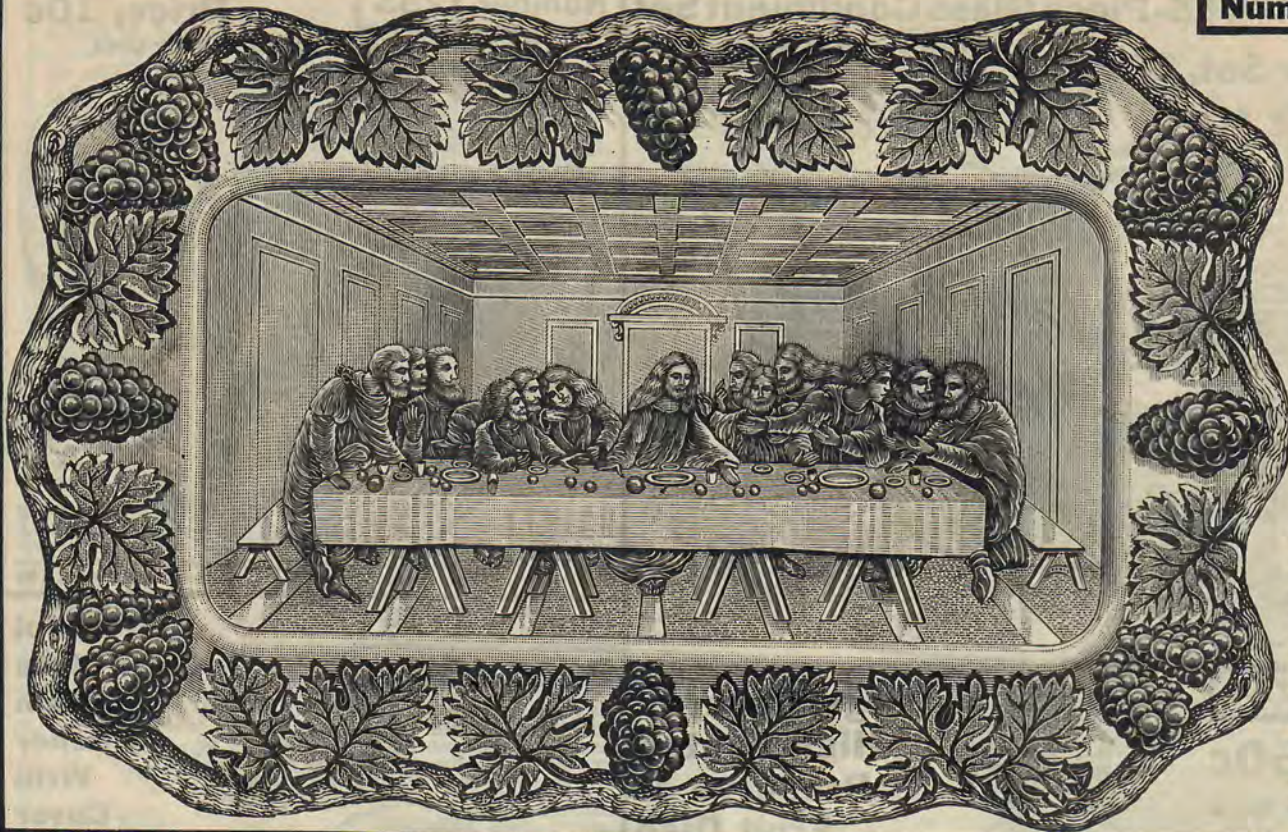

Number 1693

**Price.
35c**

**Glass
Cake or
Bread
Plate**

This Cake or Bread Plate is made of high grade clear crystal glass, measures 11 inches long. The design in the center is very artistically embossed right in the glass, and represents the Savior's supper. This beautiful work is a masterpiece of art and greatly admired by everyone. The embossing around the border is extremely beautiful and adds to the attractiveness of this handsome plate.