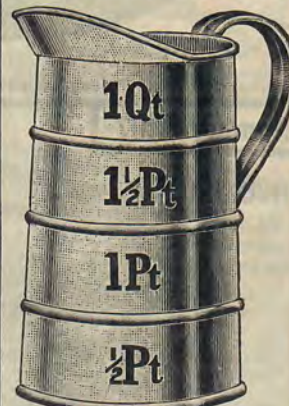

When you accurately measure your materials for baking or cooking, you are sure to get the best results. This Measure is a most convenient article for various purposes. Price, 10 cents.