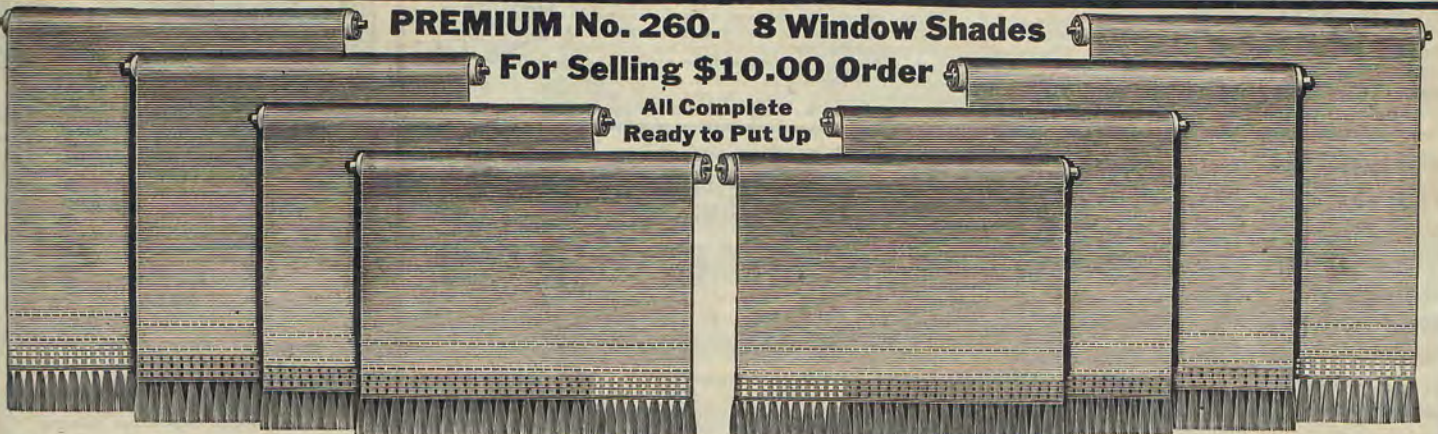

PREMIUM No. 260. 8 Window Shades

For Selling $10.00 Order

All Complete Ready to Put Up

These high grade Window Shades are made of best standard quality durable dark green opaque shading with beautiful fringed ends. Each shade is fitted with best automatic spring rollers. Size of shades, 36 inches wide and 6 feet long. They come packed in a separate box, complete with outside brackets, all ready to put up. Anybody can easily put them up in a few minutes. They will wear for many years. **Eight shades, all complete, ready to put up, Given for Selling $10.00 Order**