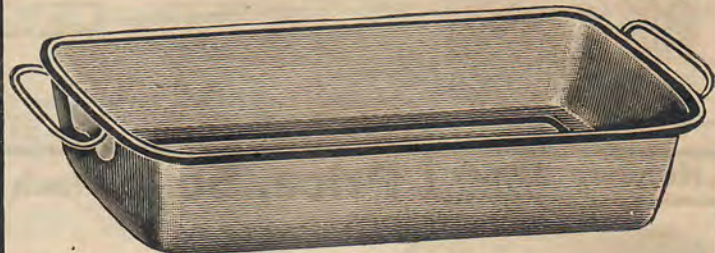

Combination Full Nickel Plated Plier

The best and most satisfactory Bread Pan. Made of superior quality smooth sheet iron; has round corners. 13 inches long, 6 1/2 inches wide. These pans are very easily kept clean. **Price, 15 cents.**

Number 1329

Price, 25c