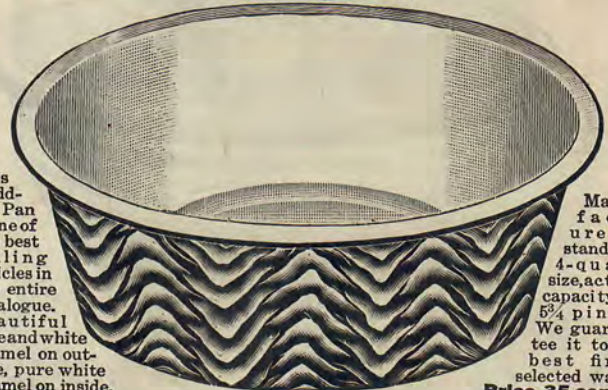

Size No. 7, Blue and White Enamelware Tea Kettle

This is the manufacturer's very best Tea Kettle. It is made of sheet steel, and coated with beautiful blue and white enamel on the outside, and enameled in white on the inside. It is the manufacturer's regulation 5-quart size.

Price, \$1.25

Number 1277

Price, 65c

Blue and White Enamelware "Windsor" Cooking Pot

This is a very useful household article; made of sheet steel and coated with beautiful blue and white enamel on the outside and enameled with white on the inside. This pot measures 9 1/2 in. across the top and 5 in. deep, with long handle and heavy tin cover. We guarantee it to be best first selected ware. Price, 65 cents.

Number 1291

Price, 35c

Blue and White Enamelware Pudding Pan

This Pudding Pan is one of the best selling articles in our entire catalogue. Beautiful blue and white enamel on outside, pure white enamel on inside.