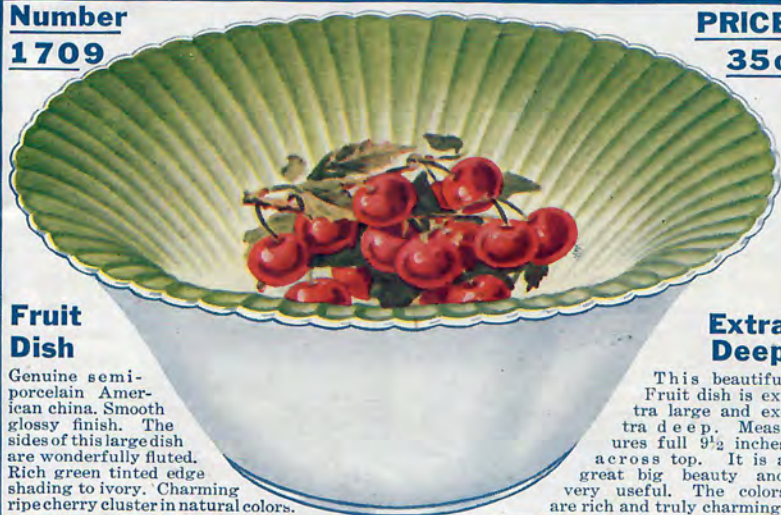

Fruit Dish

Genuine semi-porcelain American china. Smooth glossy finish. The sides of this large dish are wonderfully fluted. Rich green tinted edge shading to ivory. Charming ripe cherry cluster in natural colors.

Extra Deep

This beautiful Fruit dish is extra large and extra deep. Measures full 9 1/2 inches across top. It is a great big beauty and very useful. The colors are rich and truly charming.

Number 1710

PRICE, 35c

Big Cake Plate

Extra Large