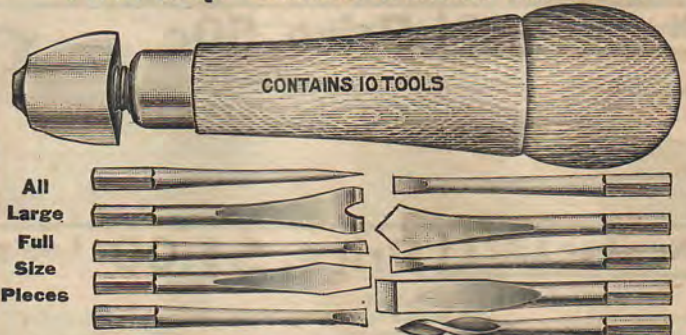

Number 1347

Price, 10c

All kinds and sizes of Genuine Steel Wire Nails for the home. An assortment of nails, brads, tacks, etc. **Price, 10 cents**

Number 1390

Price, 25c
Iron Bench
Vise

A strong, full size Bench Vise made of black enameled cast iron with 3/8 inch malleable screw. Thumb screw clamp for fastening to 1 inch ledge table or work bench. Jaws, 1 1/8 inches wide. Opens to hold articles up to 2 inches in diameter. Weight, 18 ounces. Length, 5 1/2 inches. **Price, 25 cents**

Number 2006

Price, 50c

"Firm Grip" Hollow Handle Tool Set

A most valuable tool for the family. Ten tools combined in one. All tools are full polished. The "Firm Grip" Hollow Handle Tool Set should be in every home. You will be surprised at the number of repairs that you will be able to make quickly and at a saving of a great deal of money. There are ten tools in each outfit and the illustration shows all of them. The end of the handle unscrews and the ten tools fit inside. This useful set is one of our big selling items. We have just placed a very large order with the manufacturer, so as to be able to supply everyone of our agent's customers. You will find this set to be just what you have always wanted. **Price, 50 cents for the complete set**