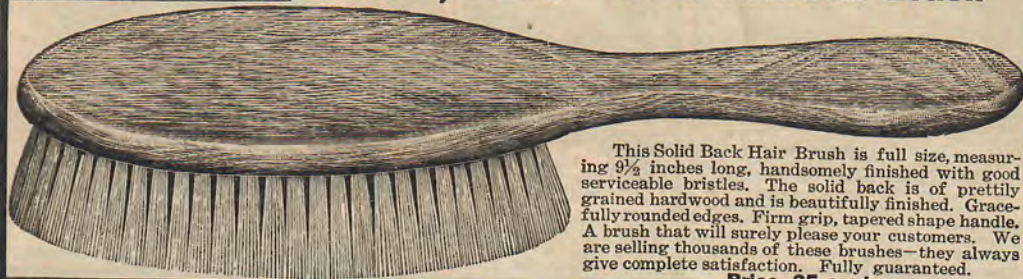

Number 2090

Price, 25c Solid Back Hair Brush

No. 2092

Price, 25c Shaving Brush

No. 2264

Price, 50c Shaving Brush

This Solid Back Hair Brush is full size, measuring 9 1/2 inches long, handsomely finished with good serviceable bristles. The solid back is of prettily grained hardwood and is beautifully finished. Gracefully rounded edges. Firm grip, tapered shape handle. A brush that will surely please your customers. We are selling thousands of these brushes—they always give complete satisfaction. Fully guaranteed. Price, 25 cents