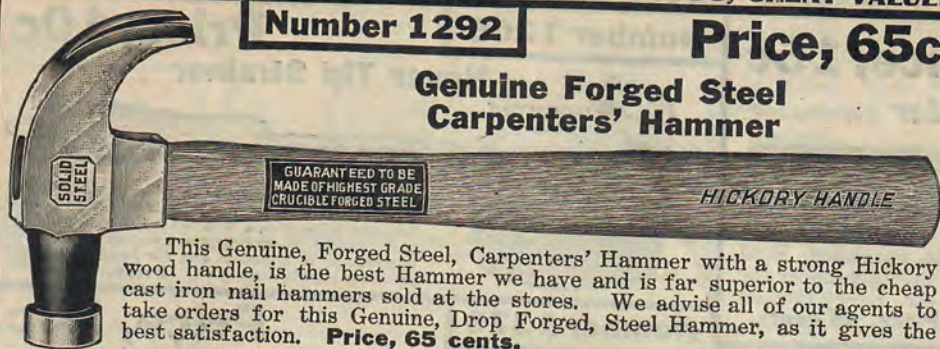

A lifter at a low price which has practically the same construction as the most costly wire handle lifters. Handle stays cool. One of our best bargains. **Price, 10 cents**

Number 1207 **Price, 25c**
Steel Curry Comb

This is one of the very best Combs ever turned out by any factory. It is practically indestructible. Has 8 bars, solid back, enameled handle, and steel knockers. One of the best Curry Combs made. Size, 4 1/4 inches by 4 inches. **Price, 25 cents.**

Number 1206 **Price, 10c**
Little Giant Fruit Jar Wrench

This Little Giant Fruit Jar Wrench fits all standard Mason Jar Caps. Grips like a vise. It is just the thing to use in tightening jar caps when putting up fruitor preserves, and insures absolute tightness. Gives a Firm Grip on a Mason Jar Cap. It has solid iron handles. Grip is made of tempered copper plated spring wire. Measures full 7 inches in length. **Price, 10 cents**

OUR PRINCIPLES—HONEST GOODS, GREAT VALUES, FAIR TREATMENT

Number 1292

Price, 65c

Genuine Forged Steel
Carpenters' Hammer

This Genuine, Forged Steel, Carpenters' Hammer with a strong Hickory wood handle, is the best Hammer we have and is far superior to the cheap cast iron nail hammers sold at the stores. We advise all of our agents to take orders for this Genuine, Drop Forged, Steel Hammer, as it gives the best satisfaction. **Price, 65 cents.**