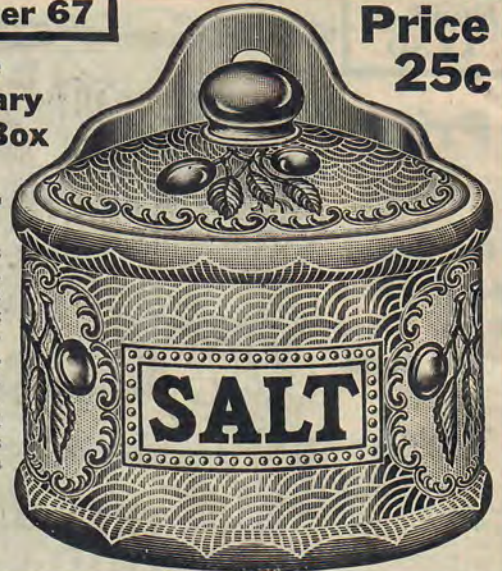

This Salt Box is large, beautiful and useful; also sanitary; a household necessity, being used at least three times a day.

Price, 25 cents

Number 66

Price, 35c

Large Cooking Crock or Stew Kettle, with Bailed Handle