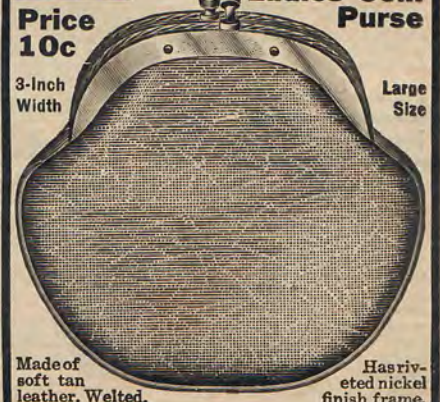

Large Size

Made of soft tan leather. Welted.

Has riveted nickel finish frame.