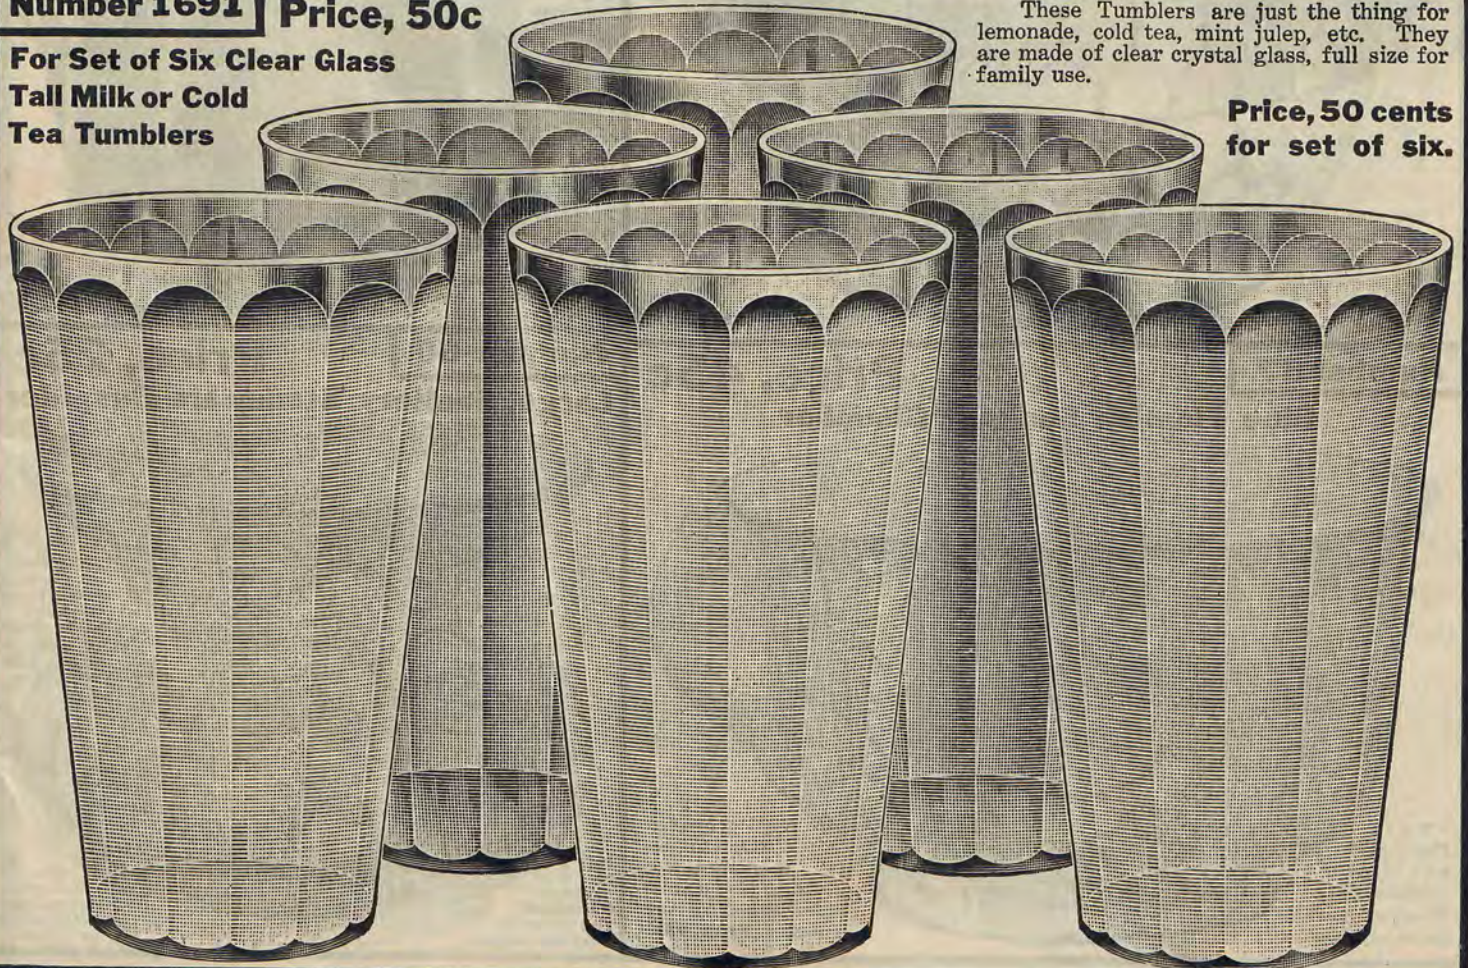

93
e.
s
or
d
e
ke or
s made
e clear
meas-
s long.
in the
ry ar-
bossed
glass,
ats the
p per-
al work
iece of
ly ad-
eryone,
ssing
border
beau-
dds to
iveness
nds come
cents
mother
in the
ed iri-
ware,
a enor-
e prov-
r large
g cus-
of the
Punch
ed out
by one
ss fac-
nd we
f them
The
emade
asures
ight of
x cups,
all size.
$2.00