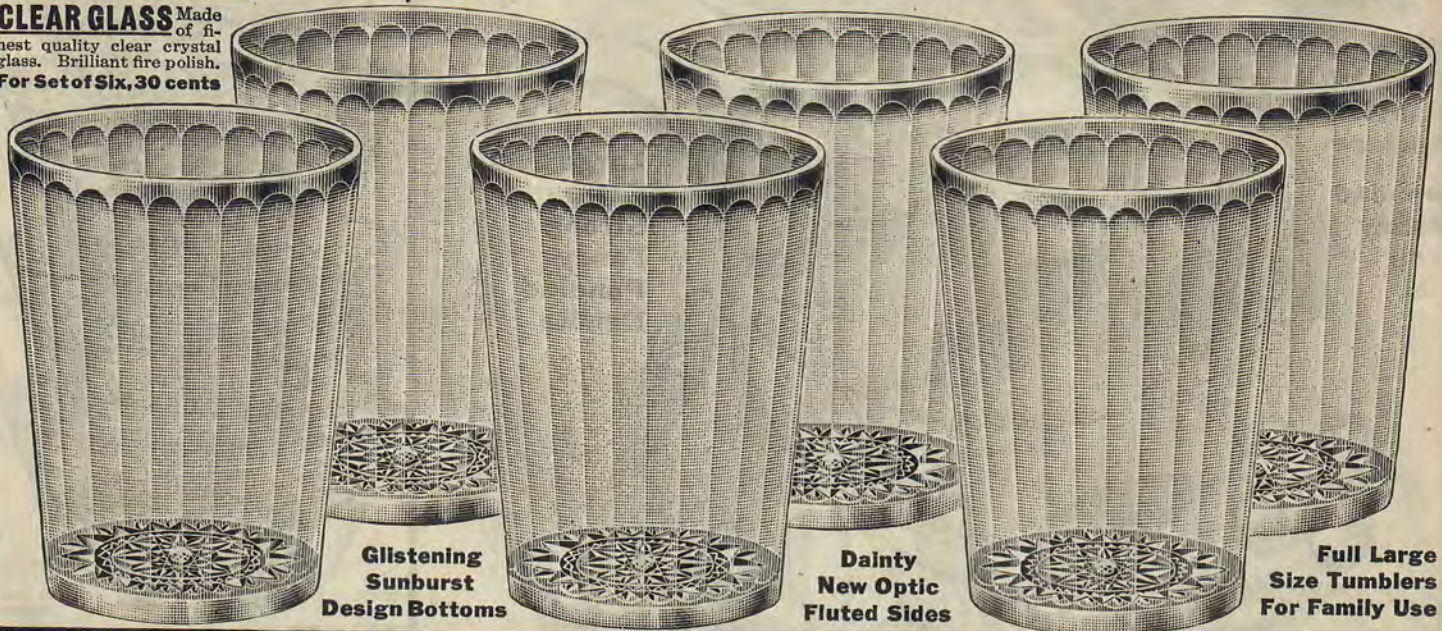

air tight. Keeps butter in good condition. Price, 25 cents

For
Brick
or
Bulk
But-
ter

Length, 5 1/2 Inches. Height, 3 1/2 Inches. Bottom

Number 1752 Price, 30c For Set of Six New Optic Pattern Glass Tumblers

CLEAR GLASS Made of finest quality clear crystal glass. Brilliant fire polish. For Set of Six, 30 cents

Glistening
Sunburst
Design Bottoms

Dainty
New Optic
Fluted Sides

Full Large
Size Tumblers
For Family Use