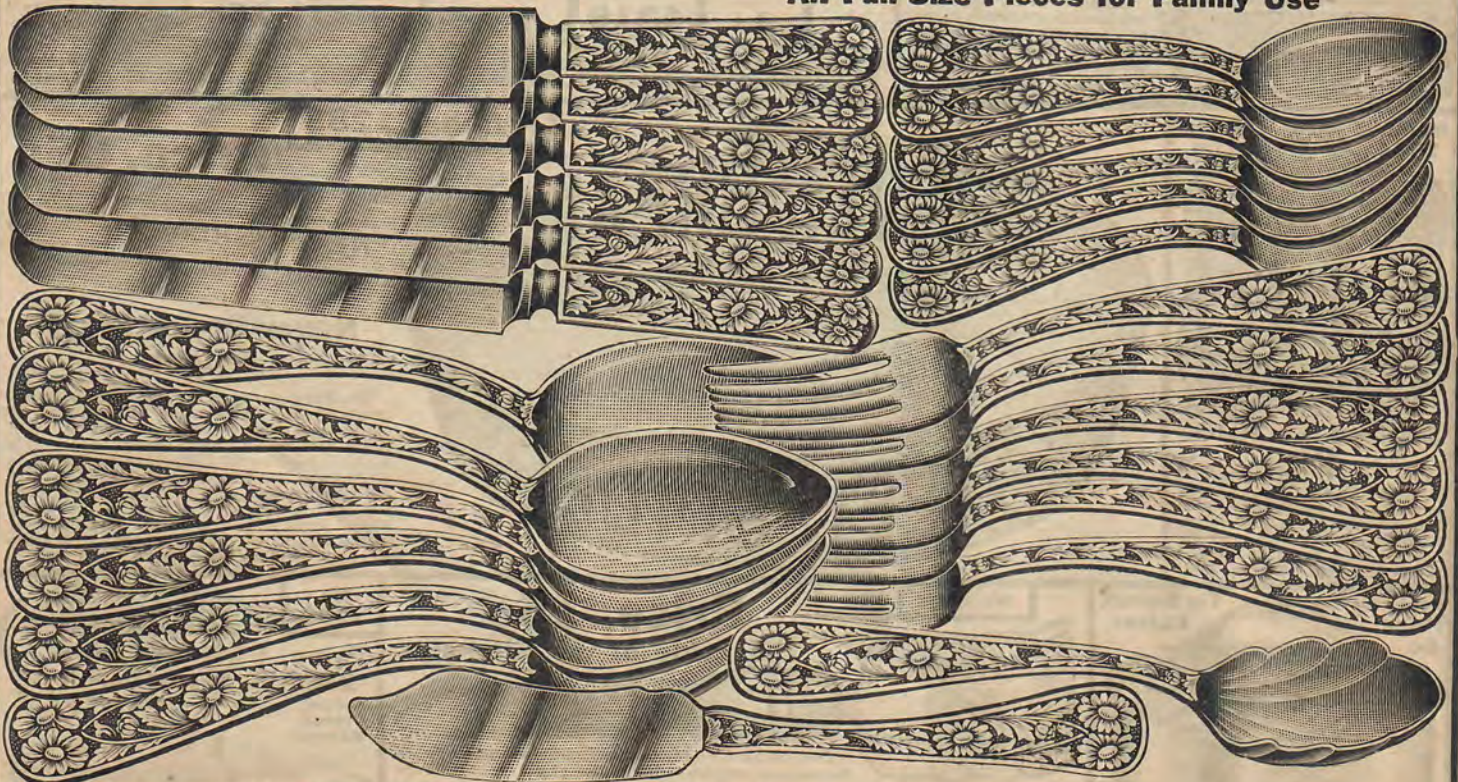

Fully Warranted

Number 2147

Price, \$2.00 26-Piece Silverine Plated Complete Table Set

All Full Size Pieces for Family Use

This handsome and useful set is exactly as shown in our picture and is full size for family use. The beautiful design is heavily embossed on each piece and entire set is magnificent. It consists of 6 full sized knives; 6 full sized forks; 6 full sized tablespoons; 6 full sized teaspoons; 1 sugar spoon; 1 butter knife. It is sent complete in a box and will, with care, last forever. **Price, \$2.00 for the Complete Set of 26 Pieces.**