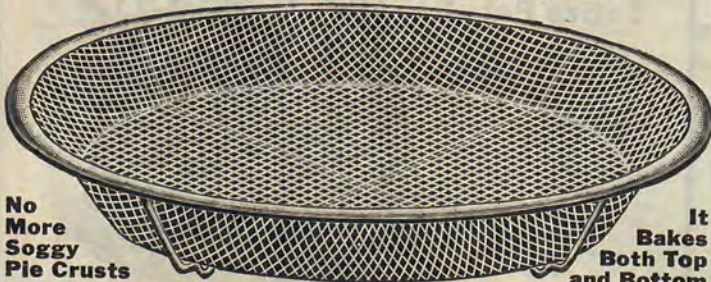

Number 1365

Price 25c

Made of Metal
Lasts for Years

Full Large Size

Bread Toaster

For Gas, Gasoline and Oil Stoves

HEALTHFUL By the use of this toaster the most healthful and palatable toast can be made easily and quickly. It is hygienic, being heartily endorsed by leading physicians. The bread does not lie over the flames, but stands upright. It therefore does not absorb the gases or become smoked. The solid crumb tray does not allow crumbs to fall into the flames and smoke the toast.

ECONOMICAL

Toasts four slices of bread at the same time. While the bread is toasting, tea or coffee can be made on the top thus effecting a saving of fuel. Saves time and trouble.

WELL MADE

All metal. Measures 4 inches high and 6 1/2 in. square. Price, 25 cents

Number 1363

Price, 25c

New "Krisp Krust" Pie Plate

No More Soggy Pie Crusts

It Bakes Both Top and Bottom

A NEW INVENTION Bakes pies quicker and better than the old way. Made of strong wire net which allows hot air to reach the bottom crust and bake it nice and crisp. With this new "Krisp Krust" plate you can have no soggy bottom crust. Fine for cookies. Large size. Price, 25 cents

Number 1366

Price, 25c

Strong Heavy Wire Handle Can Be Folded Up

Very Handy

"Gem" Kettle Bottom

With Folding Handle

MANY USES This Handed Kettle Bottom is a very convenient article in the kitchen. It lifts out and drains doughnuts, French fried potatoes, and all kinds of croquettes. Just the thing for boiling eggs. Also useful as berry washers, cake cooler, pie cooler, odorless broiler and toaster, coarse strainer, cruller, etc.