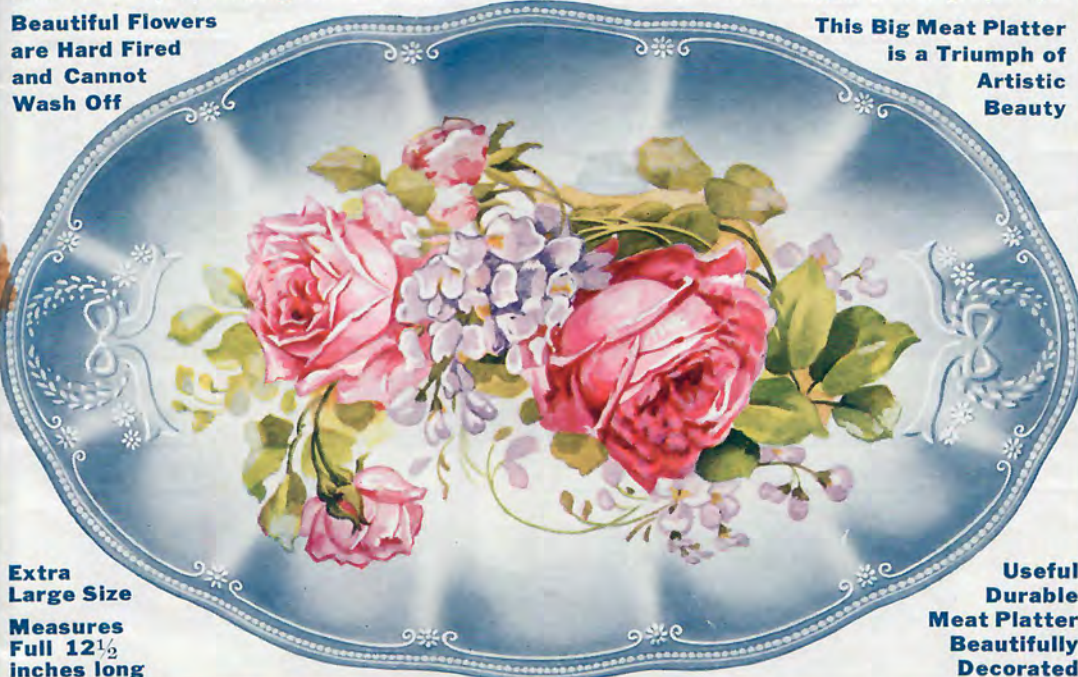

WE WILL GIVE YOU FULL VALUE AND HIGH QUALITY ALWAYS

Number 1706 Decorated Meat Platter PRICE, 60c

This is a very beautiful Meat Platter measuring 12½ inches long and is really a work of art. The colors are rich, reproducing the exact colors of the rose just as shown here. A platter of high quality.

Beautiful Flowers are Hard Fired and Cannot Wash Off

This Big Meat Platter is a Triumph of Artistic Beauty

Extra Large Size
Measures Full 12½ inches long

Useful Durable Meat Platter Beautifully Decorated

Number 1688 Hand Painted Vase

Price 25c