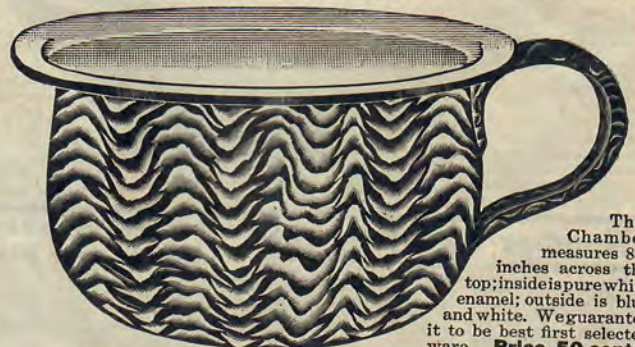

Blue and White Enamelware Chamber

This Chamber measures 8 1/2 inches across the top; inside is pure white enamel; outside is blue and white. We guarantee it to be best first selected ware. Price, 50 cents.

Number 1334

Price, 15c

Blue and White Enamelware Drinking Cup

This cup is full size; beautiful blue and white enamel on outside, pure white enamel inside; handle is riveted; a high grade article. Price, 15 cents

Number 1335

Price, 15c

Blue and White Enamelware Soap Dish

This Soap Dish is full size for family use and is made of the highest grade enamelware; blue and white enamel outside, pure white enamel inside. Price, 15 cents.