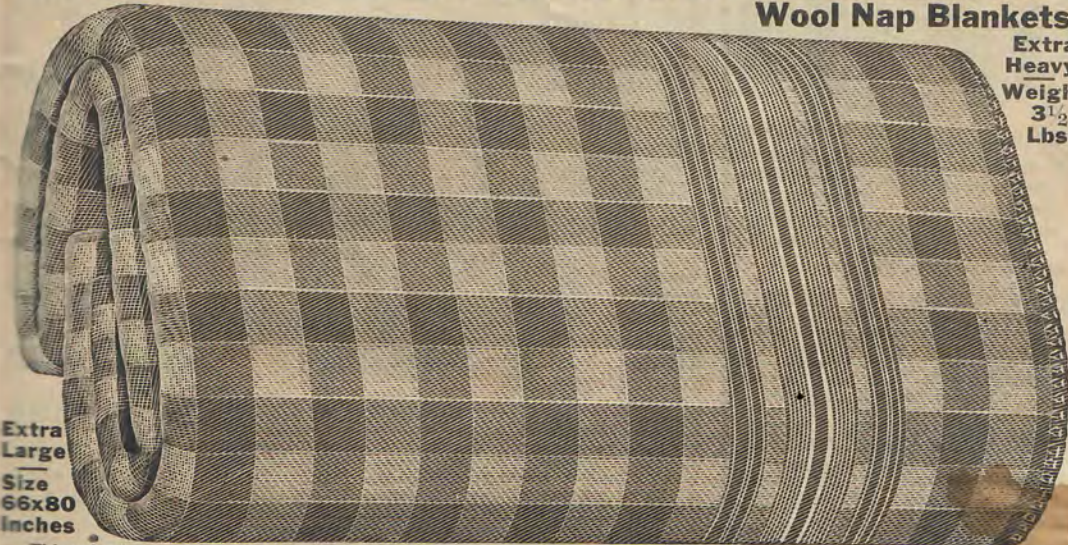

PREMIUM No. 1042 For Selling $10.00 Order. Pair Fine Plaid Wool Nap Blankets

Extra Heavy Weigh 3 1/2 Lbs.

Extra Large Size 66x80 inches

This pair of warm Blankets have extra thick, soft, fluffy nap, with the delicate softness of fine lambs' wool. Wear and wash fine. Beautiful light brown and white plaid color. Ends are carefully overlock stitched. Full large size for double bed, measuring 66x80 inches. Extra well made; extra soft and warm; extra fine. **This Pair of Blankets Given for Selling $10.00 Order.**