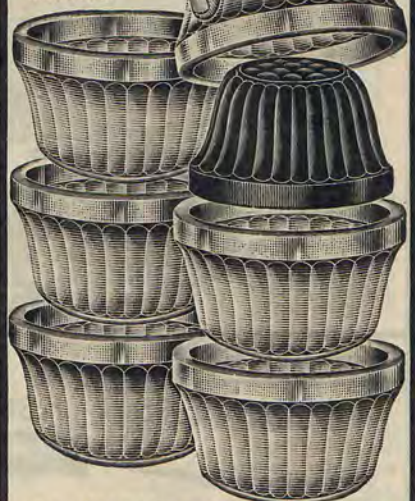

Price, 35 cents

Number 1619

**Price,
\$2.00**

**7-Piece
Iridescent
Punch Set**

This Punch Set is another of our popular items in the famous "rainbow" tinted iridescent high-art glassware, that is having such an enormous run with us, and proving so popular with our large list of discriminating customers in all parts of the country. This Punch Set is being turned out especially for us by one of the largest glass factories in the U. S., and we expect to sell thousands of them within the next few months. The bowl to this set and the stand are made in two separate pieces. Bowl measures 11 1/4 inches across the top; total height of stand and bowl, 9 3/4 inches. The six cups, which exactly match the bowl, are full size. **Price, for the seven pieces, \$2.00**

Number 1730

Price 75c

For Set of Six Full Size Clear Glass Gold Band Motto Tumblers

This is something new and very handsome. Each tumbler has a Gold band across the top and each one has an appropriate motto engraved on it. They come well wrapped and carefully packed in a separate box. All full size for family use. You could not find anything more appropriate for a holiday or birthday present. A set like this will last for years. They come in assorted mottoes.

Price, 75c for set of six

Number 1721

Price 25c

Set of Six Special Covered Crystal Glass Jelly or Pudding Moulds

These Special Covered Glass Jelly or Pudding Moulds are for various desserts or preserving jelly. Moulds into artistic form gelatine, puddings, marmalade, jellies, preserves, etc. So shaped that jelly puddings, etc., retains its shape or form without falling over. Made of heavy crystal glass, ribbed and grape design inside. Large metal cap.
Price, 25 cents for set of six