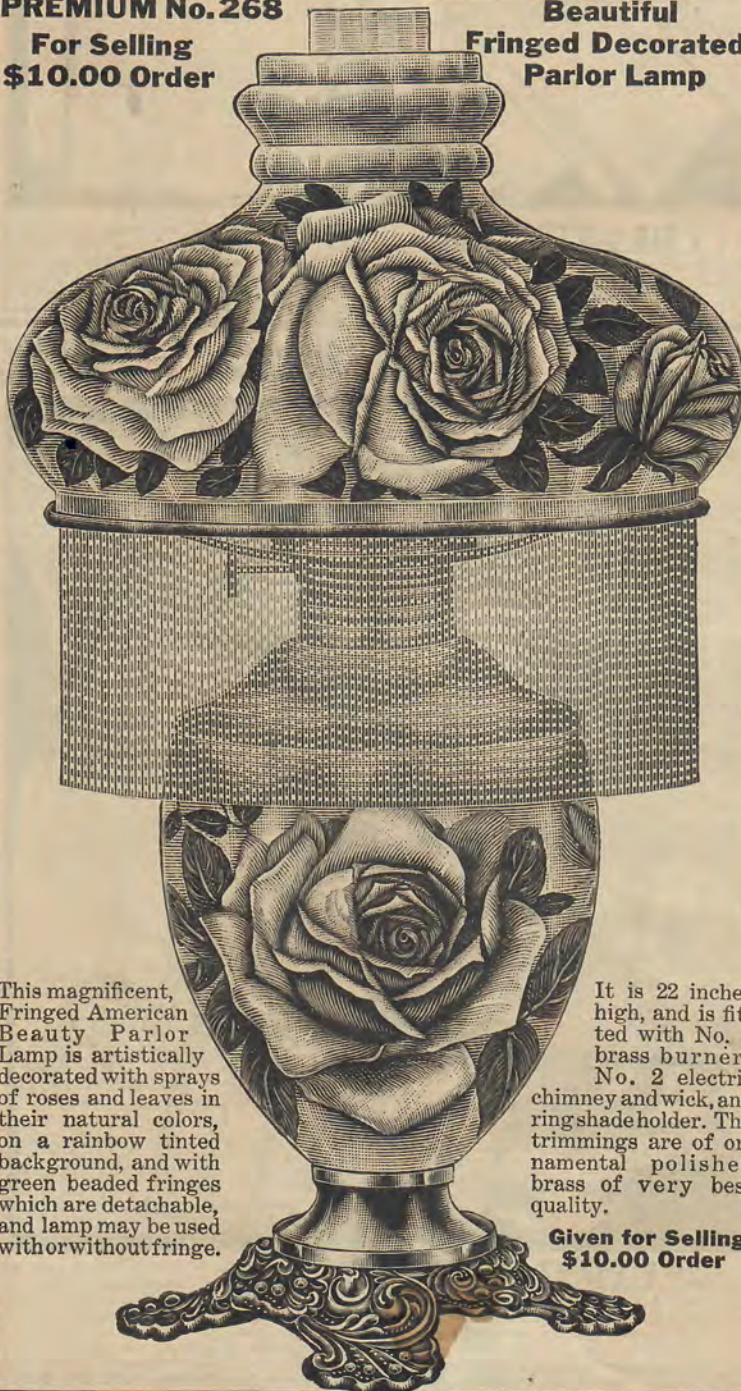

**PREMIUM No. 268
For Selling $10.00 Order**

Beautiful Fringed Decorated Parlor Lamp

This magnificent, Fringed American Beauty Parlor Lamp is artistically decorated with sprays of roses and leaves in their natural colors, on a rainbow tinted background, and with green beaded fringes which are detachable, and lamp may be used with or without fringe.

It is 22 inches high, and is fitted with No. 3 brass burner, No. 2 electric chimney and wick, and ring shade holder. The trimmings are of ornamental polished brass of very best quality.

Given for Selling $10.00 Order