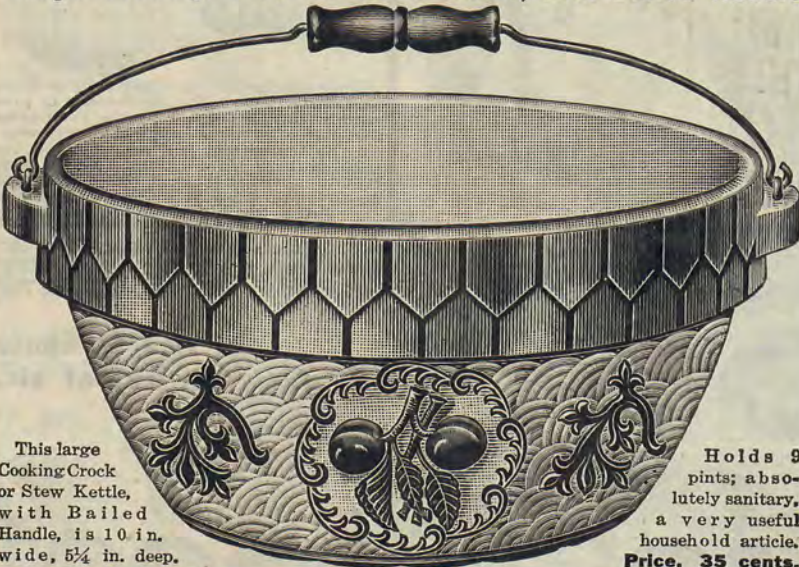

This large Cooking Crock or Stew Kettle, with Bailed Handle, is 10 in. wide, 5 1/4 in. deep.

Holds 9 pints; absolutely sanitary, a very useful household article. **Price, 35 cents.**

Number 74

Two Pint Covered Stoneware Jug

Price 25c