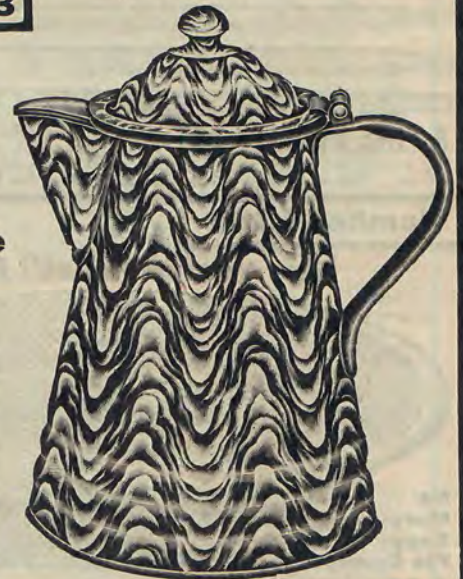

Number 1275

Price, 65c

Blue and White Enamelware Princess Kettle with Patent Lock Bail and Retinned Cover

This is a very useful household article. This Kettle is made of sheet steel and coated with beautiful blue and white enamelware on the outside and enameled in white on the inside. This is a large size kettle, measuring 9½ inches across the top and is extra deep. Fitted with heavy tin cover and "self-locking" bail. We guarantee it to be best first selected ware. Price, 65 cents.

Number 1271

Price \$1.00

10-Quart Blue and White Seamless Enamelware Water Pail

This is a very durable Pail, made of sheet steel, and coated with beautiful blue and white enamelware on the outside and enameled in white on the inside. It is manufacturer's regulation 10-quart size. We guarantee it to be best first selected ware. Holds 17 pints. Price, \$1.00.

Number 1273

Price, 85c

3-Quart Blue and White Enamelware Coffee Pot

This is an up-to-date Coffee Pot with enameled cover. It is made of sheet steel and coated with beautiful blue and white enamelware on the outside and enameled in white on the inside. It is manufacturer's regulation 3-quart size. We guarantee it to be best first selected ware, and to hold 5¾ pints. Price, 85 cents