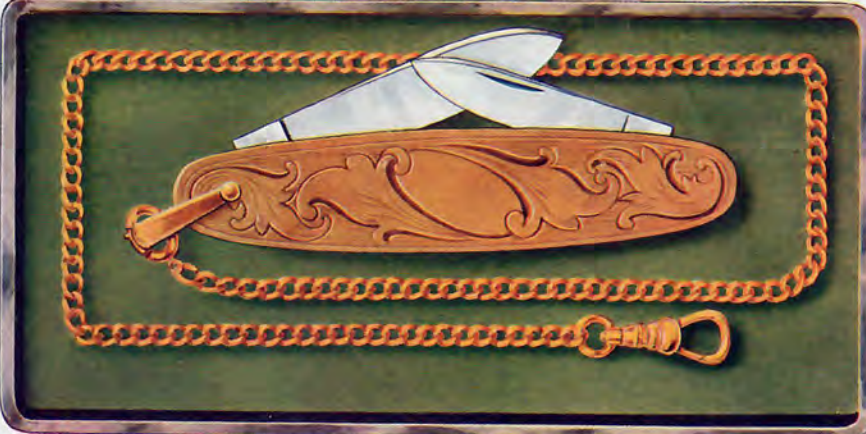

Number 8176 Price, 50c
Ornamental Rolled Gold Tie Clasp Bright polished finish. Beautiful raised design. Very strong spring.

**Number 8231 Rolled Gold Plate Engraved PRICE, \$2.00
Waldemar Knife and Chain in Velvet Lined Case**