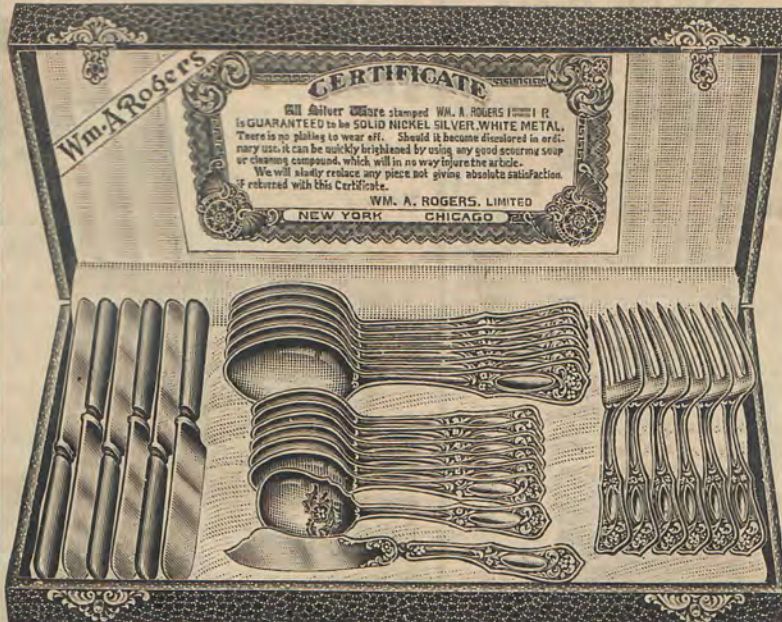

PREMIUM No. 993. For Selling $15.00 Order Rogers' Celebrated Silver Metal Set

This beautiful and useful Wm. A. Rogers' 26-piece set will not tarnish. It is the same all through and will last forever. There is no plating to wear off. It is the nearest substitute for genuine sterling silver and will outwear pure silver. Pieces are full size for table use. Set contains 6 knives, 6 forks, 6 tablespoons, 6 teaspoons, 1 sugar shell and 1 butter knife in fine lined case. **Entire 26-Piece Set Given for Selling $15.00 Order**

Hunting Case Warranted 10 Years