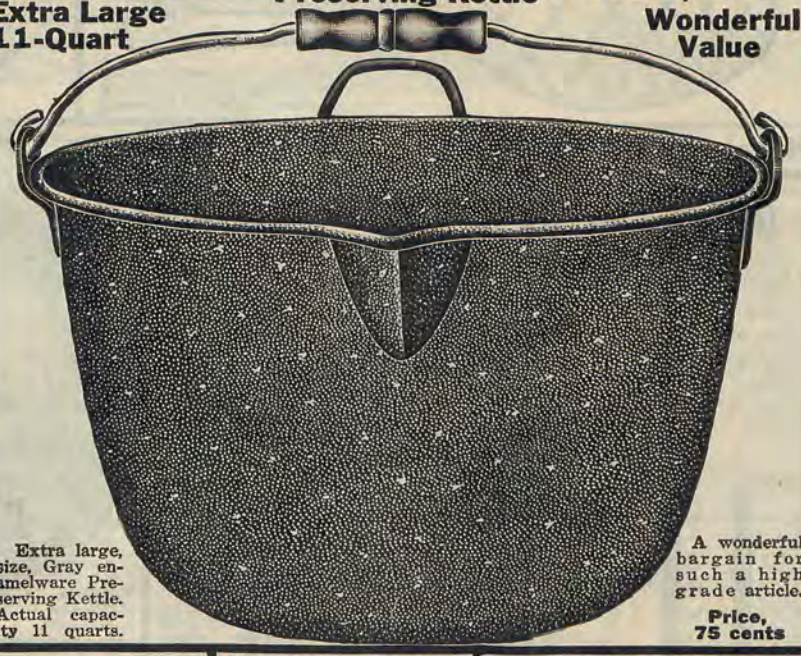

Number 1306

Price, 65c

12-Quart Roll Edge Gray Enamelware Dish Pan

This Gray Enamelware Dish Pan has a roll edge. There are no handles to break off.

It is the manufacturer's regulation 12-quart size.

Price, 65 cents.

Number 1265

Price, 35c

Gray Enamelware Drip or Bake Pan

These Pans are stamped from one piece of sheet steel, coated with gray inside and outside, and easily kept clean.

Meas-ures 13 inches long, 9 inches wide and 2 1/4 inches deep. Price, 35 cents.

Number 1262

Gray Enamelware Preserving Kettle

Price, 75c

Extra Large 11-Quart

Wonderful Value

Extra large, size, Gray enamelware Preserving Kettle. Actual capacity 11 quarts.

A wonderful bargain for such a high grade article.

Price, 75 cents

Number 1346

Price, 10c

Enamelware Basting Spoon

It is not necessary to describe this useful article as the name speaks for itself. This fine spoon is 12 inches long. Every housekeeper needs one. Price, 10 cents.