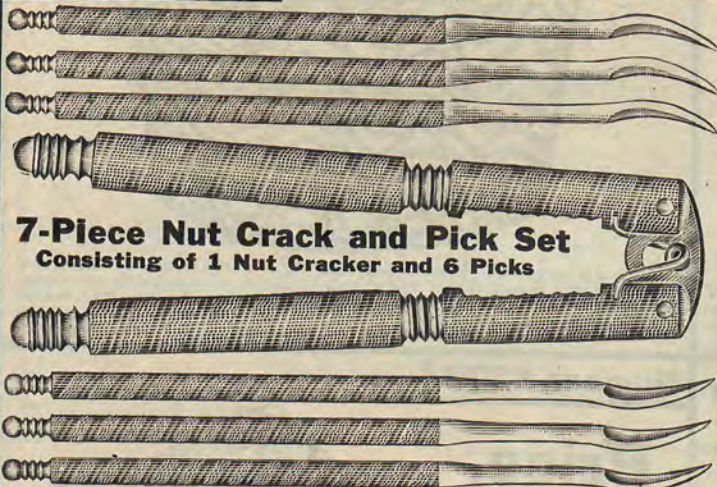

Price, 60 cents

It is manufacturer's regulation 6-qt. size. Guaranteed best first selected ware.

OUR GREAT SUCCESS IS DUE TO OUR GREAT VALUES

Number 1361 Price, 25c

Family Corn Popper

MADE OF BLUED SHEET STEEL like a roaster. Rolled edges stayed with strong wire frame. Metal handle. Sliding lid with stay-cool knob and holes for shaking out unpopped grains. Perforated bottom admits heat quickly. Extra large size. Price, 25 cents

Number 1348

Price 10c

2-Bladed Mincing or Chopping Knife

HANDY For mincing or chopping meats, vegetables, salads, fruits, etc. Has two sharp steel blades 5 1/2 inches long. Price, 10 cents

Number 1362

Price, 35c Per Set

7-Piece Nut Crack and Pick Set
Consisting of 1 Nut Cracker and 6 Picks

A FINE QUALITY SET Made of elegantly nickel plated finest crucible steel. Beautifully milled and turned. Wavy milling gives good grip. Spring adjusts cracker handles. Full large size. Length, 5 inches. Packed in compartment case. Price, for full 7-Piece Set, 35 cents