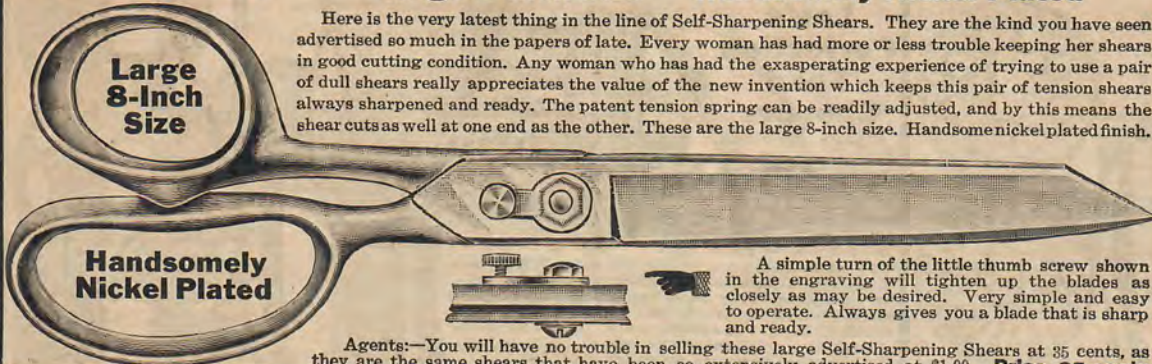

Number 2310

Price, 35c

Self-Sharpening Shears

Large 8-Inch Size Handsomely Nickel Plated

Here is the very latest thing in the line of Self-Sharpening Shears. They are the kind you have seen advertised so much in the papers of late. Every woman has had more or less trouble keeping her shears in good cutting condition. Any woman who has had the exasperating experience of trying to use a pair of dull shears really appreciates the value of the new invention which keeps this pair of tension shears always sharpened and ready. The patent tension spring can be readily adjusted, and by this means the shear cuts as well at one end as the other. These are the large 8-inch size. Handsome nickel plated finish.

Large 8-Inch Size

Handsomely Nickel Plated

A simple turn of the little thumb screw shown in the engraving will tighten up the blades as closely as may be desired. Very simple and easy to operate. Always gives you a blade that is sharp and ready.