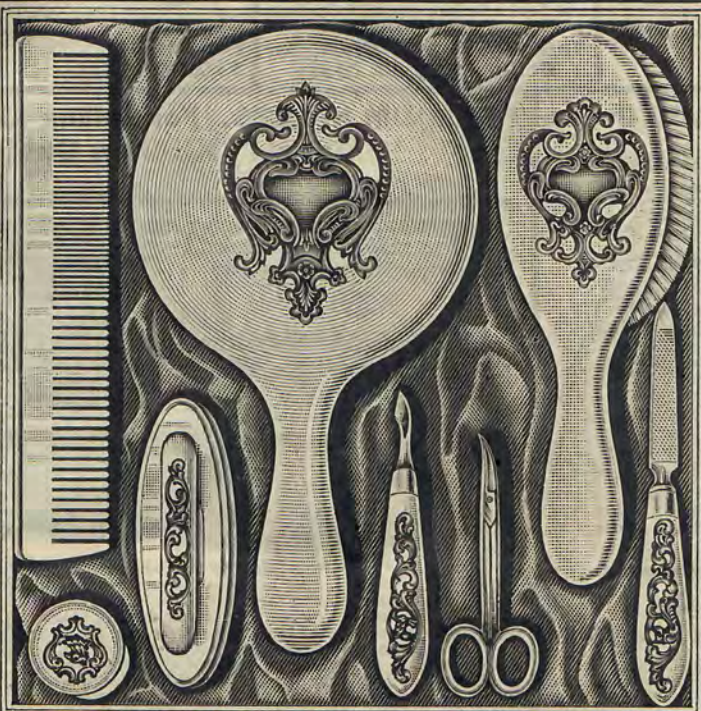

Entire 8-Piece Set Given for Selling \$10.00 Order

PREMIUM No. 214 For Selling \$25.00 Order

Combination Book Case and Writing Desk

Made of solid oak, rich golden finish, with back and inside fittings of hardwood veneer. Beautifully carved top. Strong and durable. Will last a lifetime. Large size. Height, 60 inches. Width, 30 inches. The lower part is a book case with two big handy shelves for books. Brass curtain rod comes with desk on which curtain can be hung to keep books clean and free from dust. The upper part is a writing desk with 7 pigeon holes and other compartments for correspondence, supplies, etc. Extending leaf gives a writing space 26 inches deep. It acts as desk cover and can be folded up and locked with key to insure privacy. Books, curtains and ornaments not included. **Given for Selling \$25.00 Order**