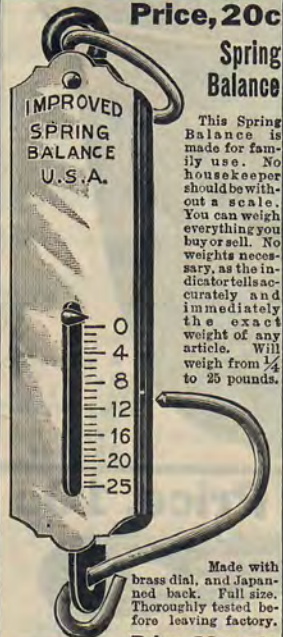

Made with brass dial, and Japanese back. Full size. Thoroughly tested before leaving factory. Price, 20 cents

Number 1355

Price, 90c

Large Size Tubular Lantern Complete