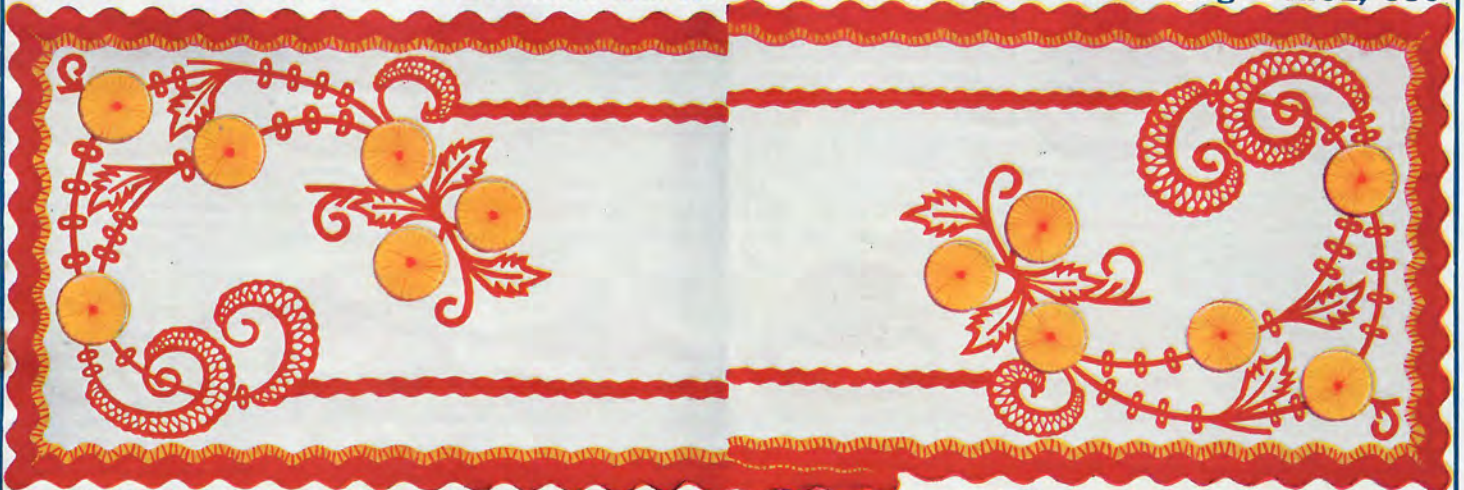

THE RICH BEAUTY OF THESE GOODS WILL WIN YOUR HEART

Number 2286 Beautiful Embroidered Mantel or Dresser Scarf—49 Inches Long PRICE, 65c

Beautiful Embroidered Mantel or Dresser Scarf, 49 inches long and 16 inches wide. Fine quality material worked in colors with silky embroidery floss in rich raised floral design. Graceful scalloped edge worked with red and golden embroidery floss. Every bit of design is worked on—not painted. Warranted to wash. **Price, 65 cents**