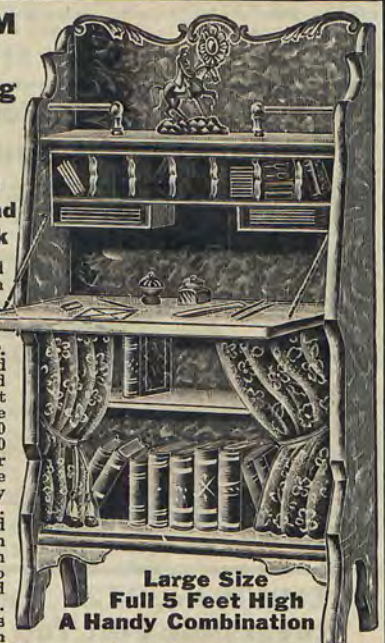

Entire 8-Piece Set Given for Selling \$10.00 Order

PREMIUM No. 214 For Selling \$25.00 Order

Combination Book Case and Writing Desk

Made of solid oak, rich golden finish, with back and inside fittings of hardwood veneer. Beautifully carved top. Strong and durable. Will last a lifetime. Large size. Height, 60 inches. Width, 30 inches. The lower part is a book case with two big handy shelves for books. Brass curtain rod comes with desk on which curtain can be hung to keep books clean and free from dust. The upper part is a writing desk with 7 pigeon holes and other compartments for correspondence, supplies, etc. Extending leaf gives a writing space 26 inches deep. It acts as desk cover and can be folded up and locked with key to insure privacy. Books, curtains and ornaments not included. **Given for Selling \$25.00 Order**