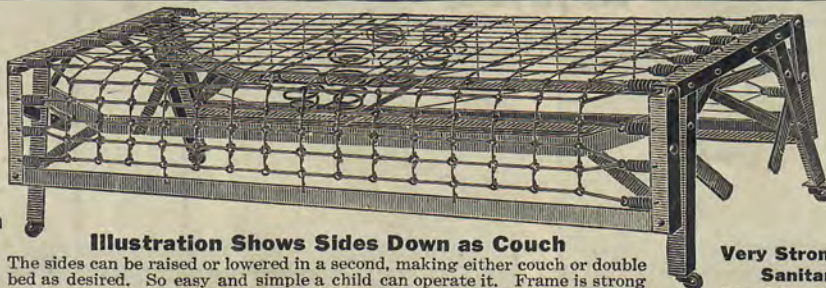

Sanitary Bed-Couch

With Sides Down It is a Couch With Sides Up It is a Large Full Size Bed For Two People

Illustration Shows Sides Down as Couch

The sides can be raised or lowered in a second, making either couch or double bed as desired. So easy and simple a child can operate it. Frame is strong sanitary steel in beautiful oxidized gold bronze and black finish. Oil tempered helical springs and 2 rows of coil springs held in place by strong cables. Cannot sag. Height, 16 inches. Length, 72 inches. Width, as couch, 23 inches. Width, as double bed, 43 inches. Shipped flat, thus insuring safe arrival. This Sanitary Bed-Couch Given for Selling $15.00 Order

Very Strong Sanitary Steel Frame in Oxidized Gold Bronze and Black Finish