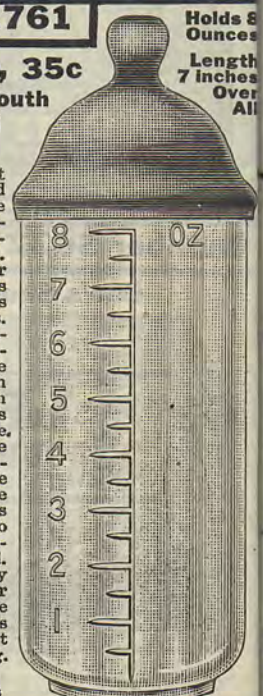

Holds 8 Ounces Length 7 inches Over All