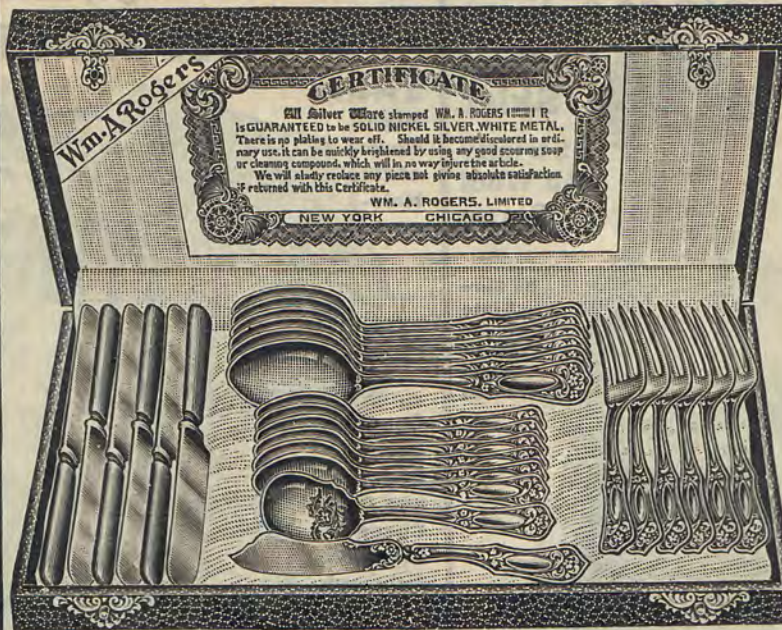

PREMIUM No. 993. For Selling $15.00 Order Rogers' Celebrated Silver Metal Set

This beautiful and useful Wm. A. Rogers' 26-piece set will not tarnish. It is the same all through and will last forever. There is no plating to wear off. It is the nearest substitute for genuine sterling silver and will outwear pure silver. Pieces are full size for table use. Set contains 6 knives, 6 forks, 6 tablespoons, 6 teaspoons, 1 sugar shell and 1 butter knife in fine lined case. **Entire 26-Piece Set Given for Selling $15.00 Order**