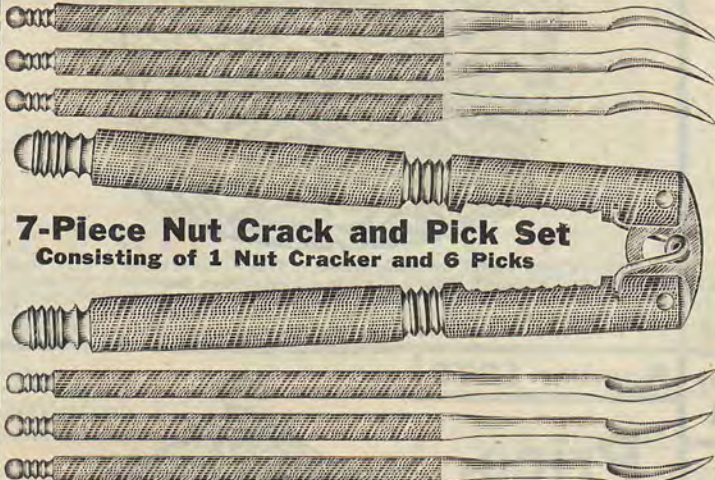

Price, 60 cents

It is manufacturer's regulation 6-qt. size. Guaranteed best first selected ware.

OUR GREAT SUCCESS IS DUE TO OUR GREAT VALUES

Number 1361 Price, 25c

Family Corn Popper

MADE OF BLUED SHEET STEEL like a roaster. Rolled edges stayed with strong wire frame. Metal handle. Sliding lid with stay-cool knob and holes for shaking out unpopped grains. Perforated bottom admits heat quickly. Extra large size. **Price, 25 cents**

Number 1348

Price 10c

2-Bladed Mincing or Chopping Knife

HANDY For mincing or chopping meats, vegetables, salads, fruits, etc. Has two sharp steel blades $5\frac{1}{8}$ inches long. **Price, 10 cents**

Number 1362

Price, 35c Per Set

7-Piece Nut Crack and Pick Set
Consisting of 1 Nut Cracker and 6 Picks

A FINE QUALITY SET Made of elegantly nickel plated finest crucible steel. Beautifully milled and turned. Wavy milling gives good grip. Spring adjusts cracker handles. Full large size. Length, 5 inches. Packed in compartment case. **Price, for full 7-Piece Set, 35 cents**