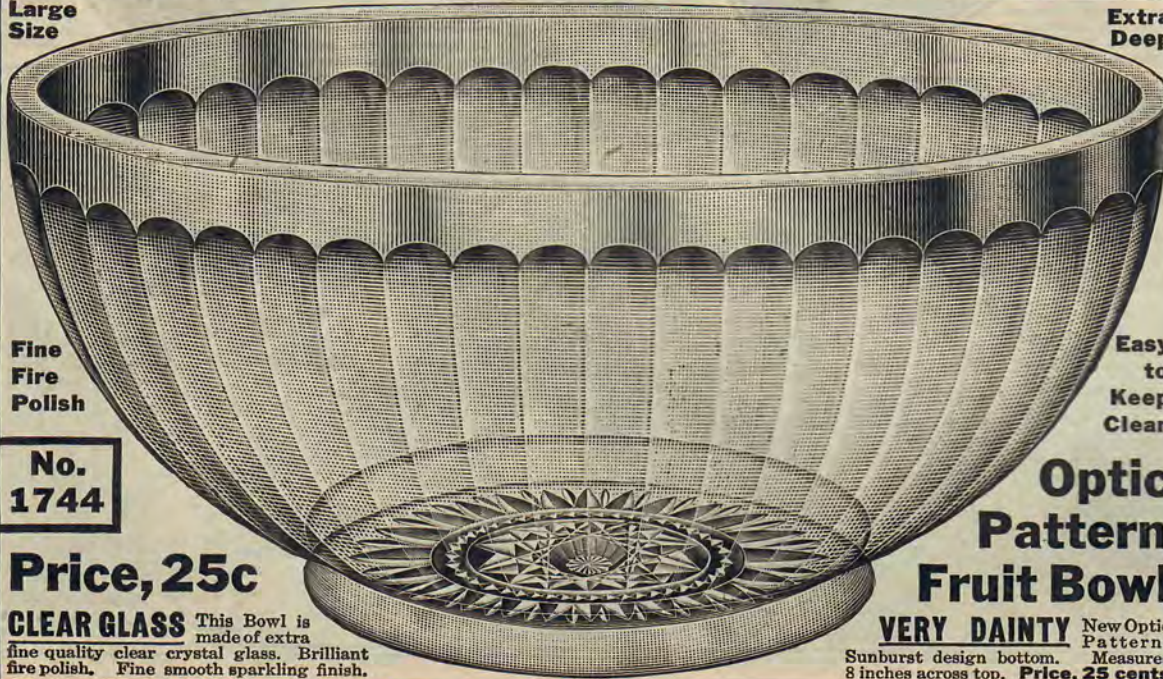

Fine Fire Polish

No. 1744

Price, 25c

CLEAR GLASS This Bowl is made of extra fine quality clear crystal glass. Brilliant fire polish. Fine smooth sparkling finish.

Extra Deep

Number 1745

Price, 5c
Clear Crystal Glass
Toothpick Holder