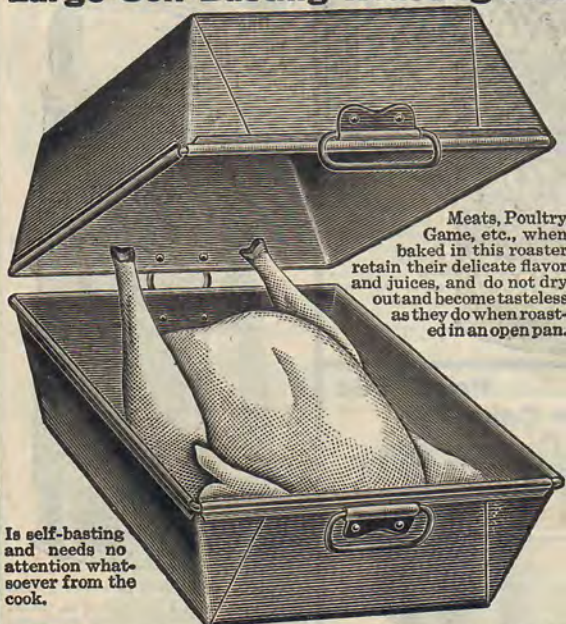

Meats, Poultry Game, etc., when baked in this roaster retain their delicate flavor and juices, and do not dry out and become tasteless as they do when roasted in an open pan.

Is self-basting and needs no attention whatsoever from the cook.

This Roaster is made of sheet steel, with a heavy iron wire edge and has interlocking handles. Top and bottom are corrugated so as to allow the gravy to pass under the article being roasted. Can be used as separate pans, if desired. Size, 15 inches long, 10 inches wide, 7 inches high. Price, 60 cents

Number 1282

Price, $1.50

Lee's Perfection Self-Basting Roaster