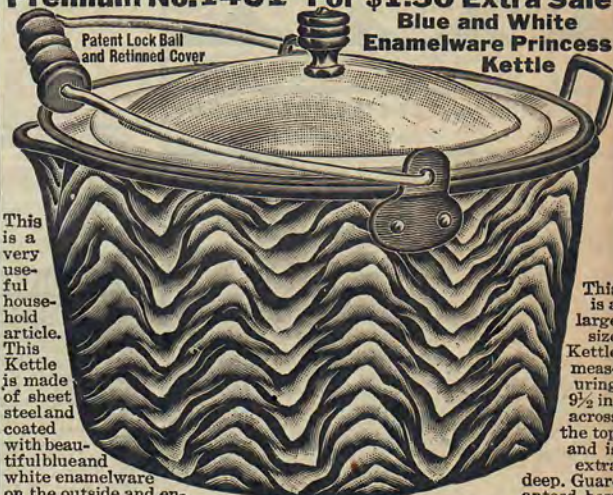

This is a very useful household article. This Kettle is made of sheet steel and coated with beautiful blue and white enamelware on the outside and enameled in white on the inside.

This is a large size Kettle measuring 9 1/2 in. across the top and is extra deep. Guaranteed best first-selected ware.

For $3.00
Extra
Sale

**PREMIUM
No. 1398**

Made of heavy, seamless sheet steel, beautifully blue and white enameled outside; white inside. Pitcher holds 3 1/2 quarts.

Blue and White Acid Proof enamelware Pitcher and Wash Bowl Large Size