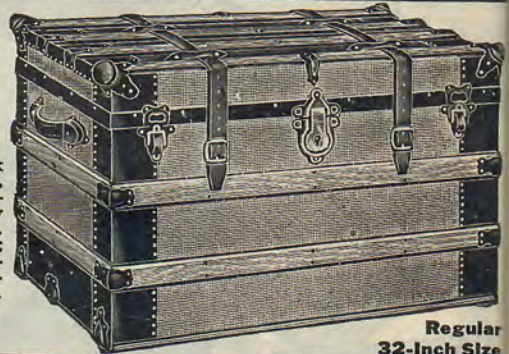

PREMIUM No. 235

For Selling \$18.00 Order
Duck Covered Trunk

Durable iron bound Duck Covered Flat Top Trunk, suitable for ladies or gentlemen. Has set-up tray with covered hat box. Steel bottom rollers; brass monitor lock protectors; Straps and buckles of best material. Regular 32 inch size. **Given for Selling \$18.00 Order**