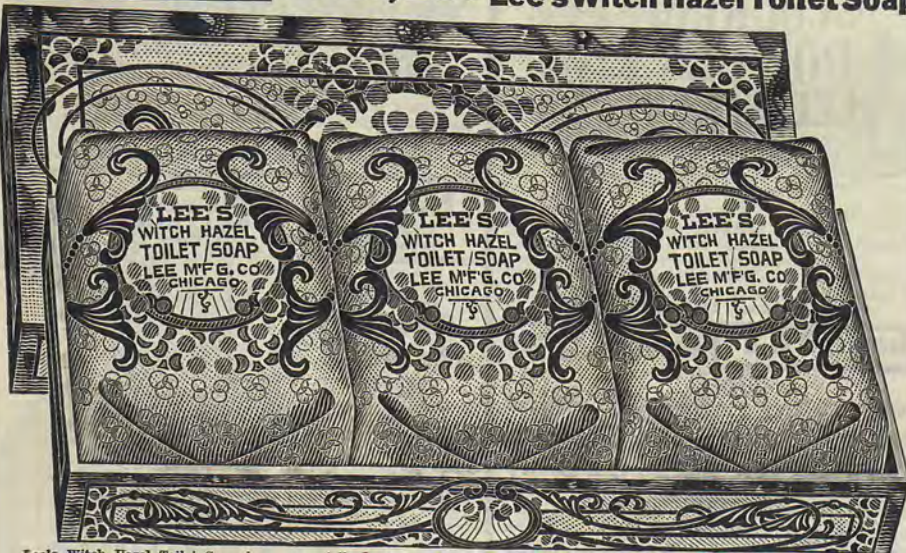

Number 5056

Price, 25c For Box Containing 3 Cakes
Lee's Witch Hazel Toilet Soap

Lee's Witch Hazel Toilet Soap is an especially fine soap made from the finest selected ingredients, perfumed and perfectly milled. It keeps the skin soft and delicate. Every lady will appreciate this soap and recommend it to her friends. It is especially for toilet and bath. Each cake is put up in a handsome, lithographed wrapper, three 3-oz. cakes to the box, which bears handsome, lithographed label. Price, per box, 25 cents.

No. 5048

Number 6005

Price, 35c

Price, 10c
Lee's Liquid Glue

Lee's Universal Liniment