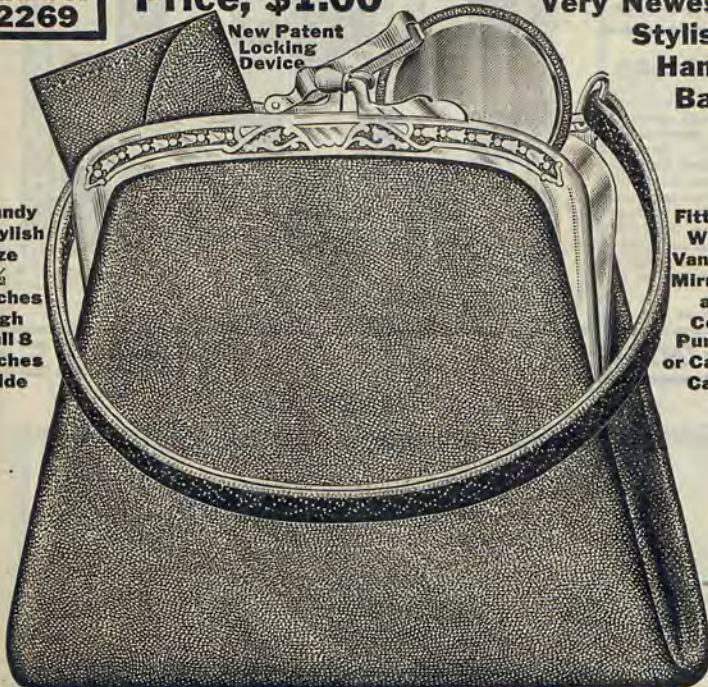

Handy Stylish Size 7 1/2 Inches High Full 8 Inches Wide

Fitted With Vanity Mirror and Coin Purse or Card Case

The very newest style and a remarkable big value. Made of fine grained black stock in one continuous piece. Gusseted ends. Strong frame, richly nickel plated and engraved. Closes with ball snap clasp fitted with new patented locking device which prevents bag from flying open by accident. Double stitched swinging handle. Lined with gray moire. Pocket inside. Fitted with vanity mirror with leatherette back and snap fastened coin purse or card case. Width, 8 inches. Height, 7 1/2 inches. Price, complete, $1.00

Number 2144

Price, 25c Barometer