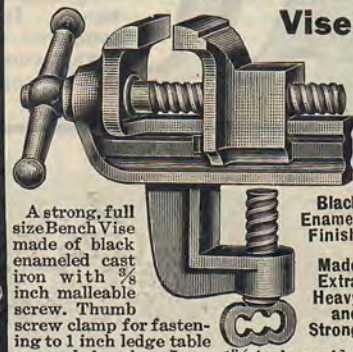

Number 1329 Price, 25c

Combination Full Nickel Plated Plier

This Plier is of heavy metal with milled jaws, suitable to grip tightly anything flat or round up to 3/4 inch; can be used as a wrench to screw up bolt nuts, any size up to 3/4 inches. An indispensable item around the house. Combines all in one, a gas plier, flat plier and wrench. The jaws can be set in two different spaces according to the work required of them. Measures over 6 inches long and fully nickel plated. **Price, 25 cents.**

Number 1347 Price, 10c

All kinds and sizes of Genuine Steel Wire Nails for the home. An assortment of nails, brads, tacks, etc. **Price, 10 cents**

Number 1390 Price, 25c
Iron Bench Vice

A strong, full size Bench Vice made of black enameled cast iron with 3/4 inch malleable screw. Thumb screw clamp for fastening to 1 inch ledge table or work bench. Jaws, 1 1/2 inches wide. Opens to hold articles up to 2 inches in diameter. Weight, 18 ounces. Length, 5 1/2 inches. **Price, 25 cents**