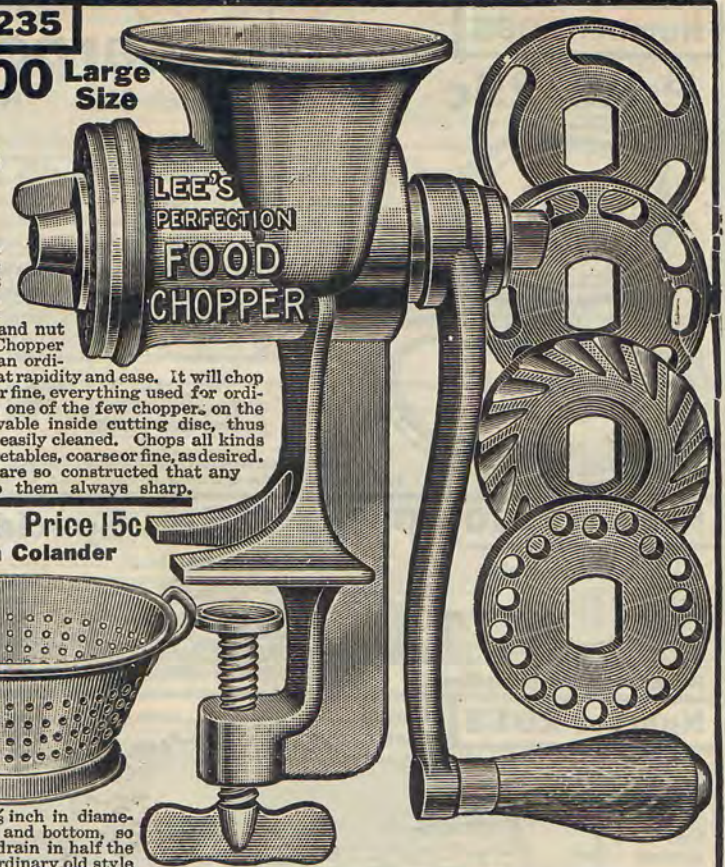

Number 1235
Price, $2.00 Large Size

Lee's Perfection Food Chopper