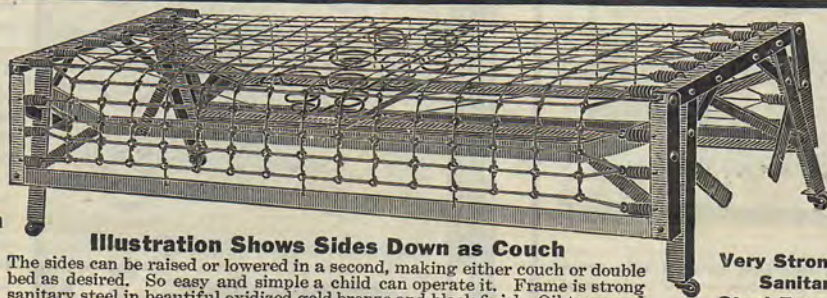

Illustration Shows Sides Down as Couch

The sides can be raised or lowered in a second, making either couch or double bed as desired. So easy and simple a child can operate it. Frame is strong sanitary steel in beautiful oxidized gold bronze and black finish. Oil tempered helical springs and 2 rows of coil springs held in place by strong cables. Cannot sag. Height, 16 inches. Length, 72 inches. Width, as couch, 23 inches. Width, as double bed, 43 inches. Shipped flat, thus insuring safe arrival. This Sanitary Bed-Couch Given for Selling $15.00 Order

Very Strong Sanitary Steel Frame in Oxidized Gold Bronze and Black Finish