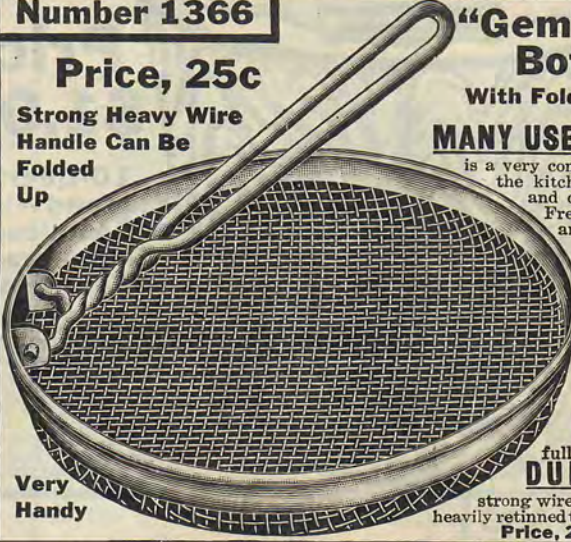

ECONOMICAL

Toasts four slices of bread at the same time. While the bread is toasting, tea or coffee can be made on the top thus effecting a saving of fuel. Saves time and trouble.

WELL MADE

All metal. Measures 4 inches high and $6\frac{1}{2}$ in. square. **Price, 25 cents**

Full Large Size

Number 1366

Price, 25c

Strong Heavy Wire Handle Can Be Folded Up

"Gem" Kettle Bottom

With Folding Handle

MANY USES

This Handled Kettle Bottom is a very convenient article in the kitchen. It lifts out and drains doughnuts, French fried potatoes and all kinds of croquettes. Just the thing for boiling eggs. Also useful as berry washers, cake cooler, pie cooler, odorless broiler and toaster, coarse strainer, cruller, etc.

LARGE

Measures full 8 inches across.

DURABLE

Made of strong wire net in solid frame; heavily retinned to prevent rusting. **Price, 25 cents**

Very Handy

Number 1363

Price, 25c

New "Krisp Krust" Pie Plate

No More Soggy Pie Crusts

It Bakes Both Top and Bottom

A NEW INVENTION Bakes pies quicker and better than the old way. Made of strong wire net which allows hot air to reach the bottom crust and bake it nice and crisp. With this new "Krisp Krust" plate you can have no soggy bottom crust. Fine for cookies. Largest size. **Price, 25 cents**