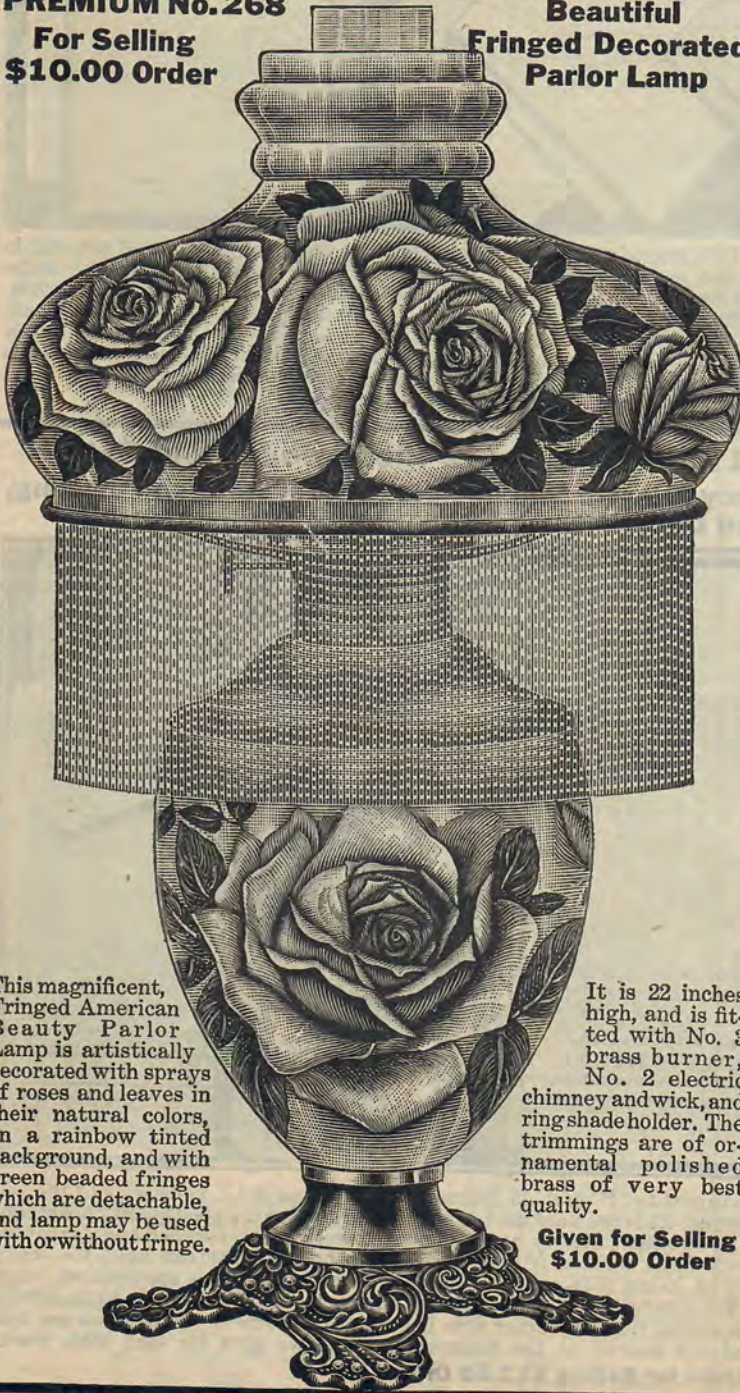

PREMIUM No. 268
For Selling \$10.00 Order

Beautiful Fringed Decorated Parlor Lamp

This magnificent, Fringed American Beauty Parlor Lamp is artistically decorated with sprays of roses and leaves in their natural colors, on a rainbow tinted background, and with green beaded fringes which are detachable, and lamp may be used with or without fringe.