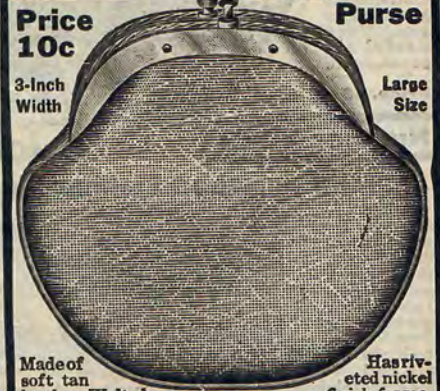

Ladies' Coin Purse

3-Inch Width

Large Size

Made of soft tan leather. Welted.

Has riveted nickel finish frame.