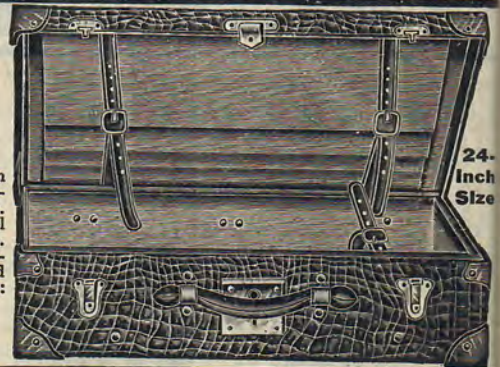

24-Inch Size