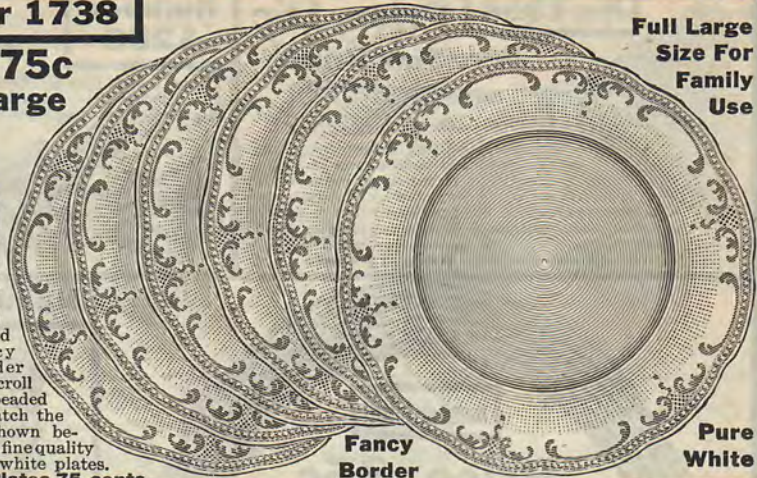

Number 1738

Price, 75c
For 6 Large Dinner Plates
FULL SIZE

These are full large size dinner plates. Made of pure white, genuine semi-porcelain. Highly polished smooth glazed finish. Fancy embossed border in graceful scroll design with beaded edge. They match the meat platter shown below. These are fine quality beautiful pure white plates. Price, for 6 Plates 75 cents