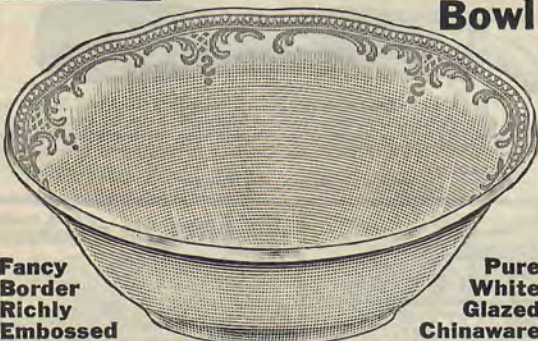

Fancy Border Richly Embossed

Pure White Glazed Chinaware

A VERY HANDY BOWL Made of pure white genuine semi-porcelain chinaware. Highly polished, smooth glazed finish. Fancy embossed border. For serving soups and cereals (oatmeal, rice, mush, etc.). Extra deep. Measures full 6 inches across top. Price, 10 cents

Number 1741 Price 25c
China Shaving Mug