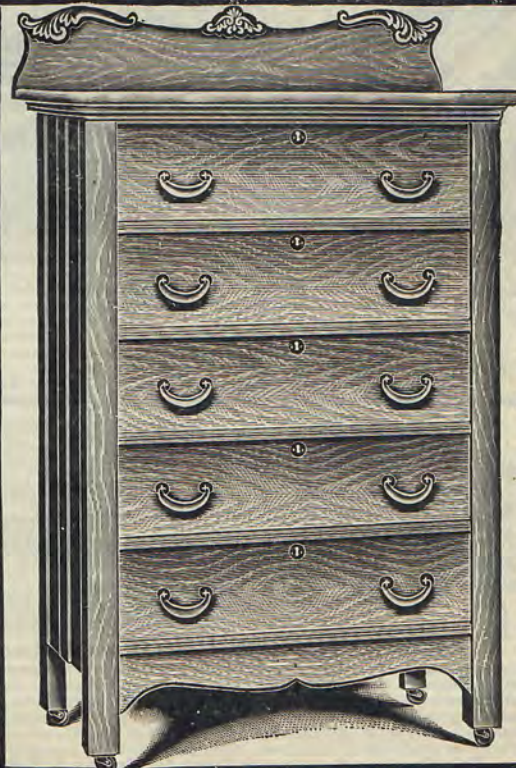

**PREMIUM
No. 220**

**For Selling
\$25.00
Order**

**Oak
Chiffonier**

Here is the best value we have ever offered in genuine solid golden oak. Full size, 53 inches high, with shaped double top, 30x18 inches. Five roomy drawers, brass fittings and ball-bearing casters. The material and workmanship is of the very best, and there is nothing better made in a plain, substantial chiffonier. The illustration tells the rest of the story. No bedroom complete without a piece of this handsome and useful furniture.