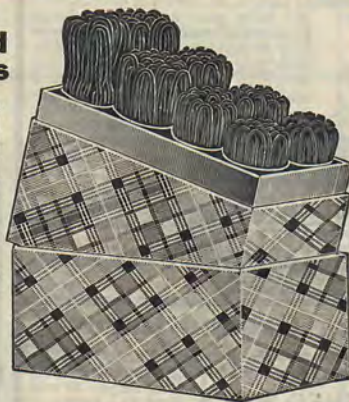

This is a very good Thimble, strong and durable. Be sure to give size. **Price, 10 cents**

Number 2076

Price, 10c

Box of Assorted Hair Pins

This is a large box of assorted sizes of good quality hair pins, containing 200 in all. A very useful article, which every lady needs. They are put up in a nicely decorated box.

Price, per box, 10 cents