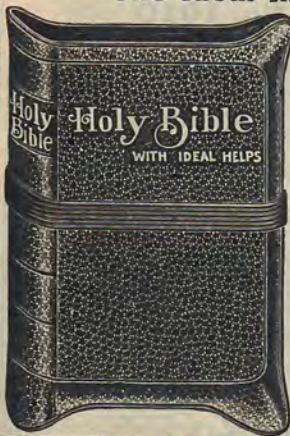

**PREMIUM No. 2161 $4.00 Extra Sale
The Ideal Illuminated Bible**

**For Home and Sunday School
The Famous King James Version**

Good print, good paper, new and clear type. It contains in addition to the old and new Testaments—the Bible proper, many extra and valuable features as follows: Standard Helps to the Study of the Bible by the most eminent Biblical Scholars. Especially adapted for the use of Sunday-School Scholars, Ministers, Teachers, Christian Endeavor and Epworth League Workers and all other Bible readers. Revised Questions and Answers on the Old and New Testaments. Beautiful Maps Printed in Colors, also a large number of full page illustrations in colors, which were reproduced from famous paintings. Biblical subjects that interest and help in the further understanding of the Bible.

Bound in Imperial Seal, "Divinity Circuit," Gold Back and Side Titles, Linen Lined, Carmine under Gold Edges, Flexible binding.