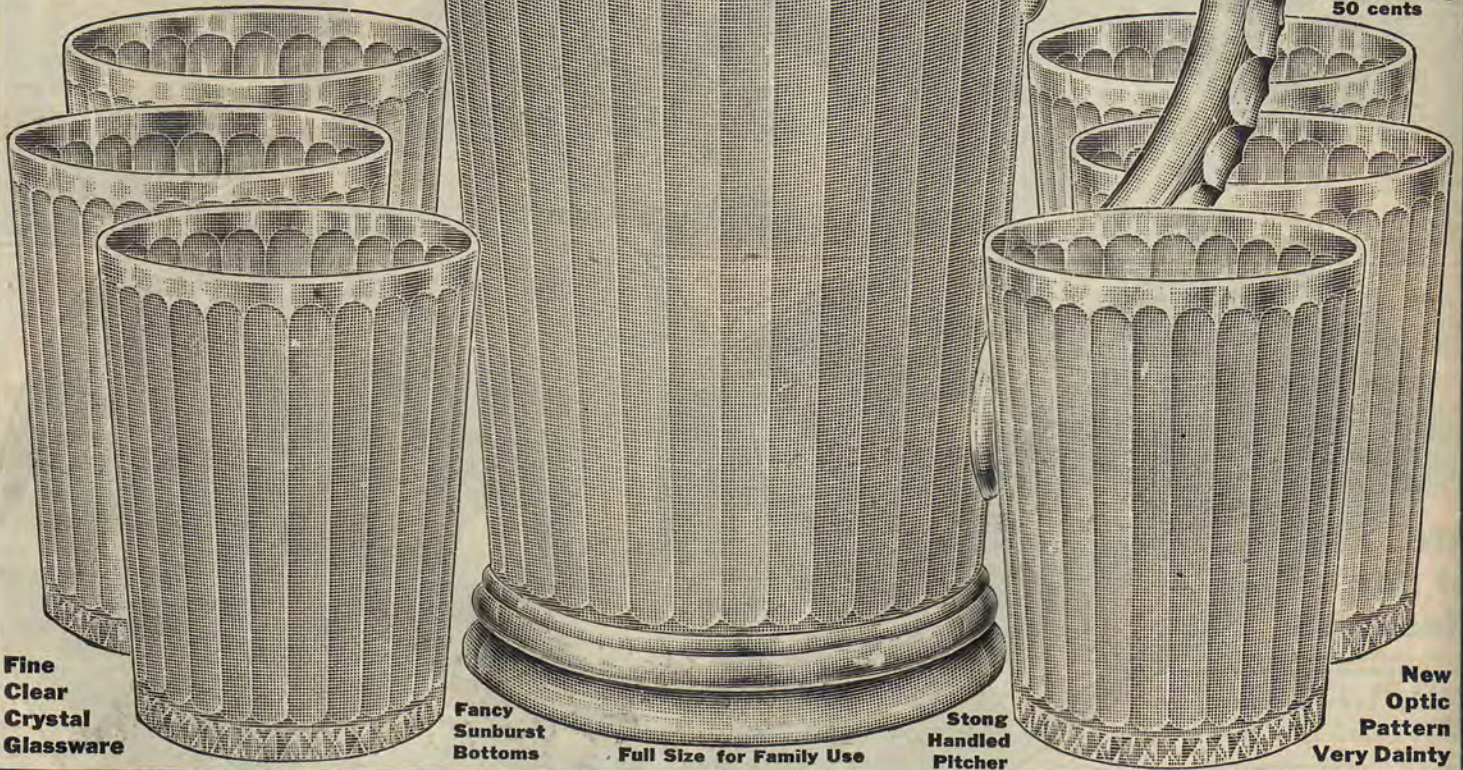

OUR LEGALLY BINDING GUARANTEE stands back of every article shown and described in this wonderful catalogue. This big, powerful, reliable Company stands back of every picture and every word. The illustrations are guaranteed to be faithful likenesses of the goods themselves. The descriptions of goods are guaranteed to be truthful and reliable.

Why You Can Believe Every Word

Number 1743

Price, 50c

For This 7-Piece Glass Water or Lemonade Set

Beautiful New Optic Pattern

EXTRA FINE QUALITY GLASS This large 7-piece set is made of extra fine quality clear crystal glass in beautiful New Optic Pattern. Brilliant fire polish. Smooth sparkling finish. Easy to keep clean. Bottoms of tumblers and pitcher in splendid sunburst design which glistens with rich beauty. Pitcher has graceful curved spout and strong fancy notched handle. **Price, for full Set of 7 Pieces 50 cents**