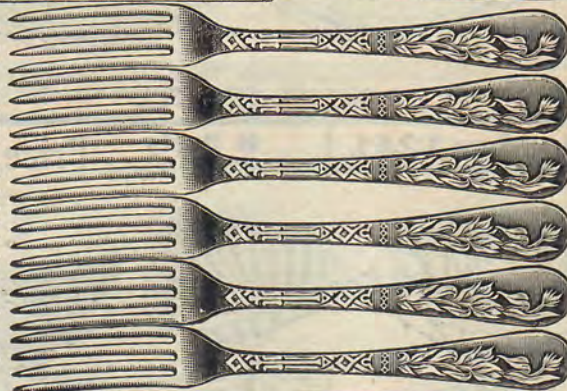

OUR CONSTANT AIM IS TO GIVE YOU BIG VALUES

Number 2232

Price, 90c

Set of Steel Knives and Forks

These Knives are almost 9 inches long, and the Forks 7½ inches long. Full size for family and table use. They are made of good quality steel, and are fitted with coco bolo handles.

Price, 90c for the set

Number 2074

Price, $1.00

Set of Silverine Plated Knives and Forks

These Knives and Forks are heavily silverine plated, with beautiful fancy handles as shown in illustration. They are full size, for family and table use, the knives measuring 9 1/8 inches long and the forks measuring 7 3/8 inches long.

Price, $1.00 for the set

Number 1339

Price, 25c

Cold Handle Steel Frying Pan

This Frying Pan is made of a solid piece of cold rolled steel, highly polished with patent cold handle. Measures 9 inches across the top and is 1 1/8 inches deep. Price, 25 cents

No. 1340

Price, 15c

Long Bread Pan

and 3 inches high. A Pan that will give entire satisfaction. Price, 15 cents.

Number 1323

Price, 60c

Large Self-Basting Roasting Pan

Meats, Poultry Game, etc., when baked in this roaster retain their delicate flavor and juices, and do not dry out and become tasteless as they do when roasted in an open pan.

Is self-basting and needs no attention whatsoever from the cook.

This Roaster is made of sheet steel, with a heavy iron wire edge and has interlocking handles. Top and bottom are corrugated so as to allow the gravy to pass under the article being roasted. Can be used as separate pans, if desired. Size, 15 inches long, 10 inches wide, 7 inches high. Price, 60 cents

Number 1282

Price, $1.50

Lee's Perfection Self-Basting Roaster

LEE'S PERFECTION ROASTER