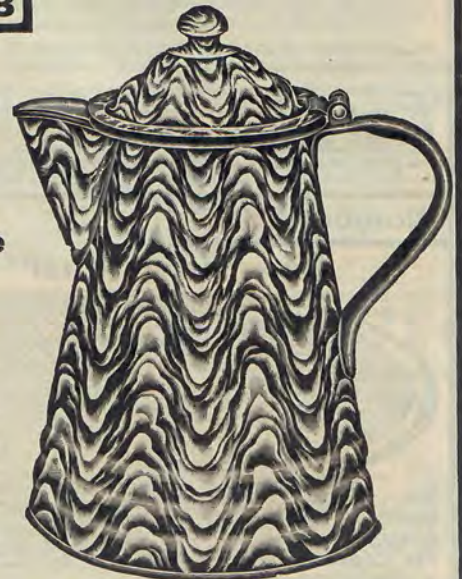

Number 1275

Price, 65c

Blue and White Enamelware Princess Kettle with Patent Lock Bail and Retinned Cover

This is a very useful household article. This Kettle is made of sheet steel and coated with beautiful blue and white enamelware on the outside and enameled in white on the inside. This is a large size kettle, measuring 9 1/2 inches across the top and is extra deep. Fitted with heavy tin cover and "self-locking" bail. We guarantee it to be best first selected ware. Price, 65 cents.

Number 1271

Price \$1.00

10-Quart Blue and White Seamless Enamelware Water Pail

This is a very durable Pail, made of sheet steel, and coated with beautiful blue and white enamelware on the outside and enameled in white on the inside. It is manufacturer's regulation 10-quart size. We guarantee it to be best first selected ware. Holds 17 pints. Price, \$1.00.

Number 1273

Price, 85c

3-Quart Blue and White Enamelware Coffee Pot

This is an up-to-date Coffee Pot with enameled cover. It is made of sheet steel and coated with beautiful blue and white enamelware on the outside and enameled in white on the inside. It is manufacturer's regulation 3-quart size. We guarantee it to be best first selected ware, and to hold 5 3/4 pints.