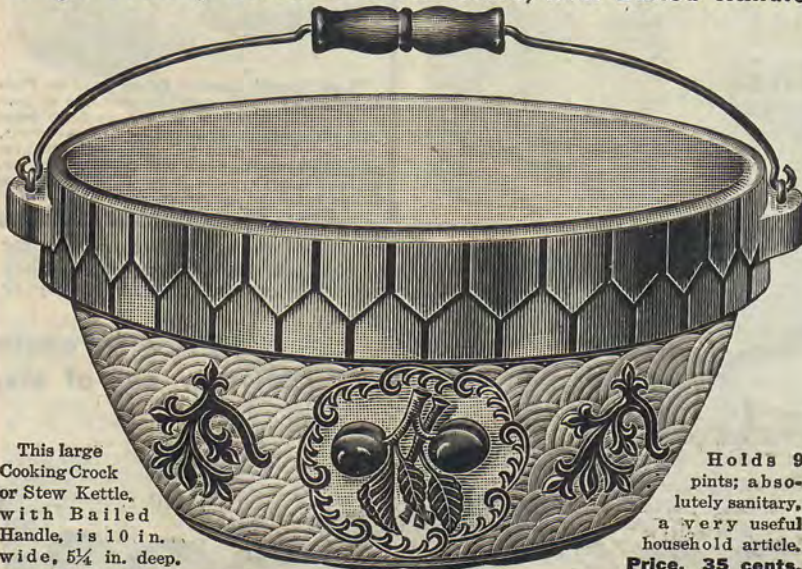

Price, 35c
Large Cooking Crock or Stew Kettle, with Bailed Handle

This large Cooking Crock or Stew Kettle, with Bailed Handle, is 10 in. wide, 5 1/4 in. deep.

Holds 9 pints; absolutely sanitary, a very useful household article. **Price, 35 cents.**

Number 74