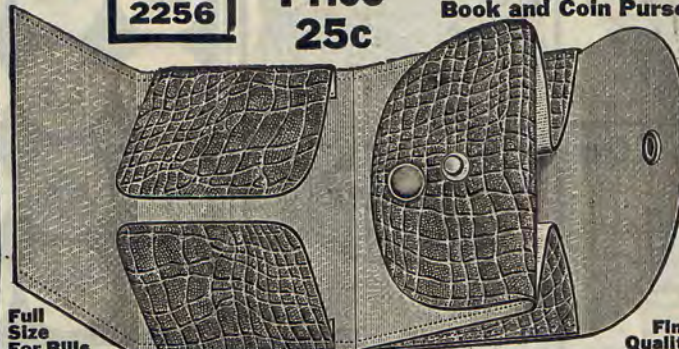

Genuine Leather Bill Book and Coin Purse

Full Size For Bills

Fine Quality

Made of genuine leather with soft pliable finish. Carefully sewed and tooled. Bill book section has safety flaps to hold in paper money. Coin purse or card case has collapsible sides. Both sections have snap fasteners. **Price, 25 cents**

No. 2077

Price 10c