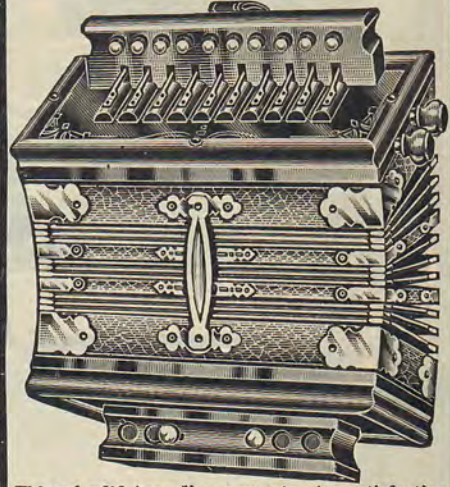

Premium No. 915
For Selling \$12.00 Order
Accordion

This splendid Accordion is sure to give satisfaction. It has ten keys, two sets of reeds, triple bellows, two stops, open action, beautiful polished panels and mouldings, nickel corners and clasps. Bellows folds protected with metal corners. Size 11x8 inches. High grade. Strictly first class. Lovely, sweet tone. Given for Selling \$12.00 Order