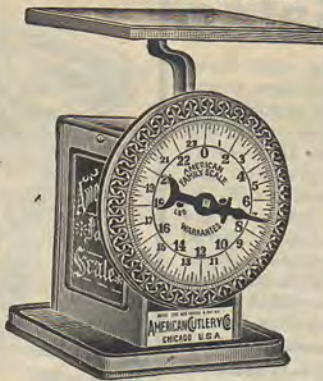

**PREMIUM No. 1083
For $3.50 Extra Sale
Household Family Scale**

We will send this useful and reliable Household Scale to any of our agents who will take orders for $3.50 worth of goods more than is necessary to earn the premium they are working for. This is a very accurate and reliable scale, with steel frame and top, Japanned, striped and ornamented. Is 9 in. high with top 5 1/2 x 5 1/2 in. Weighs accurately from 1 oz. to 24 lbs.