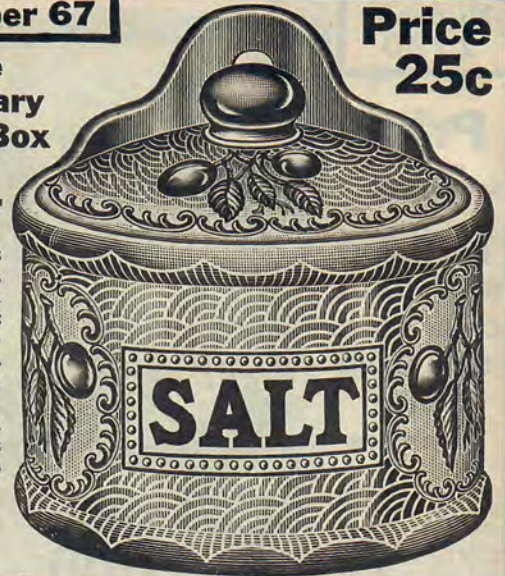

Price 25c
Large Sanitary Salt Box and Cover

This Salt Box is large, beautiful and useful; also sanitary; a household necessity, being used at least three times a day.

Price, 25 cents

Number 66