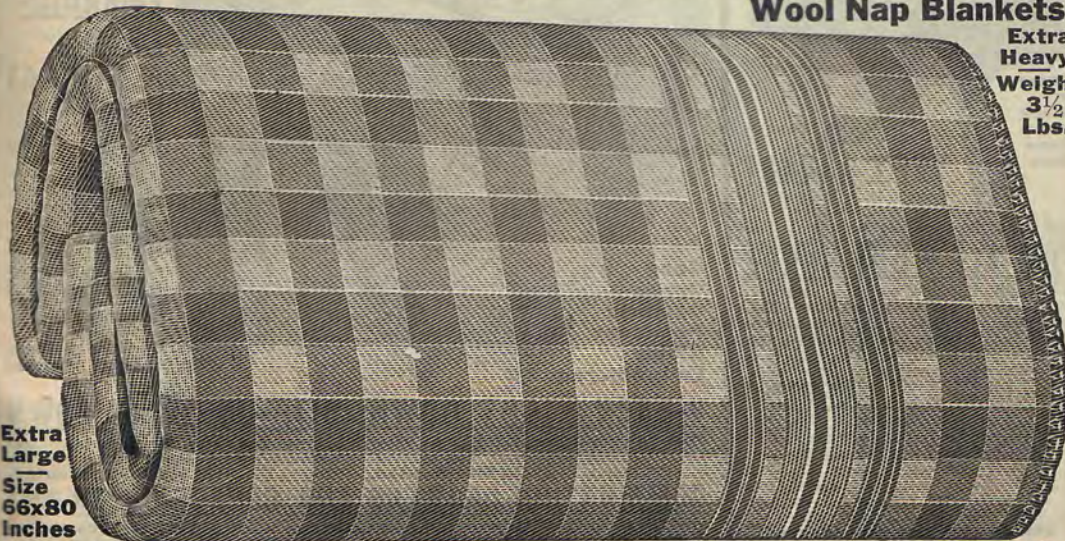

PREMIUM No. 1042 For Selling $10.00 Order. Pair Fine Plaid Wool Nap Blankets

Extra Large Size 66x80 inches

This pair of warm Blankets have extra thick, soft, fluffy nap, with the delicate softness of fine lambs' wool. Wear and wash fine. Beautiful light brown and white plaid color. Ends are carefully overlock stitched. Full large size for double bed, measuring 66x80 inches. Extra well made; extra soft and warm; extra fine. **This Pair of Blankets Given for Selling $10.00 Order.**

Extra Heavy Weigh 3 1/2 Lbs.