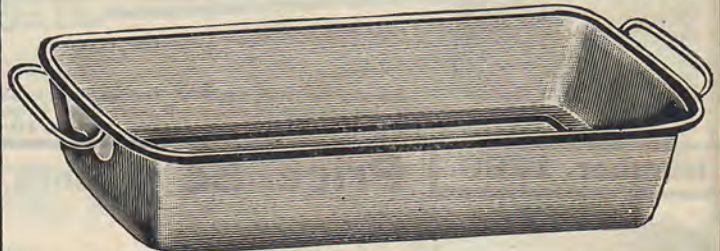

The best and most satisfactory Bread Pan. Made of superior quality smooth sheet iron; has round corners. 13 inches long, 6 1/2 inches wide. These pans are very easily kept clean. **Price, 15 cents.**

Number 2006

Price, 50c

"Firm Grip" Hollow Handle Tool Set