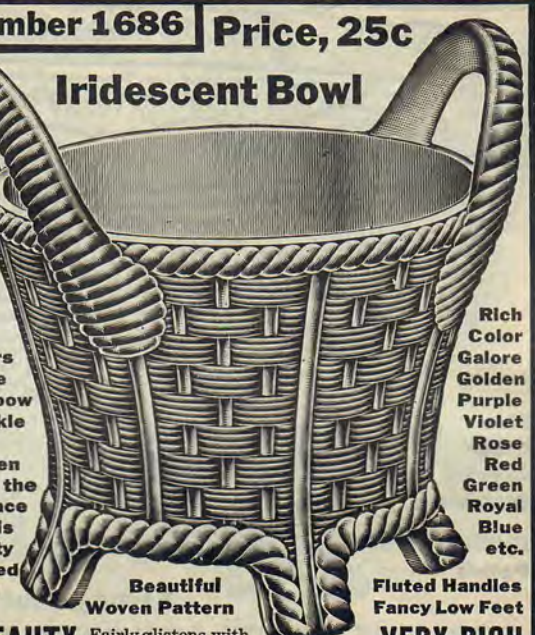

Fluted Handles
Fancy Low Feet

VERY RICH

Nu
Pri
FINE
This be
glass,
glist
Shake
ished
fancy
stoppe
s t r o
grace
fluted
dle.
A Set
That
Elega
Looki
and v
Usefu
Full
Large
Size
Famili
Nu
Pr
Ext
Cle
9 In
6 1/4
Act
Fine
Clean
Crys-
Glass
ELE
high
made
glass
in the
ish.
Anyo
will p
ered h
EXT
this b
ble,
and is
base t
Fanc
Stro
Cut
Des