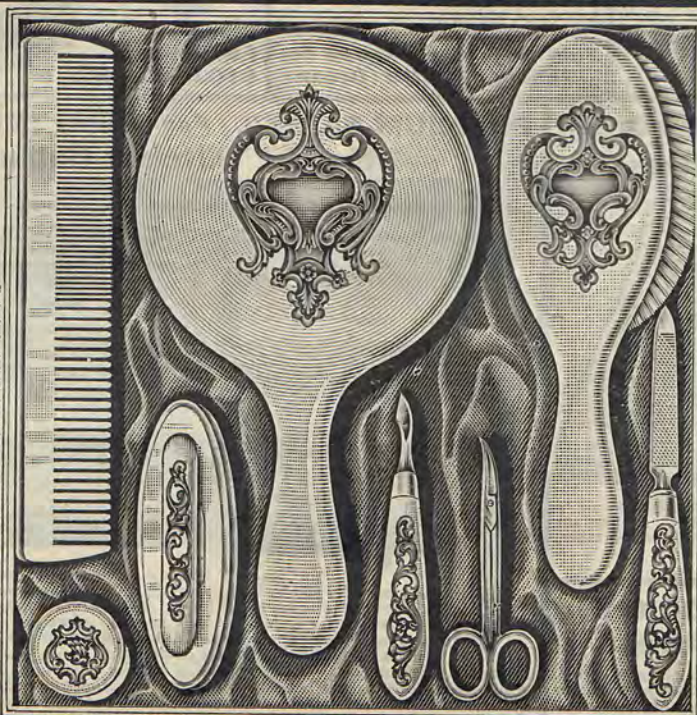

Entire 8-Piece Set Given for Selling \$10.00 Order

PREMIUM No. 214 For Selling \$25.00 Order

Combination Book Case and Writing Desk

Made of solid oak, rich golden finish, with back and inside fittings of hardwood veneer. Beautifully carved top. Strong and durable. Will last a lifetime. Large size. Height, 60 inches. Width, 30 inches. The lower part is a book case with two big handy shelves for books. Brass curtain rod comes with desk on which curtain can be hung to keep books clean and free from dust. The upper part is a writing desk with 7 pigeon holes and other compartments for correspondence, supplies, etc. Extending leaf gives a writing space 26 inches deep. It acts as desk cover and can be folded up and locked with key to insure privacy. Books, curtains and ornaments not included.