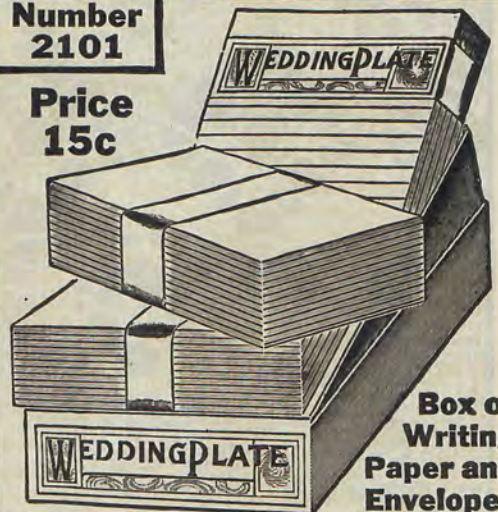

Box of Writing Paper and Envelopes

Another one of our attractive offers. This pretty box contains 24 sheets of good quality writing paper and 24 envelopes to match. Box 5 1/4 x 6 1/2 inches. **Price, per box, 15 cents.**

No. 2262

Price, 10c

Hand Brush
Extra stiff, durable bristles. Hardwood back. Length, 4 3/4 inches. **Price, 10 cents**