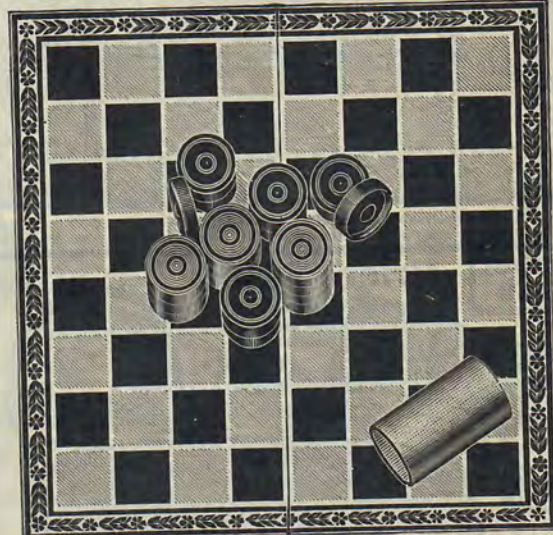

Number 2259

Price, 25c

Checker and Backgammon Outfit

Hinged board, 14 inches square, folds like a book. Lithographed in bright red, black and gold. Checker board outside; backgammon inside. Full set of nicely embossed, stained wood checkers. Wood dice cup. **Price, 25 cents for Complete Outfit**