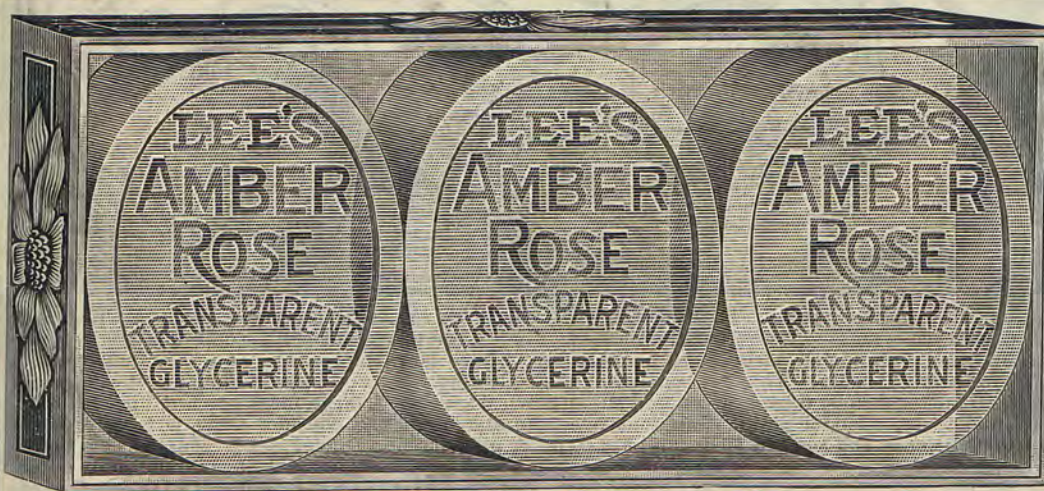

Box containing three 3-oz cakes, 25 cents