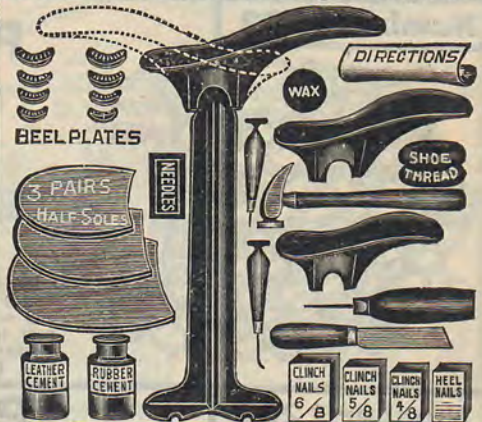

A Complete Outfit of Tools Including 3 Pair Half Soles

This set consists of one iron stand; one last for men's work; one last for boy's work; one last for women's work; one pair men's halfsoles; one pair boy's halfsoles; one pair women's halfsoles; one sewing awl haft; one sewing awl; one stabbing awl haft; one stabbing awl; one shoe hammer; one pegging awl; one shoe knife; one shoe hammer; one bottle leather cement; one bottle rubber cement; four pairs heel plates; one package heel nails; one package clinch nails, 4-8; one package clinch nails, 5-8; one package clinch nails, 6-8; one ball shoe thread; one ball wax; one package needles.

Price, $1.75 for the complete outfit