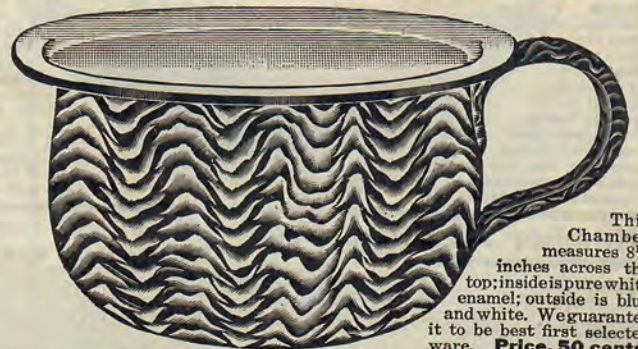

Blue and White Enamelware Chamber

This Chamber measures 8 1/2 inches across the top; inside is pure white enamel; outside is blue and white. We guarantee it to be best first selected ware. Price, 50 cents.

Number 1334

Price, 15c

Blue and White Enamelware Drinking Cup

This cup is full size; beautiful blue and white enamel on outside, pure white enamel inside; handle is riveted; a high grade article. Price, 15 cents

Number 1335

Price, 15c

Blue and White Enamelware Soap Dish

This Soap Dish is full size for family use and is made of the highest grade enamelware; blue and white enamel outside, pure white enamel inside. Price, 15 cents.