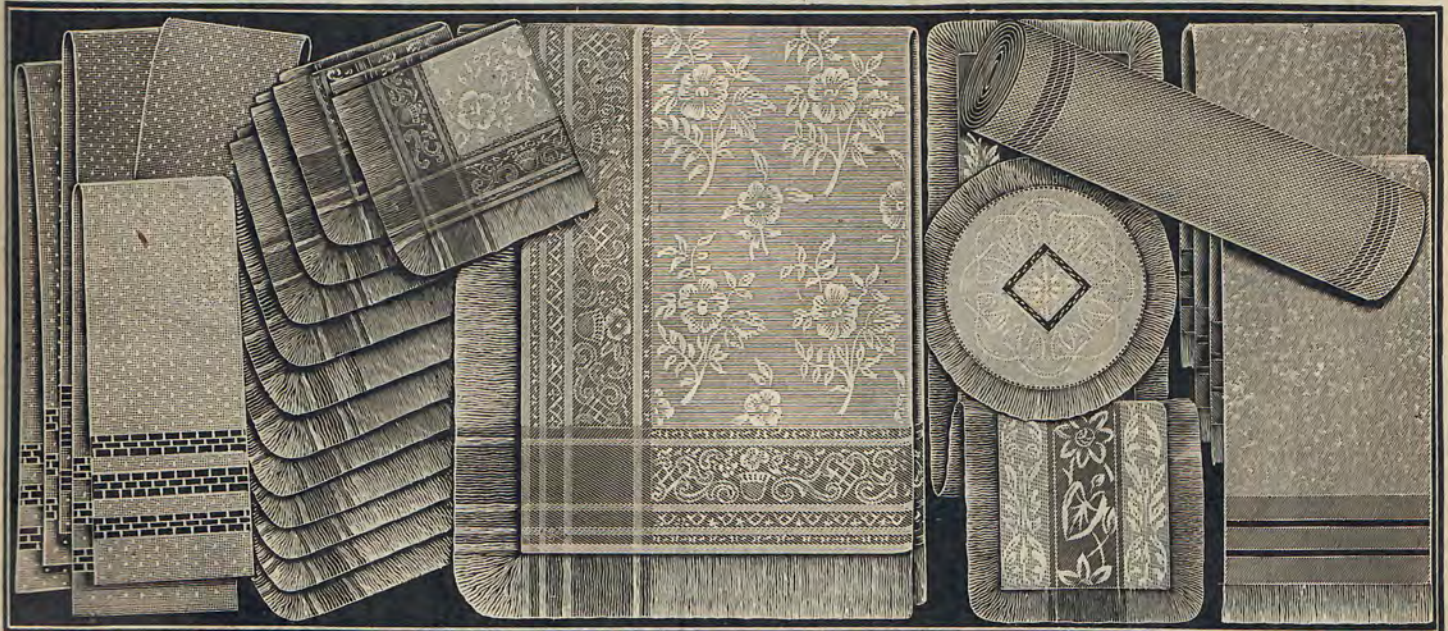

PREMIUM No. 937. For Selling $12.00 Order. 22-Piece Household Set
Set Contains: Fancy Fringed Table Cloth, 12 Fancy Fringed Napkins, Roll (5 Yards) Dish Toweling, Fancy Fringed Dresser Scarf, Fancy Fringed Doily, 4 Huck Towels and 2 Turkish Towels

This 22-piece Household Set for selling $12.00 order. A complete outfit of Household Necessities, 22 pieces in all, consisting of the following articles: 1 fancy pattern table cloth, good size and well woven; 12 large napkins to match; 5 yards of extra good quality absorbent roller or dish toweling; 1 imported fringed bureau or dresser scarf; 4 excellent quality hemmed huck towels, nicely finished and warranted to wear, 2 large fringed turkish towels, bleached pure white; 1 fancy hand worked fringed doily. No housekeeper can have too many articles of this kind, and as this assortment is made up exclusively of items that are used daily, we know it will be appreciated. Our linens are guaranteed to be exactly as described and illustrated. We purchase this class of goods in enormous quantities, so as to get the very lowest price, and we are thus able to give a better grade of material than any other firm in our line of business. When you use this set you will appreciate the value of high quality material and you will marvel at the remarkable value we give for such little work.

Entire Set of 22 Pieces Given for Selling $12.00 Order