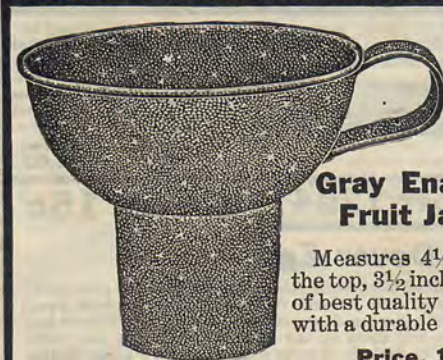

Number 1347 Price, 10c

All kinds and sizes of Genuine Steel Wire Nails for the home. An assortment of nails, brads, tacks, etc. **Price, 10 cents**

Number 1390 Price, 25c
Iron Bench Vice

A strong, full size Bench Vice made of black enameled cast iron with 3/4 inch malleable screw. Thumb screw clamp for fastening to 1 inch ledge table or work bench. Jaws, 1 1/2 inches wide. Opens to hold articles up to 2 inches in diameter. Weight, 18 ounces. Length, 5 1/2 inches. **Price, 25 cents**