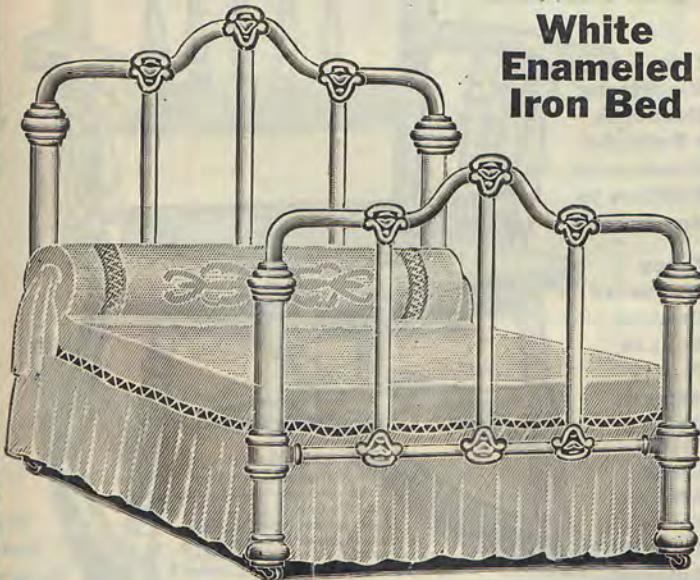

**Floral
Decorated
Panels**

IT'S SURPRISING HOW EASILY YOU CAN EARN THESE PREMIUMS

Newest Designs in Iron Beds

Iron beds are rapidly replacing the old-time wood beds because they are more sanitary, look better and give better service. We know they are popular in every section of the country, for we have given hundreds of them to our agents. The Iron Beds we send out are made by one of the largest factories in the west, whose reputation for turning out goods of superior quality is well known. We believe the designs we are offering as premiums are handsomer than ever before given by a reliable premium house. Each bed is very carefully packed with excelsior. Our wonderful success is due to two things—goods that please the customer and premiums that delight the agent.

PREMIUM No. 210. For Selling $10.00 Order

**White
Enameled
Iron Bed**

This attractive Iron Bed is full size, 4 feet 6 inches in width, strong and durable; has $\frac{7}{8}$ -inch pillars and filling rods are $\frac{3}{8}$ and 5-16 inches. Height of head end, 48 inches. Height of foot end, 40 inches. Complete with casters. Finished in the best quality of white enamel. The best bed ever offered by any company for getting up a $10.00 order. Spring, mattress and bed clothes are not included. Be sure and work for this premium. **Given for selling $10.00 Order.**

PREMIUM No. 257. For Selling $20.00 Order