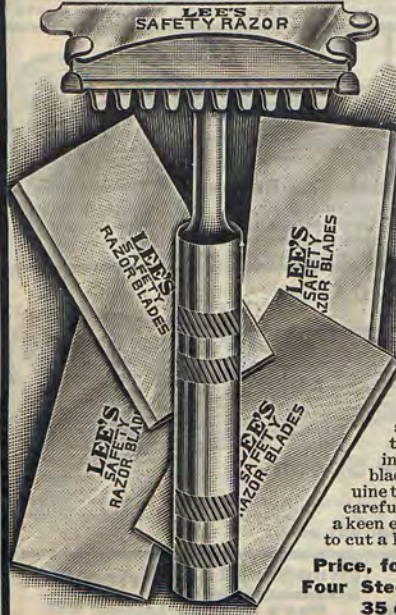

Number 2102 Price, 35c
Guaranteed Safety Razor and Four Steel Blades

Price, for Razor and Four Steel Blades, 35 cents