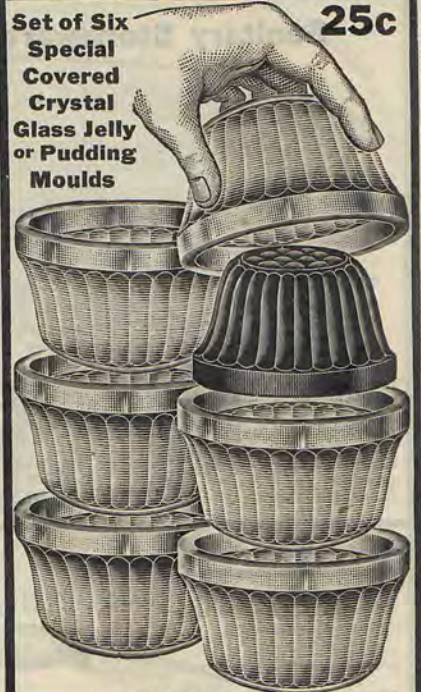

Number 1721

Price
25c

Set of Six
Special
Covered
Crystal
Glass Jelly
or Pudding
Moulds