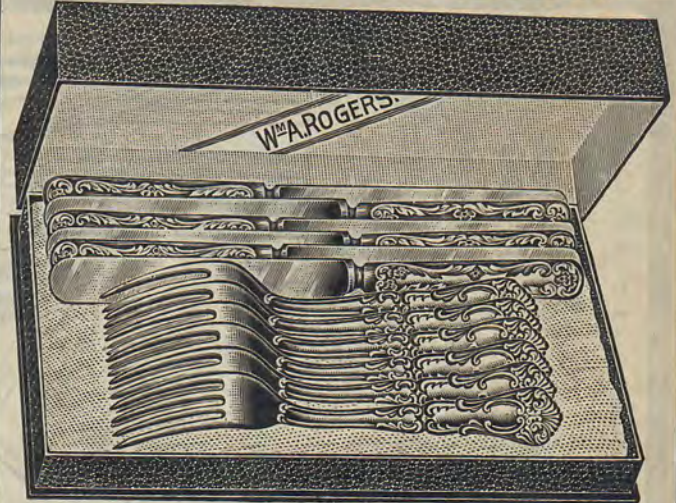

This set of Roger's Celebrated Knives and Forks are made of solid nickel silver, will never tarnish and will last a lifetime. This set consists of 6 knives and 6 forks, and comes packed in a nice lined box. Full size for family use.
Given for Selling $10.00 Order

PREMIUM No. 1055
For Selling $15.00 Order

Girls' Fine Winter Coat