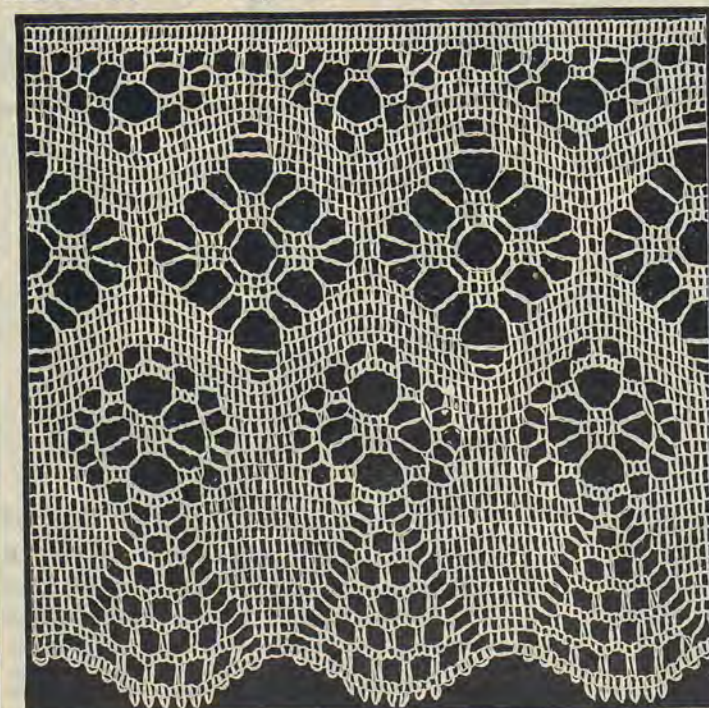

An exceptional good quality heavy lace. 3 1/2 inches wide. **Price, 60 cents for 6 yards.**

No. 2138 Price, 25c 6 Yds. Plain Embroidery