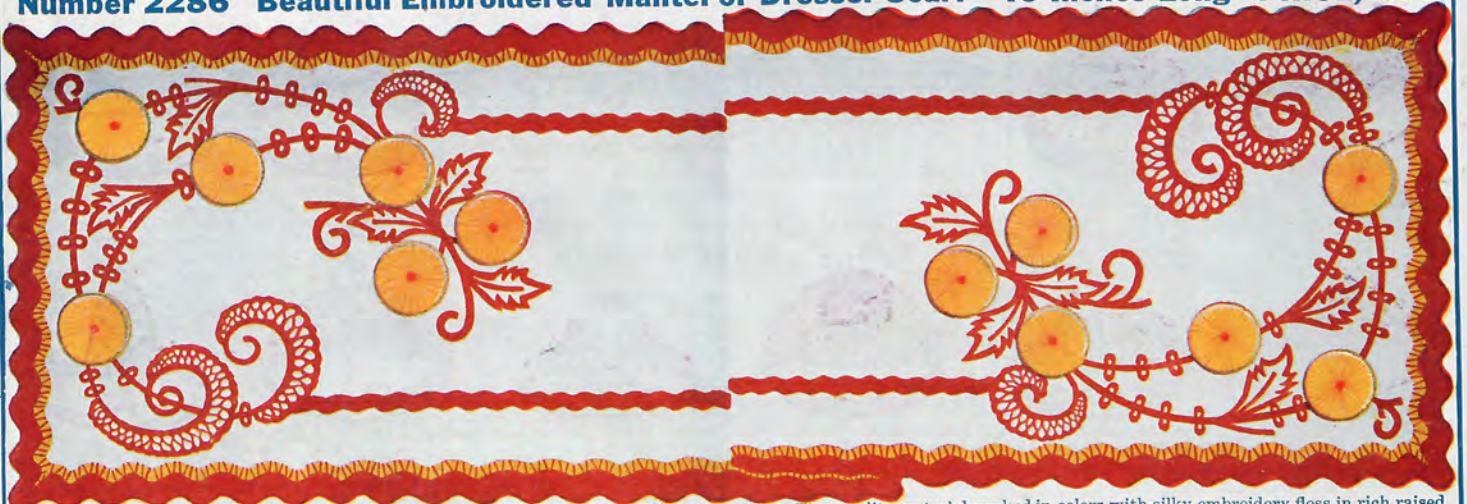

THE RICH BEAUTY OF THESE GOODS WILL WIN YOUR HEART

Number 2286 Beautiful Embroidered Mantel or Dresser Scarf—49 Inches Long PRICE, 65c

Beautiful Embroidered Mantel or Dresser Scarf, 49 inches long and 16 1/2 inches wide. Fine quality material worked in colors with silky embroidery floss in rich raised floral design. Graceful scalloped edge worked with red and golden embroidery floss. Every bit of design is worked on—not painted. Warranted to wash. Price, 65 cents