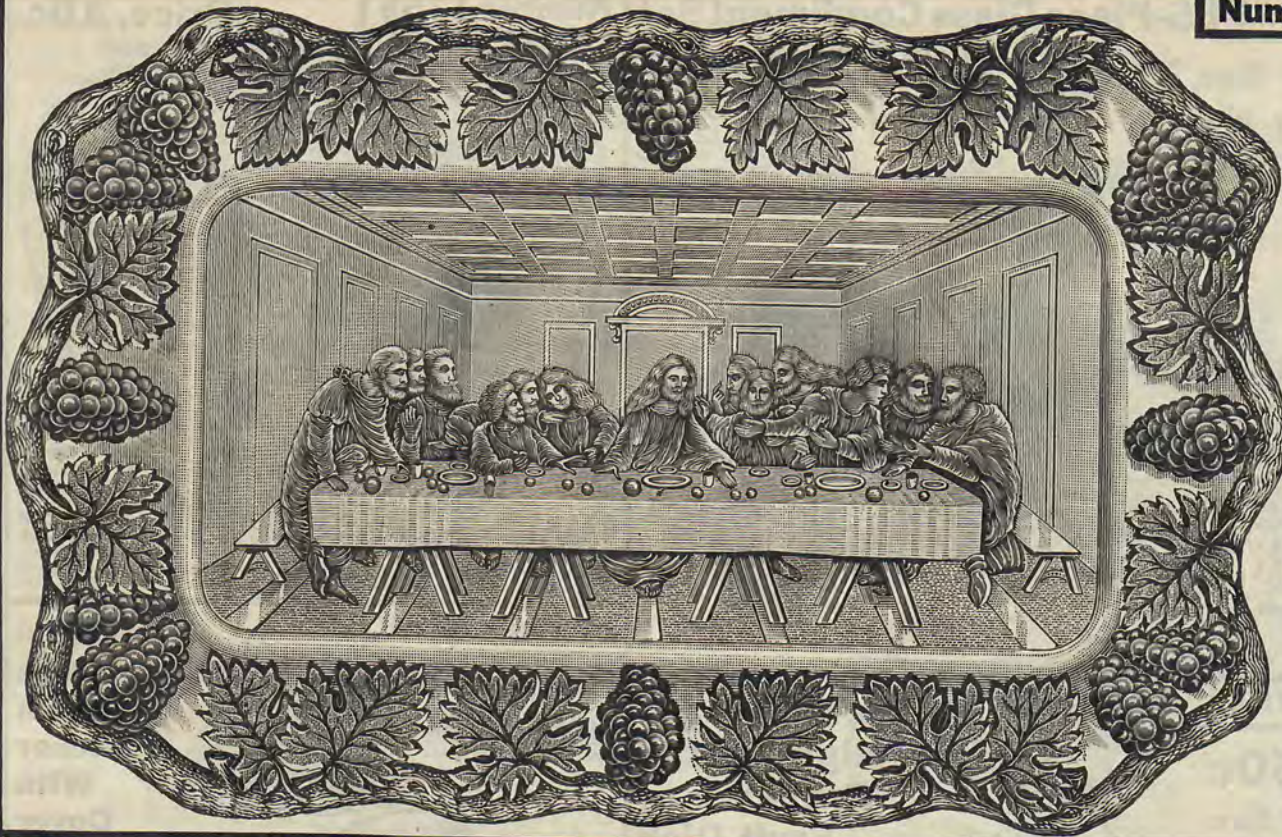

OUR PROMISES AND OUR GOODS ARE RELIABLE

Number 1693

Price.
35c

**Glass
Cake or
Bread
Plate**

This Cake or Bread Plate is made of high grade clear crystal glass, measures 11 inches long. The design in the center is very artistically embossed right in the glass, and represents the Savior's supper. This beautiful work is a masterpiece of art and greatly admired by everyone. The embossing around the border is extremely beautiful and adds to the attractiveness of this handsome plate.

Price, 35 cents

Number 1619

Price,
$2.00