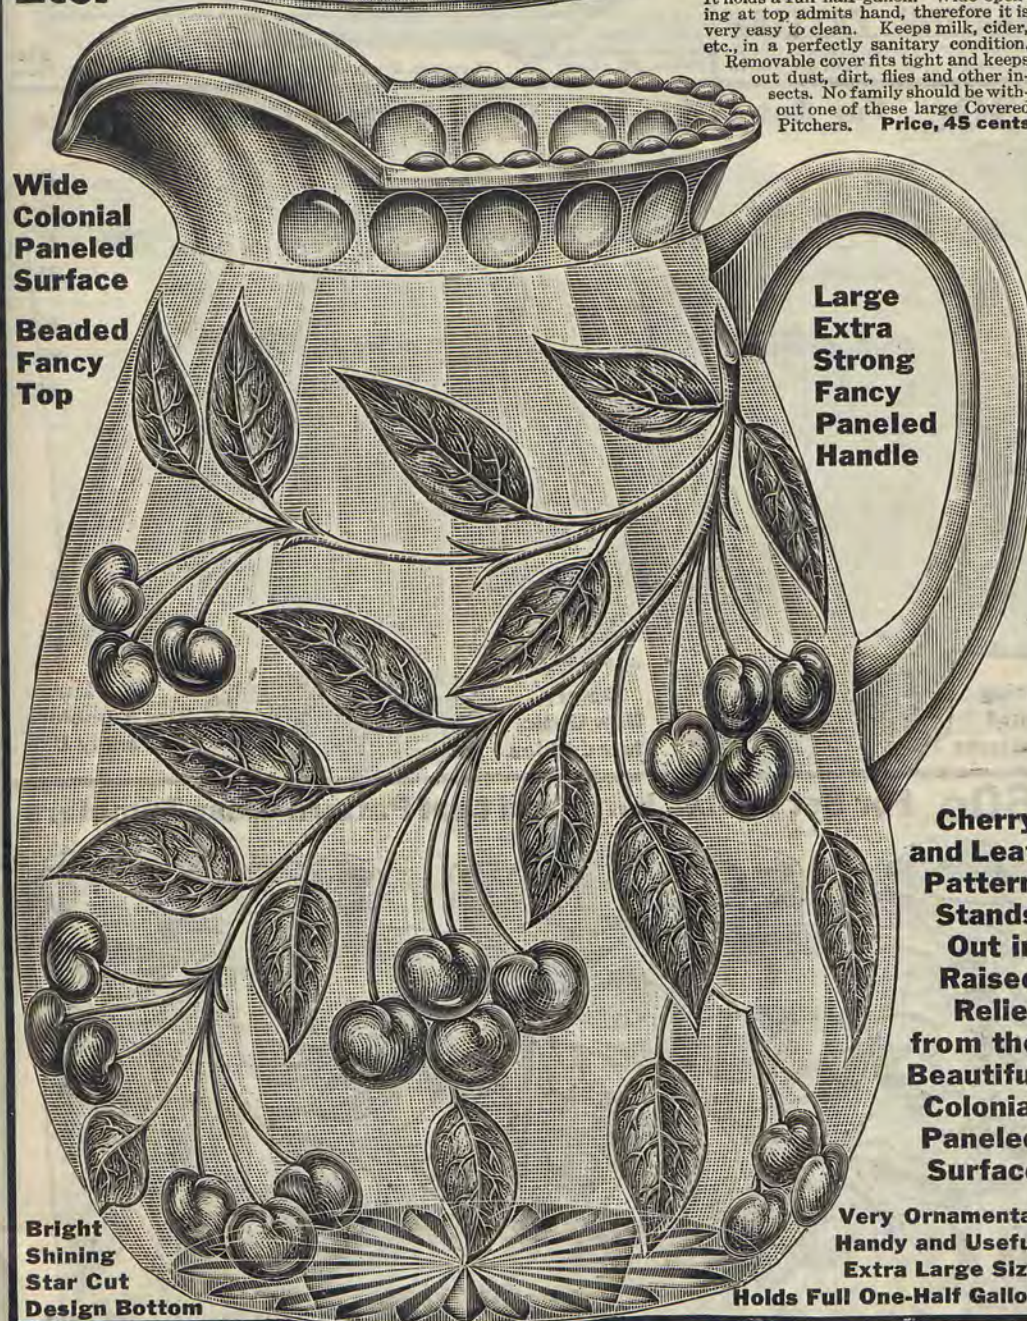

Number 1759

Price, 45c
Half-Gallon
Covered
Pitcher
for
Milk
Etc.

Wide
Colonial
Paneled
Surface

Beaded
Fancy
Top

Large
Extra
Strong
Fancy
Paneled
Handle

Bright
Shining
Star Cut
Design Bottom

Very Ornamental
Handy and Useful
Extra Large Size
Holds Full One-Half Gallon