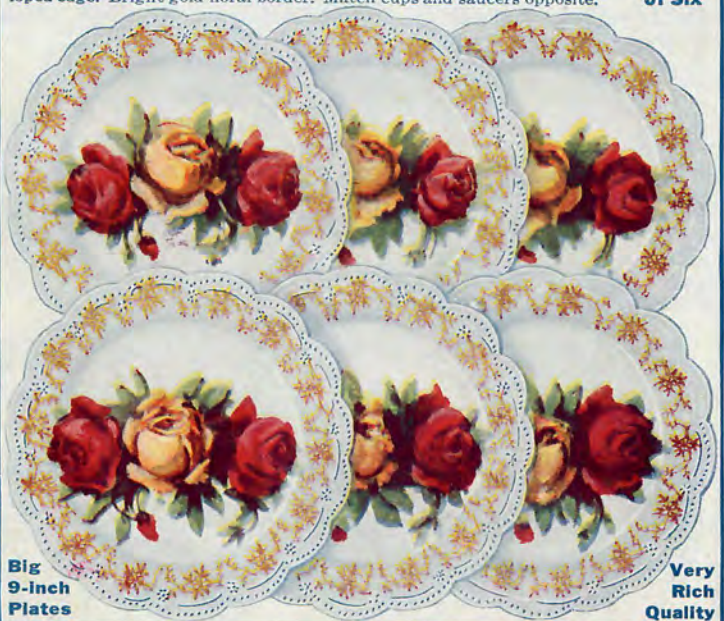

Big 9-inch Plates

Very Rich Quality

Number 1769

Price, $1.00

For Full 7-Piece Set

Full size 7-Piece Decorated Berry or Salad Set

This beautiful big Berry or Salad set is decorated with clusters of rosy ripe plums and harmonious green foliage. Fancy embossed scalloped edge prettily tinted rich green.