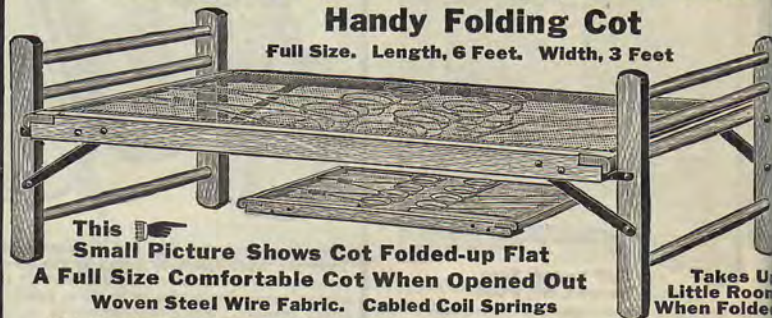

20 Yards Given for Selling \$12.00 Order

PREMIUM No. 374. For Selling \$10.00 Order
Handy Folding Cot

Full Size. Length, 6 Feet. Width, 3 Feet

This Small Picture Shows Cot Folded-up Flat
A Full Size Comfortable Cot When Opened Out
Woven Steel Wire Fabric. Cabled Coil Springs