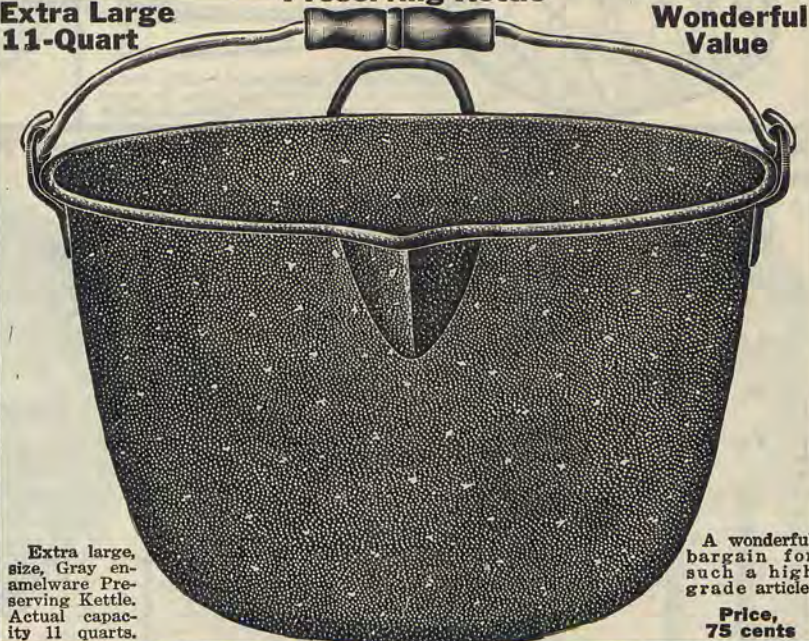

This is a handy size Baking or Serving Dish, 9 inches wide, 3 inches deep. Useful for baking meat, pies, stews, chicken, potatoes, apples, fruit, etc. **Price, 50 cents.**

Number 1262

Gray Enamelware Preserving Kettle

Price, 75c

Extra Large 11-Quart

Wonderful Value

Extra large, size, Gray enamelware Preserving Kettle. Actual capacity 11 quarts.

A wonderful bargain for such a high grade article.

Price, 75 cents