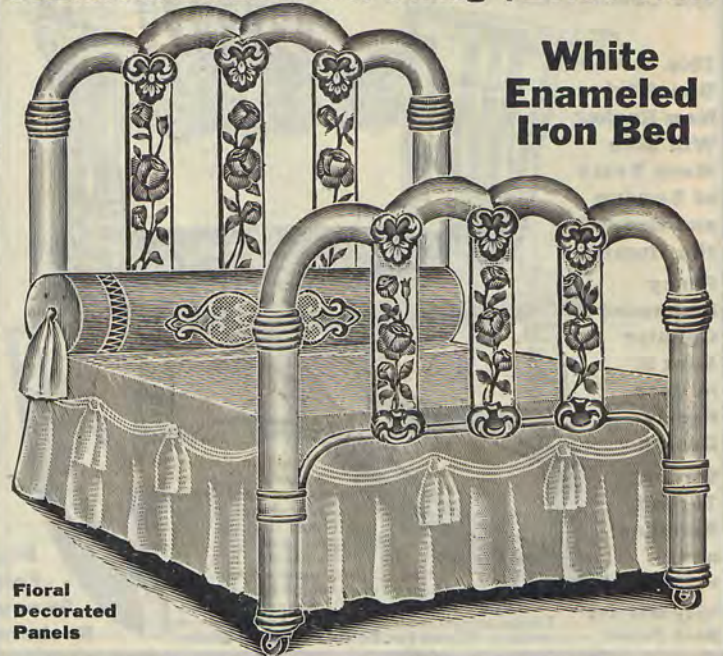

PREMIUM No. 257. For Selling \$20.00 Order

**White
Enameled
Iron Bed**

**Floral
Decorated
Panels**

This is one of the very latest things in Iron Beds, and you will be greatly pleased with it the moment you see it. It is well worth working for. It comes in the regular 4 ft. 6 in. size, pillars are $\frac{7}{8}$ -inch in diameter. Height of head, 52 inches; height of foot, 33 inches. This bed is beautifully enameled in pure white, and the three panels at either end are handsomely decorated with floral designs in several colors. One of the most sensible premiums we give for making up a \$20.00 order. Spring, mattress and bed clothes are not included. **Given for selling \$20.00 Order.**