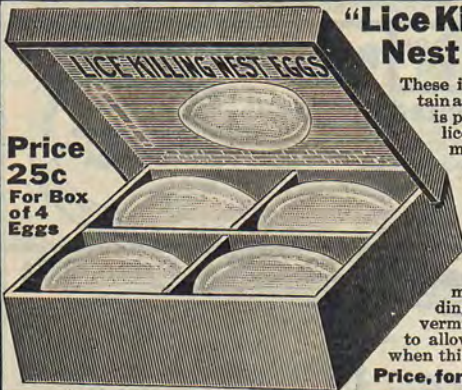

Number 1371 Price, 15c Towel Roller

Extra strong. Frame rods are of nicely varnished hardwood. End brackets are strong polished steel. Removable roller bar is of fine hardwood in warranted waterproof smooth glassy oil finish. Diameter of roller bar, 3/4 inch. Length, 13 inches. Price, 15 cents