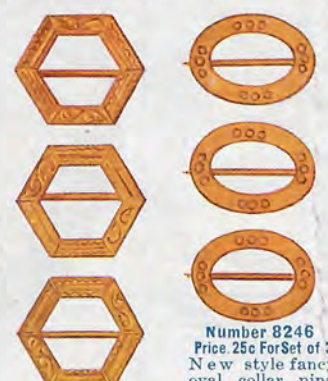

Number 8245
Price, 25c For Set of 3
Hexagonal collar pins.
Gold plated. Richly engraved.

Number 8246 **Price, 25c For Set of 3**
New style fancy oval collar pins.
Richly gold plated. Charming conventional design. Very dainty. Well made.

No. 8247 **Price, $1.35 Per Pair**
Baroque Pearl Earrings
Warranted genuine pure white glistening Baroque Pearls. New pendant style. Fasten on ears with gold plated screw clamp—no piercing.

Number 8165 **Price, 50c**
Dainty Rolled Gold Plate Bracelet
Extra high grade rolled gold plate. Elegantly engraved. Will give the best of satisfaction. Medium size as illustrated. Very neat.

Number 8163 **Price, $1.00**
Beautifully Engraved Rolled Gold Bracelet
Good rolled gold. Will give lasting satisfaction. Excellent wearing qualities. Appeals to anyone who admires high art. Opens so it can be worn on any size wrist.

Number 8164 **Price, $1.50**
Handsomely Jeweled Rolled Gold Bracelet
Gorgeous glittering splendor. Fine rolled gold. Beautifully engraved. Set with four sparkling brilliants and four glistening ruby color jewels. Opens to fit any wrist.