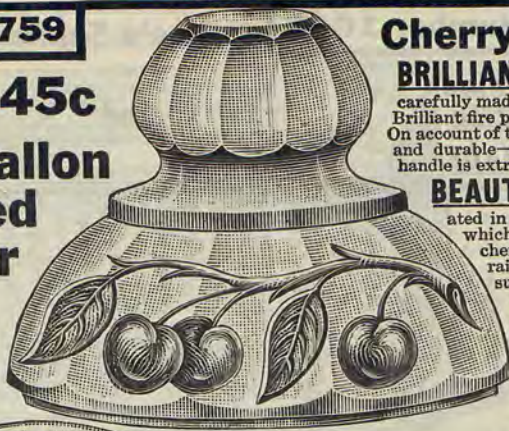

Strong Graceful Handle

Full Size

Height 7 1/2 inches

RICH CUT GLASS DESIGN

This beautiful Oil or Vinegar Bottle is made of excellent quality sparkling clear crystal glass. Brilliant fire polish. Decorated in gorgeous sunburst cut glass pattern which glistens with rich beauty. This splendid, charming pattern is simply stunning. Only an expert can tell this dazzling glassware from real cut glass. It has the rich pattern and brilliant sparkle of costly cut glass. The neck is prettily paneled. Dainty extending spout. Gracefully curved strong handle. Fine jewel design stopper sparkles prettily. Full large size for family use. Measures 7 1/2 inches high. Price, 25 cents

Number 1759

Price, 45c
Half-Gallon
Covered
Pitcher
for
Milk
Etc.

Wide
Colonial
Paneled
Surface

Beaded
Fancy
Top

Large
Extra
Strong
Fancy
Paneled
Handle

Bright
Shining
Star Cut
Design Bottom

Very Ornamental
Handy and Useful
Extra Large Size
Holds Full One-Half Gallon