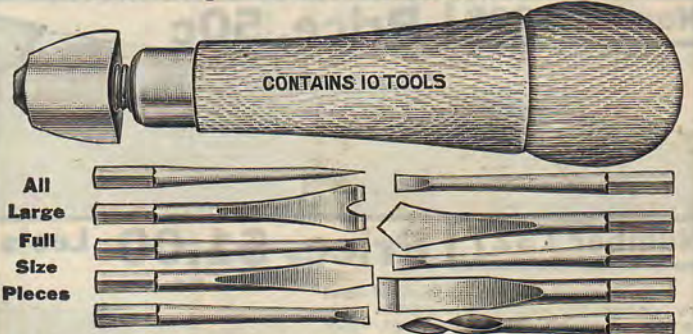

Number 2006

Price, 50c

"Firm Grip" Hollow Handle Tool Set

A most valuable tool for the family. Ten tools combined in one. All tools are full polished. The "Firm Grip" Hollow Handle Tool Set should be in every home. You will be surprised at the number of repairs that you will be able to make quickly and at a saving of a great deal of money. There are ten tools in each outfit and the illustration shows all of them. The end of the handle unscrews and the ten tools fit inside. This useful set is one of our big selling items. We have just placed a very large order with the manufacturer, so as to be able to supply everyone of our agent's customers. You will find this set to be just what you have always wanted. **Price, 50 cents for the complete set**