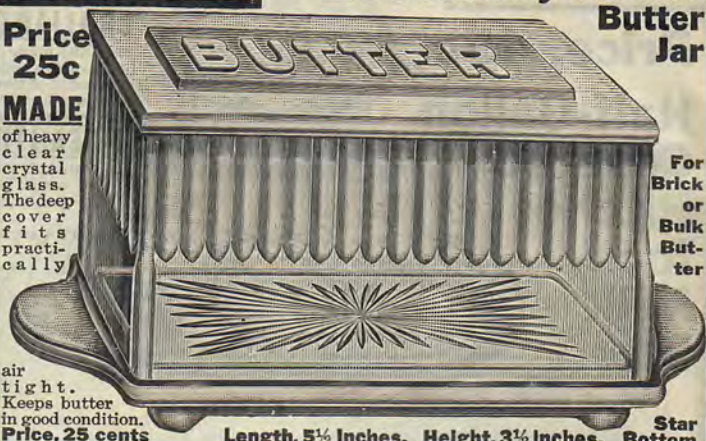

For
Brick
or
Bulk
But-
ter

Length, 5 1/2 Inches. Height, 3 1/2 Inches. Bottom

Number 1752 Price, 30c For Set of Six New Optic Pattern Glass Tumblers

CLEAR GLASS Made
of fi-
nest quality clear crystal
glass. Brilliant fire polish.
For Set of Six, 30 cents