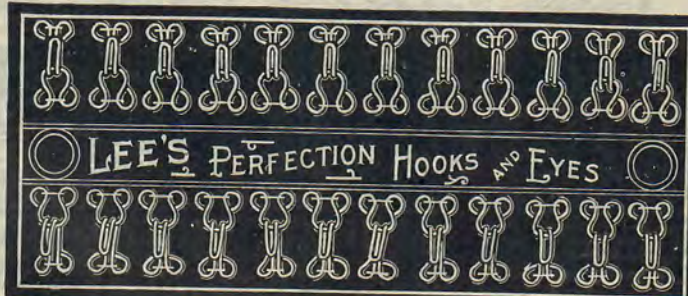

Number 2030

Price, 5c

2 Dozen Lee's Hooks and Eyes