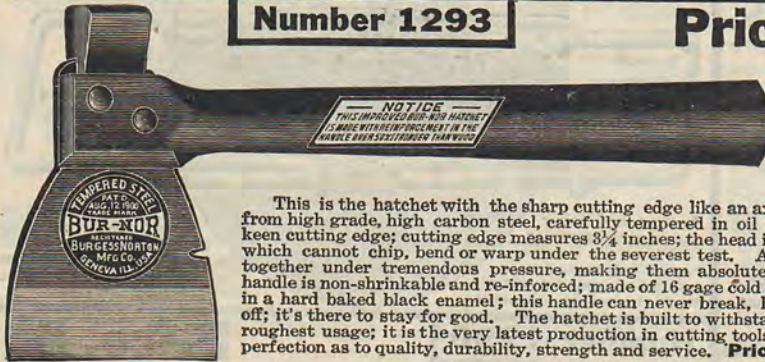

This is one of the very best Combs ever turned out by any factory. It is practically indestructible. Has 8 bars, solid back, enameled handle, and steel knockers. One of the best Curry Combs made. Size, 4 1/4 inches by 4 inches. **Price, 25 cents.**

Number 1292

Price, 65c

Genuine Forged Steel
Carpenters' Hammer

This Genuine, Forged Steel, Carpenters' Hammer with a strong Hickory wood handle, is the best Hammer we have and is far superior to the cheap cast iron nail hammers sold at the stores. We advise all of our agents to take orders for this Genuine, Drop Forged, Steel Hammer, as it gives the best satisfaction. **Price, 65 cents.**

Number 1293

Price, 50c

All Steel
Guaranteed
Hatchet

This is the hatchet with the sharp cutting edge like an ax. The blade is cut from high grade, high carbon steel, carefully tempered in oil so as to maintain a keen cutting edge; cutting edge measures 3 3/4 inches; the head is a very heavy strap which cannot chip, bend or warp under the severest test. All parts are riveted together under tremendous pressure, making them absolutely immovable. The handle is non-shrinkable and re-inforced; made of 16 gage cold rolled steel, finished in a hard baked black enamel; this handle can never break, loosen bend or come off; it's there to stay for good. The hatchet is built to withstand the severest and roughest usage; it is the very latest production in cutting tools and is the acme of perfection as to quality, durability, strength and service. **Price, 50 cents.**

Number 1225

Price, 25c

Adze Eye Nail Hammer

This Adze Eye Nail Hammer is full size, made of good material, full nickel plated, with strong, varnished, hardwood handle, 12 inches long. If you need a good strong hammer to use around the house, this one is just what you want. We are sending out hundreds of them every day and they are giving the best of satisfaction. **Price, 25 cents.**