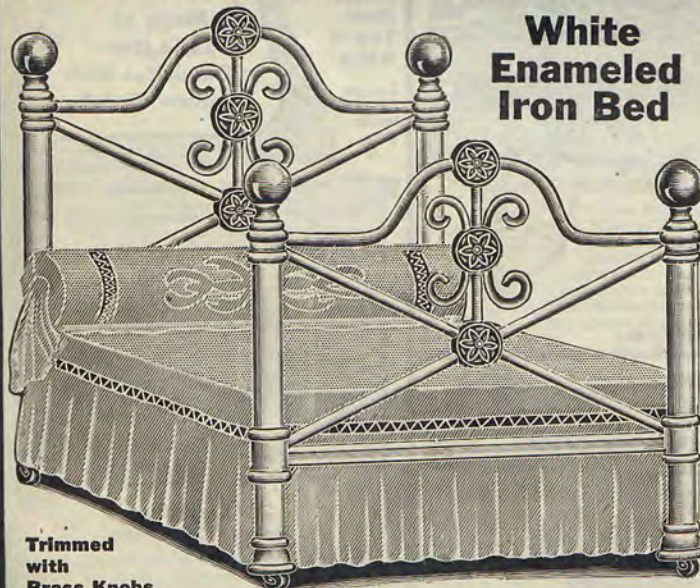

**White
Enameled
Iron Bed**

**Trimmed
with
Brass Knobs**

A beautiful and substantial White Enameled Iron Bed, finished with brass knobs. It is 4 feet 6 inches in width; height of head, 52 inches; foot, 42 inches, and the pillars are 1 inch in diameter, with $\frac{3}{8}$ and 5-16 filling. Finished in the very best quality of white enamel. A perfect beauty and a premium that will please you wonderfully. Spring, mattress and bed clothes are not included. **Given for selling $12.50 Order**

**PREMIUM
No. 220**

**For Selling
$25.00
Order**

**Oak
Chiffonier**