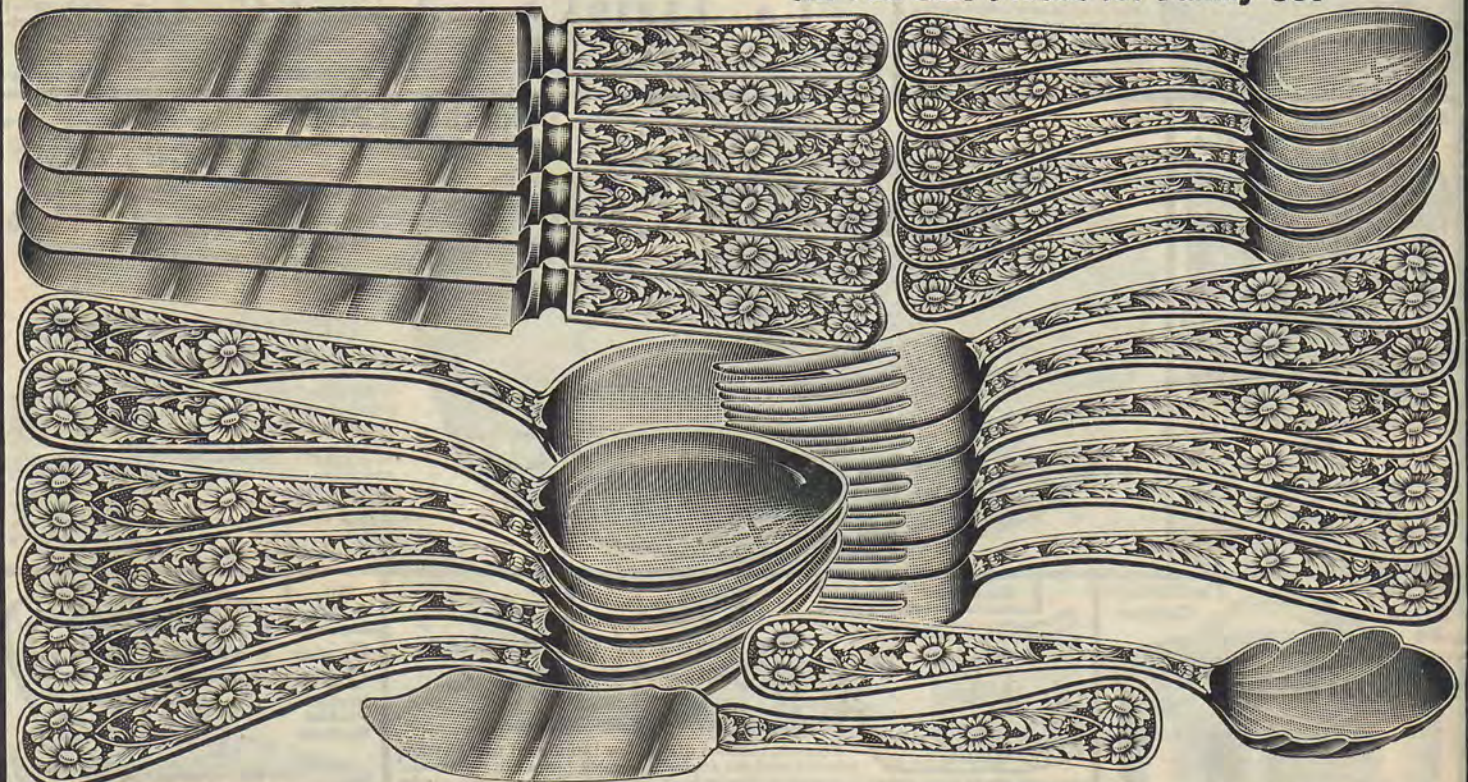

Fully Warranted

Number 2147

Price, \$2.00 26-Piece Silverine Plated Complete Table Set

All Full Size Pieces for Family Use

This handsome and useful set is exactly as shown in our picture and is full size for family use. The beautiful design is heavily embossed on each piece and entire set is magnificent. It consists of 6 full sized knives; 6 full sized forks; 6 full sized table spoons; 6 full sized teaspoons; 1 sugar spoon; 1 butter knife. It is sent complete in a box and will, with care, last forever. Price, \$2.00 for the Complete Set of 26 Pieces.