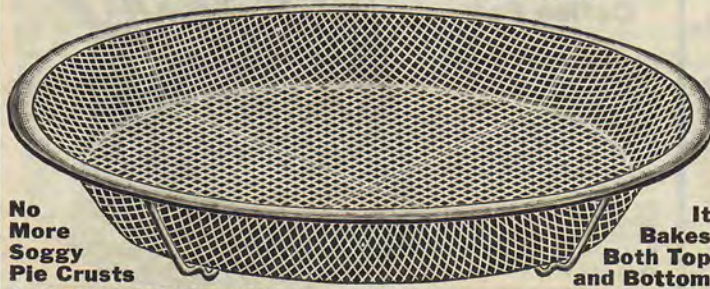

ECONOMICAL

Toasts four slices of bread at the same time. While the bread is toasting, tea or coffee can be made on the top thus effecting a saving of fuel. Saves time and trouble.

WELL MADE

All metal. Measures 4 inches high and $6\frac{1}{2}$ in. square. **Price, 25 cents**

Full Large Size

Number 1366

Price, 25c

Strong Heavy Wire Handle Can Be Folded Up

"Gem" Kettle Bottom

With Folding Handle

MANY USES

This Handled Kettle Bottom is a very convenient article in the kitchen. It lifts out and drains doughnuts, French fried potatoes and all kinds of croquettes. Just the thing for boiling eggs. Also useful as berry washers, cake cooler, pie cooler, odorless broiler and toaster, coarse strainer, cruller, etc.

LARGE

Measures full 8 inches across.

DURABLE

Made of strong wire net in solid frame; heavily retinned to prevent rusting. **Price, 25 cents**

Very Handy

Number 1363

Price, 25c

New "Krisp Krust" Pie Plate

No More Soggy Pie Crusts

It Bakes Both Top and Bottom

A NEW INVENTION Bakes pies quicker and better than the old way. Made of strong wire net which allows hot air to reach the bottom crust and bake it nice and crisp. With this new "Krisp Krust" plate you can have no soggy bottom crust. Fine for cookies. Largest size. **Price, 25 cents**