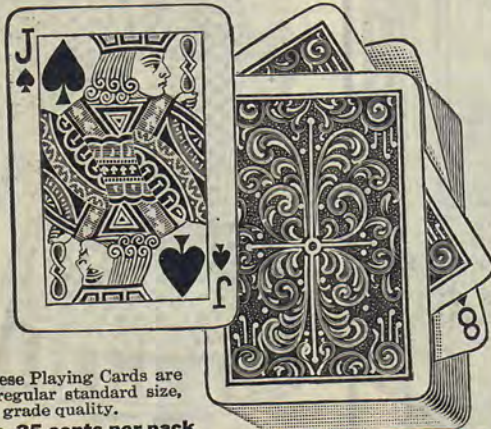

Pack of High Grade Playing Cards