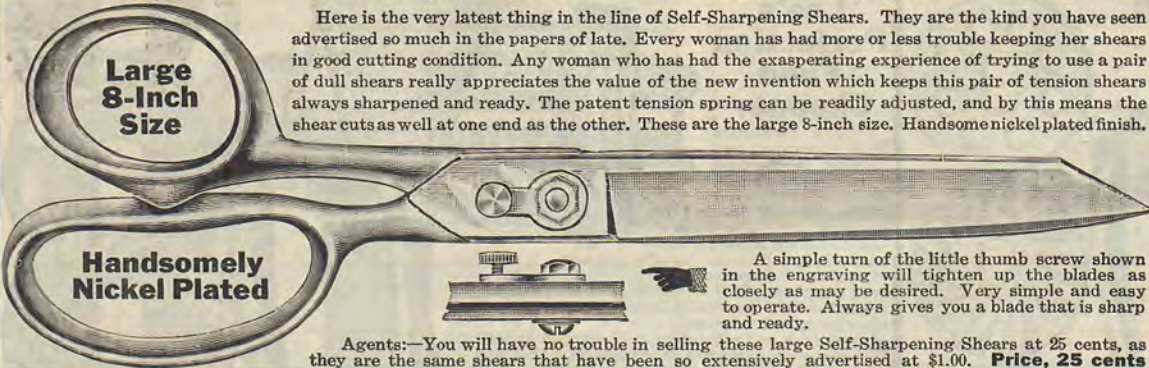

Large 8-Inch Size Handsomely Nickel Plated

Here is the very latest thing in the line of Self-Sharpening Shears. They are the kind you have seen advertised so much in the papers of late. Every woman has had more or less trouble keeping her shears in good cutting condition. Any woman who has had the exasperating experience of trying to use a pair of dull shears really appreciates the value of the new invention which keeps this pair of tension shears always sharpened and ready. The patent tension spring can be readily adjusted, and by this means the shear cuts as well at one end as the other. These are the large 8-inch size. Handsome nickel plated finish.

Large 8-Inch Size

Handsomely Nickel Plated

A simple turn of the little thumb screw shown in the engraving will tighten up the blades as closely as may be desired. Very simple and easy to operate. Always gives you a blade that is sharp and ready.