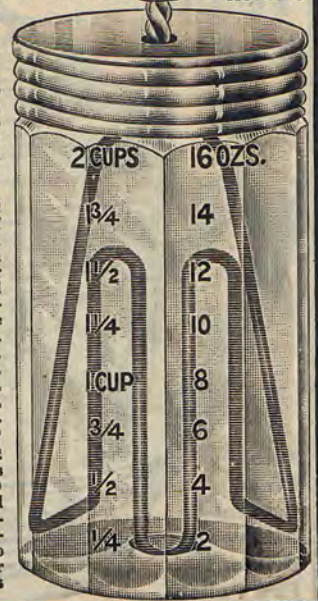

Number 1669

Price, 50c

For Set of Six

Full Large Size for Family Use

Glass Goblets

STRONG Extra heavy clear crystal glass. Brilliant fire polish. Plain graceful pattern.

Price for Set of Six 50 cents

Extra Heavy Clear Glass
Hard to Break

Number 1675

Price 35c

Just Right in Size for Family Use

Full 5 Inches Wide

VERY USEFUL

This Covered Preserve Dish is made of extra fine quality clear crystal glass. Brilliant fire polish. Smooth sparkling finish. Keeps preserves, jellies, apple butter, etc., clean and sanitary.

Strong Stem is Richly Paneled

Clear Crystal Glass Covered Preserve Dish

Beautiful Strawberry and Leaf Design

Full 9 Inches High

VERY PRETTY

Rich strawberry and leaf design stands out in high raised relief on beautiful Colonial paneled surface. Pretty cut glass design band at top of cover. Fancy scalloped edge flares prettily.

Price, 35 cents
Large Base to Prevent Upsetting

Number 1330

Price, 25c

Lee's Wonderful "Quick and Easy" Egg Beater and Cream Whipper

WORKS QUICK With this wonderful "Quick and Easy" Egg Beater and Cream Whipper you can save a lot of time. It beats whites of eggs thoroughly in one-half minute. It whips cream beautifully in one to three minutes. Does fine work.

WORKS EASY

So simple and works so easy that a mere child can operate it. All you have to do is move the handle up and down a few times and the mixer does the rest.

PRACTICAL

Nothing to get out of order. Easy to clean. Contents cannot splash out and spatter your clothes. We have sold thousands of these reliable mixers. They give complete satisfaction. Whips cream for coffee, egg-nog, floating island, mayonnaise, salads, charlotte-russe, custards, puddings, sauces, etc.

WELL MADE