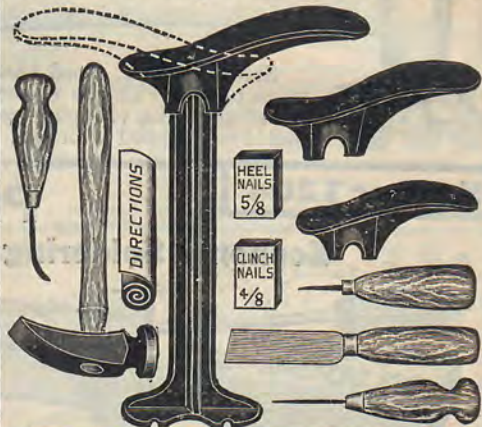

Number 1225

Price, 25c

Adze Eye Nail Hammer

This Adze Eye Nail Hammer is full size, made of good material, full nickel plated, with strong, varnished, hardwood handle, 12 inches long. If you need a good strong hammer to use around the house, this one is just what you want. We are sending out hundreds of them every day and they are giving the best of satisfaction. **Price, 25 cents.**

Price, 20 cents

Number 1294

Price, 35c

Household Snips

Length 11 Inches

Here is something that will come in quite handy in every home. Just the thing for cutting tin, sheet iron, wire, etc. Full size. Length, 11 inches. **Price, 35 cents**

Number 1369

Price, 90c

Lee's Handy Cobbler's Outfit

This is another of our money savers and one needed in every family. Just the thing for repairing boots, shoes and harness. Contents: one iron stand for lasts; one last for men's work; one last for boy's work; one last for women's work; one shoe hammer; one shoe knife; one peg awl and handle; one sewing awl and handle; one harness awl and handle; one package each of heel nails and clinch nails, with full directions for half soling. **Price, 90 cents for the complete outfit**