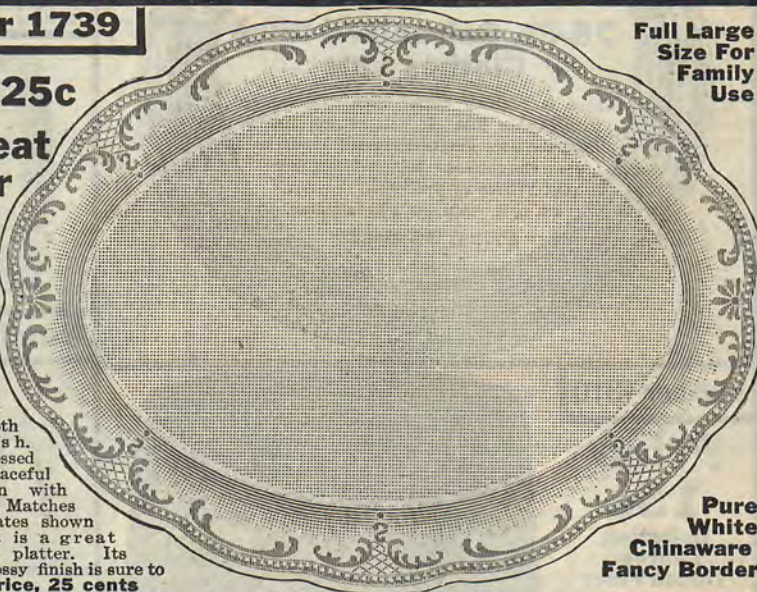

Full Large Size For Family Use

Fancy Border

Pure White

Number 1739

Price, 25c
Big Meat Platter

FINE This is a fine quality, large, family size meat platter measuring full 11 inches in length. It is made of pure white genuine semi-porcelain. Highly polished smooth glazed finish. Fancy embossed border in graceful scroll design with beaded edge. Matches the dinner plates shown above. This is a great big beautiful platter. Its pure white glossy finish is sure to please you. Price, 25 cents