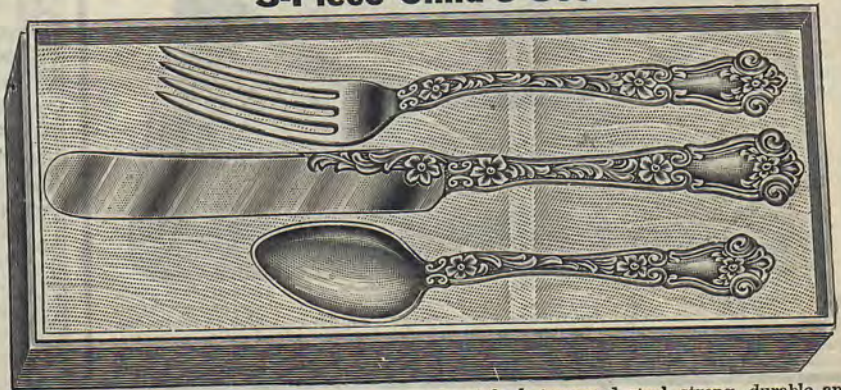

3-Piece Child's Set