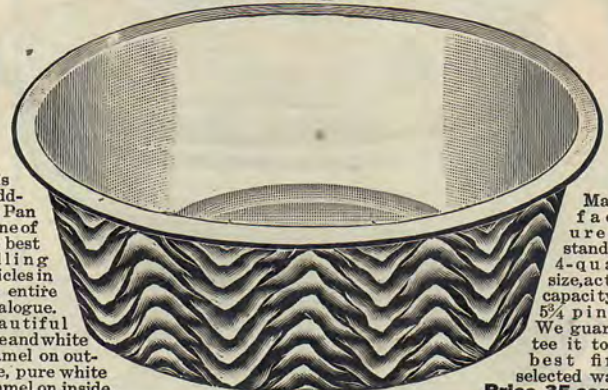

Size No. 7, Blue and White Enamelware Tea Kettle

This is the manufacturer's very best Tea Kettle. It is made of sheet steel, and coated with beautiful blue and white enamelware on the outside, and enameled in white on the inside. It is the manufacturer's regulation 5-quart size. Price, \$1.25

Number 1277

Price, 65c

Blue and White Enamelware "Windsor" Cooking Pot

This is a very useful household article; made of sheet steel and coated with beautiful blue and white enamelware on the outside and enameled with white on the inside. This pot measures 9 1/2 in. across the top and 5 in. deep, with long handle and heavy tin cover. We guarantee it to be best first selected ware. Price, 65 cents.

Number 1291

Price, 35c

Blue and White Enamelware Pudding Pan

This Pudding Pan is one of the best selling articles in our entire catalogue. Beautiful blue and white enamel on outside, pure white enamel on inside.