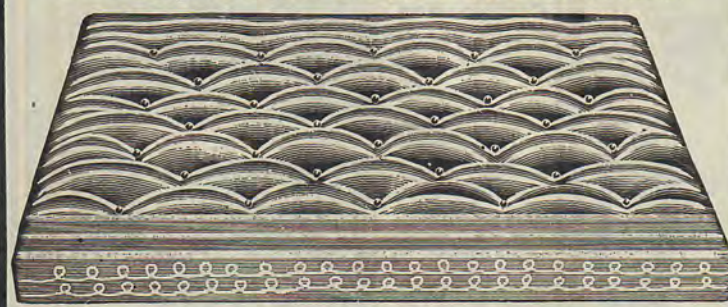

Premium No. 216. For Selling $12.00 Order
Sanitary Elastic Double Bed Mattress

This Sanitary Elastic Cotton Top Mattress is made of first class quality material. It is full size, being 4 feet 6 inches wide and will fit all regular size double beds. A premium that you will be satisfied with the moment you examine it. Very soft and comfortable.

Given for Selling $12.00 Order

Premium No. 372 For Selling $15.00 Order
Reversible Felt Top Sanitary Mattress

Superior to mattress shown above because it is reversible, having a thick layer of cotton felt on both top and bottom. Cover is of good heavy twilled ticking. Full size for double bed. Measures 4 feet 6 inches wide. We highly recommend this fine quality mattress.

Given for Selling $15.00 Order