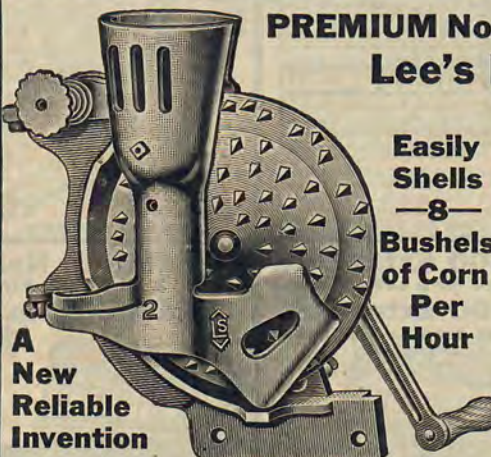

Easily Shells — 8 — Bushels of Corn Per Hour

A New Reliable Invention

This improved machine is one of the latest and best Corn Shellers on the market. Designed to do perfect work and do it fast. It is mechanically correct in construction and is made of the very best materials to be obtained. Has no springs to jar loose and cause annoyance. Regulated by a large thumb-screw adjustment which is simple and accurate. Made almost entirely of heavy cast iron with all bearings chilled. Height, 12 inches. Weight, 12 pounds. The disc-wheel, 7 1/2 inches in diameter, has perfectly hardened teeth. Base has bolt or nail holes for fastening to any kind of box or ledge. You simply feed ears of corn into the hopper at top and turn the crank. The machine shells the corn perfectly, deposits the shelled corn in the box or receptacle on which machine is mounted and deposits cobs on the outside. Works equally well with any size ears. Will easily shell 8 bushel of corn in one hour. It is a boon to anyone who feeds shelled corn. Saves time. Saves labor. Does the work perfectly. We fully guarantee Lee's Rapid Corn Sheller and will replace, free of charge, any part or parts proving defective. You will surely be pleased with this late improved, reliable, machine for shelling corn.

PREMIUM No. 1088 For $3.50 Extra Sale
Safe—Efficient—Economical—Lasting—Durable

Complete Electric Flashlight, 9 Inches Long