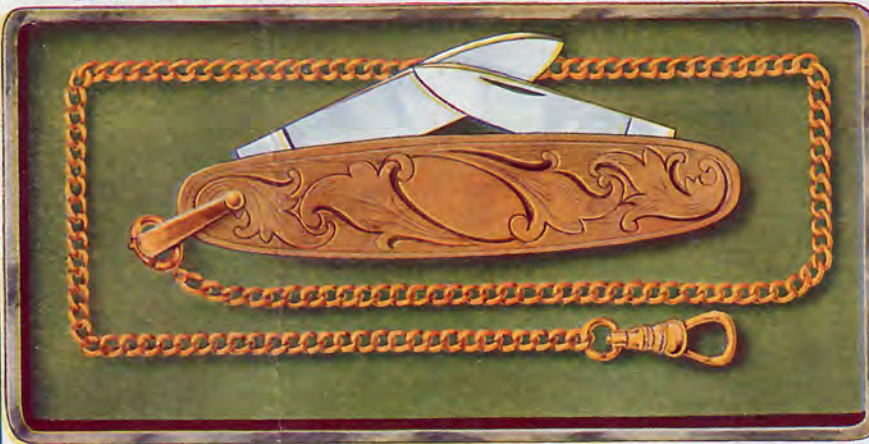

Number 8231 Rolled Gold Plate Engraved PRICE, $2.00
Waldemar Knife and Chain in Velvet Lined Case

A beautiful gift to a gentleman. New Waldemar outfit in rich green velvet lined case. Knife, 3 inches long, handsomely engraved on both sides with two polished tempered steel blades. Soldered link chain, 13 inches long, with spring clasp. To be worn between upper pockets of vest attached to watch.

Number 8209

PRICE, 35c

Chain Purse

Pretty satin silver finish. Panoled and scroll engraved design. Richly colored raised rose sprays. Royal purple velvety lining. Coin holders inside for nickels and dimes. Picture shows actual size of the purse.