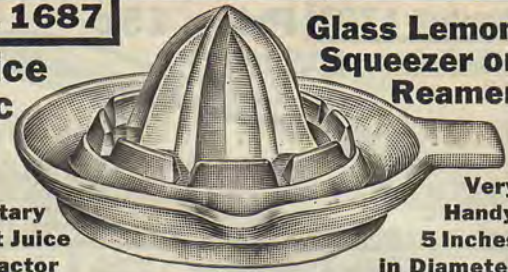

Sparkling
Brilliant Glass
LIKE CUT GLASS

Made of fine quality clear crystal glass in sparkling rich cut glass pattern. Price, 15 cents

No. 1687

Price 10c

Sanitary
Fruit Juice
Extractor

WORKS FINE

Absolutely sanitary.

Glass Lemon
Squeezer or
Reamer

Very
Handy
5 Inches
in Diameter

Twist half a lemon over center bulge to extract the juice. Made of strong clear crystal glass. Works fine. Easy to clean. Price, 10 cents

Number 1747