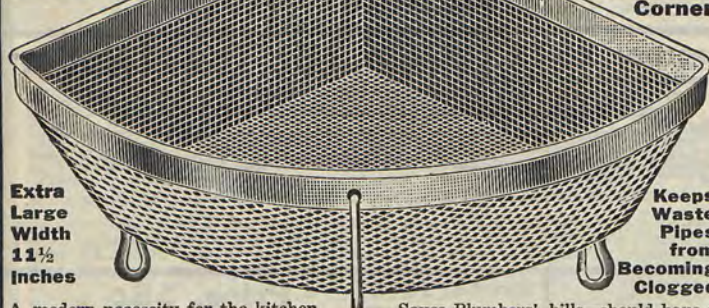

Number 1385 Price, 15c
Lee's Roller Cookie Cutter

Just roll this handy Cookie Cutter over the dough and it cuts out your cookies in a few seconds. Cuts clean and sharp—makes them all the same size. Made of heavy bright tin. Will last a lifetime. Price, 15 cents

Number 1387 Price 25c
Extra Large Size Handy Sink Strainer

Extra Large Width 11½ inches. A modern necessity for the kitchen sink. Keeps the waste pipes clean and open by retaining all solid matter from dirty water or other liquids poured into sink. Saves sink cleaning.