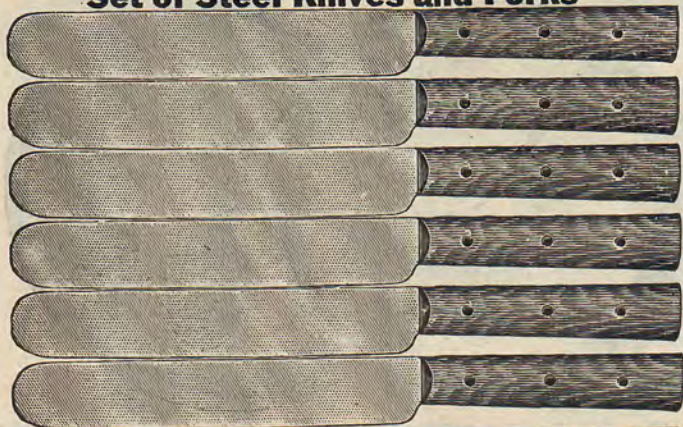

OUR CONSTANT AIM IS TO GIVE YOU BIG VALUES

Number 2232

Price, 90c

Set of Steel Knives and Forks

These Knives are almost 9 inches long, and the Forks 7½ inches long. Full size for family and table use. They are made of good quality steel, and are fitted with coco bolo handles.

Price, 90c for the set