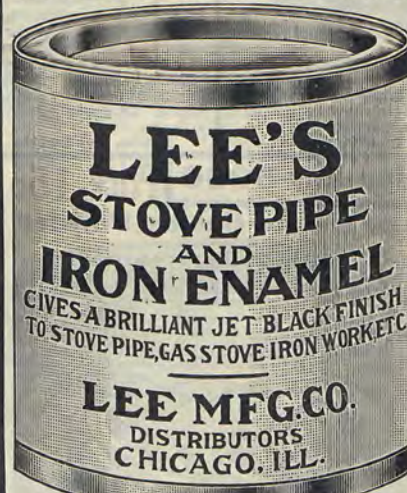

Lee's Black Screen Paint for painting door and window screens. Gives a hard, brilliant finish which is impervious to moisture; keeps your screens free from rust and preserves them in a fresh and clean looking condition. Put up in neat, attractive, one-half pint cans. **Price, per can, 25 cents**

Number 5055 Price, 25c
Lee's Stove Pipe and Iron Enamel