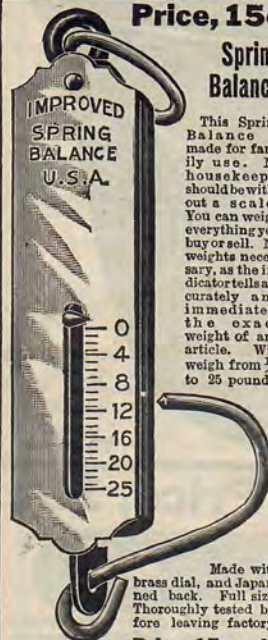

Made with brass dial, and Japanese back. Full size. Thoroughly tested before leaving factory. Price, 15 cents

Number 1355

Price, 90c
Large Size Tubular Lantern Complete