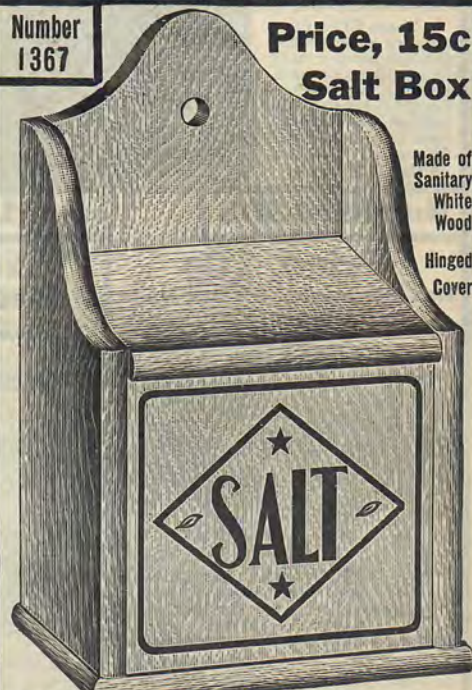

1/2 DOZEN OPAL NEST EGGS

Number 1714

Price, 25 Cents for 1/2 dozen Opal Nest Eggs

Exact imitation of real chicken egg. 6 for 25 cents

Number 1367

Price, 15c
Salt Box