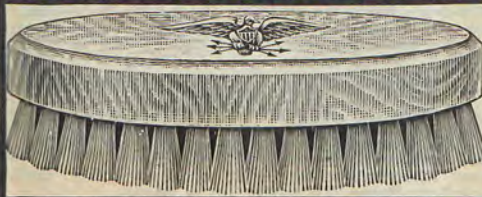

No. 2262

Price, 10c

Hand Brush
Extra stiff, durable bristles. Hardwood back. Length, 4 3/4 inches. **Price, 10 cents**

Number 2103

Price, 10c Full Size Curling Iron

This Curling Iron is strong and substantially made. Measures 8 inches long. Heavily nickel-plated. Oak finished handles. We guarantee this curling iron to give the best of satisfaction. **Price, 10 cents**