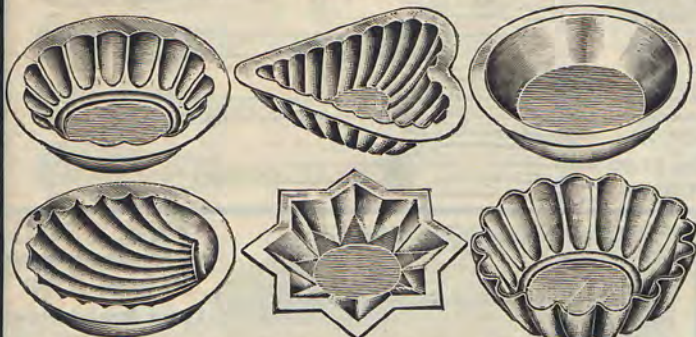

Here is a set of very useful kitchen utensils, consisting of six Patty or Tart Pans, in assorted shapes as illustrated. Made of heavy tin. Our price is only 10 cents for entire set of six. Agents: Be sure to show these pans to every customer. **Price, 10 cents for six**

Number 1300

6 Cup Muffin Pans Price, 15c