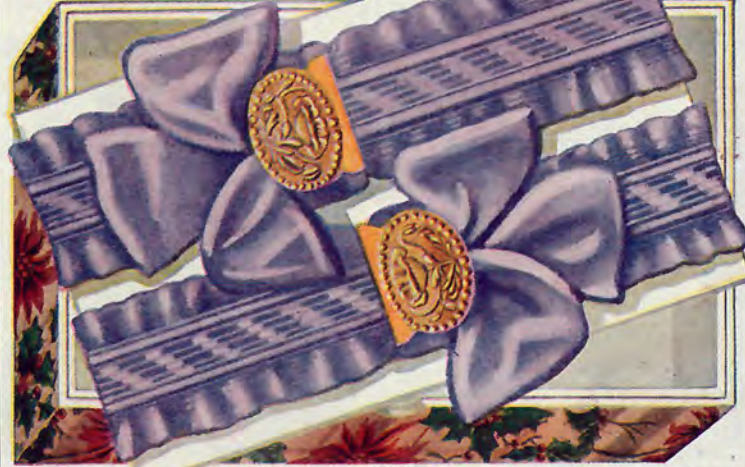

THESE GOODS COMBINE QUALITY, STYLE AND CHARMING BEAUTY

Number 2290 PRICE, 25c per pair

Ladies' Fancy Elastic Garters
In Beautiful Lithographed Box

Beauties. Mercerized elastic, with ruffled edge. Satin ribbon bows. Assorted gold plated buckles. Colors: lavender, red, pink, baby blue. **State Color Wanted**

Come in Red, Baby Blue, Pink and Lavender State Color

Number 2291

Six Fancy Border Handkerchiefs

PRICE, 75c