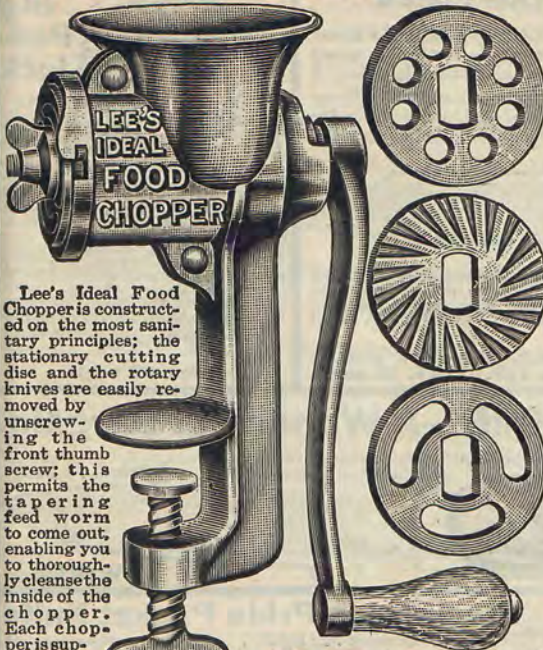

Number 1349 **Price, 85c**
Lee's Ideal Food Chopper

Lee's Ideal Food Chopper is constructed on the most sanitary principles; the stationary cutting disc and the rotary knives are easily removed by unscrewing the front thumb screw; this permits the tapering feed worm to come out, enabling you to thoroughly cleanse the inside of the chopper. Each chopper is supplied with one coarse and one fine perforated steel cutting knife and one pulverizer; the entire chopper is heavily retinned to prevent it from ever rusting. This chopper will do all the work

that a large chopper can do only not so rapidly, owing to its lesser capacity, but it does the work thoroughly and satisfactorily. Every chopper is examined and in perfect working order before shipment. The chopper measures 3x2½ inches in diameter. The blades are 1½ inches in diameter.