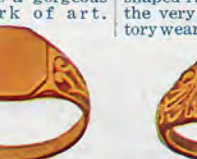

Number 8134 Price 85c
Fine rolled gold signet ring, engraved in elaborate style. Very beautiful work. We are the leaders in all kinds of rings of high quality.