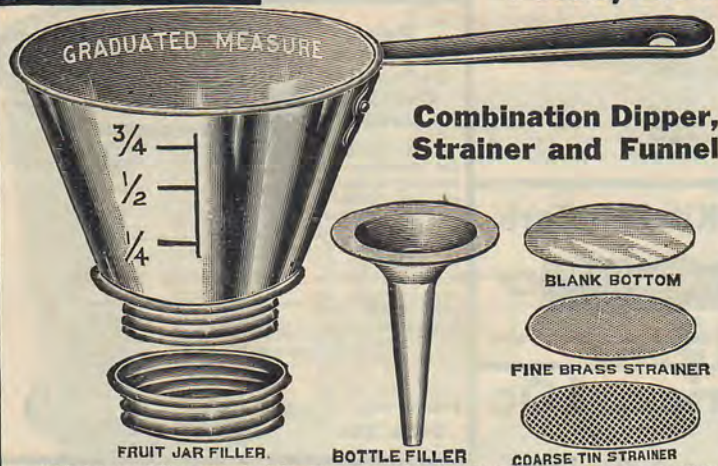

Number 1247

Price, 20c

Combination Dipper, Strainer and Funnel

This is one of the most useful articles for a home ever invented. It is made of the best charcoal tin, and can be used for six or more different purposes. First, remove the screws and insert the blank; it will make a dipper or pint measure. Second, remove the screw and insert the fine brass wire cloth; it will make a fine strainer for milk, tea, etc. Third, remove the screw and insert the coarse tin strainer; it will strain coffee, gravy, etc. Fourth, remove the screw and insert the tube; it will be a bottle filler. Fifth, insert strainer with tube; it will be a strainer and funnel combined. Sixth, remove the tube from the dipper; it will be a fruit jar filler that will fit any Mason jar. We highly recommend this article to our agents and customers. **Price, 20 cents.**

Number 1329 Price, 25c