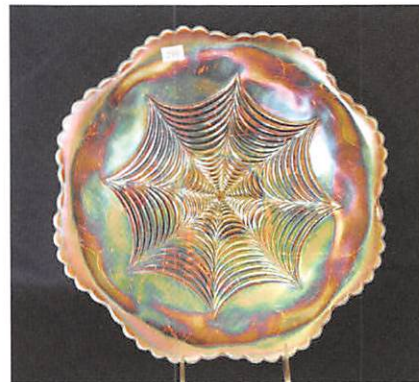

___ 230. Cosmos & Cane spittoon shape - marigold - very scarce and nice

___ 231. Holly ruffled bowl - red - pretty example

- ___ 232. Stippled Peacocks ruffled bowl w/ribbed back - blue - electric and nice!
- ___ 233. Ribbed Spiral 9.5" vase - green opal w/light marigold overlay - very unusual vase