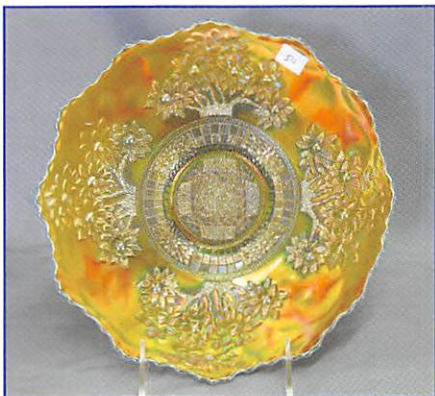

²⁵⁰⁰
___ 50. Orange Tree with trunk 9" plate - aqua opal - one of two I know of, extremely rare Fenton plate, tiny manufacture heat check in base, another aqua opal dandy in this auction!