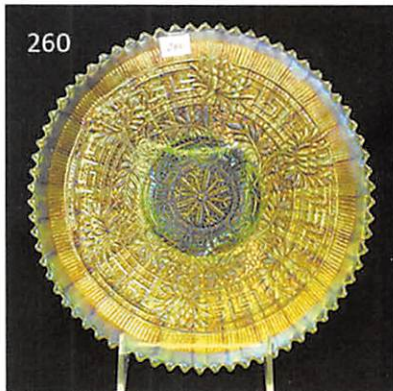

**2023 Carnival
Glass Auction**
Sat., April 15, 9:30 a.m.
Embassy Suites Airport Hotel
Kansas City, Missouri

Seek Auctions
Jim & Jan Seek
641-424-1116

W MATTHEW WRODA
AUCTIONS
937-548-7835