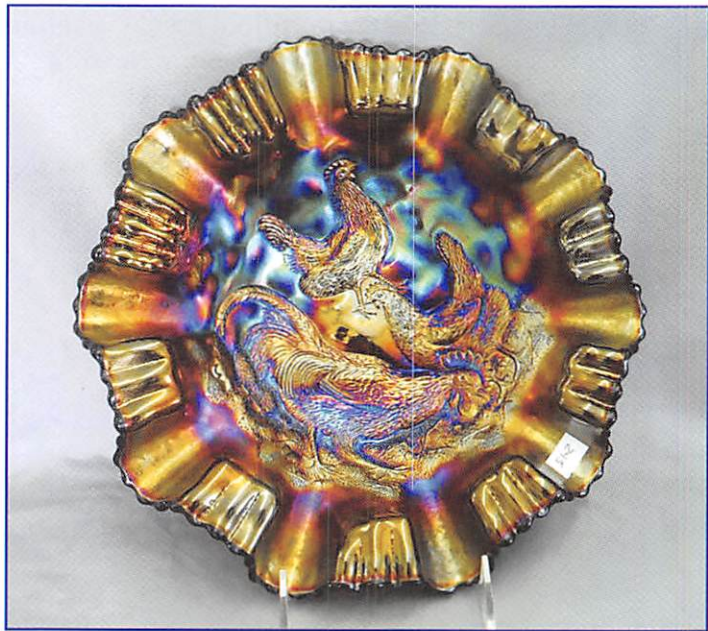

²⁹⁶⁰ 245. Farmyard 3 in 1 edge bowl - purple - a collector's favorite!

___ 246. Orange Tree loving cup - marigold - dark, nice

___ 247. Basketweave Open Edge 8" plate - red - flash irid., rare with irid.