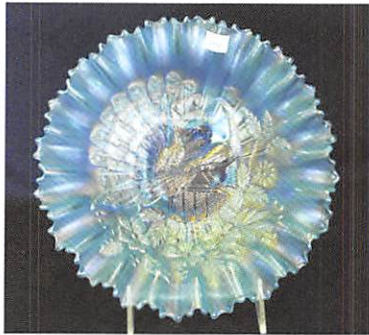

2300
141. Peacocks PCE bowl w/ribbed back - ice blue / sapphire - super nice bowl that leans sapphire. You can make your own decision!! Pretty!

142. Peacocks PCE bowl w/ribbed back - lime green - scarce color

143. Peacocks PCE bowl w/plain back - white - pretty

144. Grape Arbor 7 pc. tankard water set - white - polished around top edge

145. Grape Arbor 7 pc. tankard water set - purple - pitcher is fabulous!