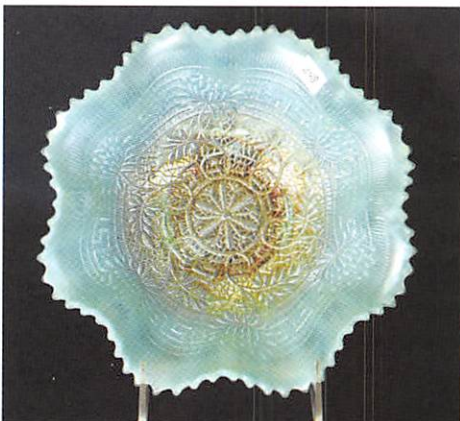

___ 248. Embroidered Mums ruffled bowl w/ribbed back - aqua opal - lots of opal and RARE!

___ 249. Pair of M'burg Blackberry Wreath 3 in 1 sauces - amethyst - radium, pinpoint on edge of one