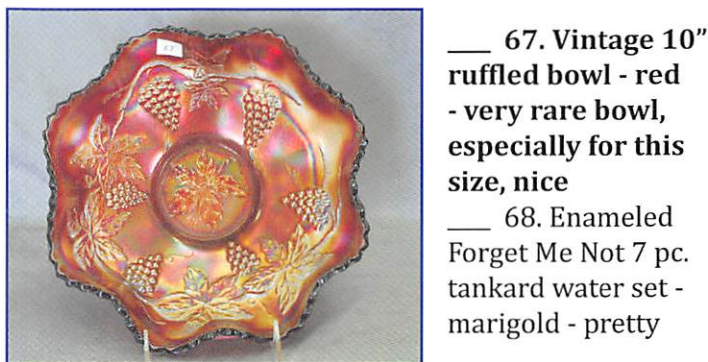

\_\_\_ 55. Daisy Squares two sides up rose bowl - marigold - scarce

<sup>2200</sup>  
 \_\_\_ 56. M'burg Rose Columns vase - amethyst - a beauty, very scarce and desirable!

\_\_\_ 67. Vintage 10" ruffled bowl - red - very rare bowl, especially for this size, nice