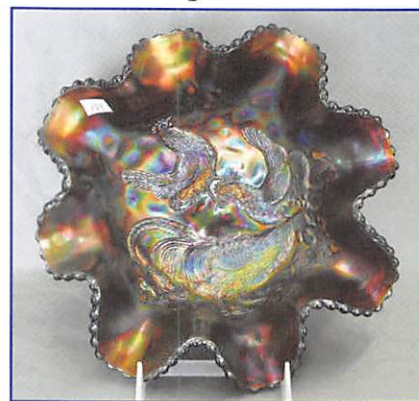

1100 120. Oriental Poppy 5 pc. tankard water set - ice blue - very rare and desirable, dark color

___ 121. Oriental Poppy 7 pc. tankard water set - white - scarce, repaired spout

___ 133. Grape & Cable 7 pc. tankard water set - marigold - another nice set

2600 134. Farmyard 8 ruffled bowl - purple - super pretty and highly desirable, great opportunity!

___ 135. Grape & Cable butter dish - green - nice

___ 136. Grape & Cable butter dish - purple - has epoxy around base