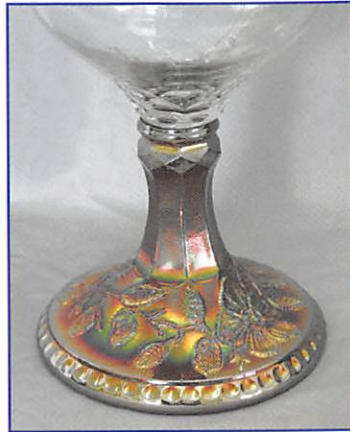

___ 168. M'burg Wild Rose 9.5" lamp - amethyst - nice, scarce, 6" base

- ___ 169. Dragon & Lotus ICS bowl - red - scarce in this shape, nice