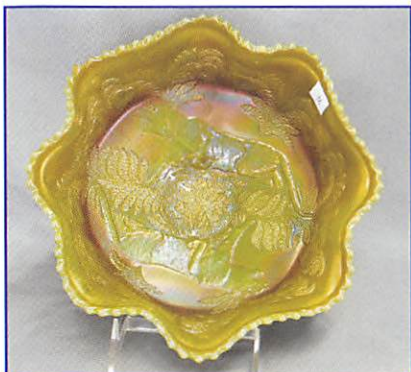

1. 7,250 ___ 36. Panther ftd master berry bowl - irid. Nile green - a top Fenton rarity! only two that I know of, very few opportunities for this piece, tiny, hard to see epoxy on one point, but Who Cares!!!