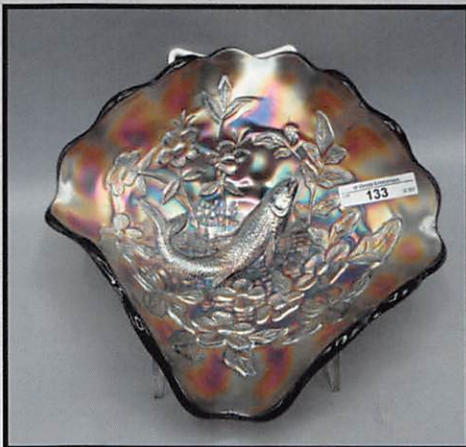

The Ports Collection

The Ports Collection

- 1 Millersburg crystal-Hobstar & Feather giant rosebowl
- 2 Millersburg crystal-Hobstar & Feather giant rosebowl-squatty
- 3 Millersburg crystal-Hobstar & Feather giant rosebowl-flared
- 4 Millersburg crystal-Hobstar & Feather giant rosebowl-with rolled rim. A very impressive set of 4!
- 5 Millersburg crystal frosted Hobstar & Feather-6" tri-corner plate
- 6 Millersburg crystal frosted Hobstar & Feather-11" square plate
- 7 Millersburg crystal frosted Hobstar & Feather-9.5" ICS bowl
- 8 Millersburg crystal frosted Hobstar & Feather-tumbler
- 9 Millersburg crystal frosted Hobstar & Feather-sugar bowl
- 10 Millersburg crystal frosted Hobstar & Feather-spooner
- 11 Millersburg crystal frosted Hobstar & Feather-8" deep bowl w/ uncut top. Rare!
- 12 Millersburg crystal frosted Hobstar & Feather-6" olive dish & berry bowl
- 13 Millersburg crystal frosted Hobstar & Feather-8" hand grip plate
- 14 Millersburg crystal frosted Hobstar & Feather-9" water pitcher
- 15 Millersburg crystal frosted Hobstar & Feather-10" & 8" relish trays
- 16 Millersburg crystal frosted Hobstar & Feather-9" 2-sides up plate
- 17 Millersburg crystal frosted Hobstar & Feather-sun purple spooner
- 18 Millersburg crystal frosted Hobstar & Feather-10" square bowl
- 19 Millersburg crystal frosted Hobstar & Feather-set of 5 progression stemmed compotes-tight tuck rosebowl, rosebowl, banana boat, ruffled, round. All 5 one money
- 20 Millersburg crystal Hobstar & Feather-large lemonade
- 21 Millersburg crystal Hobstar & Feather-10" round bowl
- 22 Millersburg crystal Hobstar & Feather-9" deep round bowl
- 23 Millersburg crystal Hobstar & Feather-9" olive tray
- 24 Millersburg crystal Hobstar & Feather-8" hand grip plate
- 25 Millersburg crystal Hobstar & Feather-cracker jar
- 26 Millersburg crystal Hobstar & Feather-lemonade pitcher-several chips on collar base. This is the plain base variant.
- 27 Millersburg crystal Hobstar & Feather-Club dish w/gold trim
- 28 Millersburg crystal Hobstar & Feather-sun purple club dish
- 29 Millersburg crystal Hobstar & Feather-2 sherbets, 1 straight up, 1 flared
- 30 Millersburg crystal Hobstar & Feather-6" compote
- 31 Millersburg crystal Hobstar & Feather-9" water pitcher
- 32 Millersburg crystal Hobstar & Feather-8" diamond shaped plate
- 33 Millersburg crystal Hobstar & Feather-covered butter
- 34 Millersburg crystal Hobstar & Feather-covered sugar
- 35 Millersburg crystal Hobstar & Feather-handled basket
- 36 Millersburg crystal Hobstar & Feather-14 pc. master punch set
- 37 Millersburg crystal Ohio Star-14 pc. master punch set
- 38 Millersburg crystal Ohio Star-6 pc. table set
- 39 Millersburg crystal Ohio Star-sun purple 6 pc. table set
- 40 Millersburg crystal Ohio Star-2 tumblers & 1 juice glass
- 41 Millersburg crystal Ohio Star-creamer & sun purple sugar bowl, no lid
- 42 Millersburg crystal Ohio Star-5 pc. berry set
- 43 Millersburg crystal Ohio Star-8.5" deep round bowl-lavender
- 44 Millersburg crystal Ohio Star-6" rosebowl, 7" bowl & 7" square bowl, 8" square bowl 4 pcs., one money
- 45 Millersburg crystal Ohio Star-6" jelly compote & flared compote
- 46 Millersburg crystal Ohio Star-syrup pitcher
- 47 Millersburg crystal Ohio Star-cruet
- 48 Millersburg crystal Ohio Star-6" stemmed rosebowl & ruffled jelly compote
- 49 Millersburg crystal Ohio Star-9.5" tankard
- 50 Millersburg crystal Ohio Star-vase 9"
- 51 Millersburg crystal Ohio Star-water carafe
- 52 Millersburg crystal Ohio Star-tankard
- 53 Millersburg crystal Ohio Star-9 water pitcher
- 54 Millersburg crystal Ohio Star-9.5" jelly compote
- 55 Millersburg crystal Ohio Star-toothpick holder
- 56 Millersburg crystal Ohio Star-5" tri-cornered plate & 6" oval olive dish
- 57 Millersburg crystal Honeycomb & Hobstar-8.5" & 6" plates
- 58 Millersburg crystal Honeycomb & Hobstar-ruby stained cream & sugar w/gold trim, chip on finial
- 59 Millersburg crystal Honeycomb & Hobstar-ruby stained sun purple spooner
- 60 Millersburg crystal Honeycomb & Hobstar-ruby stained butter dish, chip on finial
- 61 Millersburg crystal Honeycomb & Hobstar-ruby stained 7 pc. berry set w/gold trim. Tiny chip on edge of master bowl
- 62 Millersburg crystal Honeycomb & Hobstar-syrup pitcher
- 63 Millersburg crystal Honeycomb & Hobstar-tumbler & ruby stained tumbler (2) one money
- 64 Millersburg crystal Honeycomb & Hobstar-spooner & covered sugar
- 65 Millersburg crystal Honeycomb & Hobstar-4" stemmed salver & bon bon
- 66 Millersburg crystal Honeycomb & Hobstar-water carafe
- 67 Millersburg crystal Honeycomb & Hobstar-7 pc. ruby stained water set w/gold trim
- 68 Millersburg crystal Honeycomb & Hobstar-5" stemmed candy
- 69 Millersburg crystal Honeycomb & Hobstar-8.5" stemmed flared jelly
- 70 Millersburg crystal Honeycomb & Hobstar-water pitcher
- 71 Millersburg crystal Honeycomb & Hobstar-8" flared vase
- 72 Millersburg crystal 6" Country Kitchen 4-sided plate w/gold trim