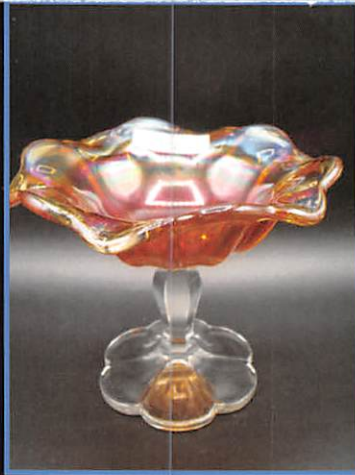

- |    |  |    |   |
|----|--|----|---|
| 1  | Mburg Crystal 9-3/4 " Country Kitchen Bowl low ICS advertising         | 41 | Mburg Crystal Hobstar & Feather Sherbert-6 pcs  |
| 2  | Mburg Crystal 8" Country Kitchen Bowl, Round                           | 42 | Mburg Crystal 9" Hobstar & Feather bowl, lg berry   |
| 3  | Mburg Crystal 5.5" across Country Kitchen VT Bowl square, 4 corners up | 43 | Mburg Crystal 8-1/2" Hobstar & Feather bowl, large berry  |
| 4  | Mburg Crystal 9" Fine Cut Heart Bowl                                   | 44 | Mburg Crystal 9-1/2, 9-7/8 " Hobstar & Feather ICS bowls  |
| 5  | Mburg Opal. 5.5 " Milky Way Bowl, IC                                   | 45 | Mburg Crystal Hobstar & Feather plates 1 frosted  |
| 6  | Mburg Crystal 4" base 6.5" opening Near Cut Wreath Rosebowl            | 46 | Mburg Crystal Hobstar & Feather Frosted x2 pickle Dish  |
| 7  | Mburg Crystal Ohio Star Creamer and Spooner                            | 47 | Mburg Crystal Hobstar & Feather Compote   |
| 8  | Mburg Crystal 5" Ohio Star Square dish corners turned down             | 48 | Mburg Lavender/Sun Purple Hobstar & Feather Bowl  |
| 9  | Mburg Crystal Ohio Star Vase   | 49 | Mburg Crystal Hobstar & Feather Basket  |
| 10 | Mburg Crystal Ohio Star Cruet with stopper                             | 50 | Mburg Crystal Hobstar & Feather Cracker Jar base cracked, lid okay  |
| 11 | Mburg Crystal/Sun purple 4.5 ", 5" Ohio Star Berry                     | 51 | Mburg Crystal 10" Hobstar & Feather ICS Bowl  |
| 12 | Mburg Crystal 7-1/2 " Ohio Star Bowl, square                           | 52 | Mburg Crystal Hobstar & Feather Club Bridge Set   |
| 13 | Mburg Crystal 7-1/2 " Ohio Star Pickle Dish                            | 53 | Mburg Crystal Hobstar & Feather Frosted Berry Bowl and 4 sides up dish 6 x 4 frosted  |
| 14 | Mburg Crystal 6" Ohio Star Compote                                     | 54 | Mburg MARIGOLD Multi Fruits & Flowers water pitcher. Only one known. It's a beauty!!!   |
| 15 | Mburg Crystal/Sun purple 5 & 6-1/2" Ohio Star Bowl Square              | 55 | Mburg PAINTED PURPLE Multi Fruits & Flowers water pitcher w/collar base. Only one known.  |
| 16 | Mburg Crystal 6" Ohio Star Rose Bowl                                   | 56 | Mburg PURPLE Multi Fruits & Flowers water pitcher w/collar base. Just a couple known with this base. Has a small line by the handle to be accurate  |
| 17 | Mburg Crystal 9" Ohio Star carafe                                      | 57 | Mburg green Multi Fruits & Flowers 7 pc water set   |
| 18 | Mburg Crystal Country Kitchen Covered Butter                           | 58 | Mburg PURPLE Multi Fruits & Flowers water pitcher w/drape base. Another rarity!   |
| 19 | Mburg Crystal Hobstar & Feather Frosted Water Pitcher                  | 59 | Mburg mari. Multi Fruits & Flower tumbler-CHOICE  |
| 20 | Mburg Crystal 8 " Hobstar & Feather Pickle Dish 2 sides up             | 60 | Mburg GREEN Multi Fruits & Flowers water pitcher. Has a small 1/2' heat check coming up from the base. Only the second one known and we have them both selling today. Poucher Collection. |
| 21 | Mburg Crystal 11" Hobstar & Feather Bowl 4-sides up, Frosted feathers  | 61 | Mburg purple Multi Fruits & Flowers tumbler   |
| 22 | Mburg Crystal 6" Hobstar & Feather Banana Boat Frosted feathers        | 62 | Mburg purple Multi Fruits & Flowers tumbler   |
| 23 | Mburg Crystal Hobstar and Feather Pitcher, round top Frosted feathers  | 63 | Mburg purple Hanging Cherries tumbler w/ ground base  |
| 24 | Mburg Crystal 8"x 5.25 Hobstar and Feather plate Frosted Handgrip      | 64 | Mburg 6" purple Peacock at Urn ruffled sauce. No Bee no beads .   |
| 25 | Mburg Crystal Hobstar & Feather Cov'd cracker jar                      | 65 | Mburg 6" radium purple Blackberry Wreath 3-1 edge bowl. Beautiful   |
| 26 | Mburg Crystal Hobstar & Feather Ruffled Compote Frosted feathers       | 66 | Mburg 10" radium green Whirling Leaves bowl w nice blue irid  |
| 27 | Mburg Crystal 7.5 Honeycomb & Hobstar Vase                             | 67 | Mburg 10" radium purple Primrose ruffled bowl w/ strong blue irid.  |
| 28 | Mburg Opal Milky Way Bowl 4 sides up                                   | 68 | Mburg green Hanging Cherries spooner  |
| 29 | Mburg Crystal Country Kitchen Bowl, 6-ruffle                           | 69 | Mburg 8" marigold Strawberry Wreath 3-1 edge bowl   |
| 30 | Mburg Crystal Country Kitchen Covered butter                           | 70 | OUT   |
| 31 | Mburg 4-1/2" Crystal Country Kitchen rose bowl                         | 71 | Mburg 8" purple Peacock at Urn ruffled bowl. Bee w Beads  |
| 32 | Mburg Crystal Country Kitchen Bowl, ruffled                            | 72 | Mburg 8" green Peacock ruffled bowl Bee w beads   |
| 33 | Mburg Crystal 4-1/2" Country Kitchen Deep Round sauce PROOF BOWL       | 73 | Mburg green Holly card tray   |
| 34 | Mburg Crystal 11" Country Kitchen VT Bowl SQ (like Milky Way           | 74 | Mburg 10" radium green Nesting Swans ruffled bowl   |
| 35 | Mburg Opal. Country Kitchen VT (Milky Way) Bowl, SM, 6 ruffle          | 75 | Mburg 7" radium purple Grape Wreath Vt 3-1 edge bowl  |
| 36 | Mburg Crystal Feather and Heart Pitcher                                | 76 | Mburg 9.5" radium marigold Whirling leaves tri-corner CRE bowl NICE!  |
| 37 | Mburg Crystal Marilyn Pitcher  | 77 | Mburg purple Hobnail Swirl rosebowl   |
| 38 | Mburg Crystal Ohio Star Cider Pitcher                                  | 78 | Mburg purple Diamonds water pitcher   |
| 39 | Mburg Crystal Potpourri Cake Salver & compote                          |    |   |
| 40 | Mburg Crystal Hobstar & Feather dish, Tri-cornered Frosted             |    |   |