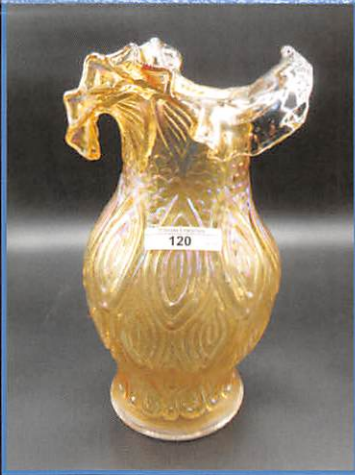

- |    |  |    |   |
|----|--|----|---|
| 1  | Mburg Crystal 9-3/4 " Country Kitchen Bowl low ICS advertising         | 41 | Mburg Crystal Hobstar & Feather Sherbert-6 pcs  |
| 2  | Mburg Crystal 8" Country Kitchen Bowl, Round                           | 42 | Mburg Crystal 9" Hobstar & Feather bowl, lg berry   |
| 3  | Mburg Crystal 5.5" across Country Kitchen VT Bowl square, 4 corners up | 43 | Mburg Crystal 8-1/2" Hobstar & Feather bowl, large berry  |
| 4  | Mburg Crystal 9" Fine Cut Heart Bowl                                   | 44 | Mburg Crystal 9-1/2, 9-7/8 " Hobstar & Feather ICS bowls  |
| 5  | Mburg Opal. 5.5 " Milky Way Bowl, IC                                   | 45 | Mburg Crystal Hobstar & Feather plates 1 frosted  |
| 6  | Mburg Crystal 4" base 6.5" opening Near Cut Wreath Rosebowl            | 46 | Mburg Crystal Hobstar & Feather Frosted x2 pickle Dish  |
| 7  | Mburg Crystal Ohio Star Creamer and Spooner                            | 47 | Mburg Crystal Hobstar & Feather Compote   |
| 8  | Mburg Crystal 5" Ohio Star Square dish corners turned down             | 48 | Mburg Lavender/Sun Purple Hobstar & Feather Bowl  |
| 9  | Mburg Crystal Ohio Star Vase   | 49 | Mburg Crystal Hobstar & Feather Basket  |
| 10 | Mburg Crystal Ohio Star Cruet with stopper                             | 50 | Mburg Crystal Hobstar & Feather Cracker Jar base cracked, lid okay  |
| 11 | Mburg Crystal/Sun purple 4.5 ", 5" Ohio Star Berry                     | 51 | Mburg Crystal 10" Hobstar & Feather ICS Bowl  |
| 12 | Mburg Crystal 7-1/2 " Ohio Star Bowl, square                           | 52 | Mburg Crystal Hobstar & Feather Club Bridge Set   |
| 13 | Mburg Crystal 7-1/2 " Ohio Star Pickle Dish                            | 53 | Mburg Crystal Hobstar & Feather Frosted Berry Bowl and 4 sides up dish 6 x 4 frosted  |
| 14 | Mburg Crystal 6" Ohio Star Compote                                     | 54 | Mburg MARIGOLD Multi Fruits & Flowers water pitcher. Only one known. It's a beauty!!!   |
| 15 | Mburg Crystal/Sun purple 5 & 6-1/2" Ohio Star Bowl Square              | 55 | Mburg PAINTED PURPLE Multi Fruits & Flowers water pitcher w/collar base. Only one known.  |
| 16 | Mburg Crystal 6" Ohio Star Rose Bowl                                   | 56 | Mburg PURPLE Multi Fruits & Flowers water pitcher w/collar base. Just a couple known with this base. Has a small line by the handle to be accurate  |
| 17 | Mburg Crystal 9" Ohio Star carafe                                      | 57 | Mburg green Multi Fruits & Flowers 7 pc water set   |
| 18 | Mburg Crystal Country Kitchen Covered Butter                           | 58 | Mburg PURPLE Multi Fruits & Flowers water pitcher w/drape base. Another rarity!   |
| 19 | Mburg Crystal Hobstar & Feather Frosted Water Pitcher                  | 59 | Mburg mari. Multi Fruits & Flower tumbler-CHOICE  |
| 20 | Mburg Crystal 8 " Hobstar & Feather Pickle Dish 2 sides up             | 60 | Mburg GREEN Multi Fruits & Flowers water pitcher. Has a small 1/2' heat check coming up from the base. Only the second one known and we have them both selling today. Poucher Collection. |
| 21 | Mburg Crystal 11" Hobstar & Feather Bowl 4-sides up, Frosted feathers  | 61 | Mburg purple Multi Fruits & Flowers tumbler   |
| 22 | Mburg Crystal 6" Hobstar & Feather Banana Boat Frosted feathers        | 62 | Mburg purple Multi Fruits & Flowers tumbler   |
| 23 | Mburg Crystal Hobstar and Feather Pitcher, round top Frosted feathers  | 63 | Mburg purple Hanging Cherries tumbler w/ ground base  |
| 24 | Mburg Crystal 8"x 5.25 Hobstar and Feather plate Frosted Handgrip      | 64 | Mburg 6" purple Peacock at Urn ruffled sauce. No Bee no beads .   |
| 25 | Mburg Crystal Hobstar & Feather Cov'd cracker jar                      | 65 | Mburg 6" radium purple Blackberry Wreath 3-1 edge bowl. Beautiful   |
| 26 | Mburg Crystal Hobstar & Feather Ruffled Compote Frosted feathers       | 66 | Mburg 10" radium green Whirling Leaves bowl w nice blue irid  |
| 27 | Mburg Crystal 7.5 Honeycomb & Hobstar Vase                             | 67 | Mburg 10" radium purple Primrose ruffled bowl w/ strong blue irid.  |
| 28 | Mburg Opal Milky Way Bowl 4 sides up                                   | 68 | Mburg green Hanging Cherries spooner  |
| 29 | Mburg Crystal Country Kitchen Bowl, 6-ruffle                           | 69 | Mburg 8" marigold Strawberry Wreath 3-1 edge bowl   |
| 30 | Mburg Crystal Country Kitchen Covered butter                           | 70 | OUT   |
| 31 | Mburg 4-1/2" Crystal Country Kitchen rose bowl                         | 71 | Mburg 8" purple Peacock at Urn ruffled bowl. Bee w Beads  |
| 32 | Mburg Crystal Country Kitchen Bowl, ruffled                            | 72 | Mburg 8" green Peacock ruffled bowl Bee w beads   |
| 33 | Mburg Crystal 4-1/2" Country Kitchen Deep Round sauce PROOF BOWL       | 73 | Mburg green Holly card tray   |
| 34 | Mburg Crystal 11" Country Kitchen VT Bowl SQ (like Milky Way           | 74 | Mburg 10" radium green Nesting Swans ruffled bowl   |
| 35 | Mburg Opal. Country Kitchen VT (Milky Way) Bowl, SM, 6 ruffle          | 75 | Mburg 7" radium purple Grape Wreath Vt 3-1 edge bowl  |
| 36 | Mburg Crystal Feather and Heart Pitcher                                | 76 | Mburg 9.5" radium marigold Whirling leaves tri-corner CRE bowl NICE!  |
| 37 | Mburg Crystal Marilyn Pitcher  | 77 | Mburg purple Hobnail Swirl rosebowl   |
| 38 | Mburg Crystal Ohio Star Cider Pitcher                                  | 78 | Mburg purple Diamonds water pitcher   |
| 39 | Mburg Crystal Potpourri Cake Salver & compote                          |    |   |
| 40 | Mburg Crystal Hobstar & Feather dish, Tri-cornered Frosted             |    |   |