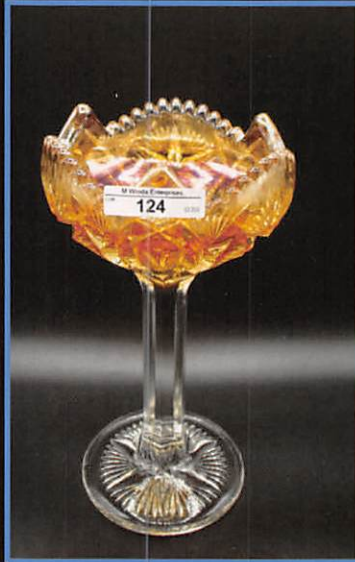

- |    |  |    |   |
|----|--|----|---|
| 1  | Mburg Crystal 9-3/4 " Country Kitchen Bowl low ICS advertising         | 41 | Mburg Crystal Hobstar & Feather Sherbert-6 pcs  |
| 2  | Mburg Crystal 8" Country Kitchen Bowl, Round                           | 42 | Mburg Crystal 9" Hobstar & Feather bowl, lg berry   |
| 3  | Mburg Crystal 5.5" across Country Kitchen VT Bowl square, 4 corners up | 43 | Mburg Crystal 8-1/2" Hobstar & Feather bowl, large berry  |
| 4  | Mburg Crystal 9" Fine Cut Heart Bowl                                   | 44 | Mburg Crystal 9-1/2, 9-7/8 " Hobstar & Feather ICS bowls  |
| 5  | Mburg Opal. 5.5 " Milky Way Bowl, IC                                   | 45 | Mburg Crystal Hobstar & Feather plates 1 frosted  |
| 6  | Mburg Crystal 4" base 6.5" opening Near Cut Wreath Rosebowl            | 46 | Mburg Crystal Hobstar & Feather Frosted x2 pickle Dish  |
| 7  | Mburg Crystal Ohio Star Creamer and Spooner                            | 47 | Mburg Crystal Hobstar & Feather Compote   |
| 8  | Mburg Crystal 5" Ohio Star Square dish corners turned down             | 48 | Mburg Lavender/Sun Purple Hobstar & Feather Bowl  |
| 9  | Mburg Crystal Ohio Star Vase   | 49 | Mburg Crystal Hobstar & Feather Basket  |
| 10 | Mburg Crystal Ohio Star Cruet with stopper                             | 50 | Mburg Crystal Hobstar & Feather Cracker Jar base cracked, lid okay  |
| 11 | Mburg Crystal/Sun purple 4.5 ", 5" Ohio Star Berry                     | 51 | Mburg Crystal 10" Hobstar & Feather ICS Bowl  |
| 12 | Mburg Crystal 7-1/2 " Ohio Star Bowl, square                           | 52 | Mburg Crystal Hobstar & Feather Club Bridge Set   |
| 13 | Mburg Crystal 7-1/2 " Ohio Star Pickle Dish                            | 53 | Mburg Crystal Hobstar & Feather Frosted Berry Bowl and 4 sides up dish 6 x 4 frosted  |
| 14 | Mburg Crystal 6" Ohio Star Compote                                     | 54 | Mburg MARIGOLD Multi Fruits & Flowers water pitcher. Only one known. It's a beauty!!!   |
| 15 | Mburg Crystal/Sun purple 5 & 6-1/2" Ohio Star Bowl Square              | 55 | Mburg PAINTED PURPLE Multi Fruits & Flowers water pitcher w/collar base. Only one known.  |
| 16 | Mburg Crystal 6" Ohio Star Rose Bowl                                   | 56 | Mburg PURPLE Multi Fruits & Flowers water pitcher w/collar base. Just a couple known with this base. Has a small line by the handle to be accurate  |
| 17 | Mburg Crystal 9" Ohio Star carafe                                      | 57 | Mburg green Multi Fruits & Flowers 7 pc water set   |
| 18 | Mburg Crystal Country Kitchen Covered Butter                           | 58 | Mburg PURPLE Multi Fruits & Flowers water pitcher w/drape base. Another rarity!   |
| 19 | Mburg Crystal Hobstar & Feather Frosted Water Pitcher                  | 59 | Mburg mari. Multi Fruits & Flower tumbler-CHOICE  |
| 20 | Mburg Crystal 8 " Hobstar & Feather Pickle Dish 2 sides up             | 60 | Mburg GREEN Multi Fruits & Flowers water pitcher. Has a small 1/2' heat check coming up from the base. Only the second one known and we have them both selling today. Poucher Collection. |
| 21 | Mburg Crystal 11" Hobstar & Feather Bowl 4-sides up, Frosted feathers  | 61 | Mburg purple Multi Fruits & Flowers tumbler   |
| 22 | Mburg Crystal 6" Hobstar & Feather Banana Boat Frosted feathers        | 62 | Mburg purple Multi Fruits & Flowers tumbler   |
| 23 | Mburg Crystal Hobstar and Feather Pitcher, round top Frosted feathers  | 63 | Mburg purple Hanging Cherries tumbler w/ ground base  |
| 24 | Mburg Crystal 8"x 5.25 Hobstar and Feather plate Frosted Handgrip      | 64 | Mburg 6" purple Peacock at Urn ruffled sauce. No Bee no beads .   |
| 25 | Mburg Crystal Hobstar & Feather Cov'd cracker jar                      | 65 | Mburg 6" radium purple Blackberry Wreath 3-1 edge bowl. Beautiful   |
| 26 | Mburg Crystal Hobstar & Feather Ruffled Compote Frosted feathers       | 66 | Mburg 10" radium green Whirling Leaves bowl w nice blue irid  |
| 27 | Mburg Crystal 7.5 Honeycomb & Hobstar Vase                             | 67 | Mburg 10" radium purple Primrose ruffled bowl w/ strong blue irid.  |
| 28 | Mburg Opal Milky Way Bowl 4 sides up                                   | 68 | Mburg green Hanging Cherries spooner  |
| 29 | Mburg Crystal Country Kitchen Bowl, 6-ruffle                           | 69 | Mburg 8" marigold Strawberry Wreath 3-1 edge bowl   |
| 30 | Mburg Crystal Country Kitchen Covered butter                           | 70 | OUT   |
| 31 | Mburg 4-1/2" Crystal Country Kitchen rose bowl                         | 71 | Mburg 8" purple Peacock at Urn ruffled bowl. Bee w Beads  |
| 32 | Mburg Crystal Country Kitchen Bowl, ruffled                            | 72 | Mburg 8" green Peacock ruffled bowl Bee w beads   |
| 33 | Mburg Crystal 4-1/2" Country Kitchen Deep Round sauce PROOF BOWL       | 73 | Mburg green Holly card tray   |
| 34 | Mburg Crystal 11" Country Kitchen VT Bowl SQ (like Milky Way           | 74 | Mburg 10" radium green Nesting Swans ruffled bowl   |
| 35 | Mburg Opal. Country Kitchen VT (Milky Way) Bowl, SM, 6 ruffle          | 75 | Mburg 7" radium purple Grape Wreath Vt 3-1 edge bowl  |
| 36 | Mburg Crystal Feather and Heart Pitcher                                | 76 | Mburg 9.5" radium marigold Whirling leaves tri-corner CRE bowl NICE!  |
| 37 | Mburg Crystal Marilyn Pitcher  | 77 | Mburg purple Hobnail Swirl rosebowl   |
| 38 | Mburg Crystal Ohio Star Cider Pitcher                                  | 78 | Mburg purple Diamonds water pitcher   |
| 39 | Mburg Crystal Potpourri Cake Salver & compote                          |    |   |
| 40 | Mburg Crystal Hobstar & Feather dish, Tri-cornered Frosted             |    |   |