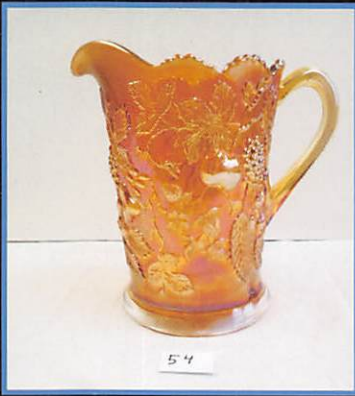

- |    |  |    |   |
|----|--|----|---|
| 1  | Mburg Crystal 9-3/4 " Country Kitchen Bowl low ICS advertising         | 41 | Mburg Crystal Hobstar & Feather Sherbert-6 pcs  |
| 2  | Mburg Crystal 8" Country Kitchen Bowl, Round                           | 42 | Mburg Crystal 9" Hobstar & Feather bowl, lg berry   |
| 3  | Mburg Crystal 5.5" across Country Kitchen VT Bowl square, 4 corners up | 43 | Mburg Crystal 8-1/2" Hobstar & Feather bowl, large berry  |
| 4  | Mburg Crystal 9" Fine Cut Heart Bowl                                   | 44 | Mburg Crystal 9-1/2, 9-7/8 " Hobstar & Feather ICS bowls  |
| 5  | Mburg Opal. 5.5 " Milky Way Bowl, IC                                   | 45 | Mburg Crystal Hobstar & Feather plates 1 frosted  |
| 6  | Mburg Crystal 4" base 6.5" opening Near Cut Wreath Rosebowl            | 46 | Mburg Crystal Hobstar & Feather Frosted x2 pickle Dish  |
| 7  | Mburg Crystal Ohio Star Creamer and Spooner                            | 47 | Mburg Crystal Hobstar & Feather Compote   |
| 8  | Mburg Crystal 5" Ohio Star Square dish corners turned down             | 48 | Mburg Lavender/Sun Purple Hobstar & Feather Bowl  |
| 9  | Mburg Crystal Ohio Star Vase   | 49 | Mburg Crystal Hobstar & Feather Basket  |
| 10 | Mburg Crystal Ohio Star Cruet with stopper                             | 50 | Mburg Crystal Hobstar & Feather Cracker Jar base cracked, lid okay  |
| 11 | Mburg Crystal/Sun purple 4.5 ", 5" Ohio Star Berry                     | 51 | Mburg Crystal 10" Hobstar & Feather ICS Bowl  |
| 12 | Mburg Crystal 7-1/2 " Ohio Star Bowl, square                           | 52 | Mburg Crystal Hobstar & Feather Club Bridge Set   |
| 13 | Mburg Crystal 7-1/2 " Ohio Star Pickle Dish                            | 53 | Mburg Crystal Hobstar & Feather Frosted Berry Bowl and 4 sides up dish 6 x 4 frosted  |
| 14 | Mburg Crystal 6" Ohio Star Compote                                     | 54 | Mburg MARIGOLD Multi Fruits & Flowers water pitcher. Only one known. It's a beauty!!!   |
| 15 | Mburg Crystal/Sun purple 5 & 6-1/2" Ohio Star Bowl Square              | 55 | Mburg PAINTED PURPLE Multi Fruits & Flowers water pitcher w/collar base. Only one known.  |
| 16 | Mburg Crystal 6" Ohio Star Rose Bowl                                   | 56 | Mburg PURPLE Multi Fruits & Flowers water pitcher w/collar base. Just a couple known with this base. Has a small line by the handle to be accurate  |
| 17 | Mburg Crystal 9" Ohio Star carafe                                      | 57 | Mburg green Multi Fruits & Flowers 7 pc water set   |
| 18 | Mburg Crystal Country Kitchen Covered Butter                           | 58 | Mburg PURPLE Multi Fruits & Flowers water pitcher w/drape base. Another rarity!   |
| 19 | Mburg Crystal Hobstar & Feather Frosted Water Pitcher                  | 59 | Mburg mari. Multi Fruits & Flower tumbler-CHOICE  |
| 20 | Mburg Crystal 8 " Hobstar & Feather Pickle Dish 2 sides up             | 60 | Mburg GREEN Multi Fruits & Flowers water pitcher. Has a small 1/2' heat check coming up from the base. Only the second one known and we have them both selling today. Poucher Collection. |
| 21 | Mburg Crystal 11" Hobstar & Feather Bowl 4-sides up, Frosted feathers  | 61 | Mburg purple Multi Fruits & Flowers tumbler   |
| 22 | Mburg Crystal 6" Hobstar & Feather Banana Boat Frosted feathers        | 62 | Mburg purple Multi Fruits & Flowers tumbler   |
| 23 | Mburg Crystal Hobstar and Feather Pitcher, round top Frosted feathers  | 63 | Mburg purple Hanging Cherries tumbler w/ ground base  |
| 24 | Mburg Crystal 8"x 5.25 Hobstar and Feather plate Frosted Handgrip      | 64 | Mburg 6" purple Peacock at Urn ruffled sauce. No Bee no beads .   |
| 25 | Mburg Crystal Hobstar & Feather Cov'd cracker jar                      | 65 | Mburg 6" radium purple Blackberry Wreath 3-1 edge bowl. Beautiful   |
| 26 | Mburg Crystal Hobstar & Feather Ruffled Compote Frosted feathers       | 66 | Mburg 10" radium green Whirling Leaves bowl w nice blue irid  |
| 27 | Mburg Crystal 7.5 Honeycomb & Hobstar Vase                             | 67 | Mburg 10" radium purple Primrose ruffled bowl w/ strong blue irid.  |
| 28 | Mburg Opal Milky Way Bowl 4 sides up                                   | 68 | Mburg green Hanging Cherries spooner  |
| 29 | Mburg Crystal Country Kitchen Bowl, 6-ruffle                           | 69 | Mburg 8" marigold Strawberry Wreath 3-1 edge bowl   |
| 30 | Mburg Crystal Country Kitchen Covered butter                           | 70 | OUT   |
| 31 | Mburg 4-1/2" Crystal Country Kitchen rose bowl                         | 71 | Mburg 8" purple Peacock at Urn ruffled bowl. Bee w Beads  |
| 32 | Mburg Crystal Country Kitchen Bowl, ruffled                            | 72 | Mburg 8" green Peacock ruffled bowl Bee w beads   |
| 33 | Mburg Crystal 4-1/2" Country Kitchen Deep Round sauce PROOF BOWL       | 73 | Mburg green Holly card tray   |
| 34 | Mburg Crystal 11" Country Kitchen VT Bowl SQ (like Milky Way           | 74 | Mburg 10" radium green Nesting Swans ruffled bowl   |
| 35 | Mburg Opal. Country Kitchen VT (Milky Way) Bowl, SM, 6 ruffle          | 75 | Mburg 7" radium purple Grape Wreath Vt 3-1 edge bowl  |
| 36 | Mburg Crystal Feather and Heart Pitcher                                | 76 | Mburg 9.5" radium marigold Whirling leaves tri-corner CRE bowl NICE!  |
| 37 | Mburg Crystal Marilyn Pitcher  | 77 | Mburg purple Hobnail Swirl rosebowl   |
| 38 | Mburg Crystal Ohio Star Cider Pitcher                                  | 78 | Mburg purple Diamonds water pitcher   |
| 39 | Mburg Crystal Potpourri Cake Salver & compote                          |    |   |
| 40 | Mburg Crystal Hobstar & Feather dish, Tri-cornered Frosted             |    |   |