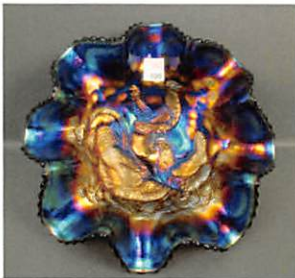

AUGUST 14TH & 15TH 2020
HERITAGE COMMUNITY CENTER
MILLERSBURG, OH

Burns
Auction Service
1554 GOLDEN POND DRIVE
MINNEOLA, FLORIDA 34715

First Class
US POSTAGE
PAID
MILLERSBURG
OH
PERMIT #13

100