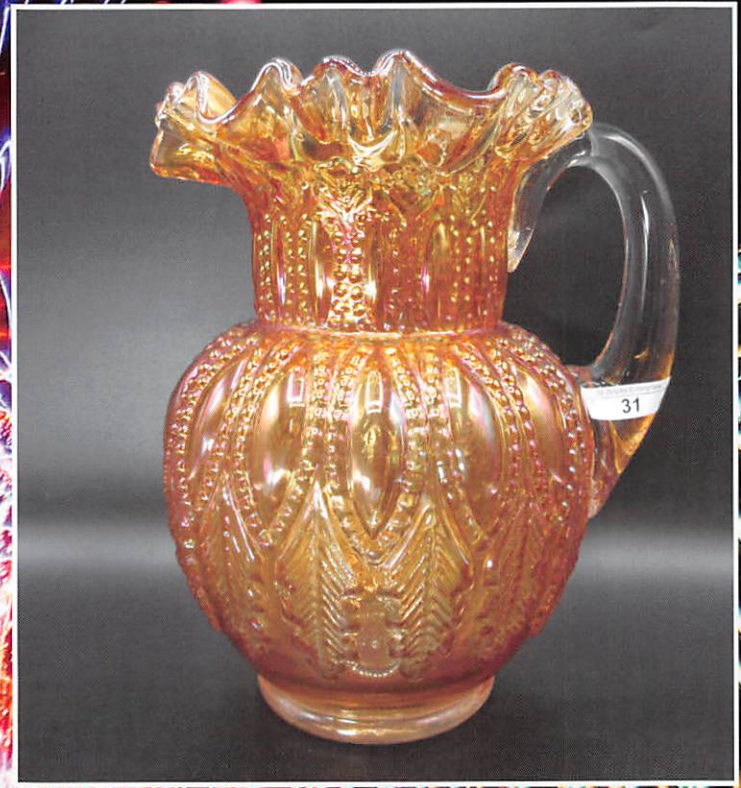

www.matthewwrodaauctions.com

**MATTHEW WRODA
AUCTIONS**

The Stars are ablaze over Ohio

The Katsikas Collection - A Firework of Colors

- 1 ³⁹⁰ Imperial Lead Lustre 6.5" cobalt "necked in top" vase
- 2 ⁴²⁵ Imperial Lead Lustre 8.5" cobalt "necked in top" vase
- 3 ⁵²⁵ Imperial Lead Lustre 6.75" cobalt Urn shaped vase
- 4 ⁴⁵⁰ Imperial Lead Lustre 8.5" cobalt flared base vase
- 5 ⁴²⁵ Imperial Lead Lustre 9" cobalt Aoooga horn shaped vase
- 6 ⁷⁵⁰ Imperial Lead Lustre 8.5" cobalt Beaker shaped vase.
- 7 ⁹⁰⁰ Imperial Lead Lustre 11" cobalt Flared base vase
- 8 ⁸⁵⁰ Imperial Lead Lustre 11" cobalt urn shaped vase
All of the Lustre vases has fabulous color!
- 9 ²¹⁰ Dugan 9" elec purple Cherries 3 footed bowl w/ crimped tri-corner edge. Very sharp!
- 10 ¹⁵⁰ Dugan 8.5" elec purple Dogwood Sprays dome ft'd bowl
- 11 ³⁵⁰ Dugan 11" purple Ski Star ruffled bowl
WONDERFUL!
- 12 ¹⁹⁵ Dugan 6" elec purple Ski Star ruffled bowl- pretty
- 13 ¹⁵⁰ Dugan 7" dark marigold Circle Scroll vase
- 14 ⁶⁵ Marigold 10" square Curved Star master berry bowl
- 15 ²⁵ Marigold 5" square Curved Star berry bowl
- 16 ²⁷⁵ Riihimaki 5" Starburst blue vase w/ spittoon shape top.
- 17 ⁴⁷⁵ Riihimaki 8" Dagney blue vase. Scarce
- 18 ³²⁵ Australian black amy. Butterfly Bush 7" compote
- 19 ³¹⁰ US Glass Palm Beach marigold jardiniere does have a crack across base
- 20 ³⁰⁰ US Glass Palm Beach marigold w/ goofus Hyacinth vase 4.5"
- 21 ³⁵⁰ US Glass Palm Beach 7" purple Hyacinth top vase
- 22 ²⁰⁰⁰ US Glass Palm Beach 9" purple free form "napkin" vase.
- 23 ⁴⁰⁰ US Glass Palm Beach 7.5" purple bulbous pinch top vase
- 24 ⁴⁰⁰ US Glass Palm Beach 7" marigold pinched tri-corner top vase.
- 25 ³⁰⁰ US Glass Palm Beach 7" pearlized milk glass bulbous pinch top vase
- 26 ³²⁵ US Glass Palm Beach 7" pearlized milk glass bulbous pinched top vase.
- 27 ⁶⁰⁰ US Glass Palm Beach 7" white bulbous pinch top vase. Frosty irid.
- 28 ⁴⁰⁰ US Glass Palm Beach 8" purple bulbous pinch top vase.
- 29 ¹⁵⁰ US Glass Palm Beach 7" goofus painted plate
Good lookin' plate
- 30 ⁵⁵ signed Fenton Palm Beach purple rosebowl (1980's)
- 31 ⁸⁵⁰⁰ Millersburg marigold Perfection water pitcher with 3-1 edge rim. A very EXCEPTIONAL radium example of a RARE water pitcher
- 32 ⁸⁵⁰⁰ Millersburg 9" vaseline Fleur de lys dome footed square bowl. Extremely rare and outstanding blue irid.
- 33 ^{26,000} Millersburg vaseline Butterfly & Corn vase. 1 of 4 in a row in this auction. You will never see this again!
- 34 ^{16,500} Millersburg marigold Butterfly & Corn vase. Only one known.
- 35 ⁸⁰⁰⁰ Millersburg green Butterfly & Corn vase. Only one known.
- 36 ^{11,000} Millersburg radium purple Butterfly & Corn vase. Only one known. This is an absolute gem! Does have a hairline, but with color like this the sky will be full of fireworks on this one!
- 37 ^{55,000} Millersburg marigold Cleveland Memorial ashtray. Rarest color with only 4 or 5 known at this time.
- 38 ^{9,000} Millersburg radium purple Rose Columns vase. One of the FINEST vases out there. Rows and rows of bright blue irid.
- 39 ⁵⁰⁰ Millersburg 7" radium purple Courthouse ICS bowl. Great detail.
- 40 ^{17,000} Millersburg radium purple Potpourri milk pitcher. This milk pitcher is the finest ever. Incredible radium blue irid. all the way around this little gem. Very impressive!
- 41 ³⁰⁰ Millersburg crystal Potpourri milk pitcher- Scarce
- 42 ^{15,000} Northwood 9" electric AMBER Poppy Show plate. Extremely rare plate and a real looker! Might be years before you see another one of these beauties if ever.
- 43 ⁵⁵⁰⁰ Northwood 9" EMERALD GREEN Poppy Show plate. I have seen many green Poppy Show plates in green, but not like this. A show stopper!
- 44 ^{7,600} Northwood 8.5" ice green Poppy Show PCE bowl
Yes, that's correct, a PCE Poppy Show bowl... SURPRISE!! you just never know what will show up!
- 45 ^{2,000} Northwood elec purple Grape & Cable vase. Another very rare item and REAL PRETTY!!
- 46 ^{6,000} Northwood 8.75" ICE LAVENDER WISTERIA Poinsettia and Lattice footed bowl. This is extremely rare as you would expect, and has AWESOME irid. Only one reported.
- 47 ⁴⁵⁰ Northwood purple Grape and Cable whiskey decanter
- 48 ^{10,500} Northwood ice blue Grape & Cable standard size 8 pc punch set. Deep ice blue color. RARE
- 49 ⁹⁰⁰ Northwood 9" elec purple Three Fruits plate with plain back. Has incredible stretchy electric irid. This is "THE ONE!"
- 50 ⁴⁷⁵ Northwood 8.75" green Peacocks ruffled bowl. Scarce
- 51 ⁴⁷⁵ Northwood 9" ice blue Peacocks plate. Very pastel irid. Wonderful plate.