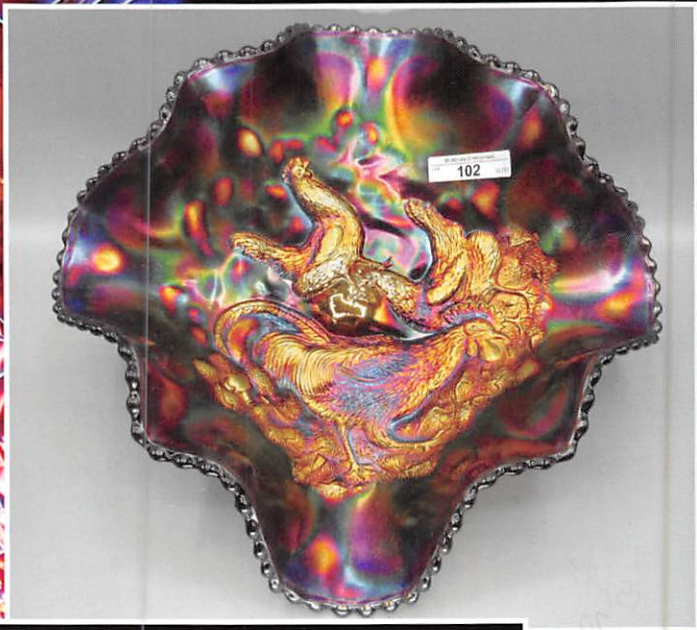

Would you like to see more wonderful photos and history of the glass?

Visit: www.carnivalglassshowcase.com