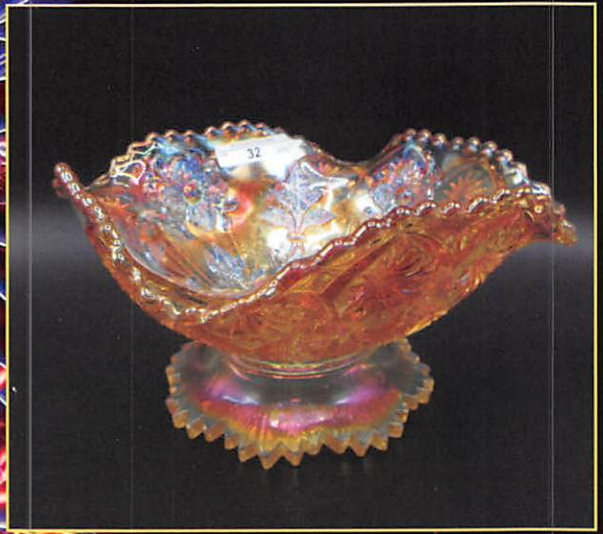

www.matthewwrodaauctions.com

**MATTHEW WRODA
AUCTIONS**

The Stars are ablaze over Ohio

The Katsikas Collection - A Firework of Colors

- 1 ³⁹⁰ Imperial Lead Lustre 6.5" cobalt "necked in top" vase
- 2 ⁴²⁵ Imperial Lead Lustre 8.5" cobalt "necked in top" vase
- 3 ⁵²⁵ Imperial Lead Lustre 6.75" cobalt Urn shaped vase
- 4 ⁴⁵⁰ Imperial Lead Lustre 8.5" cobalt flared base vase
- 5 ⁴²⁵ Imperial Lead Lustre 9" cobalt Aoooga horn shaped vase
- 6 ⁷⁵⁰ Imperial Lead Lustre 8.5" cobalt Beaker shaped vase.
- 7 ⁹⁰⁰ Imperial Lead Lustre 11" cobalt Flared base vase
- 8 ⁸⁵⁰ Imperial Lead Lustre 11" cobalt urn shaped vase
All of the Lustre vases has fabulous color!
- 9 ²¹⁰ Dugan 9" elec purple Cherries 3 footed bowl w/ crimped tri-corner edge. Very sharp!
- 10 ¹⁵⁰ Dugan 8.5" elec purple Dogwood Sprays dome ft'd bowl
- 11 ³⁵⁰ Dugan 11" purple Ski Star ruffled bowl
WONDERFUL!
- 12 ¹⁹⁵ Dugan 6" elec purple Ski Star ruffled bowl- pretty
- 13 ¹⁵⁰ Dugan 7" dark marigold Circle Scroll vase
- 14 ⁶⁵ Marigold 10" square Curved Star master berry bowl
- 15 ²⁵ Marigold 5" square Curved Star berry bowl
- 16 ²⁷⁵ Riihimaki 5" Starburst blue vase w/ spittoon shape top.
- 17 ⁴⁷⁵ Riihimaki 8" Dagney blue vase. Scarce
- 18 ³²⁵ Australian black amy. Butterfly Bush 7" compote
- 19 ³¹⁰ US Glass Palm Beach marigold jardiniere does have a crack across base
- 20 ³⁰⁰ US Glass Palm Beach marigold w/ goofus Hyacinth vase 4.5"
- 21 ³⁵⁰ US Glass Palm Beach 7" purple Hyacinth top vase
- 22 ²⁰⁰⁰ US Glass Palm Beach 9" purple free form "napkin" vase.
- 23 ⁴⁰⁰ US Glass Palm Beach 7.5" purple bulbous pinch top vase
- 24 ⁴⁰⁰ US Glass Palm Beach 7" marigold pinched tri-corner top vase.
- 25 ³⁰⁰ US Glass Palm Beach 7" pearlized milk glass bulbous pinch top vase
- 26 ³²⁵ US Glass Palm Beach 7" pearlized milk glass bulbous pinched top vase.
- 27 ⁶⁰⁰ US Glass Palm Beach 7" white bulbous pinch top vase. Frosty irid.
- 28 ⁴⁰⁰ US Glass Palm Beach 8" purple bulbous pinch top vase.
- 29 ¹⁵⁰ US Glass Palm Beach 7" goofus painted plate
Good lookin' plate
- 30 ⁵⁵ signed Fenton Palm Beach purple rosebowl (1980's)
- 31 ⁸⁵⁰⁰ Millersburg marigold Perfection water pitcher with 3-1 edge rim. A very EXCEPTIONAL radium example of a RARE water pitcher
- 32 ⁸⁵⁰⁰ Millersburg 9" vaseline Fleur de lys dome footed square bowl. Extremely rare and outstanding blue irid.
- 33 ^{26,000} Millersburg vaseline Butterfly & Corn vase. 1 of 4 in a row in this auction. You will never see this again!
- 34 ^{16,500} Millersburg marigold Butterfly & Corn vase. Only one known.
- 35 ⁸⁰⁰⁰ Millersburg green Butterfly & Corn vase. Only one known.
- 36 ^{11,000} Millersburg radium purple Butterfly & Corn vase. Only one known. This is an absolute gem! Does have a hairline, but with color like this the sky will be full of fireworks on this one!
- 37 ^{55,000} Millersburg marigold Cleveland Memorial ashtray. Rarest color with only 4 or 5 known at this time.
- 38 ^{9,000} Millersburg radium purple Rose Columns vase. One of the FINEST vases out there. Rows and rows of bright blue irid.
- 39 ⁵⁰⁰ Millersburg 7" radium purple Courthouse ICS bowl. Great detail.
- 40 ^{17,000} Millersburg radium purple Potpourri milk pitcher. This milk pitcher is the finest ever. Incredible radium blue irid. all the way around this little gem. Very impressive!
- 41 ³⁰⁰ Millersburg crystal Potpourri milk pitcher- Scarce
- 42 ^{15,000} Northwood 9" electric AMBER Poppy Show plate. Extremely rare plate and a real looker! Might be years before you see another one of these beauties if ever.
- 43 ⁵⁵⁰⁰ Northwood 9" EMERALD GREEN Poppy Show plate. I have seen many green Poppy Show plates in green, but not like this. A show stopper!
- 44 ^{7,600} Northwood 8.5" ice green Poppy Show PCE bowl
Yes, that's correct, a PCE Poppy Show bowl... SURPRISE!! you just never know what will show up!
- 45 ^{2,000} Northwood elec purple Grape & Cable vase. Another very rare item and REAL PRETTY!!
- 46 ^{6,000} Northwood 8.75" ICE LAVENDER WISTERIA Poinsettia and Lattice footed bowl. This is extremely rare as you would expect, and has AWESOME irid. Only one reported.
- 47 ⁴⁵⁰ Northwood purple Grape and Cable whiskey decanter
- 48 ^{10,500} Northwood ice blue Grape & Cable standard size 8 pc punch set. Deep ice blue color. RARE
- 49 ⁹⁰⁰ Northwood 9" elec purple Three Fruits plate with plain back. Has incredible stretchy electric irid. This is "THE ONE!"
- 50 ⁴⁷⁵ Northwood 8.75" green Peacocks ruffled bowl. Scarce
- 51 ⁴⁷⁵ Northwood 9" ice blue Peacocks plate. Very pastel irid. Wonderful plate.