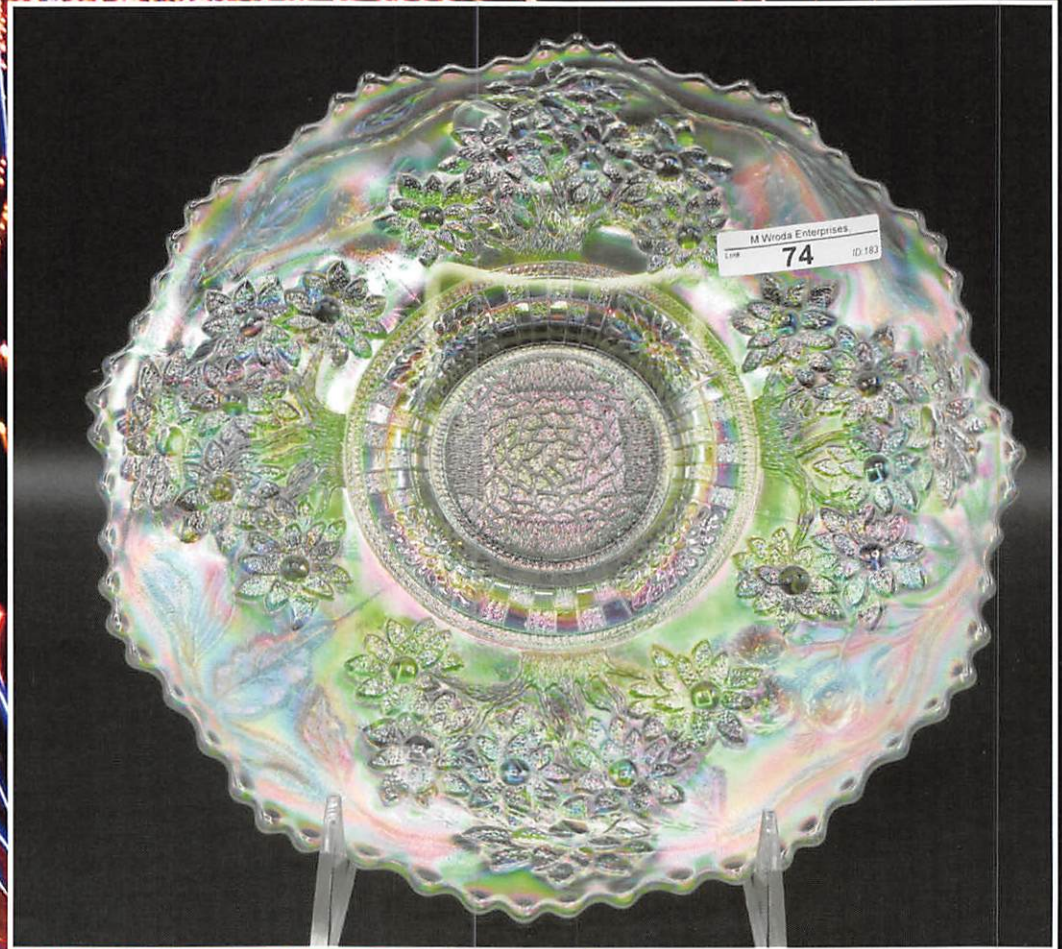

www.matthewwrodaauctions.com

**MATTHEW WRODA
AUCTIONS**

The Stars are ablaze over Ohio

The Katsikas Collection - A Firework of Colors

- 1 ³⁹⁰ Imperial Lead Lustre 6.5" cobalt "necked in top" vase
- 2 ⁴²⁵ Imperial Lead Lustre 8.5" cobalt "necked in top" vase
- 3 ⁵²⁵ Imperial Lead Lustre 6.75" cobalt Urn shaped vase
- 4 ⁴⁵⁰ Imperial Lead Lustre 8.5" cobalt flared base vase
- 5 ⁴²⁵ Imperial Lead Lustre 9" cobalt Aoooga horn shaped vase
- 6 ⁷⁵⁰ Imperial Lead Lustre 8.5" cobalt Beaker shaped vase.
- 7 ⁹⁰⁰ Imperial Lead Lustre 11" cobalt Flared base vase
- 8 ⁸⁵⁰ Imperial Lead Lustre 11" cobalt urn shaped vase
All of the Lustre vases has fabulous color!
- 9 ²¹⁰ Dugan 9" elec purple Cherries 3 footed bowl w/ crimped tri-corner edge. Very sharp!
- 10 ¹⁵⁰ Dugan 8.5" elec purple Dogwood Sprays dome ft'd bowl
- 11 ³⁵⁰ Dugan 11" purple Ski Star ruffled bowl
WONDERFUL!
- 12 ¹⁹⁵ Dugan 6" elec purple Ski Star ruffled bowl- pretty
- 13 ¹⁵⁰ Dugan 7" dark marigold Circle Scroll vase
- 14 ⁶⁵ Marigold 10" square Curved Star master berry bowl
- 15 ²⁵ Marigold 5" square Curved Star berry bowl
- 16 ²⁷⁵ Riihimaki 5" Starburst blue vase w/ spittoon shape top.
- 17 ⁴⁷⁵ Riihimaki 8" Dagney blue vase. Scarce
- 18 ³²⁵ Australian black amy. Butterfly Bush 7" compote
- 19 ³¹⁰ US Glass Palm Beach marigold jardiniere does have a crack across base
- 20 ³⁰⁰ US Glass Palm Beach marigold w/ goofus Hyacinth vase 4.5"
- 21 ³⁵⁰ US Glass Palm Beach 7" purple Hyacinth top vase
- 22 ²⁰⁰⁰ US Glass Palm Beach 9" purple free form "napkin" vase.
- 23 ⁴⁰⁰ US Glass Palm Beach 7.5" purple bulbous pinch top vase
- 24 ⁴⁰⁰ US Glass Palm Beach 7" marigold pinched tri-corner top vase.
- 25 ³⁰⁰ US Glass Palm Beach 7" pearlized milk glass bulbous pinch top vase
- 26 ³²⁵ US Glass Palm Beach 7" pearlized milk glass bulbous pinched top vase.
- 27 ⁶⁰⁰ US Glass Palm Beach 7" white bulbous pinch top vase. Frosty irid.
- 28 ⁴⁰⁰ US Glass Palm Beach 8" purple bulbous pinch top vase.
- 29 ¹⁵⁰ US Glass Palm Beach 7" goofus painted plate
Good lookin' plate
- 30 ⁵⁵ signed Fenton Palm Beach purple rosebowl (1980's)
- 31 ⁸⁵⁰⁰ Millersburg marigold Perfection water pitcher with 3-1 edge rim. A very EXCEPTIONAL radium example of a RARE water pitcher
- 32 ⁸⁵⁰⁰ Millersburg 9" vaseline Fleur de lys dome footed square bowl. Extremely rare and outstanding blue irid.
- 33 ^{26,000} Millersburg vaseline Butterfly & Corn vase. 1 of 4 in a row in this auction. You will never see this again!
- 34 ^{16,500} Millersburg marigold Butterfly & Corn vase. Only one known.
- 35 ⁸⁰⁰⁰ Millersburg green Butterfly & Corn vase. Only one known.
- 36 ^{11,000} Millersburg radium purple Butterfly & Corn vase. Only one known. This is an absolute gem! Does have a hairline, but with color like this the sky will be full of fireworks on this one!
- 37 ^{55,000} Millersburg marigold Cleveland Memorial ashtray. Rarest color with only 4 or 5 known at this time.
- 38 ^{9,000} Millersburg radium purple Rose Columns vase. One of the FINEST vases out there. Rows and rows of bright blue irid.
- 39 ⁵⁰⁰ Millersburg 7" radium purple Courthouse ICS bowl. Great detail.
- 40 ^{17,000} Millersburg radium purple Potpourri milk pitcher. This milk pitcher is the finest ever. Incredible radium blue irid. all the way around this little gem. Very impressive!
- 41 ³⁰⁰ Millersburg crystal Potpourri milk pitcher- Scarce
- 42 ^{15,000} Northwood 9" electric AMBER Poppy Show plate. Extremely rare plate and a real looker! Might be years before you see another one of these beauties if ever.
- 43 ⁵⁵⁰⁰ Northwood 9" EMERALD GREEN Poppy Show plate. I have seen many green Poppy Show plates in green, but not like this. A show stopper!
- 44 ^{7,600} Northwood 8.5" ice green Poppy Show PCE bowl
Yes, that's correct, a PCE Poppy Show bowl... SURPRISE!! you just never know what will show up!
- 45 ^{2,000} Northwood elec purple Grape & Cable vase. Another very rare item and REAL PRETTY!!
- 46 ^{6,000} Northwood 8.75" ICE LAVENDER WISTERIA Poinsettia and Lattice footed bowl. This is extremely rare as you would expect, and has AWESOME irid. Only one reported.
- 47 ⁴⁵⁰ Northwood purple Grape and Cable whiskey decanter
- 48 ^{10,500} Northwood ice blue Grape & Cable standard size 8 pc punch set. Deep ice blue color. RARE
- 49 ⁹⁰⁰ Northwood 9" elec purple Three Fruits plate with plain back. Has incredible stretchy electric irid. This is "THE ONE!"
- 50 ⁴⁷⁵ Northwood 8.75" green Peacocks ruffled bowl. Scarce
- 51 ⁴⁷⁵ Northwood 9" ice blue Peacocks plate. Very pastel irid. Wonderful plate.