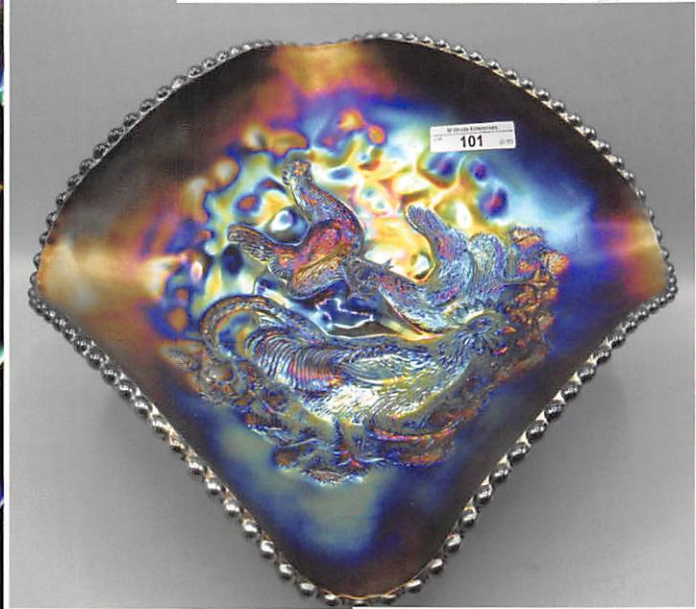

Would you like to see more wonderful photos and history of the glass?