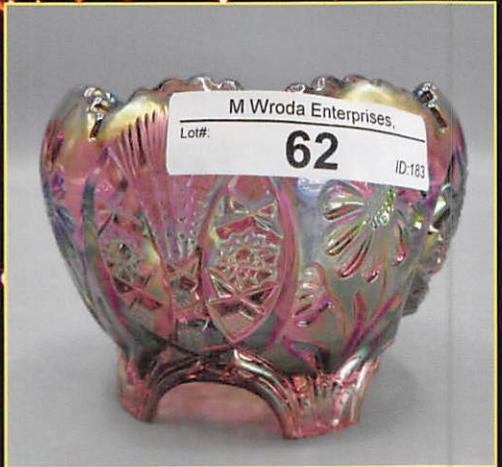

www.matthewwrodaauctions.com

**MATTHEW WRODA
AUCTIONS**

The Stars are ablaze over Ohio

The Katsikas Collection - A Firework of Colors

- 1 ³⁹⁰ Imperial Lead Lustre 6.5" cobalt "necked in top" vase
- 2 ⁴²⁵ Imperial Lead Lustre 8.5" cobalt "necked in top" vase
- 3 ⁵²⁵ Imperial Lead Lustre 6.75" cobalt Urn shaped vase
- 4 ⁴⁵⁰ Imperial Lead Lustre 8.5" cobalt flared base vase
- 5 ⁴²⁵ Imperial Lead Lustre 9" cobalt Aoooga horn shaped vase
- 6 ⁷⁵⁰ Imperial Lead Lustre 8.5" cobalt Beaker shaped vase.
- 7 ⁹⁰⁰ Imperial Lead Lustre 11" cobalt Flared base vase
- 8 ⁸⁵⁰ Imperial Lead Lustre 11" cobalt urn shaped vase
All of the Lustre vases has fabulous color!
- 9 ²¹⁰ Dugan 9" elec purple Cherries 3 footed bowl w/ crimped tri-corner edge. Very sharp!
- 10 ¹⁵⁰ Dugan 8.5" elec purple Dogwood Sprays dome ft'd bowl
- 11 ³⁵⁰ Dugan 11" purple Ski Star ruffled bowl
WONDERFUL!
- 12 ¹⁹⁵ Dugan 6" elec purple Ski Star ruffled bowl- pretty
- 13 ¹⁵⁰ Dugan 7" dark marigold Circle Scroll vase
- 14 ⁶⁵ Marigold 10" square Curved Star master berry bowl
- 15 ²⁵ Marigold 5" square Curved Star berry bowl
- 16 ²⁷⁵ Riihimaki 5" Starburst blue vase w/ spittoon shape top.
- 17 ⁴⁷⁵ Riihimaki 8" Dagney blue vase. Scarce
- 18 ³²⁵ Australian black amy. Butterfly Bush 7" compote
- 19 ³¹⁰ US Glass Palm Beach marigold jardiniere does have a crack across base
- 20 ³⁰⁰ US Glass Palm Beach marigold w/ goofus Hyacinth vase 4.5"
- 21 ³⁵⁰ US Glass Palm Beach 7" purple Hyacinth top vase
- 22 ²⁰⁰⁰ US Glass Palm Beach 9" purple free form "napkin" vase.
- 23 ⁴⁰⁰ US Glass Palm Beach 7.5" purple bulbous pinch top vase
- 24 ⁴⁰⁰ US Glass Palm Beach 7" marigold pinched tri-corner top vase.
- 25 ³⁰⁰ US Glass Palm Beach 7" pearlized milk glass bulbous pinch top vase
- 26 ³²⁵ US Glass Palm Beach 7" pearlized milk glass bulbous pinched top vase.
- 27 ⁶⁰⁰ US Glass Palm Beach 7" white bulbous pinch top vase. Frosty irid.
- 28 ⁴⁰⁰ US Glass Palm Beach 8" purple bulbous pinch top vase.
- 29 ¹⁵⁰ US Glass Palm Beach 7" goofus painted plate
Good lookin' plate
- 30 ⁵⁵ signed Fenton Palm Beach purple rosebowl (1980's)
- 31 ⁸⁵⁰⁰ Millersburg marigold Perfection water pitcher with 3-1 edge rim. A very EXCEPTIONAL radium example of a RARE water pitcher
- 32 ⁸⁵⁰⁰ Millersburg 9" vaseline Fleur de lys dome footed square bowl. Extremely rare and outstanding blue irid.
- 33 ^{26,000} Millersburg vaseline Butterfly & Corn vase. 1 of 4 in a row in this auction. You will never see this again!
- 34 ^{16,500} Millersburg marigold Butterfly & Corn vase. Only one known.
- 35 ⁸⁰⁰⁰ Millersburg green Butterfly & Corn vase. Only one known.
- 36 ^{11,000} Millersburg radium purple Butterfly & Corn vase. Only one known. This is an absolute gem! Does have a hairline, but with color like this the sky will be full of fireworks on this one!
- 37 ^{55,000} Millersburg marigold Cleveland Memorial ashtray. Rarest color with only 4 or 5 known at this time.
- 38 ^{9,000} Millersburg radium purple Rose Columns vase. One of the FINEST vases out there. Rows and rows of bright blue irid.
- 39 ⁵⁰⁰ Millersburg 7" radium purple Courthouse ICS bowl. Great detail.
- 40 ^{17,000} Millersburg radium purple Potpourri milk pitcher. This milk pitcher is the finest ever. Incredible radium blue irid. all the way around this little gem. Very impressive!
- 41 ³⁰⁰ Millersburg crystal Potpourri milk pitcher- Scarce
- 42 ^{15,000} Northwood 9" electric AMBER Poppy Show plate. Extremely rare plate and a real looker! Might be years before you see another one of these beauties if ever.
- 43 ⁵⁵⁰⁰ Northwood 9" EMERALD GREEN Poppy Show plate. I have seen many green Poppy Show plates in green, but not like this. A show stopper!
- 44 ^{7,600} Northwood 8.5" ice green Poppy Show PCE bowl
Yes, that's correct, a PCE Poppy Show bowl... SURPRISE!! you just never know what will show up!
- 45 ^{2,000} Northwood elec purple Grape & Cable vase. Another very rare item and REAL PRETTY!!
- 46 ^{6,000} Northwood 8.75" ICE LAVENDER WISTERIA Poinsettia and Lattice footed bowl. This is extremely rare as you would expect, and has AWESOME irid. Only one reported.
- 47 ⁴⁵⁰ Northwood purple Grape and Cable whiskey decanter
- 48 ^{10,500} Northwood ice blue Grape & Cable standard size 8 pc punch set. Deep ice blue color. RARE
- 49 ⁹⁰⁰ Northwood 9" elec purple Three Fruits plate with plain back. Has incredible stretchy electric irid. This is "THE ONE!"
- 50 ⁴⁷⁵ Northwood 8.75" green Peacocks ruffled bowl. Scarce
- 51 ⁴⁷⁵ Northwood 9" ice blue Peacocks plate. Very pastel irid. Wonderful plate.