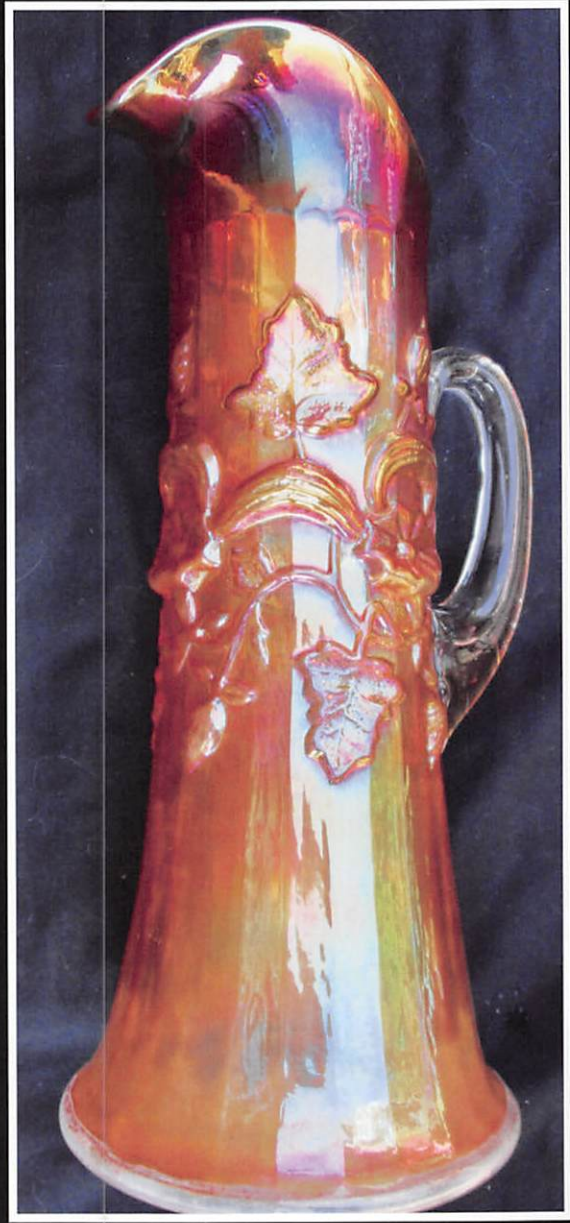

Hotel Millersburg (downtown): 330-674-1457

*This auction is available on **AUCTION FLEX** for **On-Line ABSENTEE** bidding.

This auction is **NOT available on **PROXIBID** for **LIVE on-line bidding**

***For a Full catalog and pictures of every item, please go to www.matthewwrodaauctions.com and click on the **AUCTION FLEX** logo.