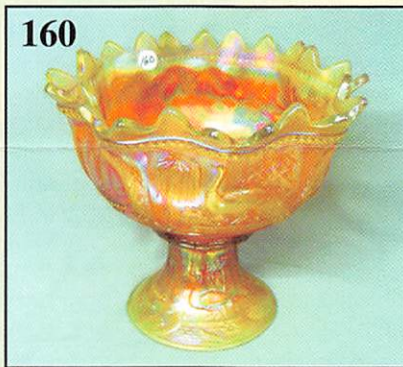

338

335

339

160

318

24

240

368

241

226

227

297

298

215

213

221

218

206

201

159

165

170

311

312

CARNIVAL GLASS EXTRA

Held At The Mickey R

1440 Ashley Road B

Saturday January

Friday Preview January 20, 12:00 noon

Ph. 660-537-5200 only or email mreichel@

Private Collection of Many Years

In case of bad weather Auction will

SAME time NO

Go to www.awk-shn.com

Have A Very Merry Christmas with a Tr