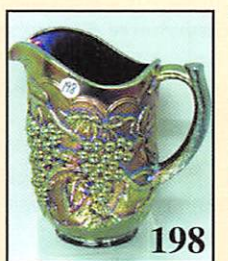

AGANZA ESTATE AUCTION

Reichel Auction Gallery

Boonville, Missouri

January 21, 2017 9:00 AM.

until 5:00 PM open 7:30 AM Auction day.

www.auction-shn.com for information photos etc.

Estates - Estill and Ruth Quill Estates

Auction will be held **Sunday January 22, 2017.**

No Cancellations.

Go to www.auction-shn.com for 100's of Photos

See you there :~)))))) God Bless All - Mickey Reichel