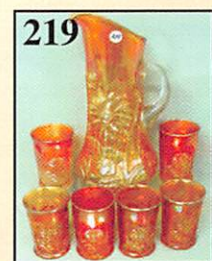

AGANZA ESTATE AUCTION

Reichel Auction Gallery

Boonville, Missouri

January 21, 2017 9:00 AM.

until 5:00 PM open 7:30 AM Auction day.

www.auction-shn.com for information photos etc.

Estates - Estill and Ruth Quill Estates

Auction will be held **Sunday January 22, 2017.**

No Cancellations.

Go to www.auction-shn.com for 100's of Photos

See you there :~)))))) God Bless All - Mickey Reichel