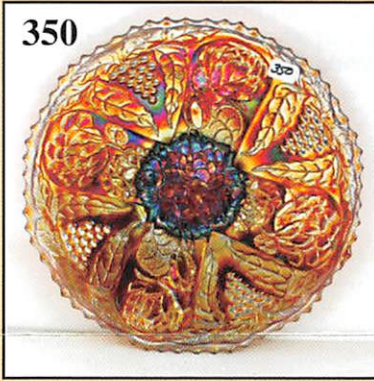

Make Reservations **EARLY** at one of these local motels:
Days Inn: 660-882-8624
Comfort Inn: 660-882-5317
Super 8: 660-882-2900
Holiday Inn: 660-882-6882
Mickey Reichel Auction Center
1 Mile North of I-70 on Hwy. 5, Exit 101, Boonville, Missouri, 20 Miles West of Columbia, MO on I-70

TERMS: Cash or Good Check, VISA and MasterCard accepted.
5% Clerking Fee on all purchases except for payment of cash or check.
Proper I.D. required.

*** No return on any items once t
(No Excc