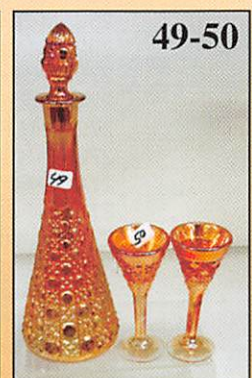

★★★★NO BUYERS PREMIUM★★★★
ABSENTEE BID POLICY:
PLEASE NOTE: There is a $6 handling charge for each successful bid which will be added to the selling price for all write-in bids. This is in addition to the cost of postage, insurance and packing. Your write-in bid will be entered just as if you are present and bidding. Successful bidders will be notified in 1 to 3 days by the auctioneer (so be sure to include your phone number). Direct mail bids to Auctioneer Mickey Reichel, 18350 Hunters Ridge Ct., Boonville, MO 65233-2971. Terms: Cash or Check accepted with proper I.D. and Social Security Number and References. Announcements made day of the auction supercede all printed material. Not Responsible for Accidents or Sold Items. **Call in Bids before Auction Welcome!**

☛ Call for additional information: 660-882-5292 days or 660-882-5283 evenings before 9:00 p.m.

FAX: 660-882-5292
(evening hours start FAX transmission after beep)
E-mail: mreichel@AWK-SHN.com
Web Site: www.awk-shn.com

they leave the Auction Center * * *
(options)

SEE REVERSE FOR DETAILS