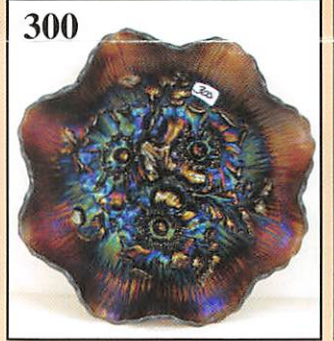

WINTER GEM GLOSS AUCTION

FOR BUYERS PREMIUM

at 9:00 am (Preview: 7:30 am)

September 27, 2013 at 12:00 pm to 5:00 pm

Emmet Carpenter,
Boonville, Missouri

Antique & Auction

Web site for a free photo tour
www.emmet-shn.com

Key Reichel Auction Gallery

Highway 101 • Boonville, Missouri

• 33 Years in the Same Location

Boonville, MO 20 Miles W. of Columbia, MO

Phone Number 2175