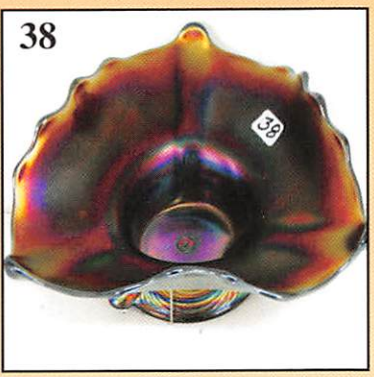

WINTER GEM GLOSS AUCTION

FOR BUYERS PREMIUM

at 9:00 am (Preview: 7:30 am)

September 27, 2013 at 12:00 pm to 5:00 pm

Emmet Carpenter,
Boonville, Missouri

Antique & Auction

Web site for a free photo tour
www.emmet-shn.com

Key Reichel Auction Gallery

Highway 101 • Boonville, Missouri

• 33 Years in the Same Location

Boonville, MO 20 Miles W. of Columbia, MO

Phone Number 2175