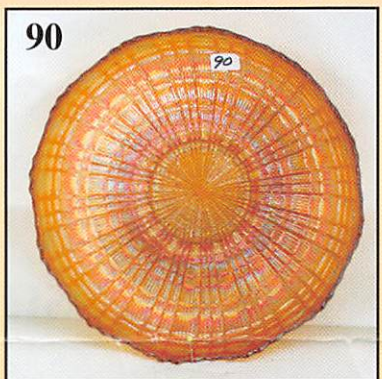

★★★★NO BUYERS PREMIUM★★★★
ABSENTEE BID POLICY:
PLEASE NOTE: There is a $6 handling charge for each successful bid which will be added to the selling price for all write-in bids. This is in addition to the cost of postage, insurance and packing. Your write-in bid will be entered just as if you are present and bidding. Successful bidders will be notified in 1 to 3 days by the auctioneer (so be sure to include your phone number). Direct mail bids to Auctioneer Mickey Reichel, 18350 Hunters Ridge Ct., Boonville, MO 65233-2971. Terms: Cash or Check accepted with proper I.D. and Social Security Number and References. Announcements made day of the auction supercede all printed material. Not Responsible for Accidents or Sold Items. **Call in Bids before Auction Welcome!**

☛ Call for additional information: 660-882-5292 days or 660-882-5283 evenings before 9:00 p.m.

FAX: 660-882-5292
(evening hours start FAX transmission after beep)
E-mail: mreichel@AWK-SHN.com
Web Site: www.awk-shn.com

they leave the Auction Center * * *
(options)

SEE REVERSE FOR DETAILS