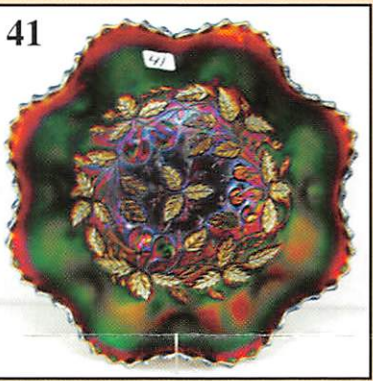

Make Reservations **EARLY** at one of these local motels:
Days Inn: 660-882-8624
Comfort Inn: 660-882-5317
Super 8: 660-882-2900
Holiday Inn: 660-882-6882
Mickey Reichel Auction Center
1 Mile North of I-70 on Hwy. 5, Exit 101, Boonville, Missouri, 20 Miles West of Columbia, MO on I-70

TERMS: Cash or Good Check, VISA and MasterCard accepted.
5% Clerking Fee on all purchases except for payment of cash or check.
Proper I.D. required.

*** No return on any items once t
(No Excc