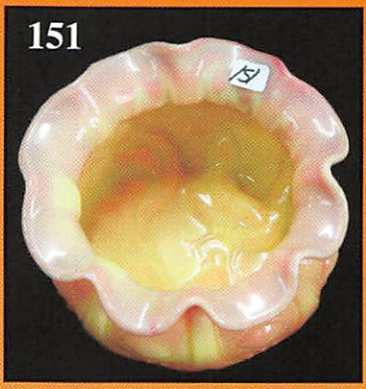

WINTER GEM GLOSS AUCTION

FOR BUYERS PREMIUM

at 9:00 am (Preview: 7:30 am)

September 27, 2013 at 12:00 pm to 5:00 pm

Emmet Carpenter,
Boonville, Missouri

Antique & Auction

Web site for a free photo tour
www.emmet-shn.com

Key Reichel Auction Gallery

Highway 101 • Boonville, Missouri

• 33 Years in the Same Location

Boonville, MO 20 Miles W. of Columbia, MO

Phone Number 2175