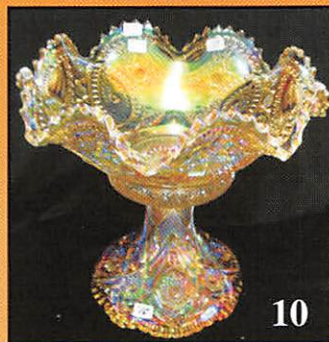

GREAT ESTATE CARNIVAL

OPEN TO PUBLIC NOVEMBER
Saturday - September 28, 2013
Additional Preview Date: Friday - September 27, 2013

Estate of: Ronnie
W. Monroe

Mickey Reichel Auction

No Reserves • Go to the website
www.auction.com

Auction held inside the Mickey's

660-882-5292 • 1440 Ashland

Smoke Free • Climate Controlled

1 Mile N. of I-70 on Hwy 5 Exit 101, Booneville, MO

Auction Zip 64608