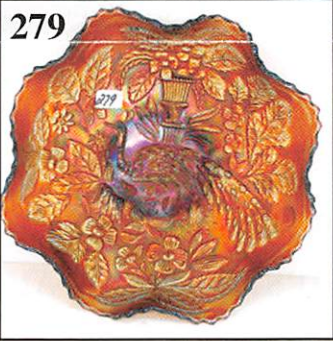

WINTER GEM GLOSS AUCTION

FOR BUYERS PREMIUM

at 9:00 am (Preview: 7:30 am)

September 27, 2013 at 12:00 pm to 5:00 pm

Emmet Carpenter,
Boonville, Missouri

Antique & Auction

Web site for a free photo tour
www.emmet-shn.com

Key Reichel Auction Gallery

Highway 101 • Boonville, Missouri

• 33 Years in the Same Location

Boonville, MO 20 Miles W. of Columbia, MO

Phone Number 2175