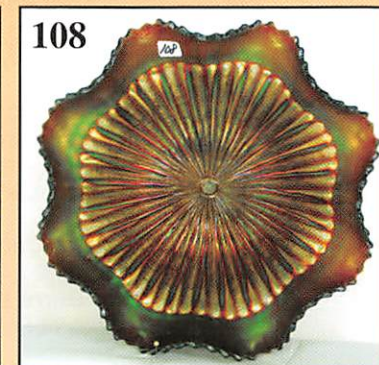

GREAT ESTATE CARNIVAL

OPEN TO PUBLIC NOVEMBER
Saturday - September 28, 2013
Additional Preview Date: Friday - September 27, 2013

Estate of: Ronnie
W. Monroe

Mickey Reichel Auction

No Reserves • Go to the website
www.auction.com

Auction held inside the Mickey's

660-882-5292 • 1440 Ashland

Smoke Free • Climate Controlled

1 Mile N. of I-70 on Hwy 5 Exit 101, Booneville, MO

Auction Zip 64608