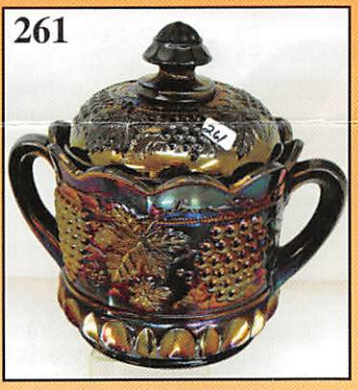

WINTER GEM GLOSS AUCTION

FOR BUYERS PREMIUM

at 9:00 am (Preview: 7:30 am)

September 27, 2013 at 12:00 pm to 5:00 pm

Emmet Carpenter,
Boonville, Missouri

Antique & Auction

Web site for a free photo tour
www.emmet-shn.com

Key Reichel Auction Gallery

Highway 101 • Boonville, Missouri

• 33 Years in the Same Location

Boonville, MO 20 Miles W. of Columbia, MO

Phone Number 2175