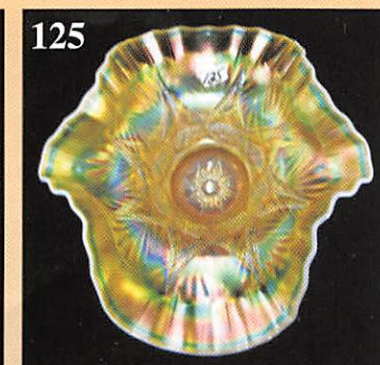

GREAT ESTATE CARNIVAL

OPEN TO PUBLIC NOVEMBER
Saturday - September 28, 2013
Additional Preview Date: Friday - September 27, 2013

Estate of: Ronnie
W. Monroe

Mickey Reichel Auction

No Reserves • Go to the website
www.auction.com

Auction held inside the Mickey's

660-882-5292 • 1440 Ashland

Smoke Free • Climate Controlled

1 Mile N. of I-70 on Hwy 5 Exit 101, Booneville, MO

Auction Zip 64608