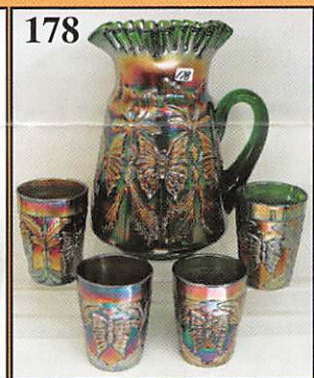

GREAT ESTATE CARNIVAL

OPEN TO PUBLIC NOVEMBER
Saturday - September 28, 2013
Additional Preview Date: Friday - September 27, 2013

Estate of: Ronnie
W. Monroe

Mickey Reichel Auction

No Reserves • Go to the website
www.auction.com

Auction held inside the Mickey's

660-882-5292 • 1440 Ashland

Smoke Free • Climate Controlled

1 Mile N. of I-70 on Hwy 5 Exit 101, Booneville, MO

Auction Zip 64608