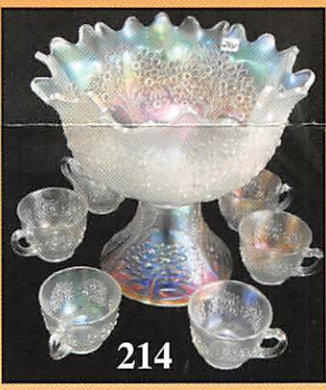

WINTER GEM GLOSS AUCTION

FOR BUYERS PREMIUM

at 9:00 am (Preview: 7:30 am)

September 27, 2013 at 12:00 pm to 5:00 pm

Emmet Carpenter,
Boonville, Missouri

Antique & Auction

Web site for a free photo tour
www.emmet-shn.com

Key Reichel Auction Gallery

Highway 101 • Boonville, Missouri

• 33 Years in the Same Location

Boonville, MO 20 Miles W. of Columbia, MO

Phone Number 2175