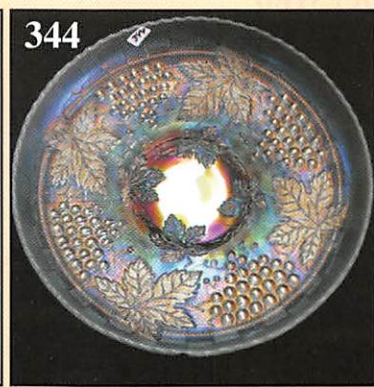

★★★★NO BUYERS PREMIUM★★★★
ABSENTEE BID POLICY:
PLEASE NOTE: There is a $6 handling charge for each successful bid which will be added to the selling price for all write-in bids. This is in addition to the cost of postage, insurance and packing. Your write-in bid will be entered just as if you are present and bidding. Successful bidders will be notified in 1 to 3 days by the auctioneer (so be sure to include your phone number). Direct mail bids to Auctioneer Mickey Reichel, 18350 Hunters Ridge Ct., Boonville, MO 65233-2971. Terms: Cash or Check accepted with proper I.D. and Social Security Number and References. Announcements made day of the auction supercede all printed material. Not Responsible for Accidents or Sold Items. **Call in Bids before Auction Welcome!**

☛ Call for additional information: 660-882-5292 days or 660-882-5283 evenings before 9:00 p.m.

FAX: 660-882-5292
(evening hours start FAX transmission after beep)
E-mail: mreichel@AWK-SHN.com
Web Site: www.awk-shn.com

they leave the Auction Center * * *
(options)

SEE REVERSE FOR DETAILS