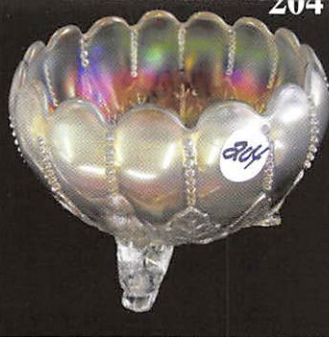

www.shn.com

Key Reichel Auction Gallery

1015 N. Main Rd. • Boonville, Missouri

• 33 Years in the Same Location

Boonville, MO 20 Miles W. of Columbia, MO

Phone Number 2175

203

204