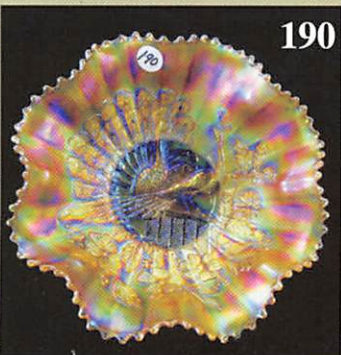

CARNIVAL GLASS
OPEN TO PUBLIC NO
Saturday - March 23, 2013 at
Additional Preview Date: Friday - Ma

The Brumfield and Conkle
Quality Carnival Glass. You won't wa

Mickey Reichel A

Go to the web site for a free photo tour • Email

www.awk

Auction held inside the Mick

660-882-5292 • 1440 Ashle

Smoke Free • Climate Controlled

1 Mile N. of I -70 on Hwy 5 Exit 101, Boo

Auction Zip ID