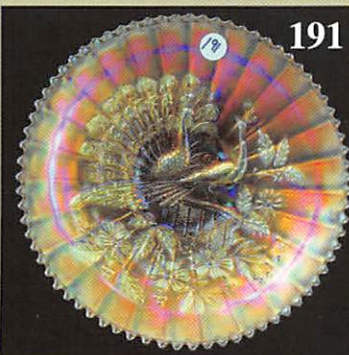

CARNIVAL GLASS
OPEN TO PUBLIC NO
Saturday - March 23, 2013 at
Additional Preview Date: Friday - Ma

The Brumfield and Conkle
Quality Carnival Glass. You won't wa

Mickey Reichel A

Go to the web site for a free photo tour • Email

www.awk

Auction held inside the Mick

660-882-5292 • 1440 Ashle

Smoke Free • Climate Controlled

1 Mile N. of I -70 on Hwy 5 Exit 101, Boo

Auction Zip ID