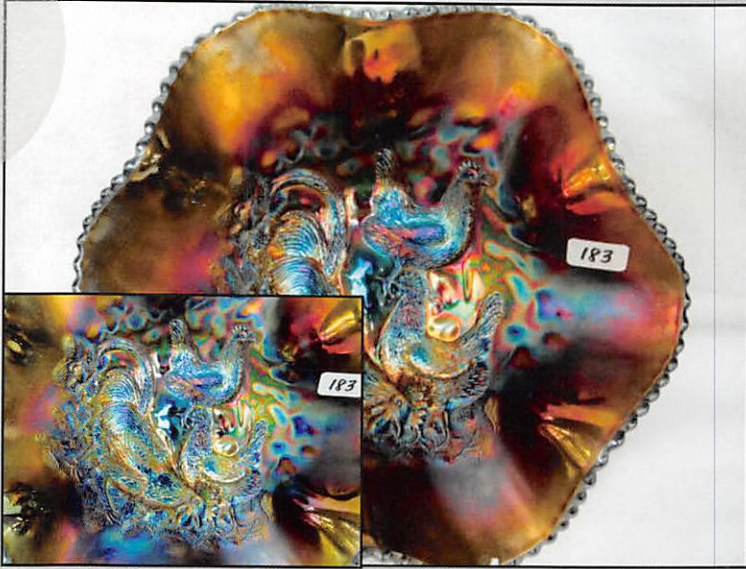

Jim Wroda Auction Services
2118 Magnolia Ave Ashville, NY 14710
Email: Office@jimwrodaauction.com

PRESORTED
FIRST CLASS MAIL
U.S. POSTAGE
PAID
CELINA, OH
PERMIT NO. 89

FIRST CLASS POSTAGE PAID