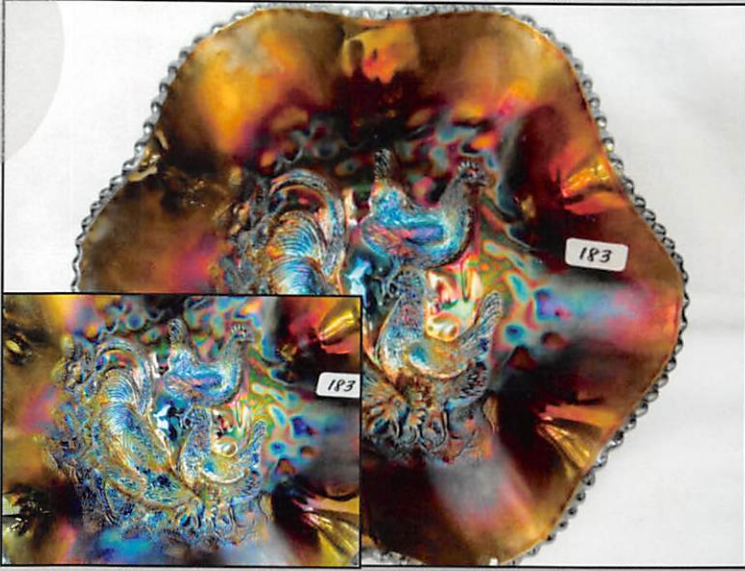

Jim Wroda Auction Services
2118 Magnolia Ave Ashville, NY 14710
Email: Office@jimwrodaauction.com

PRESORTED
FIRST CLASS MAIL
U.S. POSTAGE
PAID
CELINA, OH
PERMIT NO. 89

FIRST CLASS POSTAGE PAID