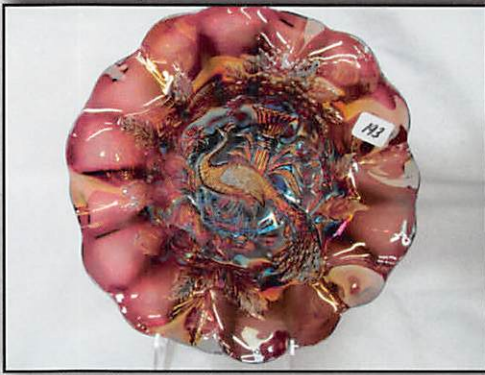

**Give us a call, We would love to work with YOU on YOUR auction!**

**Jim Wroda Auction Service** 716-526-4230

September 15, 2012 [WWW.CGA](http://WWW.CGA) Carnival Listing

- |    |   |    |   |
|----|---|----|---|
| 1  | Dugan Blue Peacock at Fountain Tumbler                                    | 42 | Fenton Mari Orange Tree Powder Jar  |
| 2  | European Blue Fircone Tumbler   | 43 | Purple Vintage Powder Jar   |
| 3  | Fenton Mari Orange Tree Tumbler   | 44 | Mari Vintage Powder Jar   |
| 4  | Imp 9" Elec Purple Luster Rose Deep Bowl                                  | 45 | Mari Wild Rose Syrup. Scarce  |
| 5  | N-Wood Ren. Blue Grape and Cable Stippled Humidor<br>one Prong Broken     | 46 | N-wood Blue Daisy and Drape Vase  |
| 6  | EMERALD GREEN 9" GOOD LUCK PLATE.<br>FANTASTIC COLOR, TRUE EMERALD        | 47 | N-wood Mari Daisy and Drape Vase with Turned In p op                      |
| 7  | 9" ELEC BLUE GOOD LUCK PLATE. RARE.                                       | 48 | Green and Mari 7" Stipple Ray Plate. Tiny flake on Green                  |
| 8  | FENTON AO DRAGON AND LOTUS 8" RUFFLED<br>BOWL. VERY SCARCE. NICE PRESSING | 49 | Fenton 6" Stipple Rays deep Round Bowls Amber, Green,<br>Mari             |
| 9  | Fenton PO Dragon and Lotus 8" Ruffled Bowl. Very<br>scarce.               | 50 | Fenton 9" Dark Mari Holly Plate. Beauty                                   |
| 10 | Fenton Lime Green Opal 6" Water Lily Sauce                                | 51 | N-wood Olive Green 8.75" Florentine Candle Sticks Very<br>Odd Color       |
| 11 | Fenton 9" Pumpkin Mari Coral Bowl   | 52 | Fenton Florentine 8.75" Celeste Blue Candle Sticks                        |
| 12 | Fenton 8" Blue Plaid ICS Bowl. Silvery.                                   | 53 | Imp 9" Smoke Parlor Panels Vase   |
| 13 | N-wood Purple Grape and Cable Hatpin Holder                               | 54 | Imp Smoke 3.75" Squatty Vase. Super Cute. Has heat<br>check. No big deal! |
| 14 | N-wood Purple Grape and Cable Hatpin Holder Chip on<br>Foot               | 55 | Imp 11" Dark Mari Parlor Panels Vase                                      |
| 15 | M-Burg 7" Mari Little Stars Ruffled Bowl                                  | 56 | Imp 4.75" Clambroth Parlor Panels Vase. Different.                        |
| 16 | Imp Elec Purple Floral and Optic Ft'd Round Bowl. Rare.                   | 57 | Imp 8" Elec Purple Ripple Vase  |
| 17 | Imp Pansy Smoke Low Ruffle Plate. Great Color.                            | 58 | Imp 8" Green Ripple Vase  |
| 18 | Imp 9" Elec Purple Embossed Scroll Plate                                  | 59 | Imp Amber Open Rose Rosebowl  |
| 19 | Imp 6" Grape plate in Purple  | 60 | Ruby Flash and Celeste Blue Swans   |
| 20 | Imp 12" Super Elec Purple Beaded Bulls-eye vase.<br>Wonderful Color.      | 61 | Fenton Purple Vintage Single Lily Epergne                                 |
| 21 | Imp 10" Lavender Ripple Midsize Vase. Great color.                        | 62 | Fenton Green 7" Horse Medallion Ruffled Bowl                              |
| 22 | (2) West. Checkerboard Purple Goblets                                     | 63 | (4) N-wood Irid Custard (Pearl) Grape and Gothic<br>Arches Tumblers.      |
| 23 | Fenton 4 Kittens 2-sided plate and Ruffled Toothpick<br>Holder            | 64 | Fenton Dark Mari Apple Tree Water Pitcher. Very Nice.                     |
| 24 | N-wood Purple Grape and Cable 7-pc Water Set                              | 65 | N-wood IB 8-Sided Bushel Basket   |
| 25 | N-WOOD 9" ELEC GREEN STRAWBERRIES STIPPLED<br>PLATE WOW!!                 | 66 | N-wood AO Round Bushel Basket   |
| 26 | N-wood Radium Dark Mari Strawberry Plate                                  | 67 | N-wood Black Amy Round Bushel Basket Different.                           |
| 27 | N-Wood 9" Lavender Strawberry Plate. Fantastic.                           | 68 | N-wood IB Opal Stipple 3 Fruits Spatula Ft d Bowl                         |
| 28 | N-Wood 9" Purple Strawberry Plate.  | 69 | N-wood IB Fine Cut and Roses Rosebowl                                     |
| 29 | N-wood 8" Lime Green Strawberry Stipple Bowl                              | 70 | N-wood Green Grape and Cable candle Stick                                 |
| 30 | N-wood 8" Ren. Blue Strawberry Stipple Bowl                               | 71 | N-wood Purple Grape and Cable Candle Lamp                                 |
| 31 | N-wood 9" Elec Purple Strawberry PCE Bowl                                 | 72 | N-wood Purple Grape and Cable Compote                                     |
| 32 | N-wood 9" Green Strawberry PCE Bowl                                       | 73 | N-wood Green and Purple Singing Birds Mugs                                |
| 33 | N-wood 9" Lavender Strawberry PCE Bowl                                    | 74 | Red Stretch Wide Panel Sherbert   |
| 34 | N-wood 9" Crystal Strawberry PCE Bowl                                     | 75 | (2) 5" White Grape and Cable ICS Bowls                                    |
| 35 | N-wood 9" Mari Strawberry Stipple PCE Bowl                                | 76 | N-WOOD 9" ELEC GREEN PEACOCKS BOWL. VERY<br>NICE                          |
| 36 | N-wood 7" Elec Blue Diamond Point Vase                                    | 77 | N-wood 9" Mari Peacocks Bowl  |
| 37 | N-WOOD IG GRAPE AND CABLE POWDER JAR                                      | 78 | N-wood 8" Green Wishbone Ft'd Bowl  |
| 38 | N-wood Green Grape and Cable Powder Jar                                   | 79 | N-wood 8" Pastel Mari Strawberry Ruffle Bowl                              |
| 39 | N-wood Purple Grape and Cable Powder Jar                                  | 80 | N-wood 9" Green Strawberry PCE Bowl                                       |
| 40 | N-wood Mari Grape and Cable Powder Jar                                    | 81 | N-wood 8" IB Heart and Flower Ruffed Bowl                                 |
| 41 | Fenton Blue Orange Tree Powder Jar  | 82 | N-wood 8" IG Heart and Flower Ruffed Bowl                                 |
|    |   | 83 | N-wood 8.5" Pastel Mari Good Luck Ruffled Bowl<br>Outstanding             |