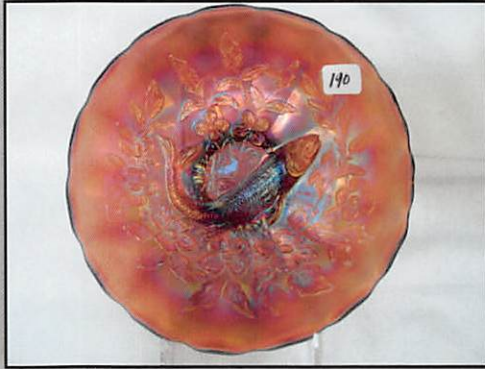

**Give us a call, We would love to work with YOU on YOUR auction!**

**Jim Wroda Auction Service** 716-526-4230

September 15, 2012 [WWW.CGA](http://WWW.CGA) Carnival Listing

- |    |   |    |   |
|----|---|----|---|
| 1  | Dugan Blue Peacock at Fountain Tumbler                                    | 42 | Fenton Mari Orange Tree Powder Jar  |
| 2  | European Blue Fircone Tumbler   | 43 | Purple Vintage Powder Jar   |
| 3  | Fenton Mari Orange Tree Tumbler   | 44 | Mari Vintage Powder Jar   |
| 4  | Imp 9" Elec Purple Luster Rose Deep Bowl                                  | 45 | Mari Wild Rose Syrup. Scarce  |
| 5  | N-Wood Ren. Blue Grape and Cable Stippled Humidor<br>one Prong Broken     | 46 | N-wood Blue Daisy and Drape Vase  |
| 6  | EMERALD GREEN 9" GOOD LUCK PLATE.<br>FANTASTIC COLOR, TRUE EMERALD        | 47 | N-wood Mari Daisy and Drape Vase with Turned In p op                      |
| 7  | 9" ELEC BLUE GOOD LUCK PLATE. RARE.                                       | 48 | Green and Mari 7" Stipple Ray Plate. Tiny flake on Green                  |
| 8  | FENTON AO DRAGON AND LOTUS 8" RUFFLED<br>BOWL. VERY SCARCE. NICE PRESSING | 49 | Fenton 6" Stipple Rays deep Round Bowls Amber, Green,<br>Mari             |
| 9  | Fenton PO Dragon and Lotus 8" Ruffled Bowl. Very<br>scarce.               | 50 | Fenton 9" Dark Mari Holly Plate. Beauty                                   |
| 10 | Fenton Lime Green Opal 6" Water Lily Sauce                                | 51 | N-wood Olive Green 8.75" Florentine Candle Sticks Very<br>Odd Color       |
| 11 | Fenton 9" Pumpkin Mari Coral Bowl   | 52 | Fenton Florentine 8.75" Celeste Blue Candle Sticks                        |
| 12 | Fenton 8" Blue Plaid ICS Bowl. Silvery.                                   | 53 | Imp 9" Smoke Parlor Panels Vase   |
| 13 | N-wood Purple Grape and Cable Hatpin Holder                               | 54 | Imp Smoke 3.75" Squatty Vase. Super Cute. Has heat<br>check. No big deal! |
| 14 | N-wood Purple Grape and Cable Hatpin Holder Chip on<br>Foot               | 55 | Imp 11" Dark Mari Parlor Panels Vase                                      |
| 15 | M-Burg 7" Mari Little Stars Ruffled Bowl                                  | 56 | Imp 4.75" Clambroth Parlor Panels Vase. Different.                        |
| 16 | Imp Elec Purple Floral and Optic Ft'd Round Bowl. Rare.                   | 57 | Imp 8" Elec Purple Ripple Vase  |
| 17 | Imp Pansy Smoke Low Ruffle Plate. Great Color.                            | 58 | Imp 8" Green Ripple Vase  |
| 18 | Imp 9" Elec Purple Embossed Scroll Plate                                  | 59 | Imp Amber Open Rose Rosebowl  |
| 19 | Imp 6" Grape plate in Purple  | 60 | Ruby Flash and Celeste Blue Swans   |
| 20 | Imp 12" Super Elec Purple Beaded Bulls-eye vase.<br>Wonderful Color.      | 61 | Fenton Purple Vintage Single Lily Epergne                                 |
| 21 | Imp 10" Lavender Ripple Midsize Vase. Great color.                        | 62 | Fenton Green 7" Horse Medallion Ruffled Bowl                              |
| 22 | (2) West. Checkerboard Purple Goblets                                     | 63 | (4) N-wood Irid Custard (Pearl) Grape and Gothic<br>Arches Tumblers.      |
| 23 | Fenton 4 Kittens 2-sided plate and Ruffled Toothpick<br>Holder            | 64 | Fenton Dark Mari Apple Tree Water Pitcher. Very Nice.                     |
| 24 | N-wood Purple Grape and Cable 7-pc Water Set                              | 65 | N-wood IB 8-Sided Bushel Basket   |
| 25 | N-WOOD 9" ELEC GREEN STRAWBERRIES STIPPLED<br>PLATE WOW!!                 | 66 | N-wood AO Round Bushel Basket   |
| 26 | N-wood Radium Dark Mari Strawberry Plate                                  | 67 | N-wood Black Amy Round Bushel Basket Different.                           |
| 27 | N-Wood 9" Lavender Strawberry Plate. Fantastic.                           | 68 | N-wood IB Opal Stipple 3 Fruits Spatula Ft d Bowl                         |
| 28 | N-Wood 9" Purple Strawberry Plate.  | 69 | N-wood IB Fine Cut and Roses Rosebowl                                     |
| 29 | N-wood 8" Lime Green Strawberry Stipple Bowl                              | 70 | N-wood Green Grape and Cable candle Stick                                 |
| 30 | N-wood 8" Ren. Blue Strawberry Stipple Bowl                               | 71 | N-wood Purple Grape and Cable Candle Lamp                                 |
| 31 | N-wood 9" Elec Purple Strawberry PCE Bowl                                 | 72 | N-wood Purple Grape and Cable Compote                                     |
| 32 | N-wood 9" Green Strawberry PCE Bowl                                       | 73 | N-wood Green and Purple Singing Birds Mugs                                |
| 33 | N-wood 9" Lavender Strawberry PCE Bowl                                    | 74 | Red Stretch Wide Panel Sherbert   |
| 34 | N-wood 9" Crystal Strawberry PCE Bowl                                     | 75 | (2) 5" White Grape and Cable ICS Bowls                                    |
| 35 | N-wood 9" Mari Strawberry Stipple PCE Bowl                                | 76 | N-WOOD 9" ELEC GREEN PEACOCKS BOWL. VERY<br>NICE                          |
| 36 | N-wood 7" Elec Blue Diamond Point Vase                                    | 77 | N-wood 9" Mari Peacocks Bowl  |
| 37 | N-WOOD IG GRAPE AND CABLE POWDER JAR                                      | 78 | N-wood 8" Green Wishbone Ft'd Bowl  |
| 38 | N-wood Green Grape and Cable Powder Jar                                   | 79 | N-wood 8" Pastel Mari Strawberry Ruffle Bowl                              |
| 39 | N-wood Purple Grape and Cable Powder Jar                                  | 80 | N-wood 9" Green Strawberry PCE Bowl                                       |
| 40 | N-wood Mari Grape and Cable Powder Jar                                    | 81 | N-wood 8" IB Heart and Flower Ruffed Bowl                                 |
| 41 | Fenton Blue Orange Tree Powder Jar  | 82 | N-wood 8" IG Heart and Flower Ruffed Bowl                                 |
|    |   | 83 | N-wood 8.5" Pastel Mari Good Luck Ruffled Bowl<br>Outstanding             |