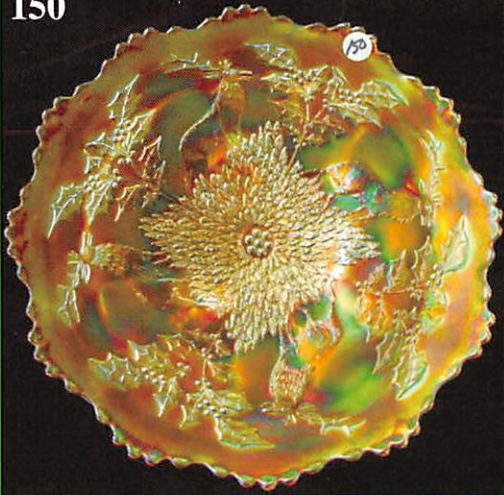

150

230

PUBLIC CARNIVAL

OPEN TO PUBLIC NO

Saturday June 9, 20

Friday Preview: June 8, Noon - 5

The Life Long Collection of Herb

Go to the web sit

www.awk

Held @ the Mickey Reichel Auction Galler

Smoke Free • Climate Controlled

1 Mile N. of I -70 on Hwy 5 Exit 101, Boo

Auction Zip ID