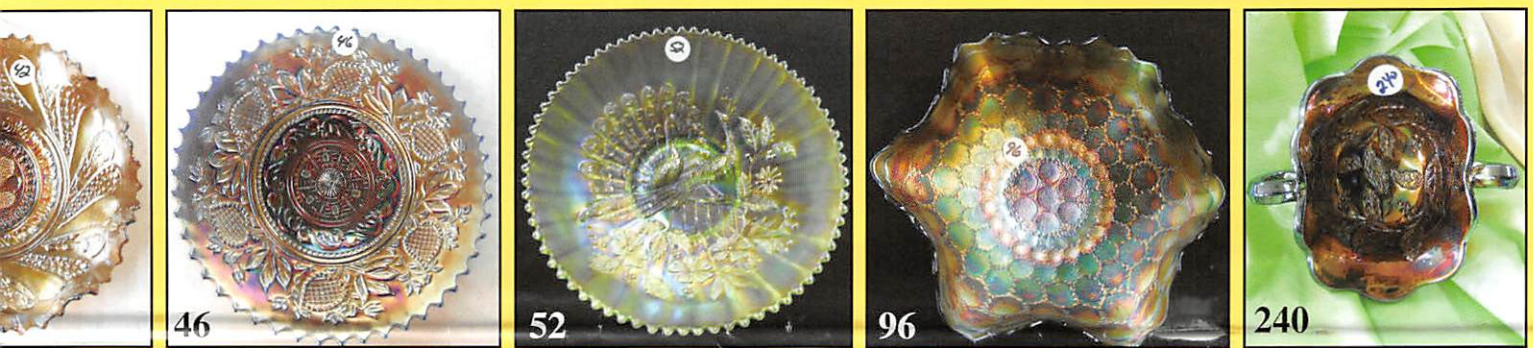

**TERMS:** Cash or Good Check, VISA and MasterCard accepted.

5% Clerking Fee on all purchases except for payment of cash or check.

Proper I.D. required.

33

320

181

20

**\*\*\* No return on any items once t  
(No Exce**