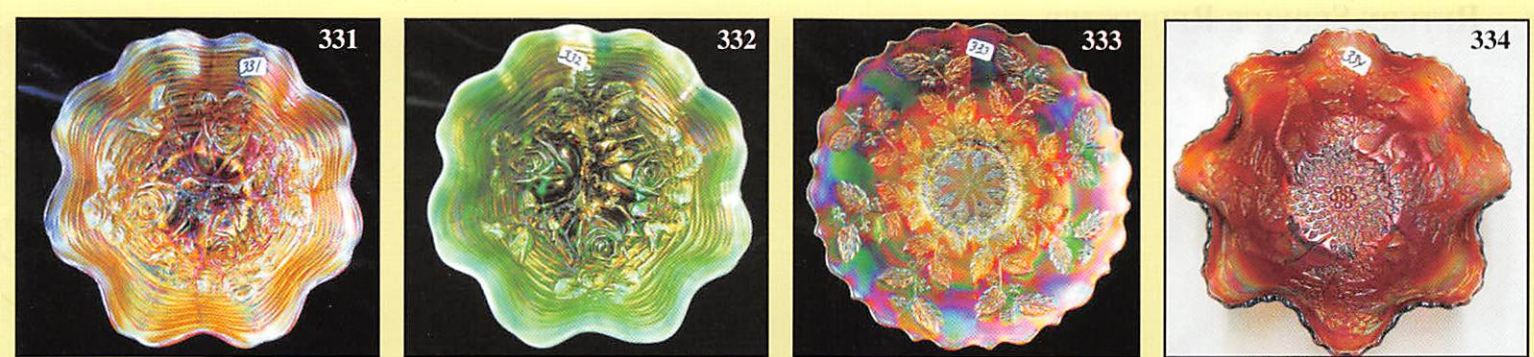

★★★NO BUYERS PREMIUM★★★

ABSENTEE BID POLICY:

PLEASE NOTE: There is a $6 handling charge for each successful bid which will be added to the selling price for all write-in bids. This is in addition to the cost of postage, insurance and packing. Your write-in bid will be entered just as if you are present and bidding. Successful bidders will be notified in 1 to 3 days by the auctioneer (so be sure to include your phone number). Direct mail bids to Auctioneer Mickey Reichel, 18350 Hunters Ridge Ct., Boonville, MO 65233-2971. Terms: Cash or Check accepted with proper I.D. and Social Security Number and References. Announcements made day of the auction supercede all printed material. Not Responsible for Accidents or Sold Items. Call in Bids before Auction Welcome!

☛ Call for additional information: 660-882-5292 days
or 660-882-5283 evenings before 9:00 p.m.

FAX: 660-882-5292
(evening hours start FAX transmission after beep)
E-mail: mreichel@AWK-SHN.com
Web Site: www.awk-shn.com

They leave the Auction Center * * *
(options)

SEE REVERSE FOR DETAILS