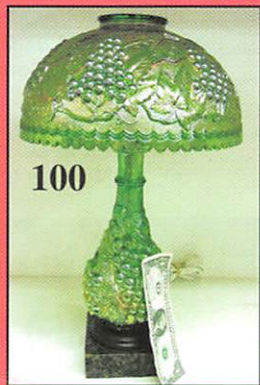

★★★NO BUYERS PREMIUM★★★
ABSENTEE BID POLICY:
PLEASE NOTE: There is a $6 handling charge for each successful bid which will be added to the selling price for all write-in bids. This is in addition to the cost of postage, insurance and packing. Your write-in bid will be entered just as if you are present and bidding. **Successful bidders will be notified in 1 to 3 days by the auctioneer** (so be sure to include your phone number). Direct mail bids to Auctioneer Mickey Reichel, 18350 Hunters Ridge Ct., Boonville, MO 65233-2971. Terms: Cash or Check accepted with proper I.D. and Social Security Number and References. Announcements made day of the auction supercede all printed material. Not Responsible for Accidents or Sold Items. **Call in Bids before Auction Welcome!**

☛ Call for additional information: 660-882-5292 days or 660-882-5283 evenings before 9:00 p.m.

FAX: 660-882-5292
(evening hours start FAX transmission after beep)
E-mail: mreichel@AWK-SHN.com
Web Site: www.awk-shn.com

They leave the Auction Center * * *
(options)

SEE REVERSE FOR DETAILS