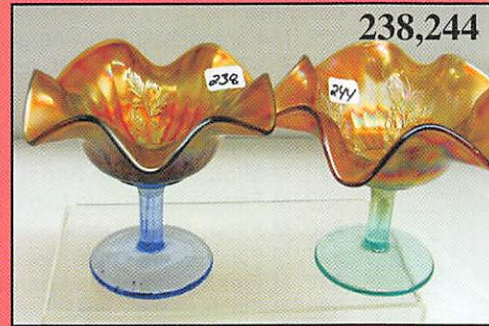

395-396

Make Reservations **EARLY** at one of these local motels:

- Days Inn: 660-882-8624
- Comfort Inn: 660-882-5317
- Super 8: 660-882-2900
- Holiday Inn: 660-882-6882

Mickey Reichel Auction Center

1 Mile North of I-70 on Hwy. 5, Exit 101, Boonville, Missouri, 20 Miles West of Columbia, MO on I-70

TERMS: Cash or Good Check, VISA and MasterCard accepted.

5% Clerking Fee on all purchases except for payment of cash or check.

Proper I.D. required.

*** No return on any items once sold (No Exceptions) ***