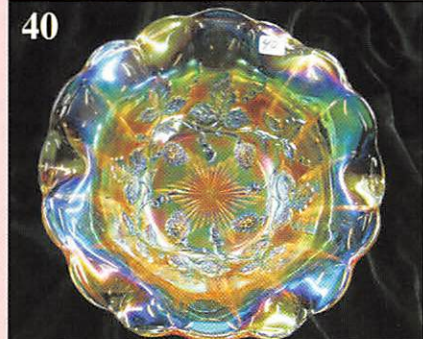

PUBLIC CARS
ESTATES
Saturday February
Preview Dates Friday - February 10th - 12:
In case of bad weather, make up d

Items of Georgia Kliethermes, Jerry
along with Session - 2 of Alan & Lorraine
Go to the web si
www.awk
Held @ the Mickey Reichel Auction Galle
Smoke Free • Cl
1 Mile N. of I -70 on Hwy 5 Exit 101, Bo
Auction Zip ID