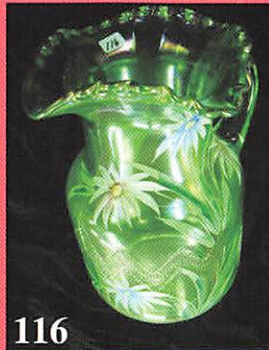

116

162

Make Reservations **EARLY** at one of these local motels:

- Days Inn: 660-882-8624
- Comfort Inn: 660-882-5317
- Super 8: 660-882-2900
- Holiday Inn: 660-882-6882

Mickey Reichel Auction Center

1 Mile North of I-70 on Hwy. 5, Exit 101, Boonville, Missouri, 20 Miles West of Columbia, MO on I-70

TERMS: Cash or Good Check, VISA and MasterCard accepted.

5% Clerking Fee on all purchases except for payment of cash or check.

Proper I.D. required.

*** No return on any items once sold (No Exceptions) ***