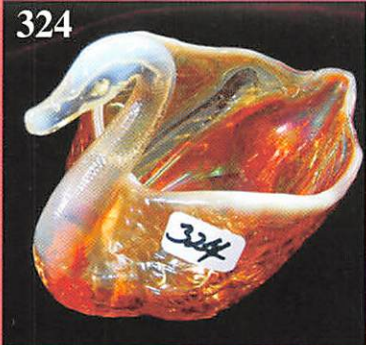

Proper I.D. required.

35

408

**\*\*\* No return on any items once sold (No Exceptions) \*\*\***

★★★NO BUYERS PREMIUM★★★  
**ABSENTEE BID POLICY:**  
 PLEASE NOTE: There is a \$6 handling charge for each successful bid which will be added to the selling price for all write-in bids. This is in addition to the cost of postage, insurance and packing. Your write-in bid will be entered just as if you are present and bidding. **Successful bidders will be notified in 1 to 3 days by the auctioneer** (so be sure to include your phone number). Direct mail bids to Auctioneer Mickey Reichel, 18350 Hunters Ridge Ct., Boonville, MO 65233-2971. Terms: Cash or Check accepted with proper I.D. and Social Security Number and References. Announcements made day of the auction supercede all printed material. Not Responsible for Accidents or Sold Items. **Call in Bids before Auction Welcome!**