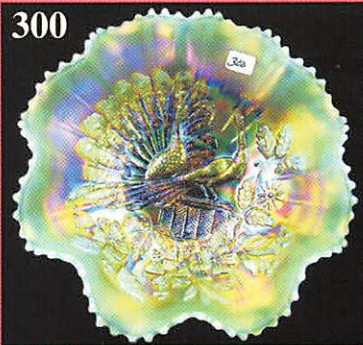

235-236

Make Reservations **EARLY** at one of these local motels:

- Days Inn: 660-882-8624
- Comfort Inn: 660-882-5317
- Super 8: 660-882-2900
- Holiday Inn: 660-882-6882

Mickey Reichel Auction Center

1 Mile North of I-70 on Hwy. 5, Exit 101, Boonville, Missouri, 20 Miles West of Columbia, MO on I-70

TERMS: Cash or Good Check, VISA and MasterCard accepted.

5% Clerking Fee on all purchases except for payment of cash or check.

Proper I.D. required.

*** No return on any items once sold (No Exceptions) ***