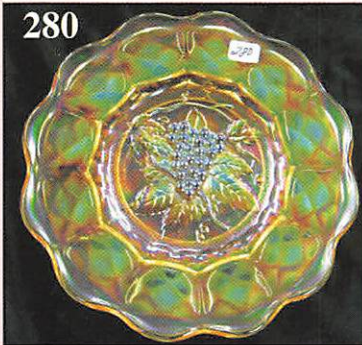

234,243

Make Reservations **EARLY** at one of these local motels:

- Days Inn: 660-882-8624
- Comfort Inn: 660-882-5317
- Super 8: 660-882-2900
- Holiday Inn: 660-882-6882

Mickey Reichel Auction Center

1 Mile North of I-70 on Hwy. 5, Exit 101, Boonville, Missouri, 20 Miles West of Columbia, MO on I-70

TERMS: Cash or Good Check, VISA and MasterCard accepted.

5% Clerking Fee on all purchases except for payment of cash or check.

Proper I.D. required.

*** No return on any items once sold (No Exceptions) ***