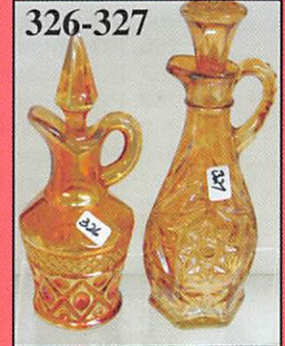

★★★NO BUYERS PREMIUM★★★
ABSENTEE BID POLICY:
PLEASE NOTE: There is a $6 handling charge for each successful bid which will be added to the selling price for all write-in bids. This is in addition to the cost of postage, insurance and packing. Your write-in bid will be entered just as if you are present and bidding. **Successful bidders will be notified in 1 to 3 days by the auctioneer** (so be sure to include your phone number). Direct mail bids to Auctioneer Mickey Reichel, 18350 Hunters Ridge Ct., Boonville, MO 65233-2971. Terms: Cash or Check accepted with proper I.D. and Social Security Number and References. Announcements made day of the auction supercede all printed material. Not Responsible for Accidents or Sold Items. **Call in Bids before Auction Welcome!**

☛ Call for additional information: 660-882-5292 days or 660-882-5283 evenings before 9:00 p.m.

FAX: 660-882-5292
(evening hours start FAX transmission after beep)
E-mail: mreichel@AWK-SHN.com
Web Site: www.awk-shn.com

They leave the Auction Center * * *
(options)

SEE REVERSE FOR DETAILS