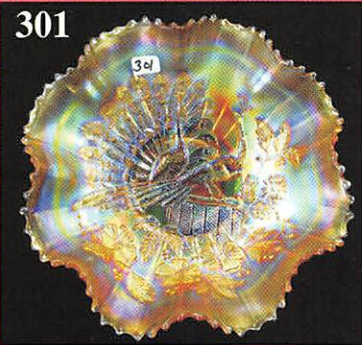

238,244

Make Reservations **EARLY** at one of these local motels:

- Days Inn: 660-882-8624
- Comfort Inn: 660-882-5317
- Super 8: 660-882-2900
- Holiday Inn: 660-882-6882

Mickey Reichel Auction Center

1 Mile North of I-70 on Hwy. 5, Exit 101, Boonville, Missouri, 20 Miles West of Columbia, MO on I-70

TERMS: Cash or Good Check, VISA and MasterCard accepted.

5% Clerking Fee on all purchases except for payment of cash or check.

Proper I.D. required.

*** No return on any items once sold (No Exceptions) ***