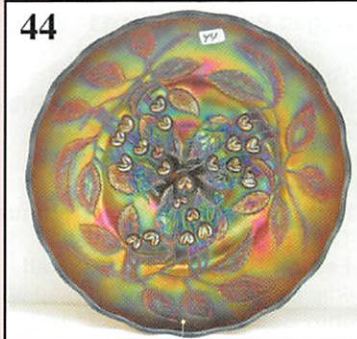

PUBLIC CARS
ESTATES
Saturday February
Preview Dates Friday - February 10th - 12:
In case of bad weather, make up d

Items of Georgia Kliethermes, Jerry
along with Session - 2 of Alan & Lorraine
Go to the web si
www.awk
Held @ the Mickey Reichel Auction Galle
Smoke Free • Cl
1 Mile N. of I -70 on Hwy 5 Exit 101, Bo
Auction Zip ID