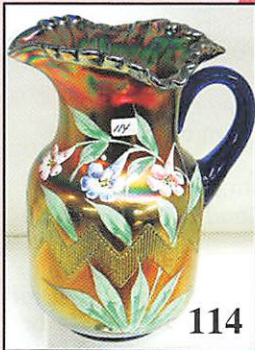

114

Make Reservations **EARLY** at one of these local motels:

- Days Inn: 660-882-8624
- Comfort Inn: 660-882-5317
- Super 8: 660-882-2900
- Holiday Inn: 660-882-6882

Mickey Reichel Auction Center

1 Mile North of I-70 on Hwy. 5, Exit 101, Boonville, Missouri, 20 Miles West of Columbia, MO on I-70

TERMS: Cash or Good Check, VISA and MasterCard accepted.

5% Clerking Fee on all purchases except for payment of cash or check.

Proper I.D. required.

*** No return on any items once sold (No Exceptions) ***