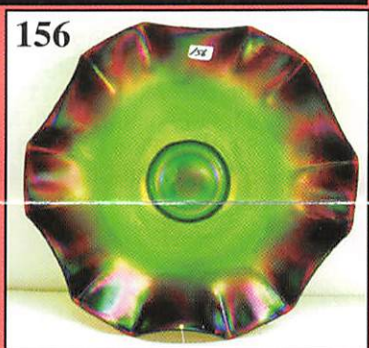

NIVAL GLASS AUCTION

11, 2012 @ 9:00 AM

10:00 noon - 5:00 PM & 7:30 AM Auction Day
Day Sunday February 12, 9:00 AM

Skiver, and D. Desmarais Collections
Free Pickup - Great selection to choose from
Free photo tour
[k-shn.com](http://www.k-shn.com)

Boonville, Missouri
Private Controlled
Boonville, MO 20 Miles W. of Columbia, MO
Phone Number 2175