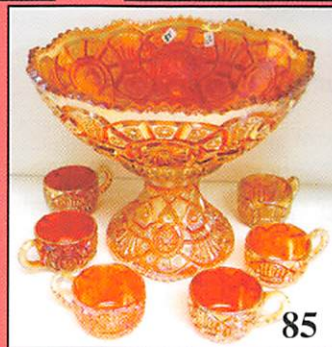

NIVAL GLASS AUCTION

11, 2012 @ 9:00 AM

10:00 noon - 5:00 PM & 7:30 AM Auction Day
Day Sunday February 12, 9:00 AM

Skiver, and D. Desmarais Collections
Free Pickup - Great selection to choose from
Free photo tour
[k-shn.com](http://www.k-shn.com)

Boonville, Missouri
Private Controlled
Boonville, MO 20 Miles W. of Columbia, MO
Phone Number 2175