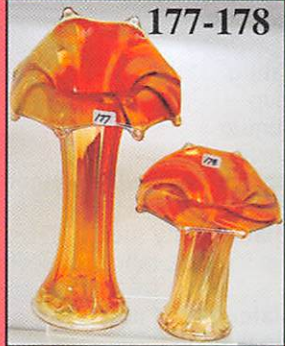

★★★NO BUYERS PREMIUM★★★
ABSENTEE BID POLICY:
PLEASE NOTE: There is a $6 handling charge for each successful bid which will be added to the selling price for all write-in bids. This is in addition to the cost of postage, insurance and packing. Your write-in bid will be entered just as if you are present and bidding. **Successful bidders will be notified in 1 to 3 days by the auctioneer** (so be sure to include your phone number). Direct mail bids to Auctioneer Mickey Reichel, 18350 Hunters Ridge Ct., Boonville, MO 65233-2971. Terms: Cash or Check accepted with proper I.D. and Social Security Number and References. Announcements made day of the auction supercede all printed material. Not Responsible for Accidents or Sold Items. **Call in Bids before Auction Welcome!**

☛ Call for additional information: 660-882-5292 days or 660-882-5283 evenings before 9:00 p.m.

FAX: 660-882-5292
(evening hours start FAX transmission after beep)
E-mail: mreichel@AWK-SHN.com
Web Site: www.awk-shn.com

They leave the Auction Center * * *
(options)

SEE REVERSE FOR DETAILS