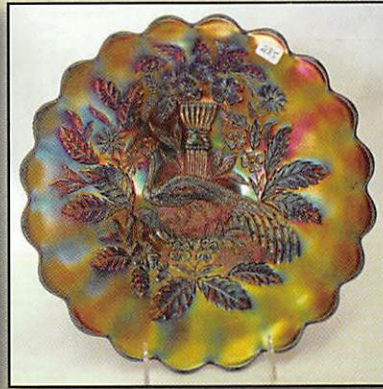

- ___ 271. Stippled & Banded Grape & Cable banana boat - marigold - pretty
- ___ 272. Flowers & Frames dome ftd ruffled bowl - purple - electric, a super dooper!
- ___ 273. Stretch Glass punch bowl w/black glass base - red - rare
- ___ 274. Ski Star dome ftd handgrip plate - dark purple/black amethyst - I've run out of words!
- ___ 275. STIPPLED THREE FRUITS 9" PLATE W/RIBBED BACK - AQUA OPAL - LOTS OF BEAUTIFUL OPAL, RARE, PRETTY!
- ___ 276. Scroll Embossed miniature ruffled compote - purple - super
- ___ 277. Octagon small size water pitcher - purple - electric, super
- 650 ___ 278. Singing Birds mug - aqua opal - a beauty *F. PGFY ON BASE*
- ___ 279. Stippled Singing Birds mug - purple - super pretty example, never seen one as nice
- 1700 ___ 280. MANY FRUITS 7PC. PUNCH SET -PURPLE -ELECTRIC BLUE IRID., BEAUTIFUL
- 475 ___ 281. Strawberry 9" plate w/BW back - green - radium type irid., nice
- 950 ___ 282. Petal & Fan large size ruffled bowl - purple - outstanding!
- ___ 283. N's #651 candlesticks - jade blue - super pretty, super rare
- ___ 284. N's #651 candlesticks - celeste blue - also rare
- 625 ___ 285. N's Peacock at Urn chop plate - purple - super pretty
- ___ 286. Persian Garden 6" plate - purple - yah, it's a nice one! Electric!
- ___ 287. Fine Cut & Roses candy dish - green - electric green irid., has typical rough feet
- ___ 288. Heart & Vine 9" plate - blue - super pretty
- ___ 289. Nippon 9" plate w/BW back - purple - super rare plate, chip on point
- ___ 290. M'burg Trout & Fly IC shaped bowl - lavender - very rare color, satin & super, the fish is beautiful
- ___ 291. Grape & Cable turned in center piece bowl - purple - pretty
- ___ 292. Whirling Star punch bowl & base - marigold - only one known, purchased at Strohm HOACGA auction
- ___ 293. Border Plants 3 in 1 edge dome ftd bowl - purple - spectacular does not do it justice
- ___ 294. Fenton's Peacock at Urn 8 ruffled bowl - green - electric irid., super!
- ___ 295. Fantail IC shaped ftd centerpiece bowl - blue - WOW, WOW, from the Tilberg collection
- ___ 296. Little Jessie Hen on Nest - marigold - cute miniature
- ___ 297. Fanciful 9" plate - blue - super pretty example
- ___ 298. Fanciful 9" plate - purple - super, super pretty example
- ___ 299. Embroidered Mums ruffled bowl w/ribbed back - aqua or sapphire - very pretty irid. for this piece
- ___ 300. Embroidered Mums ruffled bowl w/ribbed back - blue - electric, nice
- ___ 301. Ski Star large size ruffled bowl - purple - super
- ___ 302. Grape & Cable ball ftd round bowl - celeste blue - super pretty, rare
- ___ 303. Aurora Pearls ruffled bowl w/painted flowers - blue - pretty
- ___ 304. Lovely ftd nut bowl - purple - super irid., scarce pattern (a lovely piece of glass!)
- 435 ___ 305. Big Basketweave 10" vase - purple - there isn't anything that isn't pretty!
- 950 ___ 306. Stippled Grape & Cable fruit bowl - purple - nice
- 680 ___ 307. TREE TRUNK MID-SIZE 12" VASE -ICE GREEN -RARE, NICE
- 950 ___ 308. TREE TRUNK 13" MID-SIZE VASE - ICE BLUE -SUPER NICE
- 250 ___ 309. Tree Trunk 11" mid-size vase - white - frosty, super
- 250 ___ 310. Tree Trunk 12 1/2" mid-size vase - green - a beauty
- 1150 ___ 311. Tree Trunk 13" mid-size vase - marigold - pretty
- ___ 312. Tree Trunk 12 1/2" mid-size vase w/plunger base - purple - best one I have seen
- ___ 313. Blackberry Spray ruffled hat - red - nice
- ___ 314. Stippled Peacock ruffled bowl w/ribbed back - purple - super, unusual bowl
- ___ 315. Stippled Petals dome ftd ruffled bowl - purple - again, just super!
- ___ 316. Windmill dresser tray - purple - rare, pretty
- ___ 317. Ripple 7" vase, has 2 7/8" base - amber - pretty
- ___ 318. Twigs tri-cornered miniature vase - purple - scarce, nice
- ___ 319. Melon Rib 7" vase - red stretch
- 3500 ___ 320. PANTHER FTD CENTERPIECE BOWL - BLUE - #16 ELECTRIC & BEAUTIFUL, FEW KNOWN
- 2160 ___ 321. PANTHER FTD CENTERPIECE BOWL - MARIGOLD - DARK PUMPKIN, SUPER PIECE
- ___ 322. Miniature Morning Glory 6" vase - smoke
- ___ 323. Lattice & Points 9" vase - purple - SUPER
- ___ 324. Heavy Iris tumblers (4) - purple - all beautiful, choice