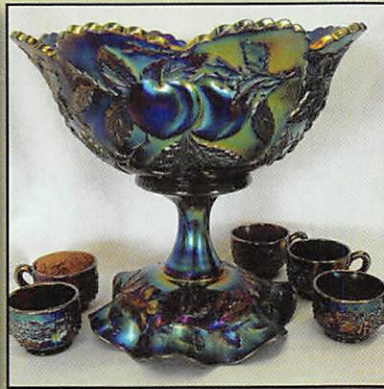

- ___ 271. Stippled & Banded Grape & Cable banana boat - marigold - pretty
- ___ 272. Flowers & Frames dome ftd ruffled bowl - purple - electric, a super dooper!
- ___ 273. Stretch Glass punch bowl w/black glass base - red - rare
- ___ 274. Ski Star dome ftd handgrip plate - dark purple/black amethyst - I've run out of words!
- ___ 275. STIPPLED THREE FRUITS 9" PLATE W/RIBBED BACK - AQUA OPAL - LOTS OF BEAUTIFUL OPAL, RARE, PRETTY!
- ___ 276. Scroll Embossed miniature ruffled compote - purple - super
- ___ 277. Octagon small size water pitcher - purple - electric, super
- 650 ___ 278. Singing Birds mug - aqua opal - a beauty *F. PGFY ON BASE*
- ___ 279. Stippled Singing Birds mug - purple - super pretty example, never seen one as nice
- 1700 ___ 280. MANY FRUITS 7PC. PUNCH SET -PURPLE -ELECTRIC BLUE IRID., BEAUTIFUL
- 475 ___ 281. Strawberry 9" plate w/BW back - green - radium type irid., nice
- 950 ___ 282. Petal & Fan large size ruffled bowl - purple - outstanding!
- ___ 283. N's #651 candlesticks - jade blue - super pretty, super rare
- ___ 284. N's #651 candlesticks - celeste blue - also rare
- 625 ___ 285. N's Peacock at Urn chop plate - purple - super pretty
- ___ 286. Persian Garden 6" plate - purple - yah, it's a nice one! Electric!
- ___ 287. Fine Cut & Roses candy dish - green - electric green irid., has typical rough feet
- ___ 288. Heart & Vine 9" plate - blue - super pretty
- ___ 289. Nippon 9" plate w/BW back - purple - super rare plate, chip on point
- ___ 290. M'burg Trout & Fly IC shaped bowl - lavender - very rare color, satin & super, the fish is beautiful
- ___ 291. Grape & Cable turned in center piece bowl - purple - pretty
- ___ 292. Whirling Star punch bowl & base - marigold - only one known, purchased at Strohm HOACGA auction
- ___ 293. Border Plants 3 in 1 edge dome ftd bowl - purple - spectacular does not do it justice
- ___ 294. Fenton's Peacock at Urn 8 ruffled bowl - green - electric irid., super!
- ___ 295. Fantail IC shaped ftd centerpiece bowl - blue - WOW, WOW, from the Tilberg collection
- ___ 296. Little Jessie Hen on Nest - marigold - cute miniature
- ___ 297. Fanciful 9" plate - blue - super pretty example
- ___ 298. Fanciful 9" plate - purple - super, super pretty example
- ___ 299. Embroidered Mums ruffled bowl w/ribbed back - aqua or sapphire - very pretty irid. for this piece
- ___ 300. Embroidered Mums ruffled bowl w/ribbed back - blue - electric, nice
- ___ 301. Ski Star large size ruffled bowl - purple - super
- ___ 302. Grape & Cable ball ftd round bowl - celeste blue - super pretty, rare
- ___ 303. Aurora Pearls ruffled bowl w/painted flowers - blue - pretty
- ___ 304. Lovely ftd nut bowl - purple - super irid., scarce pattern (a lovely piece of glass!)
- 435 ___ 305. Big Basketweave 10" vase - purple - there isn't anything that isn't pretty!
- 950 ___ 306. Stippled Grape & Cable fruit bowl - purple - nice
- 680 ___ 307. TREE TRUNK MID-SIZE 12" VASE -ICE GREEN -RARE, NICE
- 950 ___ 308. TREE TRUNK 13" MID-SIZE VASE - ICE BLUE -SUPER NICE
- 250 ___ 309. Tree Trunk 11" mid-size vase - white - frosty, super
- 250 ___ 310. Tree Trunk 12 1/2" mid-size vase - green - a beauty
- 1150 ___ 311. Tree Trunk 13" mid-size vase - marigold - pretty
- ___ 312. Tree Trunk 12 1/2" mid-size vase w/plunger base - purple - best one I have seen
- ___ 313. Blackberry Spray ruffled hat - red - nice
- ___ 314. Stippled Peacock ruffled bowl w/ribbed back - purple - super, unusual bowl
- ___ 315. Stippled Petals dome ftd ruffled bowl - purple - again, just super!
- ___ 316. Windmill dresser tray - purple - rare, pretty
- ___ 317. Ripple 7" vase, has 2 7/8" base - amber - pretty
- ___ 318. Twigs tri-cornered miniature vase - purple - scarce, nice
- ___ 319. Melon Rib 7" vase - red stretch
- 3500 ___ 320. PANTHER FTD CENTERPIECE BOWL - BLUE - #16 ELECTRIC & BEAUTIFUL, FEW KNOWN
- 2160 ___ 321. PANTHER FTD CENTERPIECE BOWL - MARIGOLD - DARK PUMPKIN, SUPER PIECE
- ___ 322. Miniature Morning Glory 6" vase - smoke
- ___ 323. Lattice & Points 9" vase - purple - SUPER
- ___ 324. Heavy Iris tumblers (4) - purple - all beautiful, choice