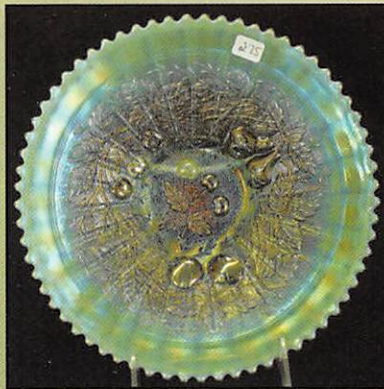

TOTAL $321,040.00

275