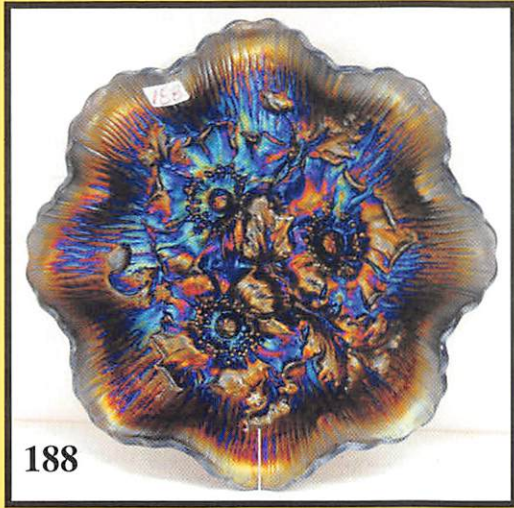

SPRING CAR EXTRAVAGA

Saturday - March 26

Friday Preview : March 25th 12:00

Held At The Mickey

1440 Ashley Road same as

Go to Web Site www.awk-s.com

***** NO BUYER'S FEE

Sales tax charged, please bring cash