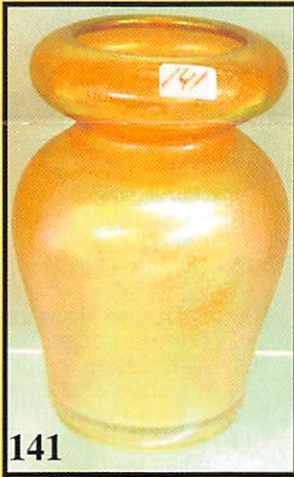

SPRING CAR EXTRAVAGA

Saturday - March 26

Friday Preview : March 25th 12:00

Held At The Mickey

1440 Ashley Road same as

Go to Web Site www.awk-s.com

***** NO BUYER'S FEE

Sales tax charged, please bring cash