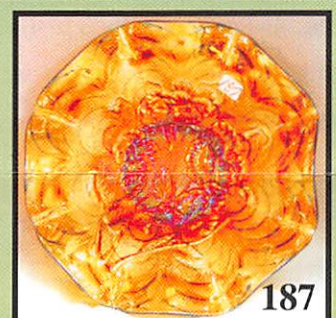

# CARNIVAL GLASS ANZA AUCTION

th, 2011 @ 9:00 AM CDT

00 noon - 5:00 PM & 7:30 AM Auction day

Reichel Auction Gallery

as Hwy 5 • Boonville, Missouri

hn.com for Fantastic Photo Tour

ERS PREMIUM \*\*\*\*\*

a copy of tax- exempt number form