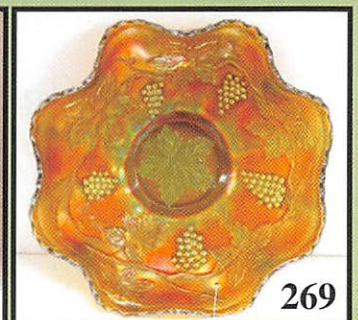

★★★NO BUYERS PREMIUM★★★
ABSENTEE BID POLICY:
PLEASE NOTE: There is a $6 handling charge for each successful bid which will be added to the selling price for all write-in bids. This is in addition to the cost of postage, insurance and packing. Your write-in bid will be entered just as if you are present and bidding. Successful bidders will be notified in 1 to 3 days by the auctioneer (so be sure to include your phone number). Direct mail bids to Auctioneer Mickey Reichel, 18350 Hunters Ridge Ct., Boonville, MO 65233-2971. Terms: Cash or Check accepted with proper I.D. and Social Security Number and References. Announcements made day of the auction supercede all printed material. Not Responsible for Accidents or Sold Items. **Call in Bids before Auction Welcome!**

☛ Call for additional information: 660-882-5292 days or 660-882-5283 evenings before 9:00 p.m.
FAX: 660-882-5292
(evening hours start FAX transmission after beep)
E-mail: mreichel@AWK-SHN.com
Web Site: www.awk-shn.com

SEE REVERSE FOR DETAILS