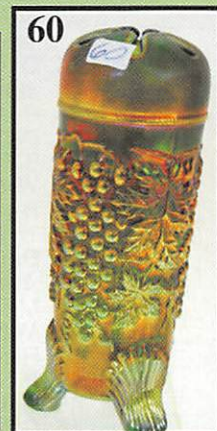

CARNIVAL GLASS ANZA AUCTION

th, 2011 @ 9:00 AM CDT

00 noon - 5:00 PM & 7:30 AM Auction day

Reichel Auction Gallery

as Hwy 5 • Boonville, Missouri

hn.com for Fantastic Photo Tour

ERS PREMIUM *****

a copy of tax- exempt number form