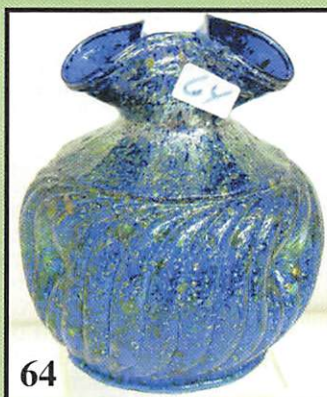

CARNIVAL GLASS ANZA AUCTION

th, 2011 @ 9:00 AM CDT

00 noon - 5:00 PM & 7:30 AM Auction day

Reichel Auction Gallery

as Hwy 5 • Boonville, Missouri

hn.com for Fantastic Photo Tour

ERS PREMIUM *****

a copy of tax- exempt number form