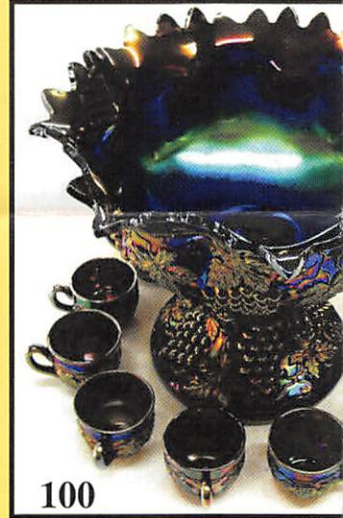

SPRING CAR EXTRAVAGA

Saturday - March 26

Friday Preview : March 25th 12:00

Held At The Mickey

1440 Ashley Road same as

Go to Web Site www.awk-s.com

***** NO BUYER'S FEE

Sales tax charged, please bring cash