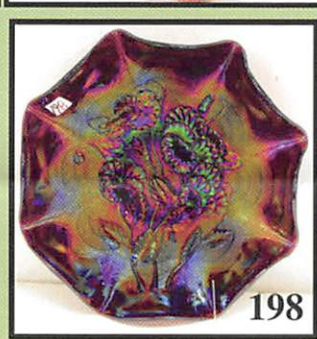

★★★NO BUYERS PREMIUM★★★
ABSENTEE BID POLICY:
PLEASE NOTE: There is a $6 handling charge for each successful bid which will be added to the selling price for all write-in bids. This is in addition to the cost of postage, insurance and packing. Your write-in bid will be entered just as if you are present and bidding. Successful bidders will be notified in 1 to 3 days by the auctioneer (so be sure to include your phone number). Direct mail bids to Auctioneer Mickey Reichel, 18350 Hunters Ridge Ct., Boonville, MO 65233-2971. Terms: Cash or Check accepted with proper I.D. and Social Security Number and References. Announcements made day of the auction supercede all printed material. Not Responsible for Accidents or Sold Items. **Call in Bids before Auction Welcome!**

☛ Call for additional information: 660-882-5292 days or 660-882-5283 evenings before 9:00 p.m.
FAX: 660-882-5292
(evening hours start FAX transmission after beep)
E-mail: mreichel@AWK-SHN.com
Web Site: www.awk-shn.com

SEE REVERSE FOR DETAILS