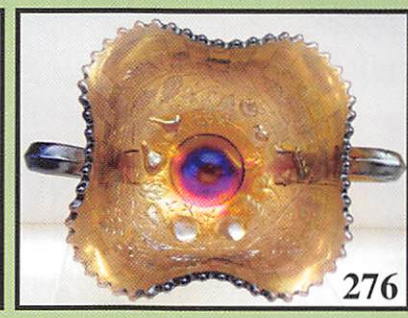

★★★NO BUYERS PREMIUM★★★
ABSENTEE BID POLICY:
PLEASE NOTE: There is a $6 handling charge for each successful bid which will be added to the selling price for all write-in bids. This is in addition to the cost of postage, insurance and packing. Your write-in bid will be entered just as if you are present and bidding. Successful bidders will be notified in 1 to 3 days by the auctioneer (so be sure to include your phone number). Direct mail bids to Auctioneer Mickey Reichel, 18350 Hunters Ridge Ct., Boonville, MO 65233-2971. Terms: Cash or Check accepted with proper I.D. and Social Security Number and References. Announcements made day of the auction supercede all printed material. Not Responsible for Accidents or Sold Items. **Call in Bids before Auction Welcome!**

☛ Call for additional information: 660-882-5292 days or 660-882-5283 evenings before 9:00 p.m.
FAX: 660-882-5292
(evening hours start FAX transmission after beep)
E-mail: mreichel@AWK-SHN.com
Web Site: www.awk-shn.com

SEE REVERSE FOR DETAILS