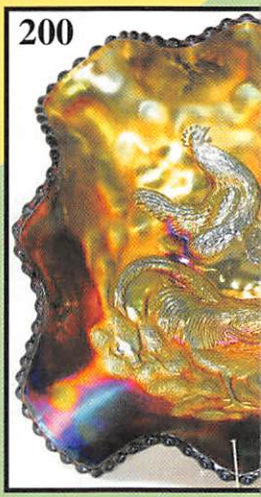

SPRING CAR EXTRAVAGA

Saturday - March 26

Friday Preview : March 25th 12:00

Held At The Mickey

1440 Ashley Road same as

Go to Web Site www.awk-s.com

***** NO BUYER'S FEE

Sales tax charged, please bring cash