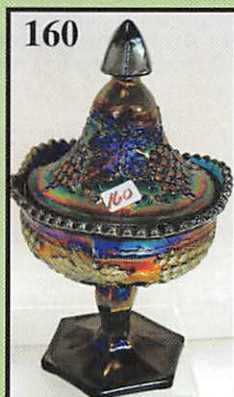

CARNIVAL GLASS ANZA AUCTION

th, 2011 @ 9:00 AM CDT

00 noon - 5:00 PM & 7:30 AM Auction day

Reichel Auction Gallery

as Hwy 5 • Boonville, Missouri

hn.com for Fantastic Photo Tour

ERS PREMIUM *****

a copy of tax- exempt number form