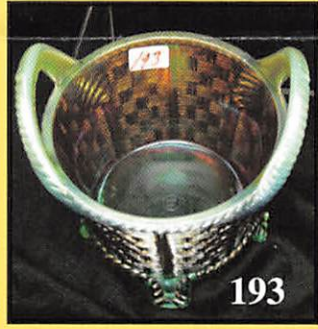

SPRING CAR EXTRAVAGA

Saturday - March 26

Friday Preview : March 25th 12:00

Held At The Mickey

1440 Ashley Road same as

Go to Web Site www.awk-s.com

***** NO BUYER'S FEE

Sales tax charged, please bring cash