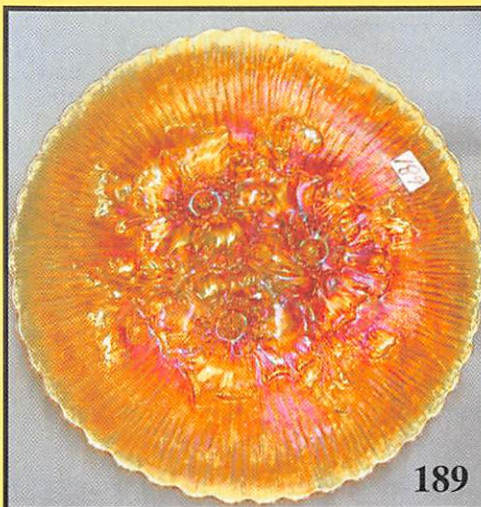

CARNIVAL GLASS ANZA AUCTION

th, 2011 @ 9:00 AM CDT

00 noon - 5:00 PM & 7:30 AM Auction day

Reichel Auction Gallery

as Hwy 5 • Boonville, Missouri

hn.com for Fantastic Photo Tour

ERS PREMIUM *****

a copy of tax- exempt number form