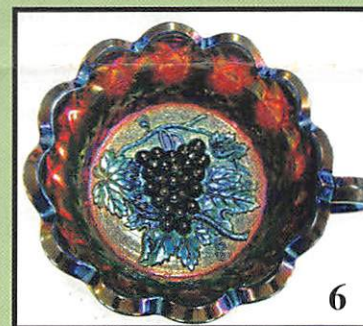

CARNIVAL GLASS ANZA AUCTION

th, 2011 @ 9:00 AM CDT

00 noon - 5:00 PM & 7:30 AM Auction day

Reichel Auction Gallery

as Hwy 5 • Boonville, Missouri

hn.com for Fantastic Photo Tour

ERS PREMIUM *****

a copy of tax- exempt number form