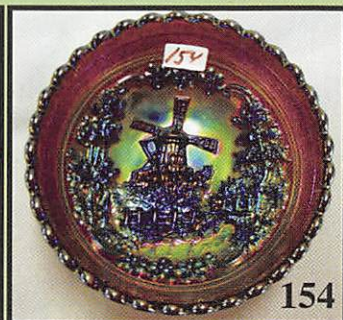

★★★NO BUYERS PREMIUM★★★
ABSENTEE BID POLICY:
PLEASE NOTE: There is a $6 handling charge for each successful bid which will be added to the selling price for all write-in bids. This is in addition to the cost of postage, insurance and packing. Your write-in bid will be entered just as if you are present and bidding. Successful bidders will be notified in 1 to 3 days by the auctioneer (so be sure to include your phone number). Direct mail bids to Auctioneer Mickey Reichel, 18350 Hunters Ridge Ct., Boonville, MO 65233-2971. Terms: Cash or Check accepted with proper I.D. and Social Security Number and References. Announcements made day of the auction supercede all printed material. Not Responsible for Accidents or Sold Items. **Call in Bids before Auction Welcome!**

☛ Call for additional information: 660-882-5292 days or 660-882-5283 evenings before 9:00 p.m.
FAX: 660-882-5292
(evening hours start FAX transmission after beep)
E-mail: mreichel@AWK-SHN.com
Web Site: www.awk-shn.com

SEE REVERSE FOR DETAILS