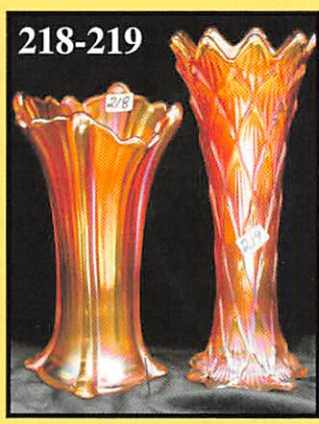

SPRING CAR EXTRAVAGA

Saturday - March 26

Friday Preview : March 25th 12:00

Held At The Mickey

1440 Ashley Road same as

Go to Web Site www.awk-s.com

***** NO BUYER'S FEE

Sales tax charged, please bring cash