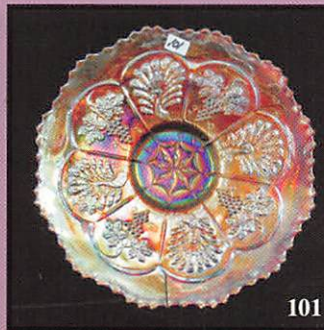

130,133,135,136