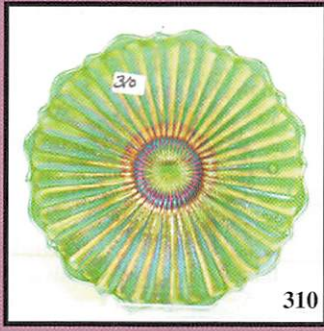

QUALITY RARE - TIFFIN & C

Saturday November 6

Friday Preview : Nov. 5th - 12:00 Noon
Held At The Mickey Re

1440 Ashle
Boonville, M

Inside the Mickey Reichel Auction Gallery,
Hwy. 5, Exit 101, Boonville, MO - 20 M
Web Site www.a

*Lifetime Collection of Robert &
Great Punch sets, Small pl
Attention : The Richmond's have decided to a
their Carnival Glass, Same D
Go to Web Site www.awk-shn.o*

200

309

310