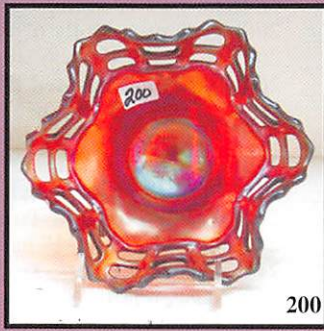

QUALITY RARE - TIFFIN & C

Saturday November 6

Friday Preview : Nov. 5th - 12:00 Noon
Held At The Mickey Re

1440 Ashle
Boonville, M

Inside the Mickey Reichel Auction Gallery,
Hwy. 5, Exit 101, Boonville, MO - 20 M
Web Site www.a

*Lifetime Collection of Robert &
Great Punch sets, Small pl
Attention : The Richmond's have decided to a
their Carnival Glass, Same D
Go to Web Site www.awk-shn.o*

101