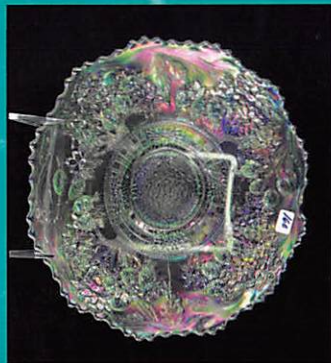

- | | | | | | |
|--------------|-----|---|------------------------------|------|---|
| <u>35</u> | 1. | Mari 6" canoe | <u>3400</u> | 35. | N-wood 8" horehound Rose Show. WOW! Super pastel type irid. Top shelf all the way! |
| <u>95</u> | 2. | Imperial vaseline Flute TP | <u>1600</u> | 36. | Imperial SMOKE FASHION 8 PC PUNCH SET. KILLER ELEC IRID ON A VERY RARE PUNCH SET. HERE IS A GREAT CHANCE |
| <u>35</u> | 3. | Mari Atomizer | <i>more goods</i> | | |
| <u>60</u> | 4. | Mari novelty barrel. Super color | <u>6000</u> | 36a | N-wood ELEC GREEN GRAPE AND CABLE 12 PC MASTER PUNCH SET. LOADS OF BLUE AND YELLOW IRID ON THIS VERY HARD TO FIND PUNCH SET. RARE COLOR |
| <u>110</u> | 5. | Green Novelty barrel. Scarce | <u>1400</u> | 37. | N-wood Green Acorn Burrs 8pc punch set. Always a hit! |
| <u>35</u> | 6. | Mari Coal bucket, Patchogue, LI. | <u>550</u> | 38. | N-wood elec purple Singing Birds Pitcher. WOW! Got tumblers??? |
| <u>165</u> | 7. | RARE Blue 4 Kittens ruffled bowl. Bit silvery | <u>1300</u> | 39. | N-wood green Wishbone water pitcher. Here is one tough water pitcher! Nice |
| <u>325</u> | 8. | VeryRARE Amy. 4 Kittens cereal bowl. NICE! | <u>450</u> | 40. | N-wood green Dandelion tankard. Getting harder and harder to find. |
| <u>55</u> | 9. | Mari 2 Kittens TP or vase. | <u>22000</u> | 41. | SUPER RARE CAMBRIDGE PURPLE INVERTED FEATHER TANKARD. HAS A FANTASTIC RADIUM IRID. WOW! |
| <u>275</u> | 10. | IG Novelty Frog candy container | <i>Ruth Phillips to Hill</i> | 42. | RARE MARI INVERTED FEATHER 7 PC PUNCH SET. ANOTHER CAMBRIDGE RARITY THAT HAS SUPER COLOR. |
| <u>375</u> | 11. | Cambridge Green Near Cut Cologne. Nick on stopper. Scarce | <u>3100</u> | 43. | Fenton 9" PASTEL MARI LEAF CHAIN. THIS PLATE IS ON FIRE! HAS A YELLOWISH TINT ALONG WITH TREMENDOUS IRID |
| <u>300</u> | 12. | Mari Venetian Rosebowl/Lamp base. Very scarce. Does have a small nick on 1 toe as most do. | <u>2200</u> | 44. | Fenton 9" mari Captive Rose plate. Very nice plate! <i>nick</i> |
| <u>1000</u> | 13. | N-wood elec blue Peacock at Fountain compote. | <u>350</u> | 45. | Fenton 9" green Lotus and Grape. Great detail. |
| <u>14000</u> | 14. | M-burg GREEN PIPE HUMIDOR. VERY RARE. CAN'T REMEMBER LAST TIME ONE SOLD AT AUCTION. HAS GREAT RADIUM MULTI-COLOR IRID. Does have typical flake on scalloped base. Fantastic pressing! | <u>525</u> | 46. | Fenton 9" blue Peacock at Urn plate. |
| <u>425</u> | 15. | M-burg purple Hobnail Spittoon. Very sharp! | <u>375</u> | 47. | Fenton 9" mari Two Flowers ftd plate. Scarce |
| <u>1000</u> | 16. | M-burg 8" mari Trout & Fly diamond shape bowl. Scarce shape. Very nice color | <u>225</u> | 48. | Fenton 9" green Captive Rose plate. Rare color. |
| <u>600</u> | 17. | M-burg 8" Radium Green Trout & Fly 3-1 edge bowl. Scarce to find in radium | <u>425</u> | 48a. | Fenton 18" BLUE Rustic Funeral vase w/plunger base. Has a great shape! Colorful vase! <i>chip broken</i> |
| <u>450</u> | 18. | M-burg 8" green Trout & Fly ICS bowl. Nice | <u>1700</u> | 49. | N-wood 12" horehound Tree Trunk midsize vase.. Super rare color and pretty! <i>0074-300-400 00-600 00-850</i> |
| <u>300</u> | 19. | M-burg 8" mari Little Stars 3-1 edge bowl. <i>06-236</i> | <u>1000</u> | 50. | N-wood 13" amy Tree Trunk midsize vase. Very scarce color. Nice irid <i>Chigger above sticker</i> |
| <u>175</u> | 20. | M-burg radium purple Strawberry Wreath stemmed compote. Super! <i>04-325 03-298</i> | <u>450</u> | 51. | N-wood IB 13" Tree Trunk midsize vase. Lots of pastel irid on a scarce vase. |
| <u>400</u> | 21. | M-burg green Roses & Fruit bon bon. Great radium irid on a scarce item | <u>1900</u> | 52. | EXTREMELY RARE N-wood IB GRAPE AND CABLE MASTER PUNCH SET W/12 CUPS! ONLY 2 OR 3 OF THESE WONDERFUL PUNCH SETS EXIST. THIS NEVER TRADES HANDS AT PUBLIC AUCTION, BUT HERE IS YOUR CHANCE! TREMENDOUS PASTEL IRID ALL OVER! GOOD LUCK! |
| <u>1000</u> | 22. | M-burg purple Hanging Cherries Pitcher. Nice | <u>62000</u> | 53. | N-wood 8" powder blue opal Peacocks ruffled bowl. Super rare and even prettier! Does have a 3" heat check in seam, but find another one |
| <u>600</u> | 23. | Fenton mari Blueberry pitcher. RARE. Great color and detail | <i>TAPKington</i> | 54. | N-wood IB Raspberry water pitcher. Super pastel irid on a tough pitcher |
| <u>650</u> | 24. | Fenton Dark Mari Orange Tree Orchard pitcher. Darkest one I've seen. | <u>2600</u> | 55. | WOW! Beautiful IB Rose Show Plate. One of the best I have seen. Buy it! |
| <u>3500</u> | 25. | Fenton mari STRAWBERRY SCROLL PITCHER. ONE OF THE TOP PITCHERS FENTON EVER MADE! COLOR TOP TO BOTTOM! A KEEPER <i>Desiree & Stacy</i> | <u>500</u> | 56. | N-wood IB 8" Rose Show bowl. A bit lighter than usual but nice. |
| <u>375</u> | 26. | Fenton mari Enameled Iris Diagonal Prim banded pitcher. You'll like this one! | <u>1800</u> | 57. | N-wood 9" IB Grape Leaves bowl. GREAT! |
| <u>350</u> | 27. | N-wood 9" purple Poppy Show plate. Very nice multicolor irid. | <u>950</u> | 58. | N-wood IB Grape and Cable center piece bowl w/turned in points. Scarce |
| <u>300</u> | 28. | N-wood 8" purple Poppy Show bowl. Nice | <u>475</u> | 59. | N-wood IB Grape and Cable Banana boat. NICE |
| <u>1050</u> | 29. | N-wood 9" Elec Blue Poppy Show plate. Here is a great plate. Always desirable. | <u>750</u> | 60. | N-wood 8" IB Sunflower ftd bowl. Very tough to find and super nice! |
| <u>625</u> | 30. | N-wood 8" elec blue Poppy Show ruffled bowl. Another beauty! | | | |
| <u>150</u> | 31. | N-wood 9" Green Rose Show plate. Very scarce to find with super multi color irid. Has kind of a darker base glass. Nice | | | |
| <u>525</u> | 32. | N-wood 9" purple Rose Show Plate. Very nice multi color irid. hard to find a good one | | | |
| <u>1500</u> | 33. | N-wood 8" SAPPHIRE Rose Show bowl. Very Rare color.. Has super color | | | |
| <u>2500</u> | 34. | N-wood 8" Ice Green Opal Rose Show bowl. A top one! <i>Medini Hill</i> | | | |