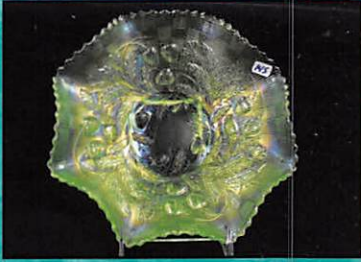

- | | | | | | |
|--------------|-----|---|------------------------------|------|---|
| <u>35</u> | 1. | Mari 6" canoe | <u>3400</u> | 35. | N-wood 8" horehound Rose Show. WOW! Super pastel type irid. Top shelf all the way! |
| <u>95</u> | 2. | Imperial vaseline Flute TP | <u>1600</u> | 36. | Imperial SMOKE FASHION 8 PC PUNCH SET. KILLER ELEC IRID ON A VERY RARE PUNCH SET. HERE IS A GREAT CHANCE |
| <u>35</u> | 3. | Mari Atomizer | <i>more goods</i> | | |
| <u>60</u> | 4. | Mari novelty barrel. Super color | <u>6000</u> | 36a | N-wood ELEC GREEN GRAPE AND CABLE 12 PC MASTER PUNCH SET. LOADS OF BLUE AND YELLOW IRID ON THIS VERY HARD TO FIND PUNCH SET. RARE COLOR |
| <u>110</u> | 5. | Green Novelty barrel. Scarce | <u>1400</u> | 37. | N-wood Green Acorn Burrs 8pc punch set. Always a hit! |
| <u>35</u> | 6. | Mari Coal bucket, Patchogue, LI. | <u>550</u> | 38. | N-wood elec purple Singing Birds Pitcher. WOW! Got tumblers??? |
| <u>165</u> | 7. | RARE Blue 4 Kittens ruffled bowl. Bit silvery | <u>1300</u> | 39. | N-wood green Wishbone water pitcher. Here is one tough water pitcher! Nice |
| <u>325</u> | 8. | VeryRARE Amy. 4 Kittens cereal bowl. NICE! | <u>450</u> | 40. | N-wood green Dandelion tankard. Getting harder and harder to find. |
| <u>55</u> | 9. | Mari 2 Kittens TP or vase. | <u>22000</u> | 41. | SUPER RARE CAMBRIDGE PURPLE INVERTED FEATHER TANKARD. HAS A FANTASTIC RADIUM IRID. WOW! |
| <u>275</u> | 10. | IG Novelty Frog candy container | <i>Ruth Phillips to Hill</i> | 42. | RARE MARI INVERTED FEATHER 7 PC PUNCH SET. ANOTHER CAMBRIDGE RARITY THAT HAS SUPER COLOR. |
| <u>375</u> | 11. | Cambridge Green Near Cut Cologne. Nick on stopper. Scarce | <u>3100</u> | 43. | Fenton 9" PASTEL MARI LEAF CHAIN. THIS PLATE IS ON FIRE! HAS A YELLOWISH TINT ALONG WITH TREMENDOUS IRID |
| <u>300</u> | 12. | Mari Venetian Rosebowl/Lamp base. Very scarce. Does have a small nick on 1 toe as most do. | <u>2200</u> | 44. | Fenton 9" mari Captive Rose plate. Very nice plate! <i>nick</i> |
| <u>1000</u> | 13. | N-wood elec blue Peacock at Fountain compote. | <u>350</u> | 45. | Fenton 9" green Lotus and Grape. Great detail. |
| <u>14000</u> | 14. | M-burg GREEN PIPE HUMIDOR. VERY RARE. CAN'T REMEMBER LAST TIME ONE SOLD AT AUCTION. HAS GREAT RADIUM MULTI-COLOR IRID. Does have typical flake on scalloped base. Fantastic pressing! | <u>525</u> | 46. | Fenton 9" blue Peacock at Urn plate. |
| <u>425</u> | 15. | M-burg purple Hobnail Spittoon. Very sharp! | <u>375</u> | 47. | Fenton 9" mari Two Flowers ftd plate. Scarce |
| <u>1000</u> | 16. | M-burg 8" mari Trout & Fly diamond shape bowl. Scarce shape. Very nice color | <u>225</u> | 48. | Fenton 9" green Captive Rose plate. Rare color. |
| <u>600</u> | 17. | M-burg 8" Radium Green Trout & Fly 3-1 edge bowl. Scarce to find in radium | <u>425</u> | 48a. | Fenton 18" BLUE Rustic Funeral vase w/plunger base. Has a great shape! Colorful vase! <i>chip broken</i> |
| <u>450</u> | 18. | M-burg 8" green Trout & Fly ICS bowl. Nice | <u>1700</u> | 49. | N-wood 12" horehound Tree Trunk midsize vase.. Super rare color and pretty! <i>0074-300-400 00-600 00-850</i> |
| <u>300</u> | 19. | M-burg 8" mari Little Stars 3-1 edge bowl. <i>06-236</i> | <u>1000</u> | 50. | N-wood 13" amy Tree Trunk midsize vase. Very scarce color. Nice irid <i>Chigger above sticker</i> |
| <u>175</u> | 20. | M-burg radium purple Strawberry Wreath stemmed compote. Super! <i>04-325 03-298</i> | <u>450</u> | 51. | N-wood IB 13" Tree Trunk midsize vase. Lots of pastel irid on a scarce vase. |
| <u>400</u> | 21. | M-burg green Roses & Fruit bon bon. Great radium irid on a scarce item | <u>1900</u> | 52. | EXTREMELY RARE N-wood IB GRAPE AND CABLE MASTER PUNCH SET W/12 CUPS! ONLY 2 OR 3 OF THESE WONDERFUL PUNCH SETS EXIST. THIS NEVER TRADES HANDS AT PUBLIC AUCTION, BUT HERE IS YOUR CHANCE! TREMENDOUS PASTEL IRID ALL OVER! GOOD LUCK! |
| <u>1000</u> | 22. | M-burg purple Hanging Cherries Pitcher. Nice | <u>62000</u> | 53. | N-wood 8" powder blue opal Peacocks ruffled bowl. Super rare and even prettier! Does have a 3" heat check in seam, but find another one |
| <u>600</u> | 23. | Fenton mari Blueberry pitcher. RARE. Great color and detail | <i>TAPKington</i> | 54. | N-wood IB Raspberry water pitcher. Super pastel irid on a tough pitcher |
| <u>650</u> | 24. | Fenton Dark Mari Orange Tree Orchard pitcher. Darkest one I've seen. | <u>2600</u> | 55. | WOW! Beautiful IB Rose Show Plate. One of the best I have seen. Buy it! |
| <u>3500</u> | 25. | Fenton mari STRAWBERRY SCROLL PITCHER. ONE OF THE TOP PITCHERS FENTON EVER MADE! COLOR TOP TO BOTTOM! A KEEPER <i>Desiree & Stacy</i> | <u>500</u> | 56. | N-wood IB 8" Rose Show bowl. A bit lighter than usual but nice. |
| <u>375</u> | 26. | Fenton mari Enameled Iris Diagonal Prim banded pitcher. You'll like this one! | <u>1800</u> | 57. | N-wood 9" IB Grape Leaves bowl. GREAT! |
| <u>350</u> | 27. | N-wood 9" purple Poppy Show plate. Very nice multicolor irid. | <u>950</u> | 58. | N-wood IB Grape and Cable center piece bowl w/turned in points. Scarce |
| <u>300</u> | 28. | N-wood 8" purple Poppy Show bowl. Nice | <u>475</u> | 59. | N-wood IB Grape and Cable Banana boat. NICE |
| <u>1050</u> | 29. | N-wood 9" Elec Blue Poppy Show plate. Here is a great plate. Always desirable. | <u>750</u> | 60. | N-wood 8" IB Sunflower ftd bowl. Very tough to find and super nice! |
| <u>625</u> | 30. | N-wood 8" elec blue Poppy Show ruffled bowl. Another beauty! | | | |
| <u>150</u> | 31. | N-wood 9" Green Rose Show plate. Very scarce to find with super multi color irid. Has kind of a darker base glass. Nice | | | |
| <u>525</u> | 32. | N-wood 9" purple Rose Show Plate. Very nice multi color irid. hard to find a good one | | | |
| <u>1500</u> | 33. | N-wood 8" SAPPHIRE Rose Show bowl. Very Rare color.. Has super color | | | |
| <u>2500</u> | 34. | N-wood 8" Ice Green Opal Rose Show bowl. A top one! <i>Medini Hill</i> | | | |