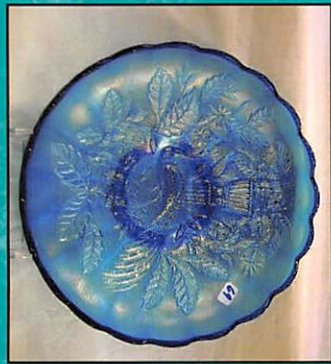

- | | | | | | |
|--------------|-----|---|------------------------------|------|---|
| <u>35</u> | 1. | Mari 6" canoe | <u>3400</u> | 35. | N-wood 8" horehound Rose Show. WOW! Super pastel type irid. Top shelf all the way! |
| <u>95</u> | 2. | Imperial vaseline Flute TP | <u>1600</u> | 36. | Imperial SMOKE FASHION 8 PC PUNCH SET. KILLER ELEC IRID ON A VERY RARE PUNCH SET. HERE IS A GREAT CHANCE |
| <u>35</u> | 3. | Mari Atomizer | <i>more goods</i> | | |
| <u>60</u> | 4. | Mari novelty barrel. Super color | <u>6000</u> | 36a | N-wood ELEC GREEN GRAPE AND CABLE 12 PC MASTER PUNCH SET. LOADS OF BLUE AND YELLOW IRID ON THIS VERY HARD TO FIND PUNCH SET. RARE COLOR |
| <u>110</u> | 5. | Green Novelty barrel. Scarce | <u>1400</u> | 37. | N-wood Green Acorn Burrs 8pc punch set. Always a hit! |
| <u>35</u> | 6. | Mari Coal bucket, Patchogue, LI. | <u>550</u> | 38. | N-wood elec purple Singing Birds Pitcher. WOW! Got tumblers??? |
| <u>165</u> | 7. | RARE Blue 4 Kittens ruffled bowl. Bit silvery | <u>1300</u> | 39. | N-wood green Wishbone water pitcher. Here is one tough water pitcher! Nice |
| <u>325</u> | 8. | VeryRARE Amy. 4 Kittens cereal bowl. NICE! | <u>450</u> | 40. | N-wood green Dandelion tankard. Getting harder and harder to find. |
| <u>55</u> | 9. | Mari 2 Kittens TP or vase. | <u>22000</u> | 41. | SUPER RARE CAMBRIDGE PURPLE INVERTED FEATHER TANKARD. HAS A FANTASTIC RADIUM IRID. WOW! |
| <u>275</u> | 10. | IG Novelty Frog candy container | <i>Ruth Phillips to Hill</i> | 42. | RARE MARI INVERTED FEATHER 7 PC PUNCH SET. ANOTHER CAMBRIDGE RARITY THAT HAS SUPER COLOR. |
| <u>375</u> | 11. | Cambridge Green Near Cut Cologne. Nick on stopper. Scarce | <u>3100</u> | 43. | Fenton 9" PASTEL MARI LEAF CHAIN. THIS PLATE IS ON FIRE! HAS A YELLOWISH TINT ALONG WITH TREMENDOUS IRID |
| <u>300</u> | 12. | Mari Venetian Rosebowl/Lamp base. Very scarce. Does have a small nick on 1 toe as most do. | <u>2200</u> | 44. | Fenton 9" mari Captive Rose plate. Very nice plate! <i>nick</i> |
| <u>1000</u> | 13. | N-wood elec blue Peacock at Fountain compote. | <u>350</u> | 45. | Fenton 9" green Lotus and Grape. Great detail. |
| <u>14000</u> | 14. | M-burg GREEN PIPE HUMIDOR. VERY RARE. CAN'T REMEMBER LAST TIME ONE SOLD AT AUCTION. HAS GREAT RADIUM MULTI-COLOR IRID. Does have typical flake on scalloped base. Fantastic pressing! | <u>525</u> | 46. | Fenton 9" blue Peacock at Urn plate. |
| <u>425</u> | 15. | M-burg purple Hobnail Spittoon. Very sharp! | <u>375</u> | 47. | Fenton 9" mari Two Flowers ftd plate. Scarce |
| <u>1000</u> | 16. | M-burg 8" mari Trout & Fly diamond shape bowl. Scarce shape. Very nice color | <u>225</u> | 48. | Fenton 9" green Captive Rose plate. Rare color. |
| <u>600</u> | 17. | M-burg 8" Radium Green Trout & Fly 3-1 edge bowl. Scarce to find in radium | <u>425</u> | 48a. | Fenton 18" BLUE Rustic Funeral vase w/plunger base. Has a great shape! Colorful vase! <i>chip broken</i> |
| <u>450</u> | 18. | M-burg 8" green Trout & Fly ICS bowl. Nice | <u>1700</u> | 49. | N-wood 12" horehound Tree Trunk midsize vase.. Super rare color and pretty! <i>0074-300-400 00-600 00-850</i> |
| <u>300</u> | 19. | M-burg 8" mari Little Stars 3-1 edge bowl. <i>06-236</i> | <u>1000</u> | 50. | N-wood 13" amy Tree Trunk midsize vase. Very scarce color. Nice irid <i>Chigger above sticker</i> |
| <u>175</u> | 20. | M-burg radium purple Strawberry Wreath stemmed compote. Super! <i>04-325 03-298</i> | <u>450</u> | 51. | N-wood IB 13" Tree Trunk midsize vase. Lots of pastel irid on a scarce vase. |
| <u>400</u> | 21. | M-burg green Roses & Fruit bon bon. Great radium irid on a scarce item | <u>1900</u> | 52. | EXTREMELY RARE N-wood IB GRAPE AND CABLE MASTER PUNCH SET W/12 CUPS! ONLY 2 OR 3 OF THESE WONDERFUL PUNCH SETS EXIST. THIS NEVER TRADES HANDS AT PUBLIC AUCTION, BUT HERE IS YOUR CHANCE! TREMENDOUS PASTEL IRID ALL OVER! GOOD LUCK! |
| <u>1000</u> | 22. | M-burg purple Hanging Cherries Pitcher. Nice | <u>62000</u> | 53. | N-wood 8" powder blue opal Peacocks ruffled bowl. Super rare and even prettier! Does have a 3" heat check in seam, but find another one |
| <u>600</u> | 23. | Fenton mari Blueberry pitcher. RARE. Great color and detail | <i>TAPKington</i> | 54. | N-wood IB Raspberry water pitcher. Super pastel irid on a tough pitcher |
| <u>650</u> | 24. | Fenton Dark Mari Orange Tree Orchard pitcher. Darkest one I've seen. | <u>2600</u> | 55. | WOW! Beautiful IB Rose Show Plate. One of the best I have seen. Buy it! |
| <u>3500</u> | 25. | Fenton mari STRAWBERRY SCROLL PITCHER. ONE OF THE TOP PITCHERS FENTON EVER MADE! COLOR TOP TO BOTTOM! A KEEPER <i>Desiree & Stacy</i> | <u>500</u> | 56. | N-wood IB 8" Rose Show bowl. A bit lighter than usual but nice. |
| <u>375</u> | 26. | Fenton mari Enameled Iris Diagonal Prim banded pitcher. You'll like this one! | <u>1800</u> | 57. | N-wood 9" IB Grape Leaves bowl. GREAT! |
| <u>350</u> | 27. | N-wood 9" purple Poppy Show plate. Very nice multicolor irid. | <u>950</u> | 58. | N-wood IB Grape and Cable center piece bowl w/turned in points. Scarce |
| <u>300</u> | 28. | N-wood 8" purple Poppy Show bowl. Nice | <u>475</u> | 59. | N-wood IB Grape and Cable Banana boat. NICE |
| <u>1050</u> | 29. | N-wood 9" Elec Blue Poppy Show plate. Here is a great plate. Always desirable. | <u>750</u> | 60. | N-wood 8" IB Sunflower ftd bowl. Very tough to find and super nice! |
| <u>625</u> | 30. | N-wood 8" elec blue Poppy Show ruffled bowl. Another beauty! | | | |
| <u>150</u> | 31. | N-wood 9" Green Rose Show plate. Very scarce to find with super multi color irid. Has kind of a darker base glass. Nice | | | |
| <u>525</u> | 32. | N-wood 9" purple Rose Show Plate. Very nice multi color irid. hard to find a good one | | | |
| <u>1500</u> | 33. | N-wood 8" SAPPHIRE Rose Show bowl. Very Rare color.. Has super color | | | |
| <u>2500</u> | 34. | N-wood 8" Ice Green Opal Rose Show bowl. A top one! <i>Medini Hill</i> | | | |