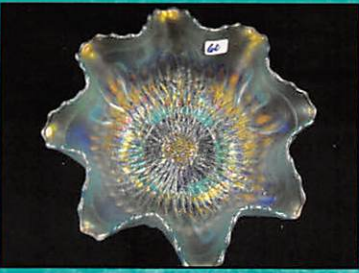

- | | | | | | |
|--------------|-----|---|------------------------------|------|---|
| <u>35</u> | 1. | Mari 6" canoe | <u>3400</u> | 35. | N-wood 8" horehound Rose Show. WOW! Super pastel type irid. Top shelf all the way! |
| <u>95</u> | 2. | Imperial vaseline Flute TP | <u>1600</u> | 36. | Imperial SMOKE FASHION 8 PC PUNCH SET. KILLER ELEC IRID ON A VERY RARE PUNCH SET. HERE IS A GREAT CHANCE |
| <u>35</u> | 3. | Mari Atomizer | <i>more goods</i> | | |
| <u>60</u> | 4. | Mari novelty barrel. Super color | <u>6000</u> | 36a | N-wood ELEC GREEN GRAPE AND CABLE 12 PC MASTER PUNCH SET. LOADS OF BLUE AND YELLOW IRID ON THIS VERY HARD TO FIND PUNCH SET. RARE COLOR |
| <u>110</u> | 5. | Green Novelty barrel. Scarce | <u>1400</u> | 37. | N-wood Green Acorn Burrs 8pc punch set. Always a hit! |
| <u>35</u> | 6. | Mari Coal bucket, Patchogue, LI. | <u>550</u> | 38. | N-wood elec purple Singing Birds Pitcher. WOW! Got tumblers??? |
| <u>165</u> | 7. | RARE Blue 4 Kittens ruffled bowl. Bit silvery | <u>1300</u> | 39. | N-wood green Wishbone water pitcher. Here is one tough water pitcher! Nice |
| <u>325</u> | 8. | VeryRARE Amy. 4 Kittens cereal bowl. NICE! | <u>450</u> | 40. | N-wood green Dandelion tankard. Getting harder and harder to find. |
| <u>55</u> | 9. | Mari 2 Kittens TP or vase. | <u>22000</u> | 41. | SUPER RARE CAMBRIDGE PURPLE INVERTED FEATHER TANKARD. HAS A FANTASTIC RADIUM IRID. WOW! |
| <u>275</u> | 10. | IG Novelty Frog candy container | <i>Ruth Phillips to Hill</i> | 42. | RARE MARI INVERTED FEATHER 7 PC PUNCH SET. ANOTHER CAMBRIDGE RARITY THAT HAS SUPER COLOR. |
| <u>375</u> | 11. | Cambridge Green Near Cut Cologne. Nick on stopper. Scarce | <u>3100</u> | 43. | Fenton 9" PASTEL MARI LEAF CHAIN. THIS PLATE IS ON FIRE! HAS A YELLOWISH TINT ALONG WITH TREMENDOUS IRID |
| <u>300</u> | 12. | Mari Venetian Rosebowl/Lamp base. Very scarce. Does have a small nick on 1 toe as most do. | <u>2200</u> | 44. | Fenton 9" mari Captive Rose plate. Very nice plate! <i>nick</i> |
| <u>1000</u> | 13. | N-wood elec blue Peacock at Fountain compote. | <u>350</u> | 45. | Fenton 9" green Lotus and Grape. Great detail. |
| <u>14000</u> | 14. | M-burg GREEN PIPE HUMIDOR. VERY RARE. CAN'T REMEMBER LAST TIME ONE SOLD AT AUCTION. HAS GREAT RADIUM MULTI-COLOR IRID. Does have typical flake on scalloped base. Fantastic pressing! | <u>525</u> | 46. | Fenton 9" blue Peacock at Urn plate. |
| <u>425</u> | 15. | M-burg purple Hobnail Spittoon. Very sharp! | <u>375</u> | 47. | Fenton 9" mari Two Flowers ftd plate. Scarce |
| <u>1000</u> | 16. | M-burg 8" mari Trout & Fly diamond shape bowl. Scarce shape. Very nice color | <u>225</u> | 48. | Fenton 9" green Captive Rose plate. Rare color. |
| <u>600</u> | 17. | M-burg 8" Radium Green Trout & Fly 3-1 edge bowl. Scarce to find in radium | <u>425</u> | 48a. | Fenton 18" BLUE Rustic Funeral vase w/plunger base. Has a great shape! Colorful vase! <i>chip broken</i> |
| <u>450</u> | 18. | M-burg 8" green Trout & Fly ICS bowl. Nice | <u>1700</u> | 49. | N-wood 12" horehound Tree Trunk midsize vase.. Super rare color and pretty! <i>0074-300-400 00-600 00-850</i> |
| <u>300</u> | 19. | M-burg 8" mari Little Stars 3-1 edge bowl. <i>06-236</i> | <u>1000</u> | 50. | N-wood 13" amy Tree Trunk midsize vase. Very scarce color. Nice irid <i>Chigger above sticker</i> |
| <u>175</u> | 20. | M-burg radium purple Strawberry Wreath stemmed compote. Super! <i>04-325 03-298</i> | <u>450</u> | 51. | N-wood IB 13" Tree Trunk midsize vase. Lots of pastel irid on a scarce vase. |
| <u>400</u> | 21. | M-burg green Roses & Fruit bon bon. Great radium irid on a scarce item | <u>1900</u> | 52. | EXTREMELY RARE N-wood IB GRAPE AND CABLE MASTER PUNCH SET W/12 CUPS! ONLY 2 OR 3 OF THESE WONDERFUL PUNCH SETS EXIST. THIS NEVER TRADES HANDS AT PUBLIC AUCTION, BUT HERE IS YOUR CHANCE! TREMENDOUS PASTEL IRID ALL OVER! GOOD LUCK! |
| <u>1000</u> | 22. | M-burg purple Hanging Cherries Pitcher. Nice | <u>62000</u> | 53. | N-wood 8" powder blue opal Peacocks ruffled bowl. Super rare and even prettier! Does have a 3" heat check in seam, but find another one |
| <u>600</u> | 23. | Fenton mari Blueberry pitcher. RARE. Great color and detail | <i>TAPKington</i> | 54. | N-wood IB Raspberry water pitcher. Super pastel irid on a tough pitcher |
| <u>650</u> | 24. | Fenton Dark Mari Orange Tree Orchard pitcher. Darkest one I've seen. | <u>2600</u> | 55. | WOW! Beautiful IB Rose Show Plate. One of the best I have seen. Buy it! |
| <u>3500</u> | 25. | Fenton mari STRAWBERRY SCROLL PITCHER. ONE OF THE TOP PITCHERS FENTON EVER MADE! COLOR TOP TO BOTTOM! A KEEPER <i>Desiree & Stacy</i> | <u>500</u> | 56. | N-wood IB 8" Rose Show bowl. A bit lighter than usual but nice. |
| <u>375</u> | 26. | Fenton mari Enameled Iris Diagonal Prim banded pitcher. You'll like this one! | <u>1800</u> | 57. | N-wood 9" IB Grape Leaves bowl. GREAT! |
| <u>350</u> | 27. | N-wood 9" purple Poppy Show plate. Very nice multicolor irid. | <u>950</u> | 58. | N-wood IB Grape and Cable center piece bowl w/turned in points. Scarce |
| <u>300</u> | 28. | N-wood 8" purple Poppy Show bowl. Nice | <u>475</u> | 59. | N-wood IB Grape and Cable Banana boat. NICE |
| <u>1050</u> | 29. | N-wood 9" Elec Blue Poppy Show plate. Here is a great plate. Always desirable. | <u>750</u> | 60. | N-wood 8" IB Sunflower ftd bowl. Very tough to find and super nice! |
| <u>625</u> | 30. | N-wood 8" elec blue Poppy Show ruffled bowl. Another beauty! | | | |
| <u>150</u> | 31. | N-wood 9" Green Rose Show plate. Very scarce to find with super multi color irid. Has kind of a darker base glass. Nice | | | |
| <u>525</u> | 32. | N-wood 9" purple Rose Show Plate. Very nice multi color irid. hard to find a good one | | | |
| <u>1500</u> | 33. | N-wood 8" SAPPHIRE Rose Show bowl. Very Rare color.. Has super color | | | |
| <u>2500</u> | 34. | N-wood 8" Ice Green Opal Rose Show bowl. A top one! <i>Medini Hill</i> | | | |