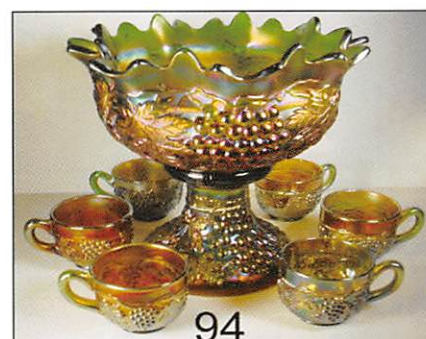

94

Proudly Presented by
Bill Richards
Auctioneers

New England Carnival Glass Association Convention Auction

September 7th and 8th 2007

Details:

Preview: 3:00pm Saturday Sept., 8th 2007

Auction: 5:00pm Saturday Sept., 8th 2007

Phone Contacts & Reservations:

4 Points Sheraton Hotel

Phone (978) 534-9000 · Fax (978) 534-0891

Remember to mention The New England Carnival Glass Association
for special room rates.

Bill Richards III, Auctioneer

36 Water Street
Poland, Ohio 44514
(330) 318-9897
Cell: (330) 261-1401
br3auctions@aol.com

**Bill & Carole Richards,
Auctioneer**

44 Water Street
Poland, Ohio 44514
(330) 757-2001
richar1955@aol.com

www.billrichardsauctioneers.com