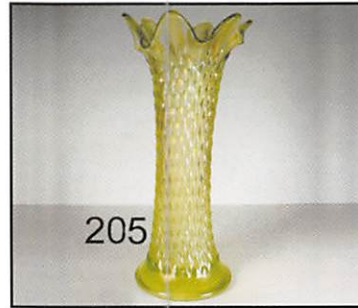

PRRST STD
US POSTAGE
PAID
STRUTHERS, OH
PERMIT NO 1955

Bill Richards Auctioneers
44 Water Street
Poland, Ohio 44514
ADDRESS SERVICE REQUESTED