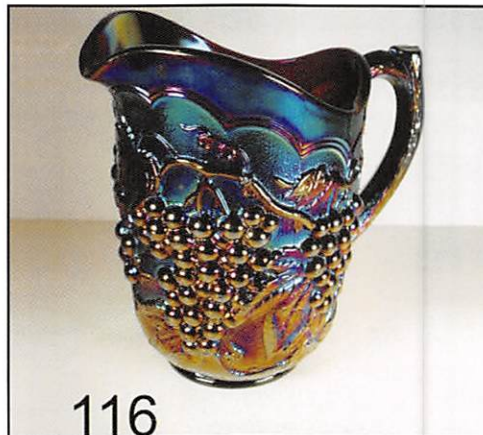

NOTES:

- ___ 1. DUGAN BIG BASKET WEAVE HANDLED BASKET, MARIGOLD.
- ___ 2. IMPERIAL TWINS FRUIT BOWL AND BASE, MARIGOLD.
- ___ 3. NORTHWOOD PANELED HOLLY 2 HANDLED BON BON, MARIGOLD.
- ___ 4. FENTON HOLLY SQUARE RUFFLED HAT, MARIGOLD.
- ___ 5. FENTON PERSIAN MEDALLION CUPPED ROSE BOWL, AMY. EXTREMELY RARE COLOR.
- ___ 6. WESTMORELAND LEAF SWIRL RUFFLED COMPOTE, AMBER.
- ___ 7. FENTON CHERRY CIRCLES LARGE HANDLED BON BON, BLUE.
- ___ 8. SOWERBY HEN ON THE NEST COVERED BUTTER DISH, MARIGOLD.
- ___ 9. SOWERBY NESTING SWAN COVERED BUTTER DISH, MARIGOLD.
- ___ 10. MILLERSBURG OHIO STAR 9 3/4" SWUNG VASE, GREEN WITH EMERALD HI-LITES. ONE OF THE BEST YOU WILL FIND.
- ___ 11. NORTHWOOD FRUITS AND FLOWERS HANDLED BON BON, BLUE WITH ELEC. HI-LITES.
- ___ 12. FENTON HOLLY RUFFLED COMPOTE, MARIGOLD.
- ___ 13. FENTON HOLLY SQUARE RUFFLED HAT SHAPE, BLUE.
- ___ 14. NORTHWOOD PEACOCK @ FOUNTAIN TABLE SET SPOONER ONLY, PURPLE.
- ___ 15. FENTON GRAPE AND CABLE 7 1/2" I.C.S. BOWL, RED. CHERRY RED. SATINY IRID.
- ___ 16. FENTON ACORNS DEEP ROUND 7 1/2" BOWL, BLUE WITH RADIUM IRID.
- ___ 17. KOKOMO COVERED TOBACCO JAR, MARIGOLD.
- ___ 18. HEMINGRAY MADE IN U.S.A. INSULATOR, MARIGOLD.
- ___ 19. FENTON BLACKBERRY MINIATURE COMPOTE, BLUE.
- ___ 20. FENTON BLACKBERRY MINIATURE COMPOTE, AMY.
- ___ 21. FENTON BLACKBERRY MINIATURE COMPOTE, MARIGOLD.
- ___ 22. NORTHWOOD LUSTER FLUTE TRI-CORNERED HAT, GREEN.
- ___ 23. FENTON 2 FRUITS DIVIDED DISH, BLUE.
- ___ 24. IMPERIAL STAR AND FILE LARGE I.C.S. COMPOTE, MARIGOLD.
- ___ 25. IMPERIAL TREE OF LIFE\CRACKLE SPITTOON, MARIGOLD WITH VASELINE BASE.
- ___ 26. WESTMORELAND FIGURAL SHELL FTD. CANDY DISH, AQUA.
- ___ 27. NORTHWOOD GRAPE AND CABLE SPOONER, PURPLE.
- ___ 28. FENTON PERSIAN MEDALLION LARGE SIZE RUFFLED COMPOTE 3 IN ONE EDGE, BLUE.
- ___ 29. FENTON CHERRY CHAIN 6" FLAT PLATE, MARIGOLD.
- ___ 30. FENTON PERSIAN MEDALLION 6" FLAT PLATE, MARIGOLD.
- ___ 31. DUGAN NAUTILUS OPEN SUGAR PEACH OPAL. SIGNED NORTHWOOD IN SCRIPT.
- ___ 32. FENTON RUSTIC 9 1/2" SWUNG VASE, BLUE.
- ___ 33. FENTON 2 FLOWERS BALL FTD. SAUCE, MARIGOLD.
- ___ 34. DUGAN CHERRIES RUFFLED BOWL, ELECTRIC PURPLE.
- ___ 35. DUGAN NAUTILUS OPEN SUGAR, ELEC. PURPLE. SIGNED NORTHWOOD IN SCRIPT.
- ___ 36. FENTON PERSIAN MEDALLION 5 1/2" RUFFLED BOWL, GREEN.
- ___ 37. FENTON PINE CONE RUFFLED BOWL, BLUE.
- ___ 38. FENTON BLACK BERRY SPRAY RUFFLED HAT, BLUE.
- ___ 39. FENTON LOTUS AND POINSETTIA BALL FTD. RUFFLED SAUCE, MARIGOLD.
- ___ 40. FENTON VINTAGE 8 1/2" T.C.E. BOWL, AQUA OPAL. ONE OF THE BETTER EXAMPLES YOU WILL FIND.
- ___ 41. FENTON PANTHER BALL FTD. RUFFLED SAUCE, BLUE.
- ___ 42. FENTON BUTTERFLYS HANDLED BON BON, AMY.
- ___ 43. FENTON STRAWBERRY HANDLED BON BON, MARIGOLD.
- ___ 44. FENTON LITTLE FISHES BALL FTD. RUFFLED BOWL, BLUE.
- ___ 45. FENTON VINTAGE EPERNGE, AMY. SMALL SIZE.
- ___ 46. FENTON HOLLY RUFFLED COMPOTE, AMY.
- ___ 47. FENTON ROSE WREATH HANDLED BON BON, GREEN.
- ___ 48. FENTON SAIL BOATS RUFFLED BOWL, MARIGOLD.
- ___ 49. NORTHWOOD DAISY AND PLUME STEMMED RUFFLED COMPOTE, MARIGOLD.