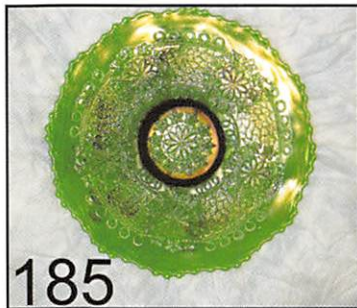

PRRST STD
US POSTAGE
PAID
STRUTHERS, OH
PERMIT NO 1955

Bill Richards Auctioneers
44 Water Street
Poland, Ohio 44514
ADDRESS SERVICE REQUESTED