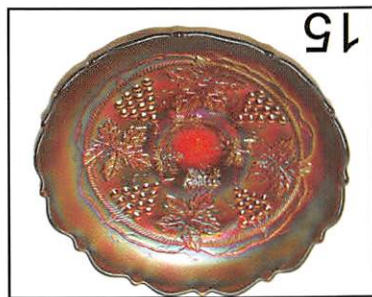

PRRST STD
US POSTAGE
PAID
STRUTHERS, OH
PERMIT NO 1955

Bill Richards Auctioneers
44 Water Street
Poland, Ohio 44514
ADDRESS SERVICE REQUESTED