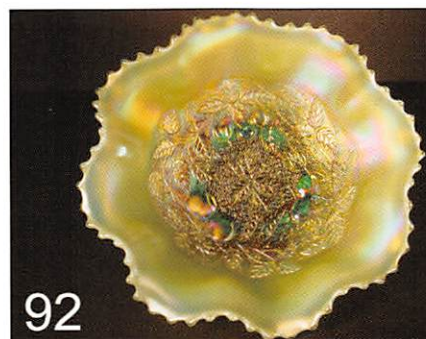

10

87

90

95

94

Proudly Presented by
Bill Richards
Auctioneers

New England Carnival Glass Association Convention Auction

September 7th and 8th 2007

Details:

Preview: 3:00pm Saturday Sept., 8th 2007

Auction: 5:00pm Saturday Sept., 8th 2007

Phone Contacts & Reservations:

4 Points Sheraton Hotel

Phone (978) 534-9000 · Fax (978) 534-0891

Remember to mention The New England Carnival Glass Association
for special room rates.

Bill Richards III, Auctioneer

36 Water Street
Poland, Ohio 44514
(330) 318-9897
Cell: (330) 261-1401
br3auctions@aol.com

**Bill & Carole Richards,
Auctioneer**

44 Water Street
Poland, Ohio 44514
(330) 757-2001
richar1955@aol.com

www.billrichardsauctioneers.com

92

100