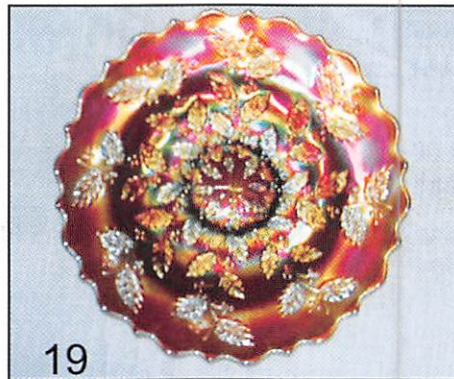

- \_\_\_\_\_ 1. FENTON MIKADOO I.C.S. COMPOTE. MARIGOLD.
- \_\_\_\_\_ 2. FENTON STREAM OF HEARTS RUFFLED COMPOTE WITH PERSIAN MEDALLION EXT. MARIGOLD.
- \_\_\_\_\_ 3. FENTON VINTAGE 6 ½" RUFFLED BOWL. MARIGOLD.
- \_\_\_\_\_ 4. FENTON 3 FRUITS I.C.S. BOWL. MARIGOLD.
- \_\_\_\_\_ 5. FENTON DRAGON AND LOTUS RUFFLED BOWL. MARIGOLD/MILK GLASS.
- \_\_\_\_\_ 6. FENTON RIBBON TIE RUFFLED BOWL. AMETHYST.
- \_\_\_\_\_ 7. FENTON SAILBOATS RUFFLED SAUCE. MARIGOLD.
- \_\_\_\_\_ 8. FENTON CHERRY CHAIN 6" I.C.S. SAUCE MARIGOLD.
- \_\_\_\_\_ 9. FENTON DAISY 2 HANDLED SQUARE BON BON. BLUE.
- \_\_\_\_\_ 10. **FENTON HOLLY ROSE BOWL. BLUE. GETTING HARD TO FIND. GREAT EXAMPLE.**
- \_\_\_\_\_ 11. FENTON MIRRORED LOTUS 6 ½" RUFFLED BOWL. BLUE.
- \_\_\_\_\_ 12. FENTON RAGGED ROBIN 3 IN 1 EDGE BOWL. GREEN.
- \_\_\_\_\_ 13. FENTON ILLUSION SQUARE HANDLED BON BON. BLUE.
- \_\_\_\_\_ 14. FENTON PLAID RUFFLED BOWL. MARIGOLD.
- \_\_\_\_\_ 15. FENTON KNOTTED BEADS SQUARE HAT. BLUE.
- \_\_\_\_\_ 16. FENTON 2 FRUITS DIVIDED HANDLED DISH. BLUE.
- \_\_\_\_\_ 17. FENTON PEACOCK AND DAHLIA 6 ½" RUFFLED BOWL. BLUE.
- \_\_\_\_\_ 18. *FENTON FERN RUFFLED HAT. RED.*
- \_\_\_\_\_ 19. *FENTON HOLLY 9" FLAT PLATE. AMETHYST WITH ELEC. IRID.*
- \_\_\_\_\_ 20. **FENTON PETER RABBIT 8 1/4" I.C.S. BOWL. MARIGOLD.**
- \_\_\_\_\_ 21. FENTON BLACK BERRY BANDED HAT. MARIGOLD.
- \_\_\_\_\_ 22. FENTON FLOWERING DILL RUFFLED HAT. MARIGOLD.
- \_\_\_\_\_ 23. FENTON LOTUS AND THISTLE 6 3/4" RUFFLED BOWL. MARIGOLD.
- \_\_\_\_\_ 24. FENTON BUTTERFLYS 2 SIDES UP BON BON. AMETHYST.
- \_\_\_\_\_ 25. *FENTON CUT OVALS 8 ½" CANDLDSTICKS. MARIGOLD.*
- \_\_\_\_\_ 26. FENTON HANDLED COOKIE TRAY. GREECIAN GOLD WITH ACID ETCHED MARION DYE MAY 25<sup>TH</sup>, 1925.
- \_\_\_\_\_ 27. **FENTON HEARTS AND TREES 9 ½" FTD. RUFFLED BOWL WITH BUTTERFLY BERRY EXT. DARK MARIGOLD. GREAT IRID.**
- \_\_\_\_\_ 28. FENTON PEACOCK TAIL RUFFLED HAT ADVERTISING ARTHUR F. ODELL QUINCY JEWELER. TOUGH TO FIND.
- \_\_\_\_\_ 29. FENTON BLACK BERRY BRAMBLE RUFFLED COMPOTE. MARIGOLD.
- \_\_\_\_\_ 30. **FENTON STRETCH GLASS FLOWER POT WITH UNDER PLATE. VELVA ROSE.**
- \_\_\_\_\_ 31. FENTON SMALL SIZE DOLPHINS FAN VASE. VELVA ROSE STRETCH.
- \_\_\_\_\_ 32. FENTON BIRDS AND CHERRIES RUFFLED COMPOTE. BLUE WITH GREAT IRID.
- \_\_\_\_\_ 33. FENTON 2 ROW OPEN EDGE 2 SIDES UP BASKET WITH MILLERS FURNITURE ADVERTISING. MARIGOLD.
- \_\_\_\_\_ 34. FENTON BLACK BERRY MINIATURE COMPOTE. AMETHYST.
- \_\_\_\_\_ 35. FENTON ORANGE TREE HANDLED LOVING CUP. BLUE WITH FANTASTIC IRID.
- \_\_\_\_\_ 36. *FENTON ORANGE TREE 6 PC. TABLE SET. BLUE.*
- \_\_\_\_\_ 37. FENTON IRIS RUFFLED COMPOTE. MARIGOLD.
- \_\_\_\_\_ 38. FENTON BLACK BERRY BRAMBLE RUFFLED BOWL. AMETHYST.
- \_\_\_\_\_ 39. FENTON 3 DIAMOND AND BOWS 6 1/4" SQUATTY VASE. BLUE.
- \_\_\_\_\_ 40. **DUGAN AMARILLIS STEMMED FLAT PLATE MADE FROM THE COMPOTE. ELEC. PURPLE. ONE OF THE BETTER ONES I'VE SEEN.**
- \_\_\_\_\_ 41. DUGAN COSMOS VARIANT 10" RUFFLED BOWL. MARIGOLD.
- \_\_\_\_\_ 42. DUGAN HEAVY GRAPE 8 RUFFLED 5 ½" SAUCE WITH COMPASS EXT. ELEC. PURPLE.
- \_\_\_\_\_ 43. DUGAN LINED LATTICE 8 1/4" FTD. VASE. PURPLE.
- \_\_\_\_\_ 44. DUGAN DOUBLE STEMMED ROSE DOME FTD. 8 ½" BOWL/PLATE. WHITE.
- \_\_\_\_\_ 45. *WESTMORELAND DAISY SQUARES T.C.E. SPITTOON SHAPED PEDESTALED COMPOTE. LIME GREEN WITH MARIGOLD OVERLAY.*