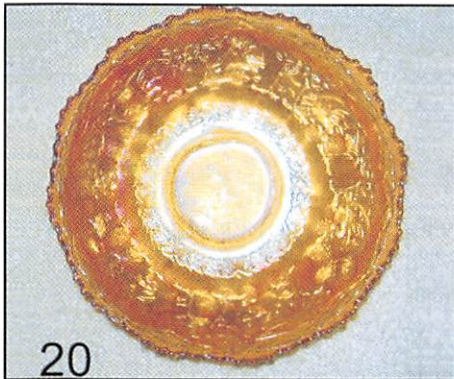

Mail, phone and E-mail bids must be in by October 12, 2006. You can call the Motel and ask for Bill Richards Jr. or Bill Richards Sr. Or E-mail us at Richar1955@aol.com or Br3auctions@aol.com.

Mail Bids Honored Under the Following Conditions:

1. No deposit required. Bidders will take full responsibility to honor any and all bids we execute for them. Payment in full plus postage and handling required after notification and before we ship any item to them.
2. Items are bid on in perfect condition with average or above average iridescence OR as listed in the brochures. Bids will not be carried out when damage on an item has been found during the auction. **PEOPLE AT THE AUCTION ARE RESPONSIBLE FOR FINDING ANY PINHEADS, WEAR, SPOTTINESS, MANUFACTURER'S DEFECTS OR ANY OTHER MINOR FLAWS, ETC.**
3. Successful bidders will be notified by collect call from the auctioneer **SO BE SURE TO INCLUDE PHONE NUMBER OR E-MAIL ADDRESS.**
4. Phone inquiries about the glass or any other questions are welcome.
5. If you have some other person bidding at the auction for you, they must pay for the item before taking it.
6. Any terms or conditions given the day of the auction will supersede any previous published information.
7. Mail, E-mail, fax and phone bids are due by October 12, 2006.
8. Master Card, Visa, Discover and American Express accepted with a 4% clerking charge.