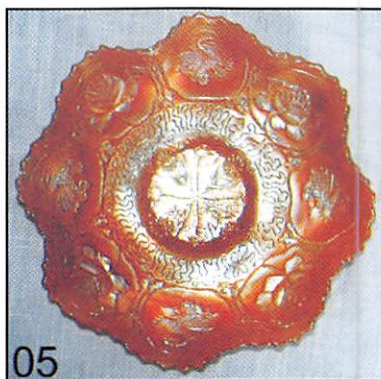

Mail, phone and E-mail bids must be in by October 12, 2006. You can call the Motel and ask for Bill Richards Jr. or Bill Richards Sr. Or E-mail us at Richar1955@aol.com or Br3auctions@aol.com.

Mail Bids Honored Under the Following Conditions:

1. No deposit required. Bidders will take full responsibility to honor any and all bids we execute for them. Payment in full plus postage and handling required after notification and before we ship any item to them.
2. Items are bid on in perfect condition with average or above average iridescence OR as listed in the brochures. Bids will not be carried out when damage on an item has been found during the auction. **PEOPLE AT THE AUCTION ARE RESPONSIBLE FOR FINDING ANY PINHEADS, WEAR, SPOTTINESS, MANUFACTURER'S DEFECTS OR ANY OTHER MINOR FLAWS, ETC.**
3. Successful bidders will be notified by collect call from the auctioneer **SO BE SURE TO INCLUDE PHONE NUMBER OR E-MAIL ADDRESS.**
4. Phone inquiries about the glass or any other questions are welcome.
5. If you have some other person bidding at the auction for you, they must pay for the item before taking it.
6. Any terms or conditions given the day of the auction will supersede any previous published information.
7. Mail, E-mail, fax and phone bids are due by October 12, 2006.
8. Master Card, Visa, Discover and American Express accepted with a 4% clerking charge.