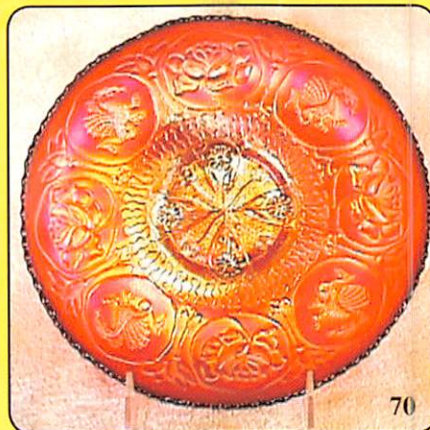

Seeck Auctions

P.O. Box 377
Mason City, Iowa 50402

PRESORTED
FIRST-CLASS MAIL
U.S. POSTAGE PAID
MINNEAPOLIS, MN
PERMIT NO.28534