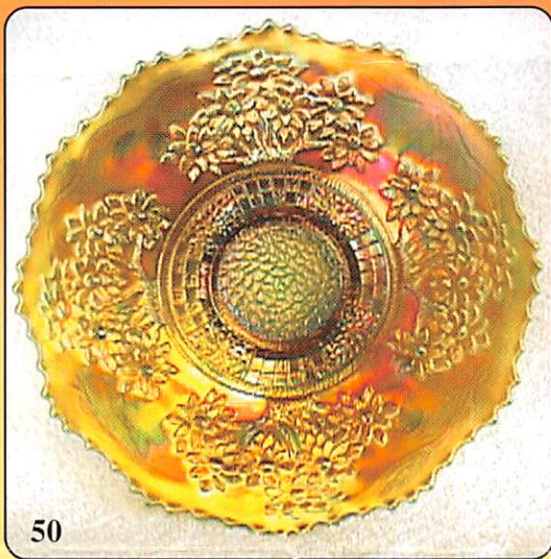

AUCTION

San Diego / Southern California

Carnival Glass Convention

Saturday, March 2, 2002 -- 9:30 A.M.

Country Suites
1945 E. Holt Blvd.
Ontario, California

Call (909) 390-7778 for reservations

Seeck Auctions
Jim and Jan Seeck 641-424-1116