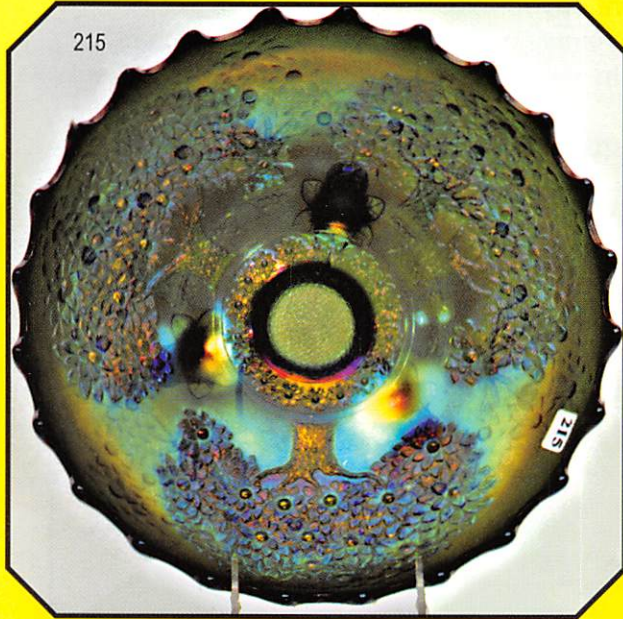

AUCTION

Garth Irby
Collection

Saturday
January 13th, 2001
9:30 a.m.

Carnival Glass
Auction