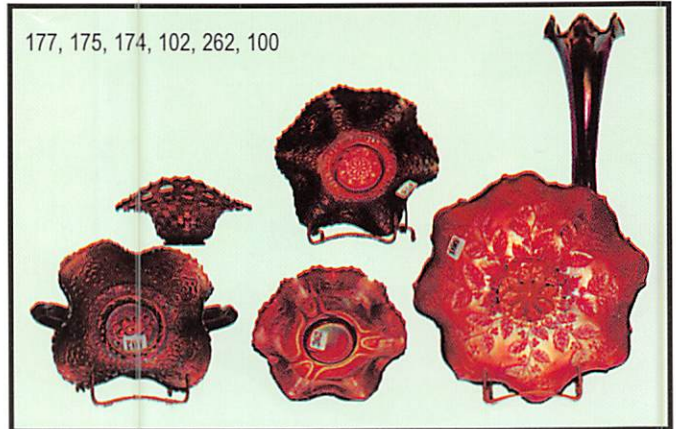

Garth Irby Collection

The Garth Irby Carnival Glass collection has been 20 years in the making. He has been a member of the Heart of American Carnival Glass Association for these same 20 years. Garth has said it is time to let others enjoy what he has enjoyed for so long. This collection features a wide range of shapes and colors. Start the year off right by attending a great carnival glass auction!

WRITE-IN BIDS: Accepted with a written statement of the amount of your bid.

DEADLINE: Thursday Noon. All Write-In Bids will have a 5% handling charge added to the selling price. Write-Ins will be taken to a professional Pack-N-Ship. Your Write-In will be entered just as if you are present and bidding. For your convenience – FAX #(316) 747-2145.

RESERVATIONS: May be made by calling the Best Western Westport Park at (314) 291-8700. This hotel is physically connected to "Joe Hanon's". Please make your reservations as soon as possible.