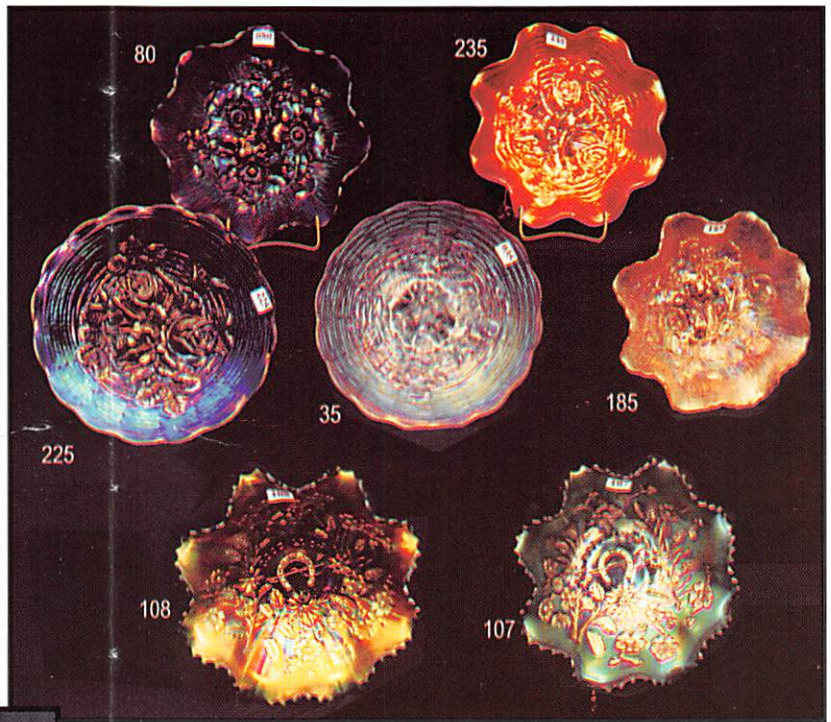

Preview
Saturday
January 13th
at
7:30 a.m.