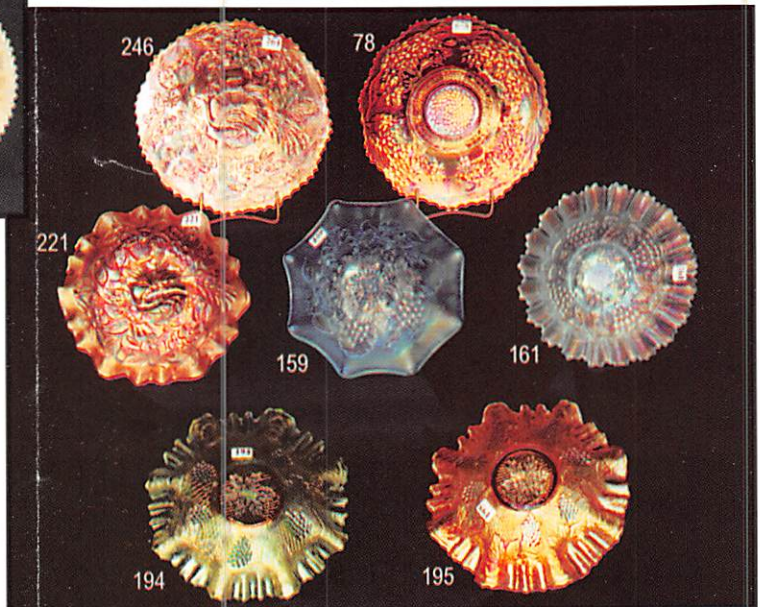

Garth Irby Collection

The Garth Irby Carnival Glass collection has been 20 years in the making. He has been a member of the Heart of American Carnival Glass Association for these same 20 years. Garth has said it is time to let others enjoy what he has enjoyed for so long. This collection features a wide range of shapes and colors. Start the year off right by attending a great carnival glass auction!

WRITE-IN BIDS: Accepted with a written statement of the amount of your bid.

DEADLINE: Thursday Noon. All Write-In Bids will have a 5% handling charge added to the selling price. Write-Ins will be taken to a professional Pack-N-Ship. Your Write-In will be entered just as if you are present and bidding. For your convenience – FAX #(316) 747-2145.

RESERVATIONS: May be made by calling the Best Western Westport Park at (314) 291-8700. This hotel is physically connected to "Joe Hanon's". Please make your reservations as soon as possible.