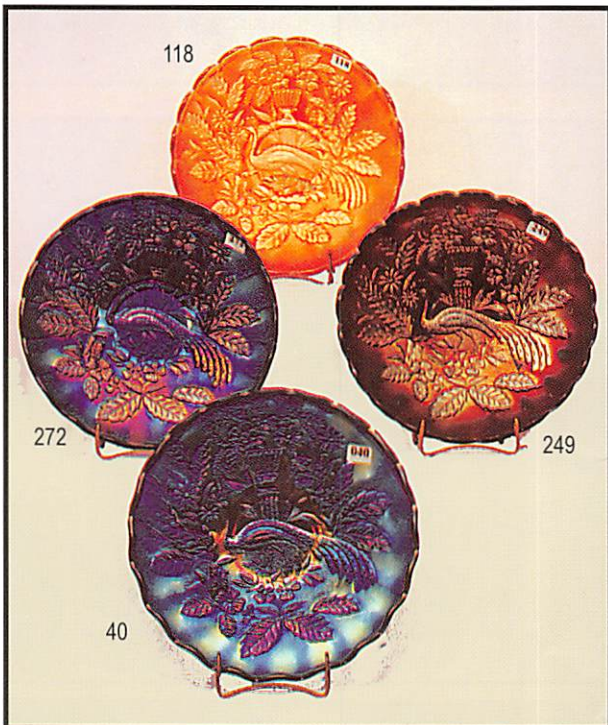

Preview
Saturday
January 13th
at
7:30 a.m.