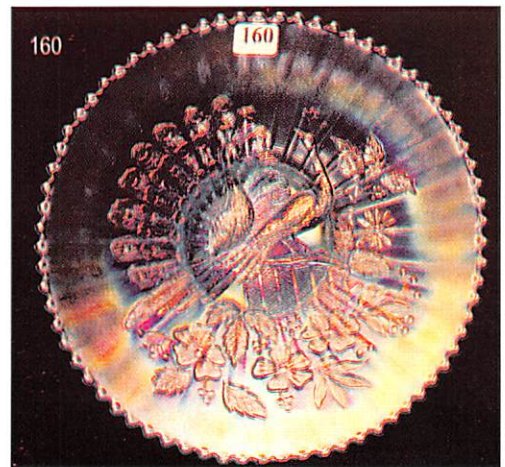

Preview
Saturday
January 13th
at
7:30 a.m.