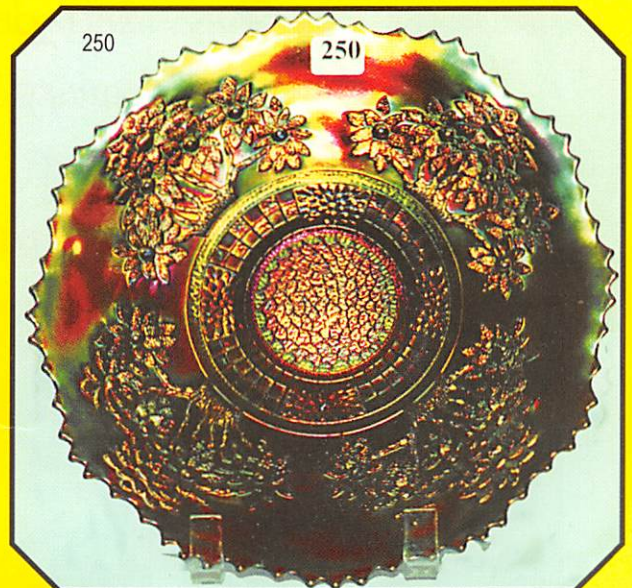

"Joe Hanson's" Banquet Facility

2430 Old Dorsett Road (Just off I-270)
Maryland Heights, Missouri