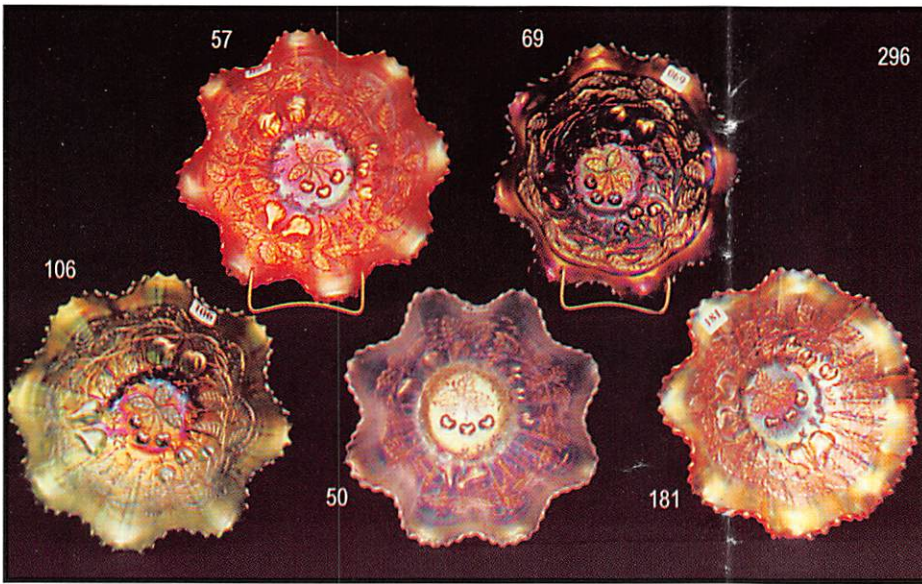

Preview
Saturday
January 13th
at
7:30 a.m.