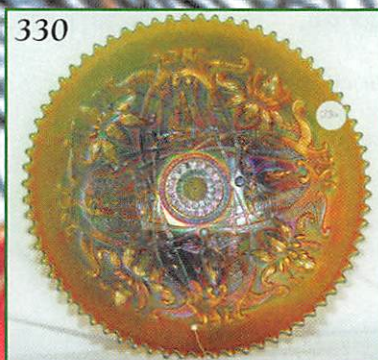

CARNIVAL GLASS AUCTION

10TH ANNIVERSARY

NEW YEAR'S EXTRAVAGANZA

Saturday, January 6, 2001 9:00 a.m.

Held Inside the Mickey Reichel Auction Center, Boonville, Missouri
Office: 660-882-5292 • Home: 660-882-5283
 Direct e-mail: mreichel@undata.com
NEW WEB SITE ON: <http://www.woodsland.com/carnivalglass>