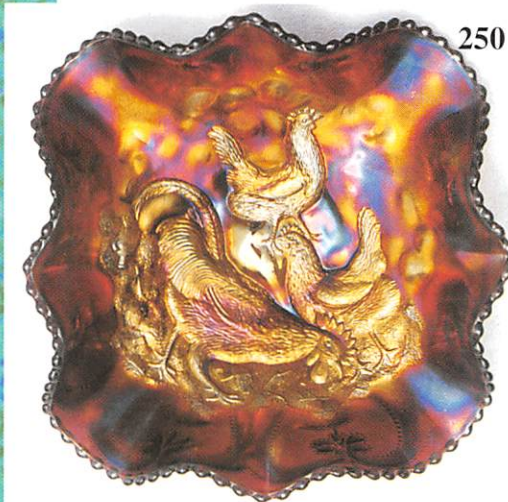

Greenwood Inn
10700 SW Allen Boulevard at HWY 217
Beaverton, Oregon

Seeck Auctions

Jim and Jan Seeck
641-424-1116