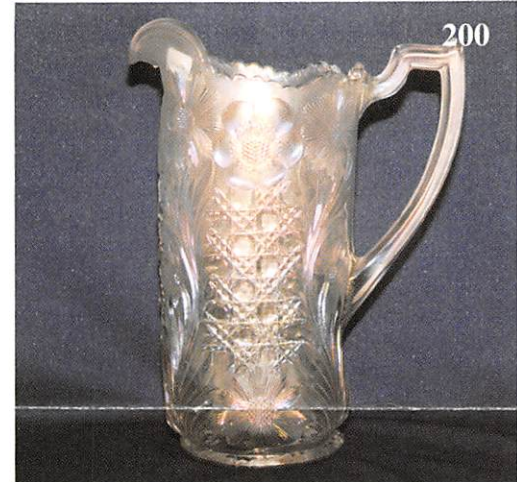

## Woodsland World Wide Carnival Glass Association Convention

*Friday, April 7, 2000 -- 6:30 pm*

*Lots 1 - 140*

*Saturday, April 8, 2000 -- 9:30 A.M.*

*Lots 141 - 324*

Ramada Inn & Conference Center - Historic Area  
500 Merrimac Trail  
Williamsburg, Virginia  
Call (800)666-8888 for reservations