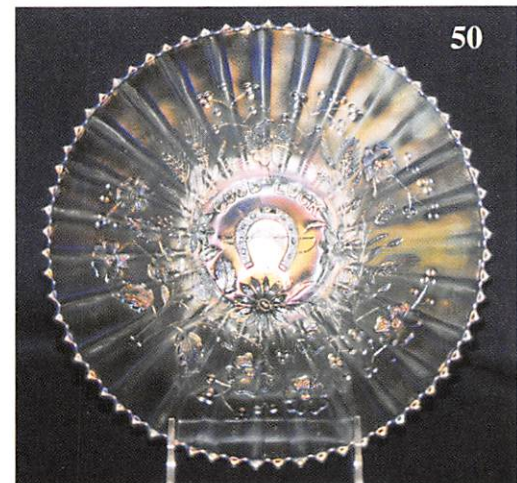

Woodsland World Wide Carnival Glass Association Convention

Friday, April 7, 2000 -- 6:30 pm

Lots 1 - 140

Saturday, April 8, 2000 -- 9:30 A.M.

Lots 141 - 324

Ramada Inn & Conference Center - Historic Area
500 Merrimac Trail
Williamsburg, Virginia
Call (800)666-8888 for reservations

Seeck Auctions

Jim and Jan Seeck
515-424-1116