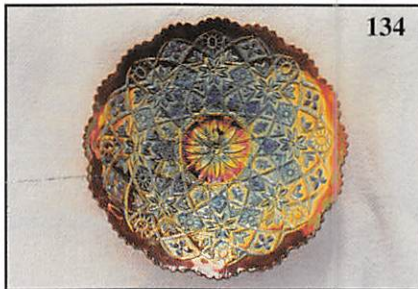

Seeck Auctions

P.O. Box 377
Mason City, Iowa 50402

First Class
U.S. Postage
PAID
Mason City, IA
Permit No. 448

35

10

82

100

123

134

158

173/334

212

230
199/150