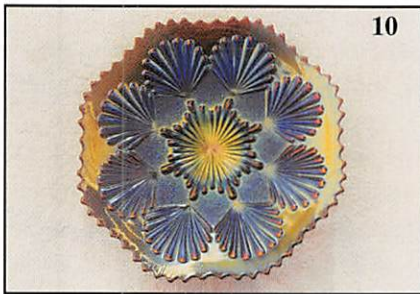

Seeck Auctions

P.O. Box 377
Mason City, Iowa 50402

First Class
U.S. Postage
PAID
Mason City, IA
Permit No. 448

35

10

82

100

123

134

158

173/334

212

230
199/150