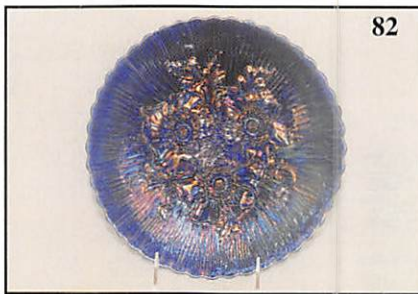

Seeck Auctions

P.O. Box 377
Mason City, Iowa 50402

First Class
U.S. Postage
PAID
Mason City, IA
Permit No. 448

35

10

82

100

123

134

158

173/334

212

230
199/150