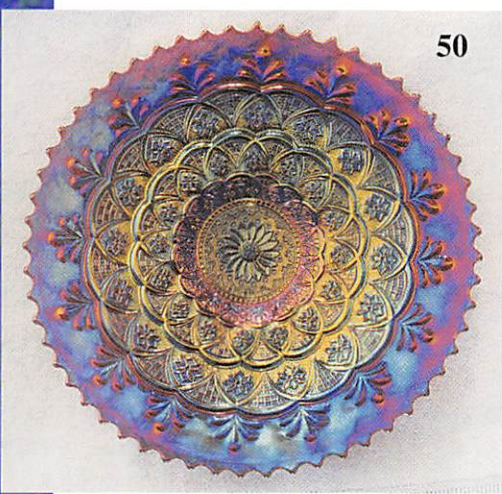

San Diego/Southern California Carnival Glass Convention
Featuring the Collection of Robert and Avonelle Shirrod
Saturday, March 4, 2000 – 9:30 a.m.

AUCTION

Leading the way in the new millennium

AVAILABLE ON VIDEO!

64

20

25

50

72

Ontario Airport Hilton
700 North Haven Avenue
Ontario, California
Call (909) 980-0400 for reservations

Seeck Auctions

Jim and Jan Seeck
515-424-1116