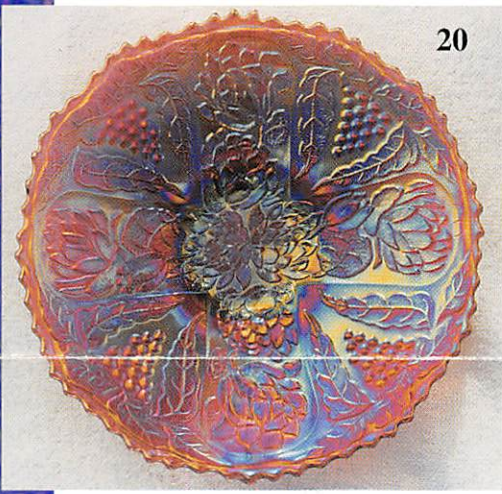

San Diego/Southern California Carnival Glass Convention
Featuring the Collection of Robert and Avonelle Shirrod
Saturday, March 4, 2000 – 9:30 a.m.

AUCTION

Leading the way in the new millennium

AVAILABLE ON VIDEO!

64

20

25

50

72

Ontario Airport Hilton
700 North Haven Avenue
Ontario, California
Call (909) 980-0400 for reservations

Seeck Auctions

Jim and Jan Seeck
515-424-1116