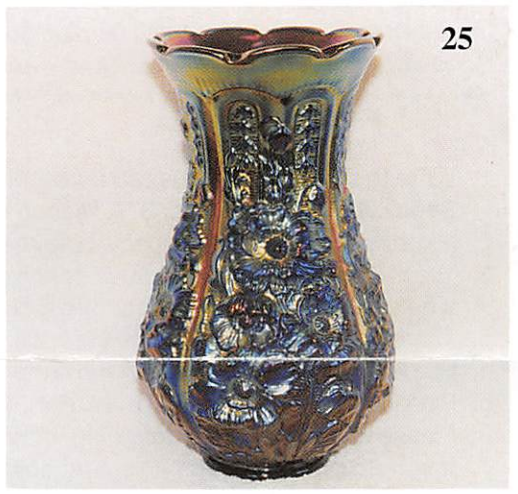

San Diego/Southern California Carnival Glass Convention
Featuring the Collection of Robert and Avonelle Shirrod
Saturday, March 4, 2000 – 9:30 a.m.

AUCTION

Leading the way in the new millennium

AVAILABLE ON VIDEO!

64

20

25

50

72

Ontario Airport Hilton
700 North Haven Avenue
Ontario, California
Call (909) 980-0400 for reservations

Seeck Auctions

Jim and Jan Seeck
515-424-1116