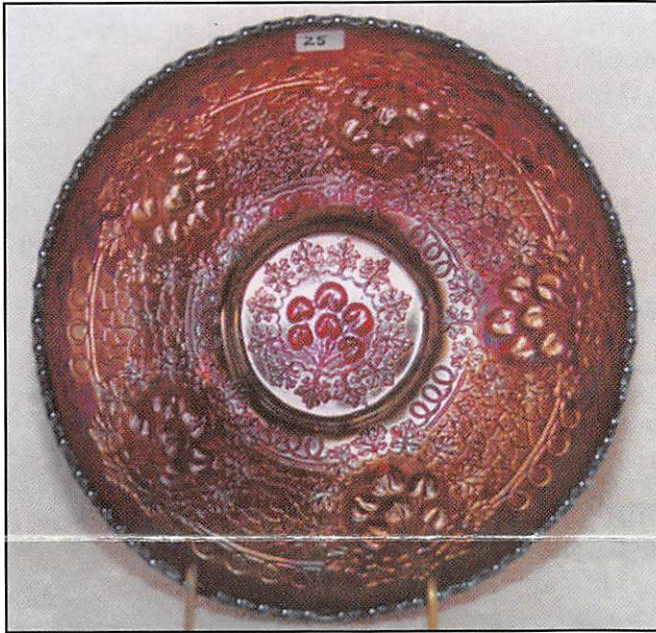

San Diego/Southern California Carnival Glass Convention

AUCTION

Saturday, March 6, 1999 – 9:30 A.M.

*Ontario Airport Hilton • 700 North Haven Avenue • Ontario, California
Call (909) 980-0400 for reservations*

JIM and JAN SEECK

Seeck Auctions

515-424-1116