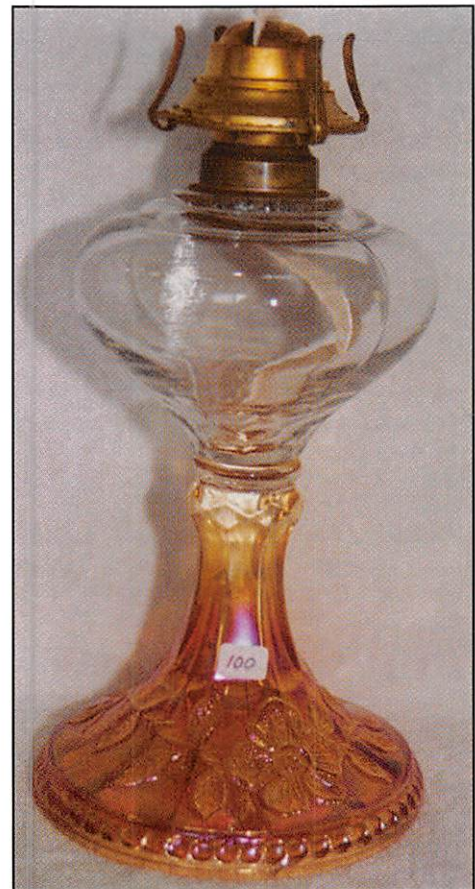

- ___ 305. Miniature Morning Glory 4 3/4" vase - green
- ___ 306. **Good Luck ruffled bowl w/BW back - marigold - very pretty**
- ___ 307. Target 11" vase - peach opal - nice
- ___ 308. N's Thin Rib 11" vase - blue - nice
- ___ 309. Ribbed ruffled vase - marigold - same as JIP vase
- ___ 310. Grape & Cable sweatmeat - purple
- ___ 311. Raspberry tumbler - orchard
- ___ 312. Raspberry tumbler - marigold
- ___ 313. N's Peach tumbler - blue
- ___ 314. Grape & Gothic arches tumbler - blue
- ___ 315. **N's Corn vase - marigold - super & very, very rare, a nice one!**
- ___ 316. N's Corn vase - purple - also nice, scarce
- ___ 317. N's Corn vase - ice green - also nice
- ___ 318. Stretch glass square bowl - marigold
- ___ 319. Stretch glass compote - vaseline
- ___ 320. Stretch glass large paneled compote - russet
- ___ 321. Stretch glass ribbed rosebowl - opaque blue
- ___ 322. Cornucopia candlestick - ice blue
- ___ 323. Flashed glass JIP mini vase - smokey blue
- ___ 324. Zippered Loop small size finger lamp - clear - not carnival
- ___ 325. Grape & Cable punch bowl base - purple
- ___ 326. Many Fruits punch cup - purple
- ___ 327. Fenton butterfly - new
- ___ 328. Westmoreland swan covered creamer & sugar - red - not old
- ___ 329. Carnival Lamp shades (4) - marigold - choice
- ___ 330. Plain panel 9 1/2" vase - marigold
- ___ 331. Strawberry water pitcher - marigold - depression era
- ___ 332. Star & File wine glasses(8) - marigold - choice