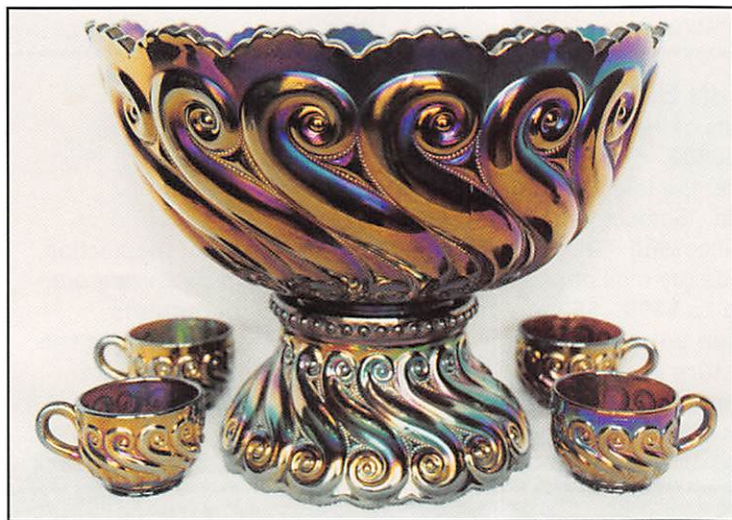

H.O.A.C.G.A. Convention

AUCTION

Bobby and Joyce Seale Collection

Friday, April 24, 1998 - 9:30 A.M.

**Embassy Suites – 7640 NW Tiffany Springs Parkway
Kansas City, MO**

Call (816) 891-7788 for reservations

JIM and JAN SEECK

Seeck Auctions

515-424-1116