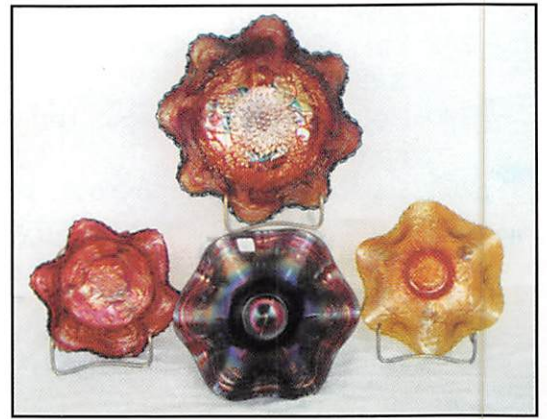

Seeck Auctions

Seeck Auctions

P.O. Box 377
Mason City, Iowa 50402