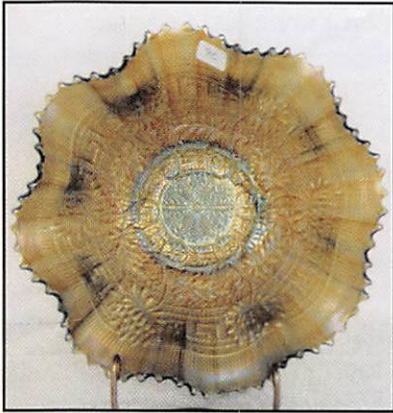

Seeck Auctions