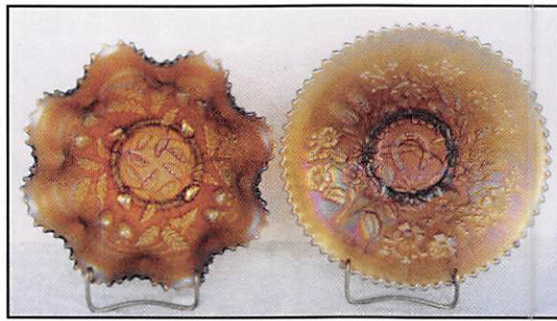

Bill Richards

44 Water St

Poland, OH 44514

(330) 757-2001

Tom Burns

Canada - Cathy + Dave McGillivray
Gothic Arches - MAR - 17"

Color all the way down

Seeck Auctions