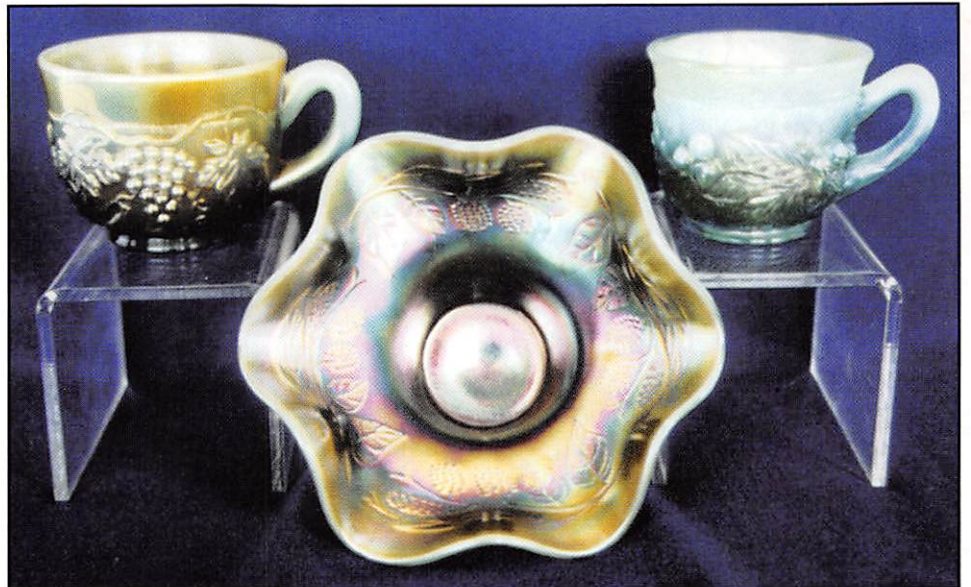

*Pacific Northwest
Carnival Glass Club Convention*

AUCTION

SATURDAY, AUGUST 9, 1997 – 9:30 A.M.

Greenwood Inn • 10700 SW Allen Blvd. • Beaverton, Oregon

Call (503) 643-74444 for reservations

Reservation Group No. – 213860

JIM and JAN SEECK

Seeck Auctions

515-424-1116