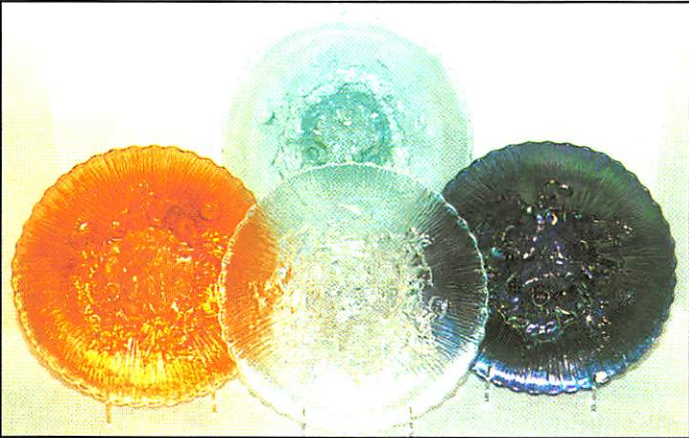

Seeck Auctions