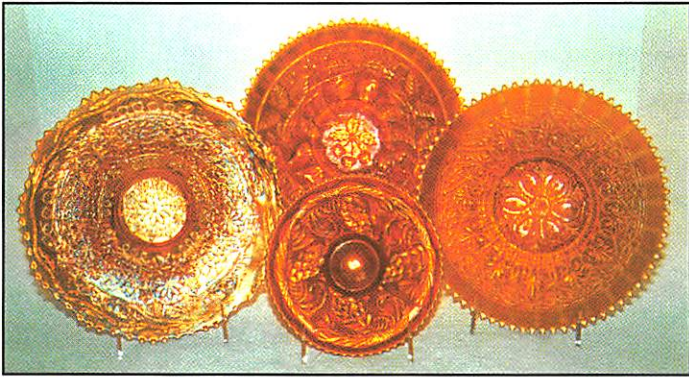

Seeck Auctions