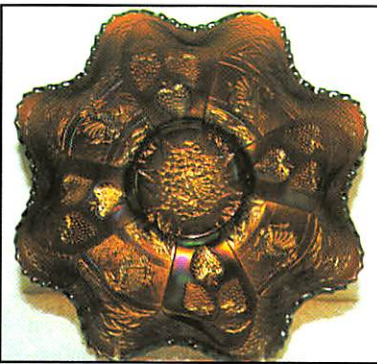

Seeck Auctions