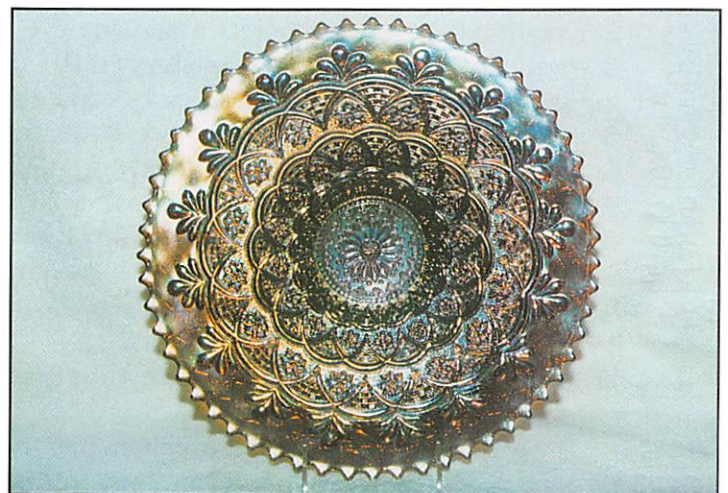

*San Diego/Southern California
Carnival Glass Convention*

AUCTION

**Saturday, March 11th, 1995
9:30 AM**

**Sheraton Valley Inn
5101 California Ave.
Bakersfield, CA
805-325-9700**

JIM & JAN SEECK

Seeck Auctions

515-424-1116

**FIRST ANNUAL
SAN DIEGO / SOUTHERN CALIFORNIA CARNIVAL GLASS CONVENTION AUCTION**

**SATURDAY, MARCH 11, 1995 -- 9:30 A.M.
Sheraton Valley Inn
Bakersfield, CA**

Seeck Auctions is pleased to have been asked to do the auction at the First Annual Convention of the San Diego / Southern California Carnival Glass Clubs. The auction contains the Virginia Marlow of Laguna Hills, CA collection of rosebowls plus other fine pieces from around the world. There is extreme rarities plus quality color & iridescence in this auction. Looks like a fun time in Bakersfield. Hope to see you all there!