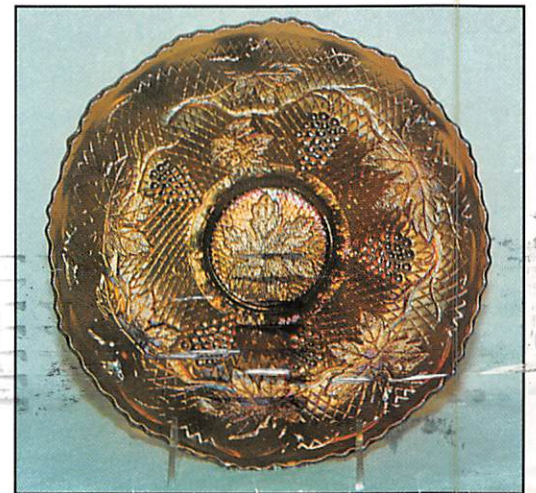

Seeck Auctions

405 1st. St.
Grafton, Iowa 50440

FIRST CLASS