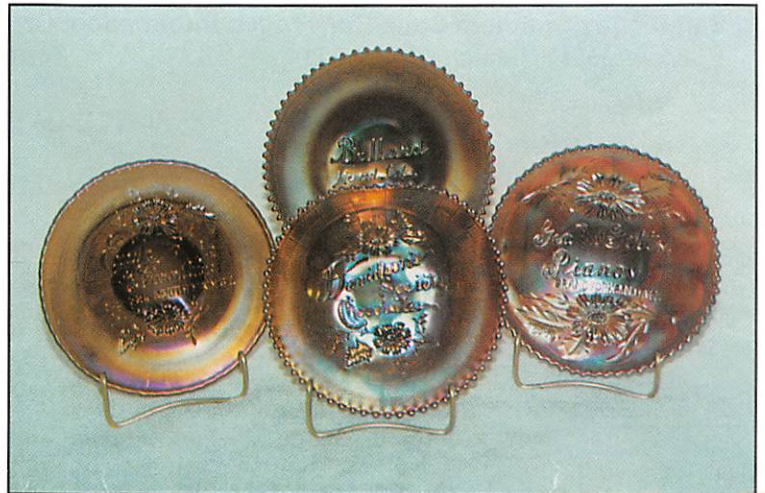

*San Diego/Southern California
Carnival Glass Convention*

AUCTION

**Saturday, March 11th, 1995
9:30 AM**

**Sheraton Valley Inn
5101 California Ave.
Bakersfield, CA
805-325-9700**

JIM & JAN SEECK

Seeck Auctions

515-424-1116

**FIRST ANNUAL
SAN DIEGO / SOUTHERN CALIFORNIA CARNIVAL GLASS CONVENTION AUCTION**

**SATURDAY, MARCH 11, 1995 -- 9:30 A.M.
Sheraton Valley Inn
Bakersfield, CA**

Seeck Auctions is pleased to have been asked to do the auction at the First Annual Convention of the San Diego / Southern California Carnival Glass Clubs. The auction contains the Virginia Marlow of Laguna Hills, CA collection of rosebowls plus other fine pieces from around the world. There is extreme rarities plus quality color & iridescence in this auction. Looks like a fun time in Bakersfield. Hope to see you all there!