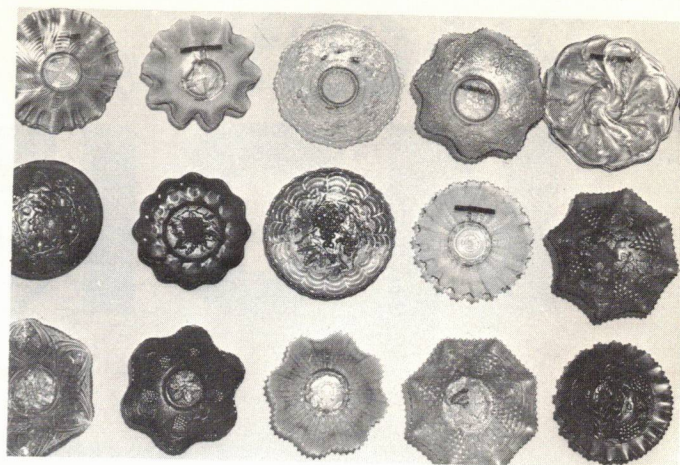

Fluffy peacock, G
 Inverted strawberry, A (badly cracked)
 N Flute, M
 Heavy iris, P
 Concave diamonds, IB
 Wishbone, A
 Millersburg diamond, G, Aqua
 Springtime, M
 Peacock at the Fountain, B, M
 Grape & Gothic arches, PM
 Tiger Lily, G
 Butterfly & Berry, M, B
 Acorn burrs, A

Mugs:

Singing birds, A
 Orange tree, M

Goblets:

N Near cut, P

Bowls:

Farmyard, fluted, P
 Persian Garden ice cream bowl, W
 Grape & Cable ice cream bowl, IG
 Peacock at the Fountain ice cream bowl, IB, W
 Dragon & Lotus, red (1 round, 1 ruffled)
 Fenton's Grape & Cable, red
 3 Row basket weave, red (Jack-in-the Pulpit shape)
 Lotus & Poinsettia 3-footed sauce, red
 Pony, IG (very rare), M
 Concord, G

Embroidered mums, AO
 Good luck, M, M stippled, G, electric blue, AO
 Peacock on the Fence, AO
 Brooklyn Bridge, M
 Nippon, IG, electric blue
 Grape & Cable large fruit bowl, A
 Grape & Cable, M, G, A, M (small)
 Plaid, B
 Leaf chain, M
 Heart & Vine, G (candy ribbon edge)
 Three Fruits, M, G
 Captive rose, A, B (candy ribbon edge)
 Peacock & Grape, M
 Peacock & Urn, M, B
 Orange tree, B
 Dragon & Lotus, M
 Windflower, A
 Vintage, A
 Thistle, G (candy ribbon edge)
 Coin dot, M
 Acorn, M
 Holly, G, M
 Cosmos variant, A
 Lustre rose, M
 N Grape leaves, M
 Fanciful, PO
 N Cherry, A (6½" low bowl, tightly crimped edge)
 Leaf chain 6" bowl, M
 Ski star sauce, A
 Wreathed cherry banana boat and 3 sauces, M
 Birds & Cherries large round bowl, B rare
 N Wishbone, A
 Stag & Holly 11", M, B
 Water Lily footed sauce, B
 Chrysanthemum, M
 Panther sauce, M (2)
 Wreathed cherry sauce, A
 Two flowers, M
 Acorn burr sauce, A
 Stag & Holly 9" spatula footed, M
 Hanging cherry 3 footed, M
 Magnolia & Poinsettia 11", M
 Daisy & Lotus 11", M
 Sailboats, B
 Basketweave, W, B, M (2)
 Three fruits, M
 Grape & Cable 6", A
 N Peacock 6" sauce, G