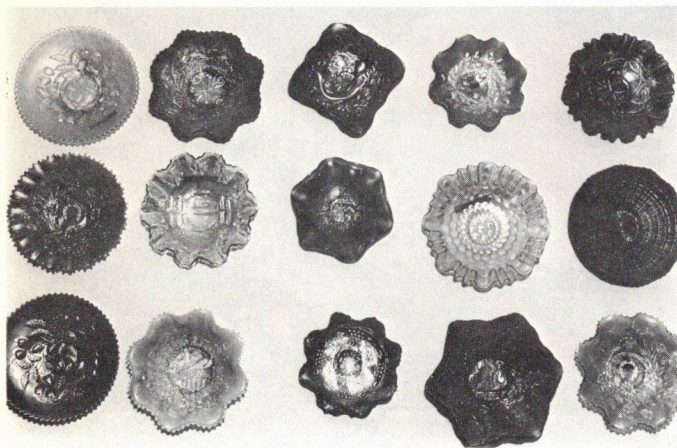

Millersburg Bernheimer Many Stars bowl, B
Spectors Department Store Heart & Vine plate, M
Old rose distilling Grape & Cable plate 9", G
Dreibus Parfait Sweets 6" plate, A
Eat Paradise Soda Crackers 6" plate, A
Eagle furniture 6" plate, A
Jockey Club, 6" plate, A
Fern chocolates 6" plate, A
Millersburg Isaac Benesch bowl, A
Ballard - Merced, Calif., 6" bowl, A
H. Maday - 1910 on reverse of wild blackberry bowl, A
Souvenir of Savanna, Ill., 7" bowl (enameled), A