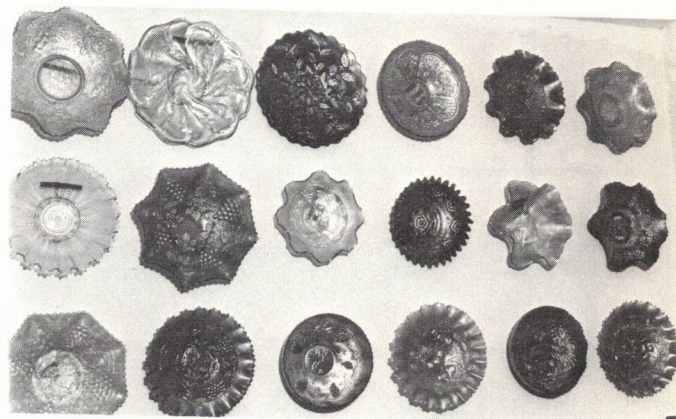

Fluffy peacock, G
 Inverted strawberry, A (badly cracked)
 N Flute, M
 Heavy iris, P
 Concave diamonds, IB
 Wishbone, A
 Millersburg diamond, G, Aqua
 Springtime, M
 Peacock at the Fountain, B, M
 Grape & Gothic arches, PM
 Tiger Lily, G
 Butterfly & Berry, M, B
 Acorn burrs, A

Mugs:

Singing birds, A
 Orange tree, M

Goblets:

N Near cut, P

Bowls:

Farmyard, fluted, P
 Persian Garden ice cream bowl, W
 Grape & Cable ice cream bowl, IG
 Peacock at the Fountain ice cream bowl, IB, W
 Dragon & Lotus, red (1 round, 1 ruffled)
 Fenton's Grape & Cable, red
 3 Row basket weave, red (Jack-in-the Pulpit shape)
 Lotus & Poinsettia 3-footed sauce, red
 Pony, IG (very rare), M
 Concord, G

Embroidered mums, AO
 Good luck, M, M stippled, G, electric blue, AO
 Peacock on the Fence, AO
 Brooklyn Bridge, M
 Nippon, IG, electric blue
 Grape & Cable large fruit bowl, A
 Grape & Cable, M, G, A, M (small)
 Plaid, B
 Leaf chain, M
 Heart & Vine, G (candy ribbon edge)
 Three Fruits, M, G
 Captive rose, A, B (candy ribbon edge)
 Peacock & Grape, M
 Peacock & Urn, M, B
 Orange tree, B
 Dragon & Lotus, M
 Windflower, A
 Vintage, A
 Thistle, G (candy ribbon edge)
 Coin dot, M
 Acorn, M
 Holly, G, M
 Cosmos variant, A
 Lustre rose, M
 N Grape leaves, M
 Fanciful, PO
 N Cherry, A (6½" low bowl, tightly crimped edge)
 Leaf chain 6" bowl, M
 Ski star sauce, A
 Wreathed cherry banana boat and 3 sauces, M
 Birds & Cherries large round bowl, B rare
 N Wishbone, A
 Stag & Holly 11", M, B
 Water Lily footed sauce, B
 Chrysanthemum, M
 Panther sauce, M (2)
 Wreathed cherry sauce, A
 Two flowers, M
 Acorn burr sauce, A
 Stag & Holly 9" spatula footed, M
 Hanging cherry 3 footed, M
 Magnolia & Poinsettia 11", M
 Daisy & Lotus 11", M
 Sailboats, B
 Basketweave, W, B, M (2)
 Three fruits, M
 Grape & Cable 6", A
 N Peacock 6" sauce, G