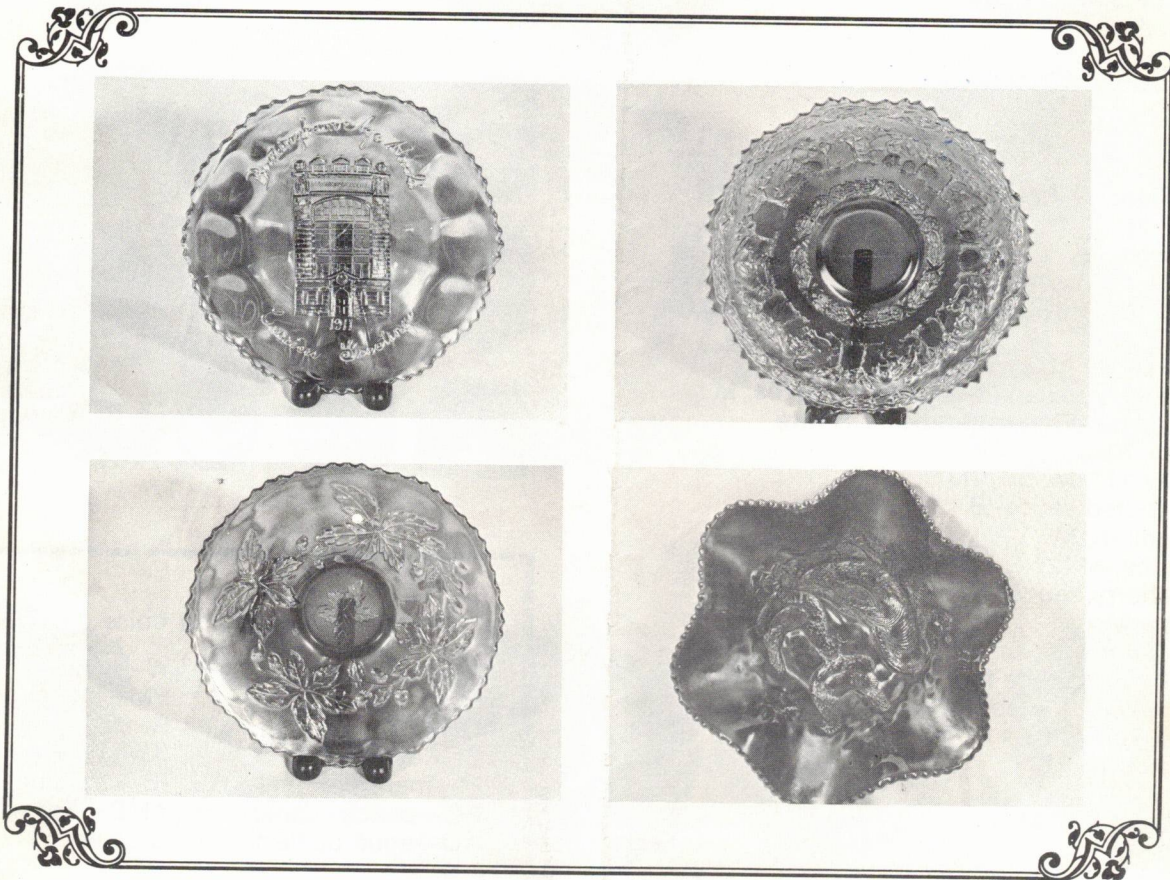

LINCOLNLAND MIDWEST CARNIVAL GLASS CONVENTION

June 8, 9 & 10, 1979

&

CARNIVAL GLASS AUCTION

June 8 & 9, 1979

Holiday Inn West, I-55 & U.S. 52, Joliet, Illinois

All who attend the auction are invited to visit the convention displays and meet collectors from all over the country.