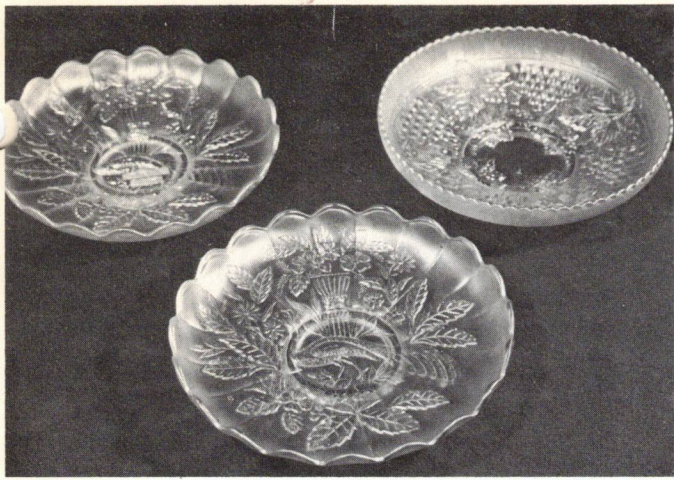

Plates:

Peter Rabbit, G
Persian garden chop plate, W
Nuart homestead, M-signed, A-signed, G
Nuart Chrysanthemum, W
Acorn, G extremely rare
Age Herald, A (minor nicks)
Wishbone & Spades chop plate, A
Four Flowers Variant chop plate, PO
Four Flowers Variant 10" plate, G with purple iridescence
Coral, M very rare
Concord, A
Floral & Optic footed cake plate, red
Stag & Holly 9" footed plate, M
Peacock & Grape footed, M
Lotus & Grape 9", G very rare
Lion, M
Horses head, M, B extremely rare color
Persian medallion 10" chop plate, B
Poppy show, M, B
Rose show, IG, IB, W
Greek Key, G
Hearts & Flowers, IB, IG, A, M
Nippon, G, M
Peacock on the fence, IG, W, B, A, G
Peacock at the urn, W, B
Good luck, G, M, electric blue, W (1 point chipped off)
Embroidered mums, IG
Roundup - ruffled, M, B, PO
Roundup - flat, A
Fanciful, ruffled, A
Fanciful - flat, A, W
Persian medallion, B
Apple Blossom twigs - ruffle, W, PO
Grape & Cable, G, G-Stippled, M
Orange tree, B, W (2)
Heart & Vine, A
Three fruits, AO, G, A, M (2), M (12 sided)
Coin dot, M
Scroll embossed, M, A
Holly, A, M
Strawberry, M, G, A
Cosmos variant, A
Acanthus, M
Leaf chain, M, B
Windflower, M
Ribbon tie, M

Imperial grape 9", G
Peacock & Poinsettia 7½", M
Heavy grape 8", A
Vintage 7", B
Three fruits 8", A
Cherry chain, 6", M, B
Persian medallion 6", M, B
Grape & Cable 6", M

Miscellaneous:

Acorn burrs 7-piece water set, A
Grape & Cable candle lamp, G
Grape & Cable dresser tray, G
Grape & Cable hatpin holder, P
Orange tree breakfast set, B
N Peacock at the Fountain compote, B (very rare)
Beaded cable rose bowl, AO
Honeycomb rosebowl, PO
Imperial grape wine decanter, A
N Raspberry gravy boat, P
Peacock at the Urn goblet, M
Grape delight nut bowl, W
Grape delight rose bowl, B
Peacock tail hat, B
Daisy & Plume compote, A
Three Fruits 2 handled Bon Bon, B (2)
Tree trunk vase 15", W
Louisa rose bowl, A
Blackberry spray hat, A
Daisy tall handled basket, M
Grape & Cable 2 handled Bon Bon, M
Twins fruit bowl, M