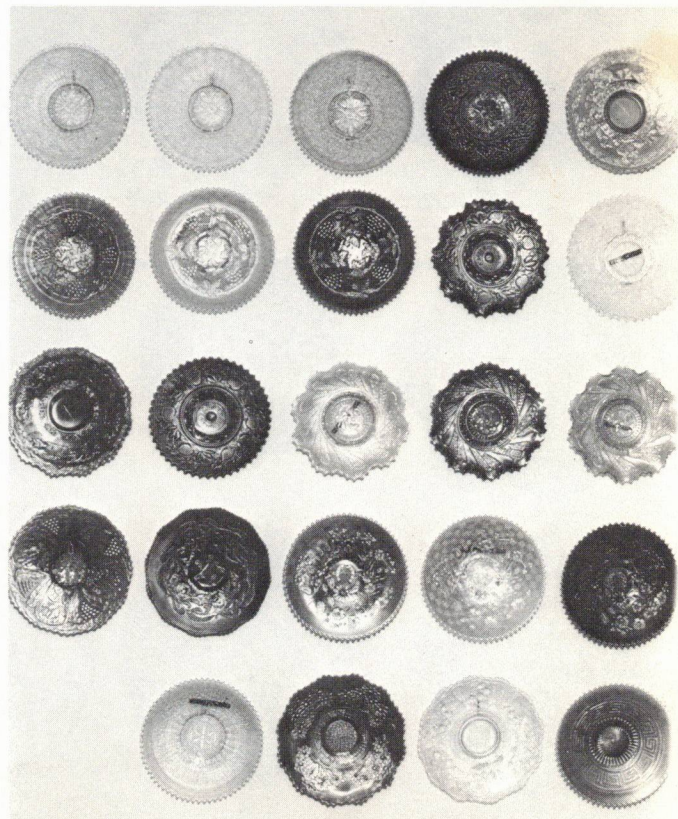

Embroidered mums, AO
 Good luck, M, M stippled, G, electric blue, AO
 Peacock on the Fence, AO
 Brooklyn Bridge, M
 Nippon, IG, electric blue
 Grape & Cable large fruit bowl, A
 Grape & Cable, M, G, A, M (small)
 Plaid, B
 Leaf chain, M
 Heart & Vine, G (candy ribbon edge)
 Three Fruits, M, G
 Captive rose, A, B (candy ribbon edge)
 Peacock & Grape, M
 Peacock & Urn, M, B
 Orange tree, B
 Dragon & Lotus, M
 Windflower, A
 Vintage, A
 Thistle, G (candy ribbon edge)
 Coin dot, M
 Acorn, M
 Holly, G, M
 Cosmos variant, A
 Lustre rose, M
 N Grape leaves, M
 Fanciful, PO
 N Cherry, A (6½" low bowl, tightly crimped edge)
 Leaf chain 6" bowl, M
 Ski star sauce, A
 Wreathed cherry banana boat and 3 sauces, M
 Birds & Cherries large round bowl, B rare
 N Wishbone, A
 Stag & Holly 11", M, B
 Water Lily footed sauce, B
 Chrysanthemum, M
 Panther sauce, M (2)
 Wreathed cherry sauce, A
 Two flowers, M
 Acorn burr sauce, A
 Stag & Holly 9" spatula footed, M
 Hanging cherry 3 footed, M
 Magnolia & Poinsettia 11", M
 Daisy & Lotus 11", M
 Sailboats, B
 Basketweave, W, B, M (2)
 Three fruits, M
 Grape & Cable 6", A
 N Peacock 6" sauce, G