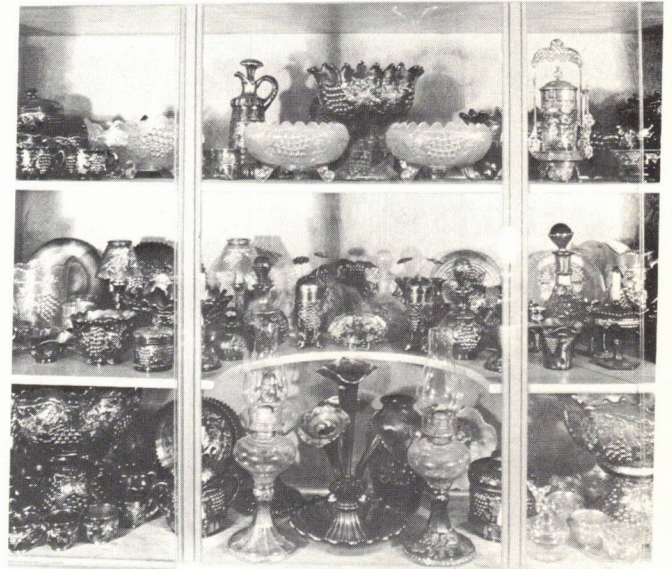

- 500 Marigold Ranger milk pitcher
- 501 Marigold Beaded Acanthus milk pitcher
- 502 Marigold Swirl milk pitcher
- 503 Marigold Louisa waterset
- 504 Marigold Laurel band waterset
- 505 Green Dandelion water pitcher and one tumbler
- 506 Green Oriental Poppy tankard and one tumbler
- 507 White Oriental Poppy tumbler
- 508 Pastel Marigold Acorn Burrs water pitcher
- 509 White Orange Tree Scroll pitcher
- 510 Marigold Hobnail pitcher, Millersburg, RARE, 4 or 5 known in this color
- 511 Quill pitcher, marigold, RARE, 10 or 12 known in this color
- 512 Green Butterfly & Berry waterset
- 513 Blue 1914 Parkersburg B.P.O.E. plate
- 514 Marigold Feather & Heart waterset, Millersburg
- 515 Peacock at Fountain tumbler, green or ice green rare in this color
- 516 Checkerboard water pitcher and one tumbler, amethyst, RARE, only 2 pitchers known
- 517 Marigold Orange Tree Variet tankard
- 518 Marigold Jewelled Heart waterset, hard to find
- 519 Purple Springtime waterset
- 520 Marigold Springtime waterset
- 521 Marigold Rose Marie milk pitcher, RARE, 3 or 4 known in marigold
- 522 White Raspberry pitcher, rare in this color
- 523 Marigold blueberry waterset
- 524 Marigold Harvest Flower tankard and one tumbler, RARE, only 6 or 8 known
- 525 Purple peacock lamp
- 526 Marigold Hyacinth Gone with the Wind lamp
- 527 Marigold Roses & Ruffles Gone With the Wind lamp
- 528 Green Blackberry Block tankard
- 529 White Dandelion tankard
- 530 Ice Blue **N** Grape cologne bottle
- 531 Marigold **N** Grape tankard
- 532 Ice Blue **N** Grape banana bowl
- 533 Marigold strawberry twig tumbler
- 534 White Rose Show bowl
- 535 Ice Green **N** Grape medium size (14½") punch bowl and 6 cups, rare in this color
- 536 Ice Green **N** Grape centerpiece bowl
- 537 Ice Blue **N** Grape centerpiece bowl
- 538 Marigold Wild Rose kerosene lamp, Millersburg
- 539 Amethyst Wild Rose kerosene lamp, Millersburg
- 540 Marigold beaded shell waterset
- 541 Marigold Circle Scroll pitcher and tumblers, RARE, only 4 or 5 known in marigold
- 542 Ice Green **N** Raspberry milk pitcher, RARE, only 3 or 4 known in this color
- 543 Marigold Banded Grape and Leaf pitcher and one tumbler
- 544 Green Floral and Grape Variet pitcher and tumblers, rare in this color
- 545 Marigold Floral & Grape pitcher
- 546 Marigold Greek Key waterset
- 547 Purple Windmill milk pitcher
- 548 Ice Blue Acorn Burrs punch bowl and 12 cups, hard to find in this color
- 549 Marigold Imperial grape ruffled bowl (2)
- 550 Blue blackberry hat
- 551 Amethyst Double S compote, 2 handled
- 552 Marigold car vase
- 553 Blue Ten Mums tumbler

- 554 Inverted strawberry tumbler, marigold
- 555 5 Blue God and Home tumblers
- 556 Amethyst inverted Thistle tumbler
- 557 Green Multi Fruits tumbler, RARE, Millersburg
- 558 White Heavy Iris tumbler
- 559 Ice Blue Oriental Poppy tumbler
- 560 Ice Blue Grape Arbor tumbler
- 561 Ice Green Grape Arbor tumbler, rare in this color
- 562 Ice Blue Peacock at Fountain tumbler
- 563 Purple Greek Key tumbler
- 564 White Ten Mums tumbler, rare in this color
- 565 Blue Ten Mums tumbler
- 566 Ice Blue Raspberry tumbler.