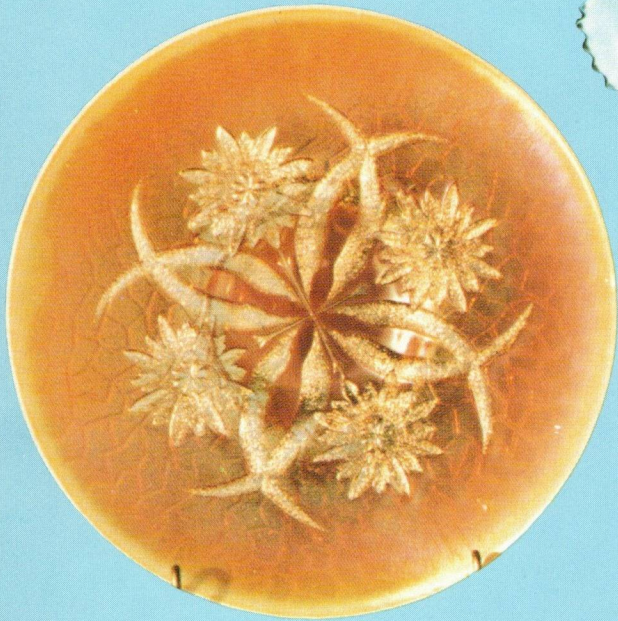

- 199 Bulbous IOGA Warwick portrait vase
- 200 3 Warwick Crescent China 22K gold decorated plates, 6"
- 201 8" Warwick Chinese pheasant plate
- 202 Warwick 10" Coach Scene plate

Also Selling:

- 203 Rosenthal portrait bowl, ruffled, handled
- 204 Floral cake plate, made in Germany
- 205 China cake plate, 2 Cherubs
- 206 Unmarked large floral tankard, handpainted
- 207 Stag plate, Leuthenburg
- 208 Pink floral chocolate pot, unmarked
- 209 15" Smith Phillips semi-porcelain tankard "Arrowmaker, an Ogihway Brave"
- 210 2 Mugs, Usona Goodwin Indian portrait (one damaged)
- 211 WM Tatler Decorating Co. — Indian Jardiniere (damaged)
- 212 Limoges tankard, Lady in Kitchen, 15", artist signed
- 213 TV Limoges Humidor, Indian, artist signed "1913 Merry Christmas"
- 214 China dog tankard and 4 mugs
- 215 China trivet, Fox Terrier
- 216 13" Platter, Greyhounds coursing, Germany (damaged)
- 217 Germany mug, parakeets