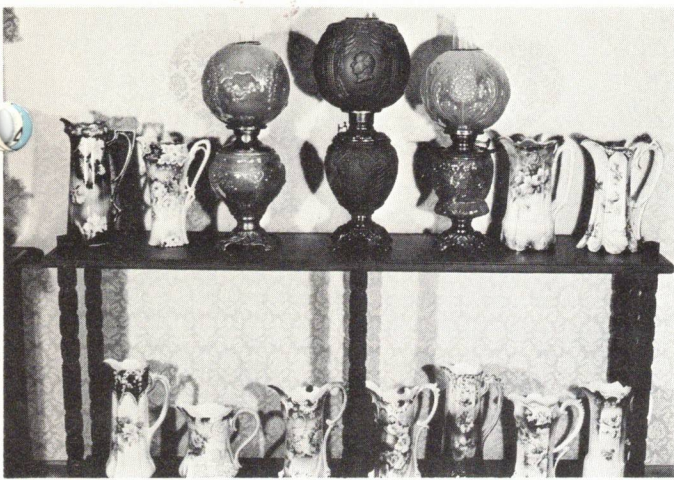

- 199 Bulbous IOGA Warwick portrait vase
- 200 3 Warwick Crescent China 22K gold decorated plates, 6"
- 201 8" Warwick Chinese pheasant plate
- 202 Warwick 10" Coach Scene plate

Also Selling:

- 203 Rosenthal portrait bowl, ruffled, handled
- 204 Floral cake plate, made in Germany
- 205 China cake plate, 2 Cherubs
- 206 Unmarked large floral tankard, handpainted
- 207 Stag plate, Leuthenburg
- 208 Pink floral chocolate pot, unmarked
- 209 15" Smith Phillips semi-porcelain tankard "Arrowmaker, an Ogihway Brave"
- 210 2 Mugs, Usona Goodwin Indian portrait (one damaged)
- 211 WM Tatler Decorating Co. — Indian Jardiniere (damaged)
- 212 Limoges tankard, Lady in Kitchen, 15", artist signed
- 213 TV Limoges Humidor, Indian, artist signed "1913 Merry Christmas"
- 214 China dog tankard and 4 mugs
- 215 China trivet, Fox Terrier
- 216 13" Platter, Greyhounds coursing, Germany (damaged)
- 217 Germany mug, parakeets