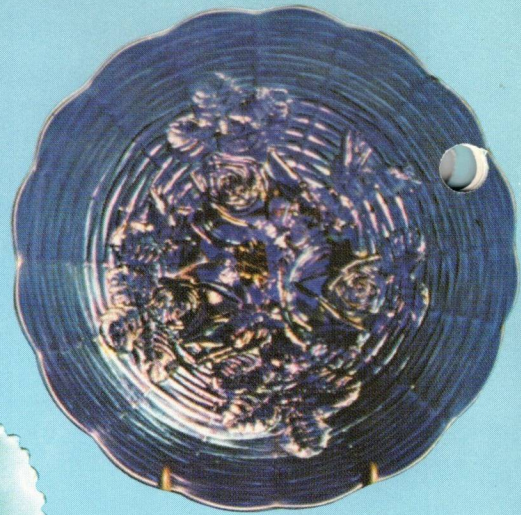

- 199 Bulbous IOGA Warwick portrait vase
- 200 3 Warwick Crescent China 22K gold decorated plates, 6"
- 201 8" Warwick Chinese pheasant plate
- 202 Warwick 10" Coach Scene plate

Also Selling:

- 203 Rosenthal portrait bowl, ruffled, handled
- 204 Floral cake plate, made in Germany
- 205 China cake plate, 2 Cherubs
- 206 Unmarked large floral tankard, handpainted
- 207 Stag plate, Leuthenburg
- 208 Pink floral chocolate pot, unmarked
- 209 15" Smith Phillips semi-porcelain tankard "Arrowmaker, an Ogihway Brave"
- 210 2 Mugs, Usona Goodwin Indian portrait (one damaged)
- 211 WM Tatler Decorating Co. — Indian Jardiniere (damaged)
- 212 Limoges tankard, Lady in Kitchen, 15", artist signed
- 213 TV Limoges Humidor, Indian, artist signed "1913 Merry Christmas"
- 214 China dog tankard and 4 mugs
- 215 China trivet, Fox Terrier
- 216 13" Platter, Greyhounds coursing, Germany (damaged)
- 217 Germany mug, parakeets