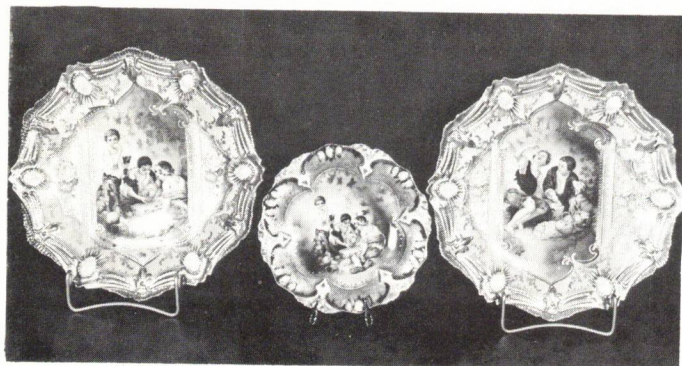

- 56 Winter Season tray, 11½" x 7½", with embossed purple iris, r.m.
- 57 7¾" Snowbird plate with black trim and 5 scenic medallions around edge, r.m.
- 58 8½" Jewelled Dice Players plate, r.m.
- 59 9" Winter Season plate with heavy gold trim, r.m.
- 60 9" E.S. Germany handled urn, Indian, spotted horse, marked
- 61 10" Castle scene plate, r.m.
- 62 8½" Summer Seasons plate, r.m., also marked "Gaeetzlich-Geschutzt"
- 63 9½" Winter Season plate with embossed white iris, r.m., also marked "Gaeetzlich-Geschutzt"
- 64 12" Floral tankard pitcher, r.m., large base pulled up in middle
- 65 12" Floral tankard, r.m., tapered base
- 66 12" Floral tankard, r.m., tapered top with large base
- 67 12" Floral tankard, r.m., with flare footed base
- 68 12" Floral tankard in browns, r.m.
- 69 12" Floral tankard, r.m., six feet on base
- 70 12" Floral tankard, r.m., large base pushed up in middle
- 71 8" Pheasant vase, 2 pheasants, male and female, marked R.S. Tillowitz
- 72 Floral covered powder box, artist signed, F. Hahn, marked R. Rudolstadt
- 73 Floral covered hair receiver, artist signed F. Hahn, marked Royal Rudolstadt
- 74 14" Floral tankard, top trimmed in brown, marked S. & T., R.S. Germany
- 75 7½" Indian bowl, green with gold trim, marked 399/FF4S/18 1881, E.S. Germany