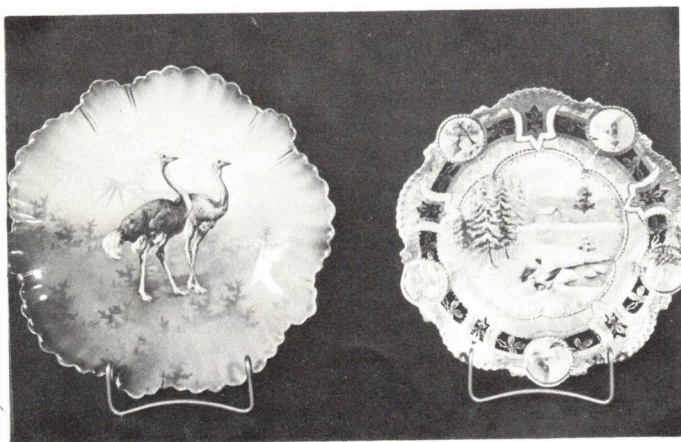

Also Selling:

- 203 Rosenthal portrait bowl, ruffled, handled
- 204 Floral cake plate, made in Germany
- 205 China cake plate, 2 Cherubs
- 206 Unmarked large floral tankard, handpainted
- 207 Stag plate, Leuthenburg
- 208 Pink floral chocolate pot, unmarked
- 209 15" Smith Phillips semi-porcelain tankard "Arrowmaker, an Ogihway Brave"
- 210 2 Mugs, Usona Goodwin Indian portrait (one damaged)
- 211 WM Tatler Decorating Co. — Indian Jardiniere (damaged)
- 212 Limoges tankard, Lady in Kitchen, 15", artist signed
- 213 TV Limoges Humidor, Indian, artist signed "1913 Merry Christmas"
- 214 China dog tankard and 4 mugs
- 215 China trivet, Fox Terrier
- 216 13" Platter, Greyhounds coursing, Germany (damaged)
- 217 Germany mug, parakeets