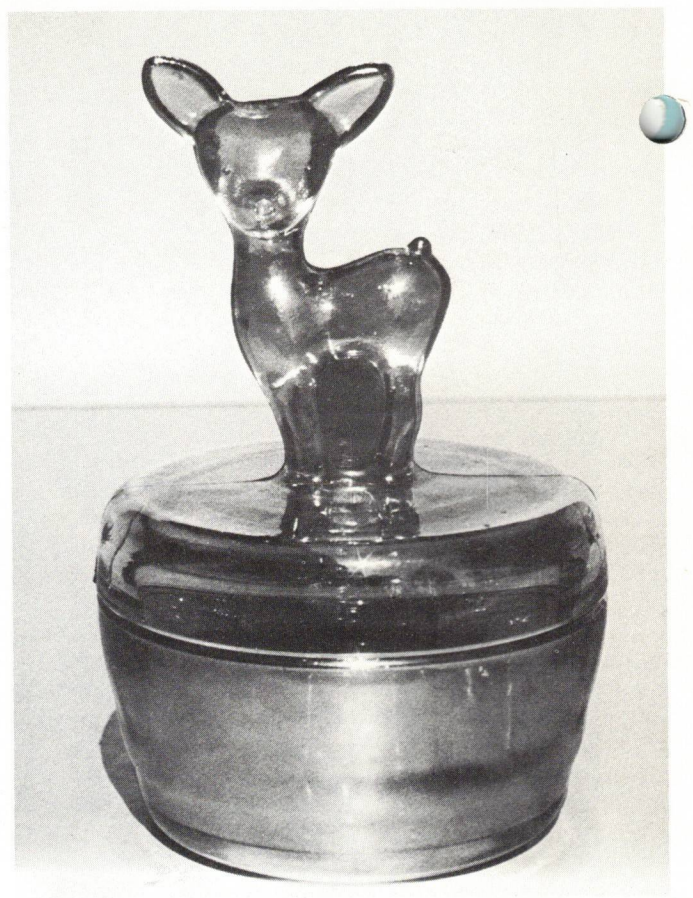

- 414 Purple **N** Grape cup and saucer
- 415 Purple **N** Grape whiskey set, 6 shot glasses
- 416 Purple **N** Grape hat
- 417 Marigold Marilyn D Pickle castor, listed in Presznick book, named after Dick Clair's granddaughter
- 418 Blue **N** Grape banana bowl, hard color to find in **N** Grape
- 419 Purple **N** Grape Thumbprint berry set
- 420 Purple **N** Grape large open compote
- 421 Marigold **N** Grape waterset
- 422 Purple **N** Grape footed orange bowl
- 423 Green **N** Grape candlelamp, complete
- 424 Marigold **N** Grape candlelamp, complete
- 425 Purple **N** Grape candlesticks, pair
- 426 Purple **N** Grape perfume bottle, complete
- 427 Purple **N** Grape pin tray
- 428 Purple **N** Grape powder jar
- 429 Blue **N** Grape hatpin holder, hard color to find in **N** Grape
- 430 Hatpins — roosters (2); bumblebees (2); bat (1)
- 431 Purple **N** Grape colognes (2)
- 432 Purple **N** Grape Bon-Bon
- 433 Purple **N** Grape Sweetmeat
- 434 **N** Grape 9" ft. plate
- 435 Ice Blue **N** Grape plate
- 436 Purple **N** Grape dresser tray
- 437 Green **N** Grape plate
- 438 Marigold **N** Grape plate, footed
- 439 Purple **N** Grape plate
- 440 Purple **N** Grape Master punch bowl, base and 12 cups
- 441 Purple **N** Grape tobacco jar
- 442 Purple colonial epergne
- 443 Green Wild Rose kerosene lamp, Millersburg, medallions of 3 ladies on underside
- 444 **N** Grape cologne, no stopper
- 445 Purple **N** Grape cookie jar
- 446 Marigold **N** Grape master punch bowl, base and 12 cups
- 447 Blue **N** Grape 7" bowl
- 448 Stippled Three Fruits plate, purple
- 449 11" **N** Grape white ice cream bowl
- 450 **N** Peacock on Fence aqua opal bowl
- 451 Blue Peacock and Grape plate, footed
- 452 Marigold banded rib waterset
- 453 Marigold Fluted waterset
- 454 White Grapevine Lattice water pitcher
- 455 Marigold Robin pitcher
- 456 Marigold Waffle Block pitcher
- 457 Green Double Star pitcher
- 458 Marigold Swirl water pitcher and one tumbler
- 459 Marigold Fieldflower waterset
- 460 Marigold Crackle waterset
- 461 Marigold Heavy Iris waterset
- 462 Marigold Leaf Tiers waterset
- 463 Marigold Four-Seventy-Four waterset
- 464 Blue Butterfly & Berry waterset
- 465 Marigold Soda Gold waterset
- 466 Green Banded Drape waterset
- 467 Enamelled Forget-Me-Not waterset, marigold
- 468 Marigold Studs water pitcher, tumblers and tray
- 469 Cosmos & Cane covered butter, sugar and spooner, honey amber
- 470 Four-Seventy-Four green milk pitcher
- 471 Green Inverted Feather covered cracker jar
- 472 Marigold Sunflower & Cane waterset

- 473 Blue Bouquet waterset
- 474 Purple Flute punch set, 6 cups
- 475 Marigold apple waterset
- 476 Blue Orange Tree Orchard waterset
- 477 Marigold Scale Band water pitcher and one tumbler
- 478 Purple Imperial grape wine set, 6 wines
- 479 Purple Acorn Burrs 4 piece table set
- 480 Marigold Swirl waterset
- 481 9" Signed Imperial stretch plate
- 482 Marigold Hobstar and Feather master size punch set with 13 cups
- 483 Marigold Coin Dot tankard, blue trim
- 484 Windmill waterset, marigold
- 485 Blue Hobnail 4 piece table set, Millersburg, Orange Tree base on butterdish
- 486 Purple Lustre Rose waterset
- 487 Marigold Hobstar Band water pitcher and one tumbler
- 488 Amethyst Diamond waterset
- 489 Ice Blue Peacock at Fountain punch set, 6 cups
- 490 Blue Grape & Gothic Arches waterset
- 491 Marigold Tiger Lily waterset
- 492 Purple Wreathed Cherry waterset
- 493 Marigold Iris & Herringbone waterset
- 494 6" Art glass bowl with deer horns, purple
- 495 1911 Atlantic City B.P.O.E. Elk Bell, blue
- 496 1914 Blue Parkersburg B.P.O.E. Bell
- 497 Millersburg Country Kitchen amethyst table set (cherry base on butterdish)
- 498 Marigold beaded Stars Variet dome ftd. flat plate
- 499 Marigold golden wedding pint whiskey bottle with boat inside