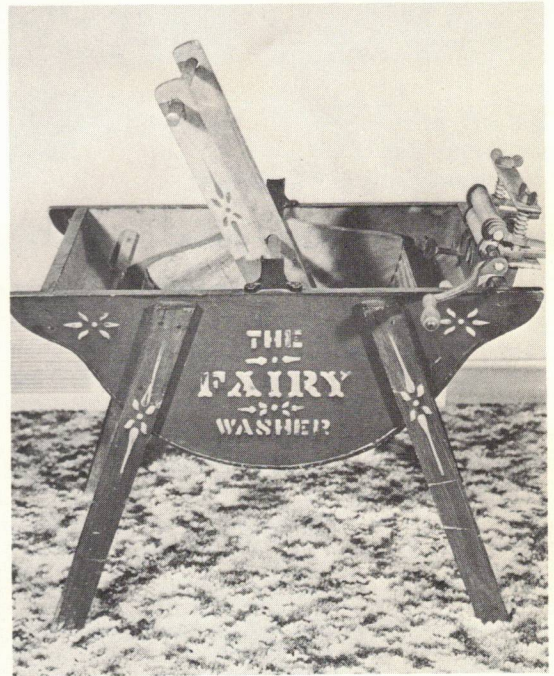

Vases:

Corn vases - rare marigold, green, ice green
Tornado - green
Beauty bud vase - amethyst
Loganberry - green
Mary Ann - m
Drapery - blue
Jack-in-Pulpit - peach opal
Rococco - smoky, marigold
13 Assorted vases - amethyst, white, marigold, cobalt, smoky