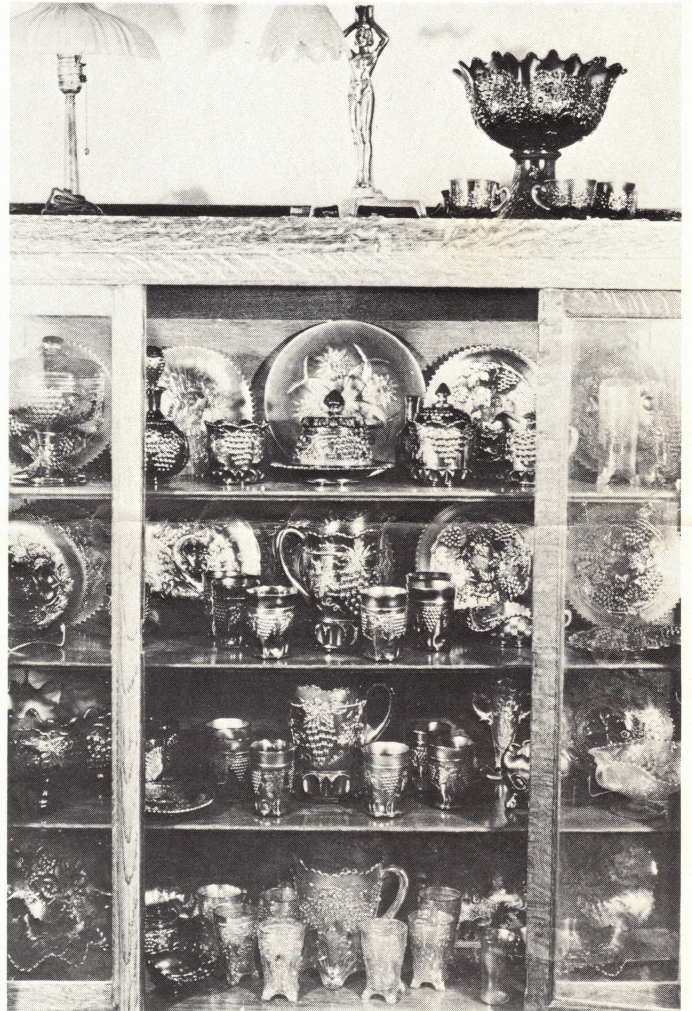

Miscellaneous:

Imperial Grape Water Carafe, purple
Parfait Sweets Advertising plate, 6", amethyst
Fruits & Flowers Compote, aqua opalescent
Beaded Cable rosebowl, purple
Puzzle Nappy, white
Mary Ann vase, marigold
Orange tree punch set, blue
Table lamp with marigold shade
Brass Art Nouveau lamp with marigold shade
Shell tumbler, purple
Iris 2 handled candy dish, pastel pink