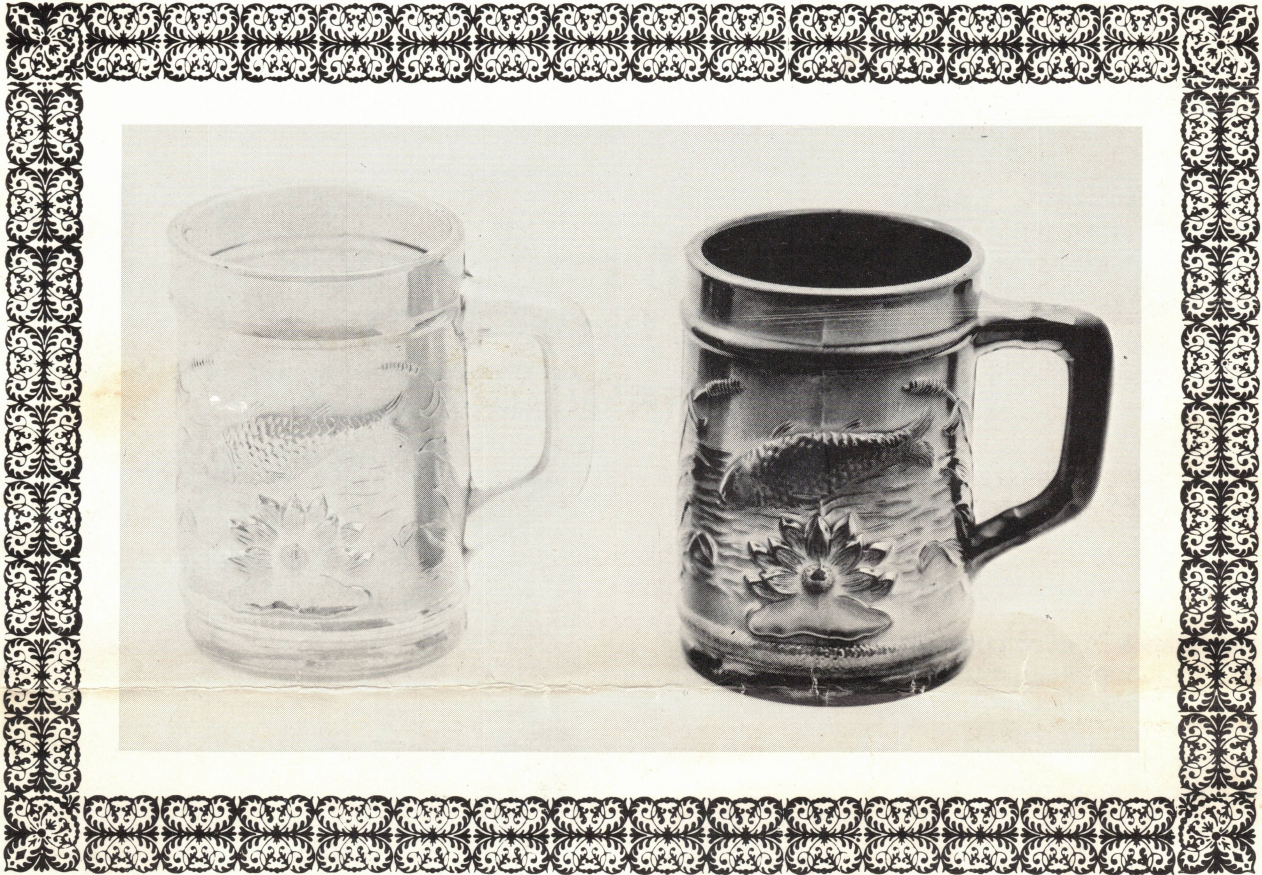

WOODY

AUCTION REAL ESTATE COMPANY

Box 618

DOUGLASS, KANSAS 67039

Lary Yung
5758 Mightungale Ct.
Cincinnati, Oh. 45227

**Another Fun Filled Weekend
For Carnival Glass Enthusiasts!
Heart of America Carnival Glass Association Convention**

April 28 - 30

and

Carnival Glass Auction

April 29

Holiday Inn, 7240 W. 63rd, Overland Park, Kansas

**All who attend the auction are invited to visit the convention
displays and meet collectors from all over the country.**

MILTON J. WOODY

Route 1, Box 106
Douglass, Ks. 67039
Phone: (316) 746-2530

WOODY

AUCTION REAL ESTATE COMPANY

Douglass, Kansas

Phone: 316-746-2694

JOHN M. WOODY

Route 1, Box 104
Douglass, Ks. 67039
Phone: (316) 746-2694