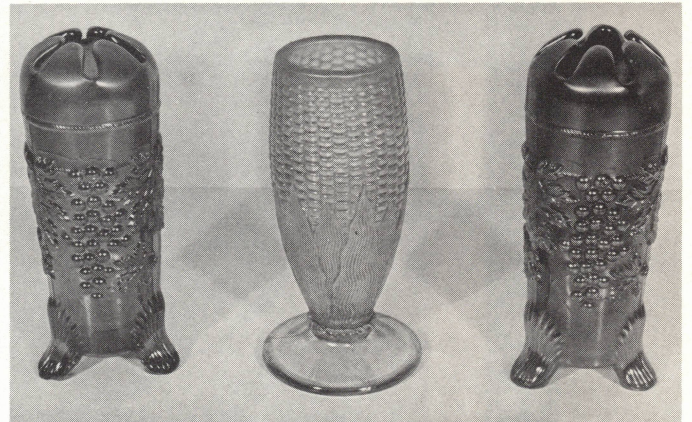

Basket, red

10½" Wishbone and Spades chop plate, purple, spectacular

10" Wishbone chop plate, purple

Corn vase

### Water Sets:

Singing birds, purple

Four-Seventy-Four, marigold

**N** Grape, purple; green

H.O.A.C.G.A. Good Luck waterset, red

Orange tree, marigold

Acorn Burrs, green, excellent color