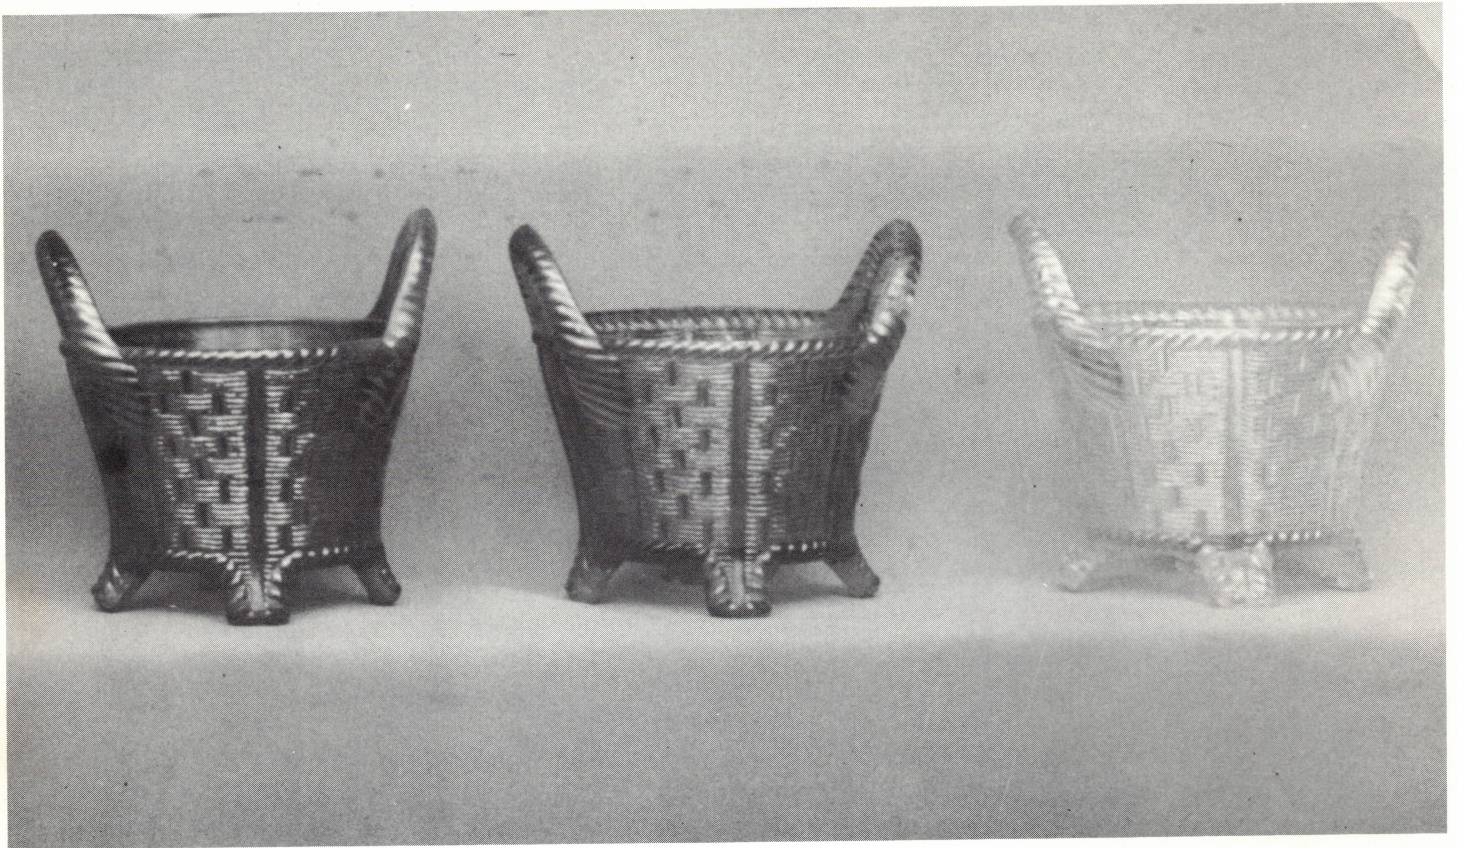

MILK PITCHERS

- 2 Four-Seventy-Four-green, m.
- 2 Poinsetta-purple, smoky
- 2 Octagon-p., m.
- Windmill-p.
- 3 N Raspberry-p., g., m.
- 3 Star Medallion-smoky, m., clambroth
- Flute & Cane-m.