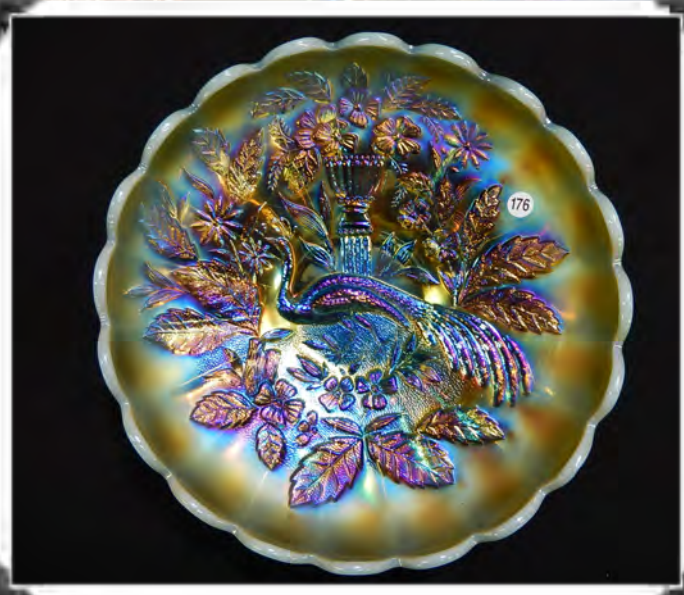

176. Northwood 10" electric aqua opal Peacock and Urn master ice cream bowl.
177. Northwood 10" super sapphire Peacock and Urn master ice cream bowl.
178. Northwood 10" electric blue Peacock and Urn master ice cream bowl.
179. Northwood 10" wonderful green Peacock and Urn master ice cream bowl.
180. Northwood 10" ice blue Peacock and Urn master ice cream bowl.
181. Northwood 10" dark marigold Peacock and Urn ruffled master berry bowl.

182. Northwood 11" purple Peacock and Urn chop plate.
183. Northwood blasting electric blue Oriental Poppy tankard. You have all heard about this one for years; here it is! When you walked in the house this was the "eye catcher".
184. Northwood purple Oriental Poppy tankard with nice electric highlights.
185. Northwood marigold Oriental Poppy tankard.