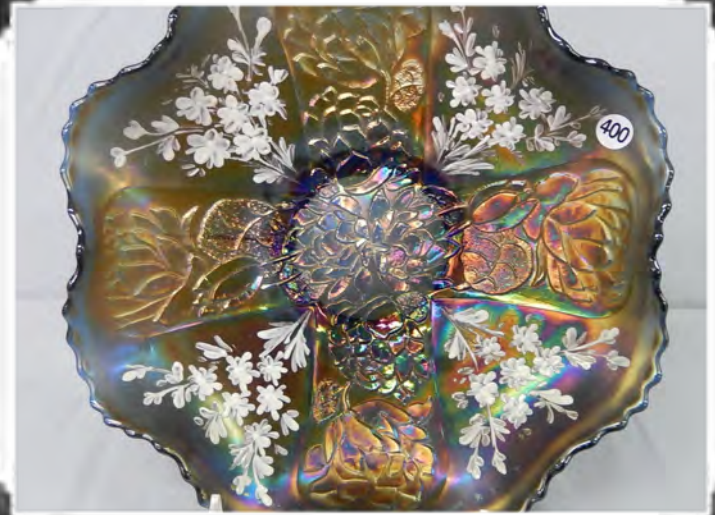

396. Fenton 9" blue Heart and Vine plate.
397. Fenton 9" blue Vintage plate.
398. Fenton 9" electric purple Vintage plate.
399. Fenton 9" marigold Vintage plate.
400. Fenton 9" blue Absentee Lotus and Grape ruffled bowl. Only two reported.
401. Fenton 7" purple Pinecone plate.
402. Fenton 7" marigold Lions plate.
403. Fenton 7" purple Horse Medallion plate. Only a few known.
404. Fenton 7" powder blue Horse Medallion plate.
405. Fenton 9" pumpkin marigold Spectors Dept. Store, Heart and Vine plate.