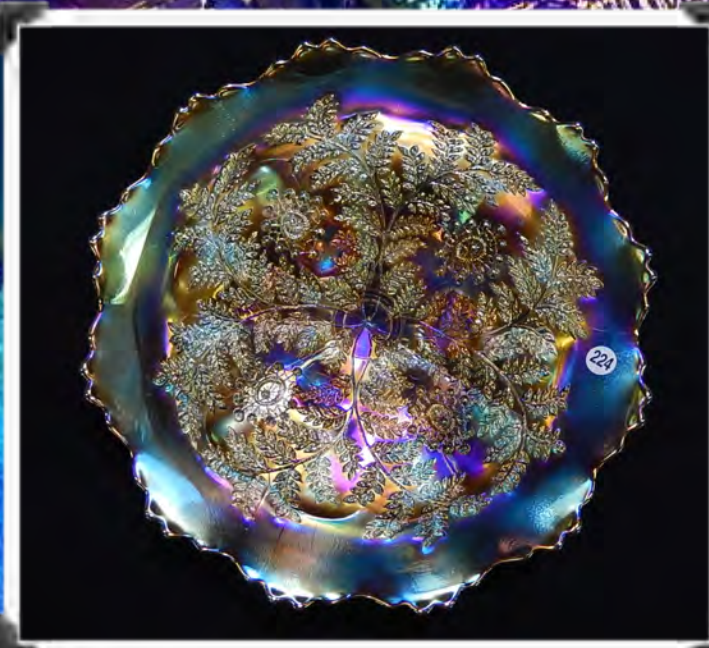

217. Fenton 9" green Concord plate.
218. Fenton 9" purple Concord plate.
219. Fenton 9" bright marigold Concord plate.
220. Fenton 9" bright green Peacock and Urn plate. Only 2 known.
221. Fenton 9" purple Peacock and Urn plate. Only one reported.
222. Fenton unreal 9" electric marigold Peacock and Urn plate.

223. Fenton 9" beautiful dark marigold Absentee Dragon and Strawberry plate. Only one reported.
224. Fenton 10" electric bright marigold Fern chop plate. Only one reported.
225. Fenton 8" vaseline opal Rustic short vase.
226. Fenton 10" peach opal Rustic standard vase.