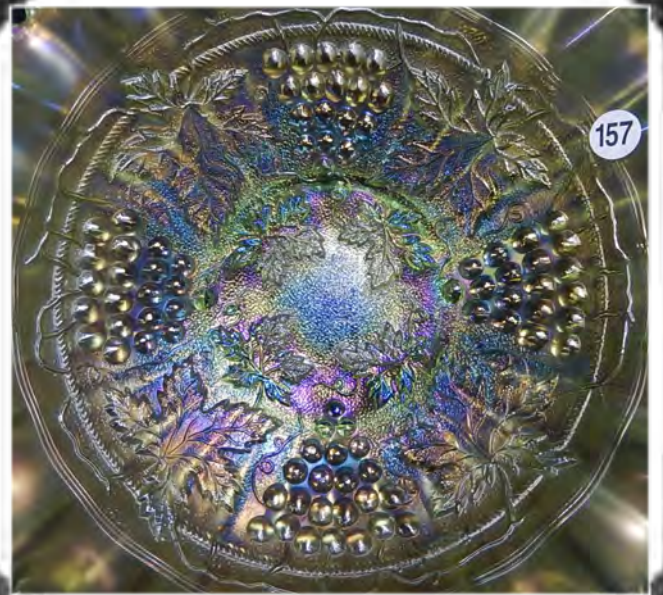

156. Northwood 8.75" aqua opal Grape and Cable Stippled pie crust edge bowl.
157. Northwood 8.75" dark ice green Grape and Cable Stippled pie crust edge bowl.
158. Northwood 8.75" ice blue Grape and Cable Stippled pie crust edge bowl.
159. Northwood 8.75" sapphire Grape and Cable Stippled pie crust edge bowl.
160. Northwood 9" sapphire Grape and Cable Stippled plate.
161. Northwood 9" beautiful green Grape and Cable Stippled plate.
162. Northwood 9" dark marigold Grape and Cable Stippled plate.
163. Northwood 9" radium electric blue Grape and Cable Stippled plate.
164. Northwood 9" electric purple Grape and Cable Stippled plate.
165. Northwood 9" electric purple Grape and Cable plate.