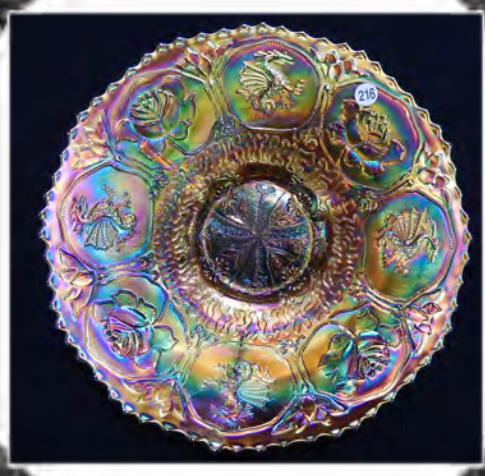

210. Fenton 9" hot electric purple Lotus and Grape plate.
211. Fenton 9" green Lotus and Grape plate.
212. Fenton 9" pastel marigold Lotus and Grape plate.
213. Fenton 9" blue Lotus and Grape plate.
214. Fenton 9" blue Dragon and Lotus plate.
215. Fenton 9" purple Dragon and Lotus plate.
216. Fenton 9" dark marigold Dragon and Lotus plate.