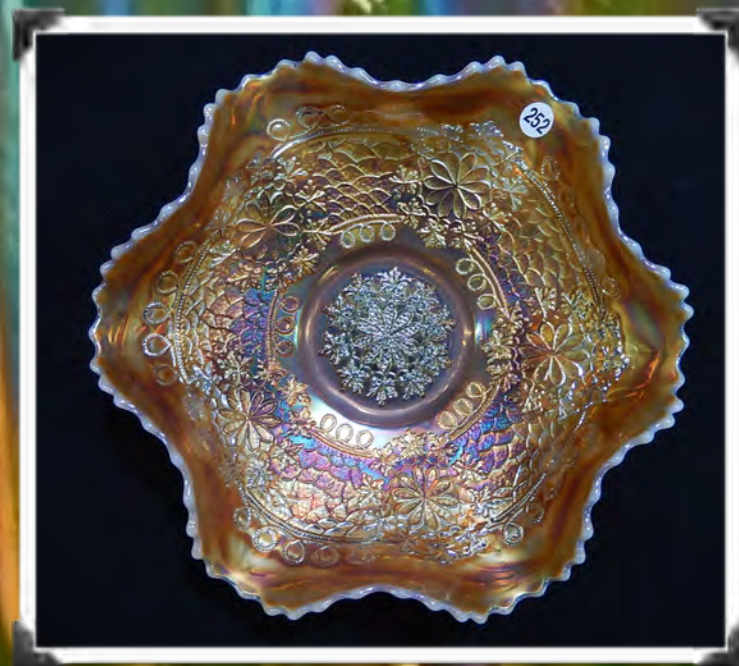

251. Fenton 8" aqua opal Leaf Chain ruffled bowl. Only one known.
252. Fenton 8" peach opal Leaf Chain ruffled bowl. Only one known.
253. Fenton 9" purple Leaf Chain plate.
254. Fenton 9" green Leaf Chain plate.
255. Fenton 9" marigold Leaf Chain plate.
256. Fenton 9" electric blue Leaf Chain plate.
257. Fenton 9" marigold Peacock Tail plate.
258. Fenton 9" marigold Good Luck ruffled bowl.
259. Fenton 10" outstanding bright marigold Panther footed centerpiece bowl.