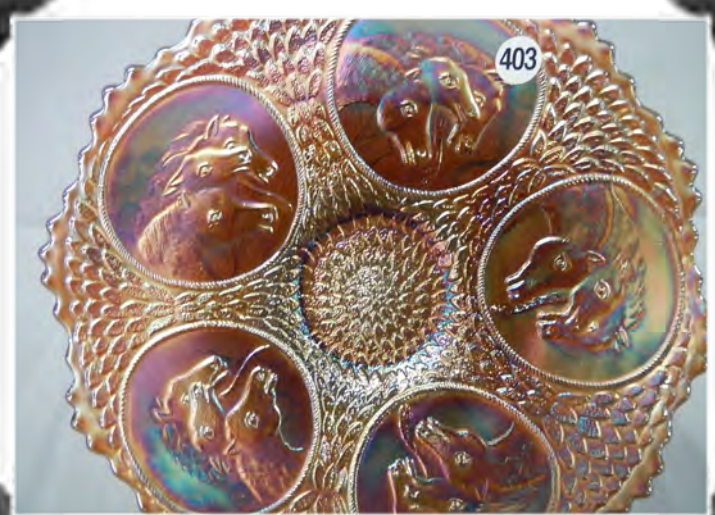

396. Fenton 9" blue Heart and Vine plate.
397. Fenton 9" blue Vintage plate.
398. Fenton 9" electric purple Vintage plate.
399. Fenton 9" marigold Vintage plate.
400. Fenton 9" blue Absentee Lotus and Grape ruffled bowl. Only two reported.
401. Fenton 7" purple Pinecone plate.
402. Fenton 7" marigold Lions plate.
403. Fenton 7" purple Horse Medallion plate. Only a few known.
404. Fenton 7" powder blue Horse Medallion plate.
405. Fenton 9" pumpkin marigold Spectors Dept. Store, Heart and Vine plate.