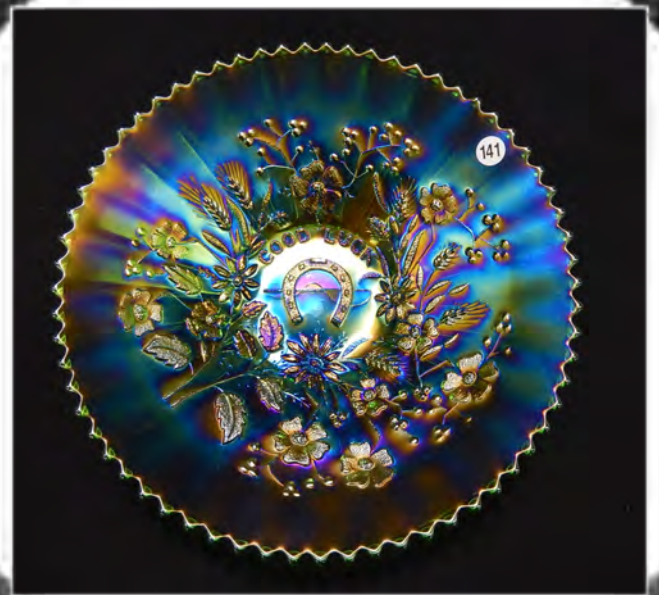

136. Northwood 9" radium ice green Good Luck plate. Just a few known.
137. Northwood 9" spectacular frosty ice blue Good Luck plate.
138. Northwood 9" frosty white Good Luck plate.
139. Northwood 9" pastel marigold Good Luck Stippled plate.
140. Northwood 9" pumpkin marigold Good Luck plate.
141. Northwood 9" blasting emerald green Good Luck plate.
142. Northwood 9" electric purple Good Luck plate.
143. Northwood 8.5" sapphire Good Luck ruffled bowl with soft satin iridescence.
144. Northwood 8.5" electric lavender Good Luck ruffled bowl.
145. Northwood 8.5" emerald green Good Luck ruffled bowl.