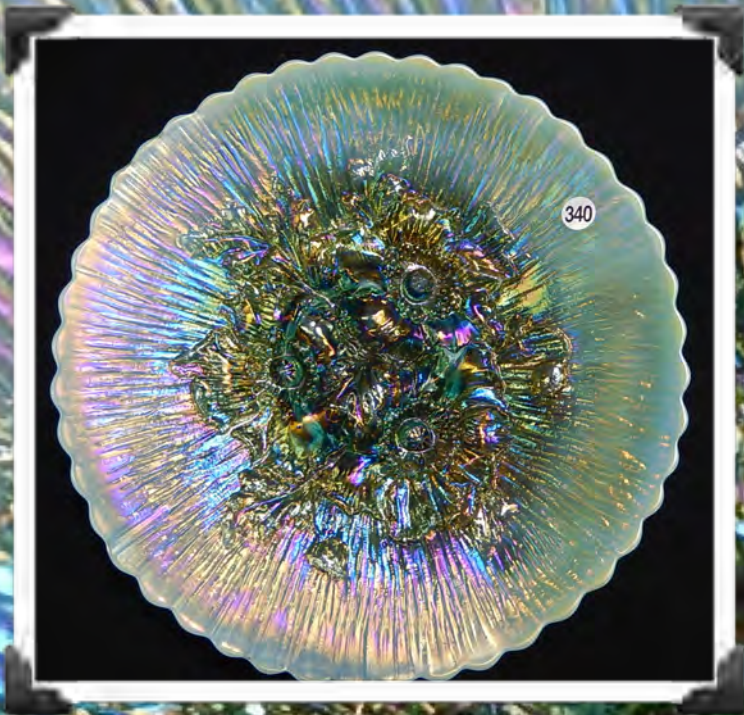

340. Northwood 9" unbelievable aqua opal Poppy Show plate.

341. Northwood 9" blasting emerald green Poppy Show plate.

342. Northwood 9" killer ice blue Poppy Show plate.

343. Northwood 9" ice green Poppy Show plate.

344. Northwood 9" super electric blue Poppy Show plate.

345. Northwood 9" electric purple Poppy Show plate.

346. Northwood 9" pumpkin marigold Poppy Show plate.

347. Northwood 8.5" green Poppy Show ruffled bowl.

348. Northwood 10" marigold Wishbone chop plate.

349. Northwood 10" purple Wishbone chop plate.