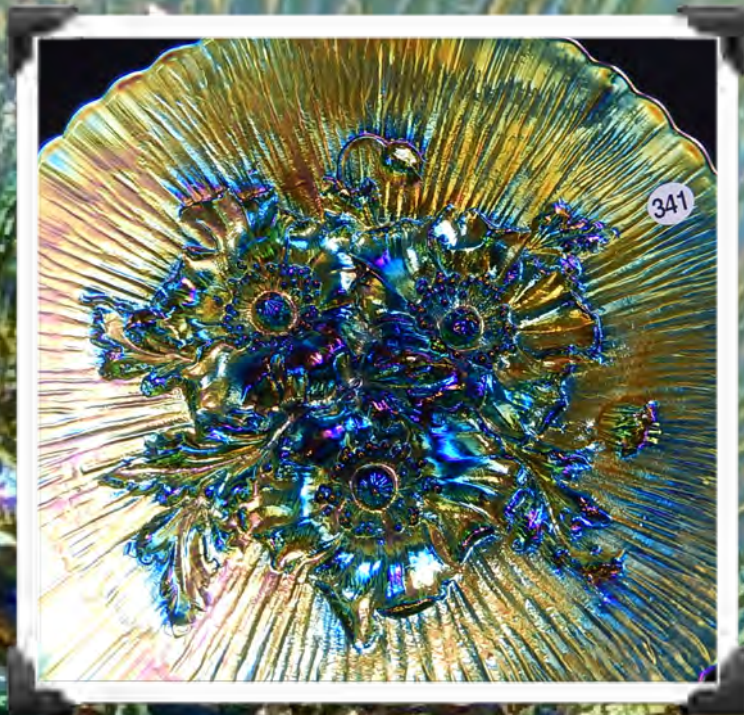

340. Northwood 9" unbelievable aqua opal Poppy Show plate.

341. Northwood 9" blasting emerald green Poppy Show plate.

342. Northwood 9" killer ice blue Poppy Show plate.

343. Northwood 9" ice green Poppy Show plate.

344. Northwood 9" super electric blue Poppy Show plate.

345. Northwood 9" electric purple Poppy Show plate.

346. Northwood 9" pumpkin marigold Poppy Show plate.

347. Northwood 8.5" green Poppy Show ruffled bowl.

348. Northwood 10" marigold Wishbone chop plate.

349. Northwood 10" purple Wishbone chop plate.