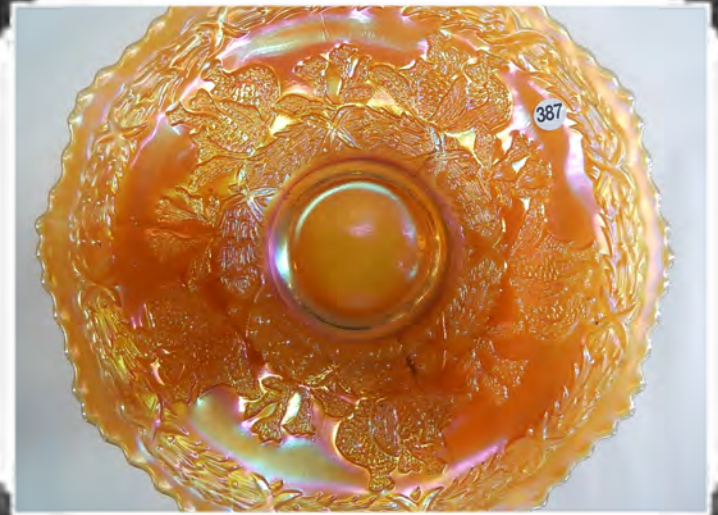

386. Fenton 9" stunning green Coral plate. Only one known.
387. Fenton 9" wonderful dark mari Coral plate.
388. Fenton 9" pumpkin marigold Captive Rose plate.
389. Fenton 9" blue Captive Rose plate.
390. Fenton 9" electric green Captive Rose plate.
391. Fenton 9" emerald green Captive Rose plate.
392. Fenton 9" blue Peacock and Grape plate.
393. Fenton 9" dark marigold Peacock and Grape plate.
394. Fenton 9" bright blue Peter Rabbit plate.
395. Fenton 9" dark marigold Peter Rabbit plate.