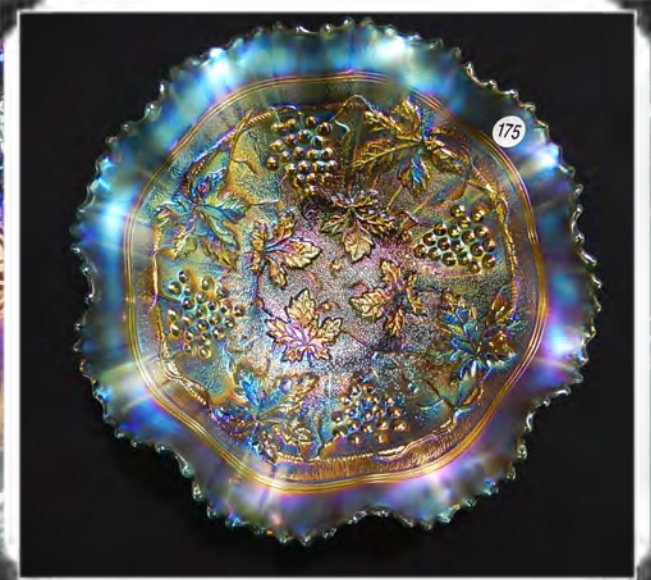

166. Northwood 8.5" ice green Wishbone footed ruffled bowl.
167. Northwood 8.5" ice blue Wishbone footed ruffled bowl.
168. Northwood 8.5" frosty white Wishbone footed ruffled bowl.
169. Northwood 8.5" pumpkin marigold Wishbone footed plate.
170. Northwood 9" pumpkin marigold Wishbone tri-corner footed plate.
171. Northwood 8.5" marigold Good Luck prototype pie crust edge bowl. *Same design as the Jockey Club.
172. Northwood 8.5" ice green Grape and Cable stippled ruffled bowl.
173. Northwood 8.5" ice blue Grape and Cable stippled ruffled bowl.
174. Northwood 8.5" frosty white Grape and Cable stippled ruffled bowl.
175. Northwood 8.5" sapphire Grape and Cable stippled ruffled bowl.