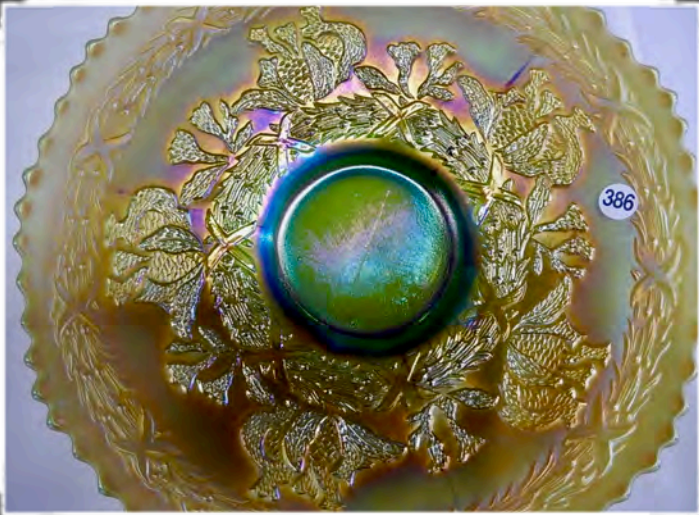

386. Fenton 9" stunning green Coral plate. Only one known.
387. Fenton 9" wonderful dark mari Coral plate.
388. Fenton 9" pumpkin marigold Captive Rose plate.
389. Fenton 9" blue Captive Rose plate.
390. Fenton 9" electric green Captive Rose plate.
391. Fenton 9" emerald green Captive Rose plate.
392. Fenton 9" blue Peacock and Grape plate.
393. Fenton 9" dark marigold Peacock and Grape plate.
394. Fenton 9" bright blue Peter Rabbit plate.
395. Fenton 9" dark marigold Peter Rabbit plate.