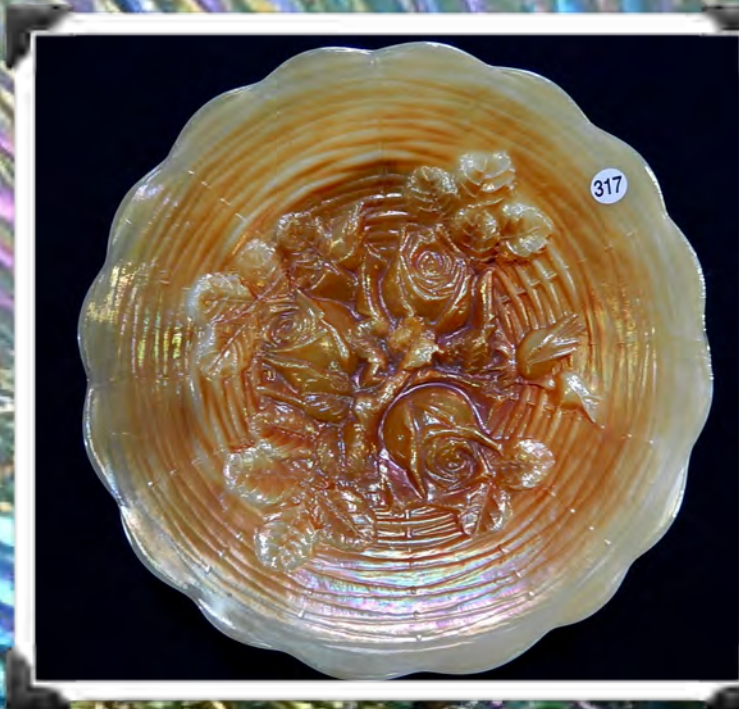

305. Northwood peach opal Grape and Cable stippled bon bon. 3-4 known.

306. Northwood aqua opal Grape and Cable stippled bon bon.

307. Northwood vaseline round Bushel Basket.

308. Northwood sapphire round Bushel Basket.

309. Northwood lavender round Bushel Basket.

310. Northwood 8.5" killer pastel sapphire Three Fruits stippled ruffled bowl.

311. Northwood 8.5" ice blue Three Fruits stippled ruffled bowl.