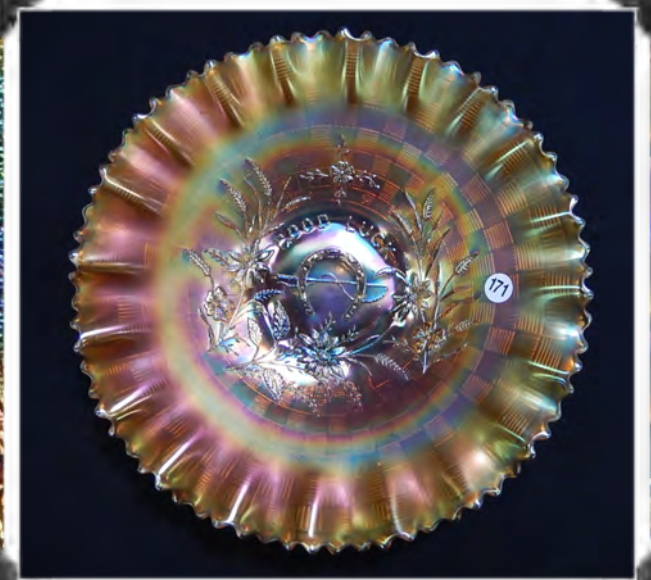

166. Northwood 8.5" ice green Wishbone footed ruffled bowl.
167. Northwood 8.5" ice blue Wishbone footed ruffled bowl.
168. Northwood 8.5" frosty white Wishbone footed ruffled bowl.
169. Northwood 8.5" pumpkin marigold Wishbone footed plate.
170. Northwood 9" pumpkin marigold Wishbone tri-corner footed plate.
171. Northwood 8.5" marigold Good Luck prototype pie crust edge bowl. *Same design as the Jockey Club.
172. Northwood 8.5" ice green Grape and Cable stippled ruffled bowl.
173. Northwood 8.5" ice blue Grape and Cable stippled ruffled bowl.
174. Northwood 8.5" frosty white Grape and Cable stippled ruffled bowl.
175. Northwood 8.5" sapphire Grape and Cable stippled ruffled bowl.