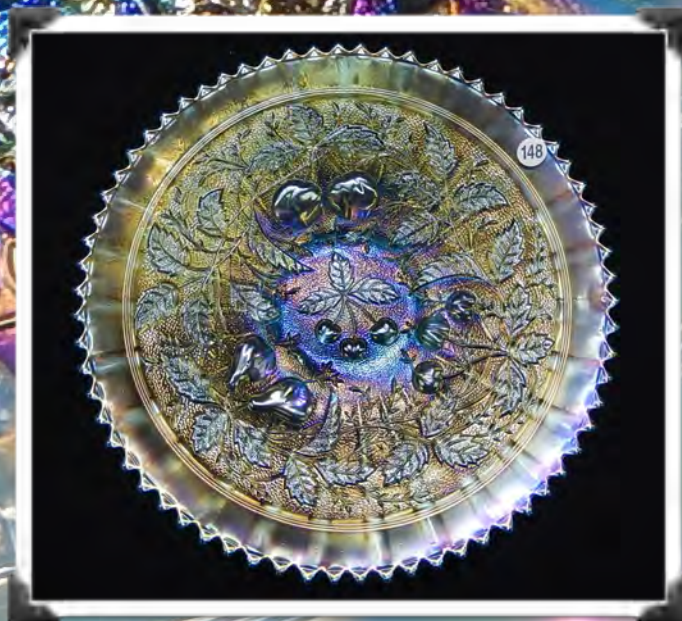

133. Northwood 8.5" white Poinsettia and Lattice footed bowl. Few known.

134. Northwood 8.5" dark marigold Poinsettia and Lattice footed bowl.

135. Northwood ice blue Memphis 2-piece fruit set.

136. Northwood 9" radium ice green Good Luck plate. Just a few known.
137. Northwood 9" spectacular frosty ice blue Good Luck plate.
138. Northwood 9" frosty white Good Luck plate.
139. Northwood 9" pastel marigold Good Luck Stippled plate.
140. Northwood 9" pumpkin marigold Good Luck plate.
141. Northwood 9" blasting emerald green Good Luck plate.
142. Northwood 9" electric purple Good Luck plate.
143. Northwood 8.5" sapphire Good Luck ruffled bowl with soft satin iridescence.
144. Northwood 8.5" electric lavender Good Luck ruffled bowl.
145. Northwood 8.5" emerald green Good Luck ruffled bowl.