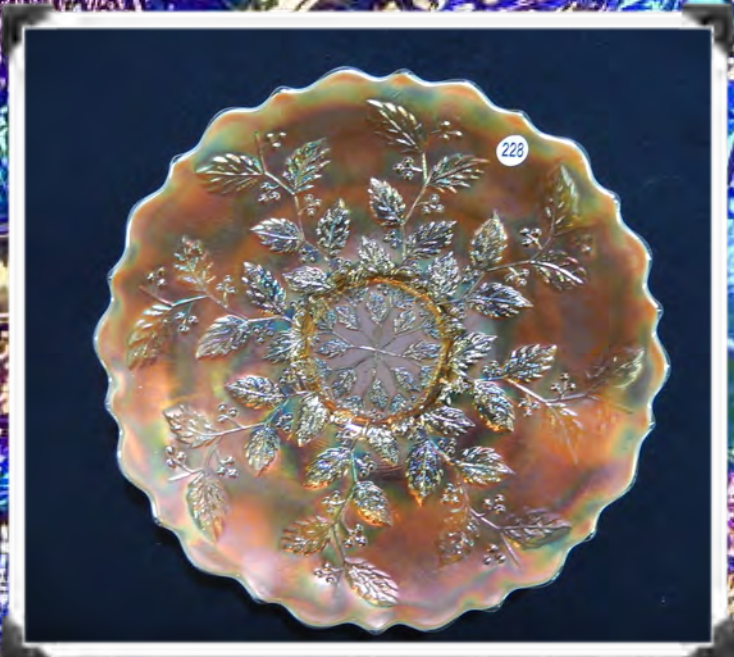

227. Fenton 9" aqua opal Holly plate. 1 or 2 known.
228. Fenton 9" peach opal Holly plate. Only one I know of.
229. Fenton 9" green Holly plate.
230. Fenton 9" marigold Thistle plate.
231. Fenton 9" electric green Thistle plate.
232. Fenton 9" electric purple Thistle plate.

233. Fenton 9" green Autumn Acorn plate.
234. Fenton 9" purple Autumn Acorn plate.
235. Fenton celeste blue Persian Medallion bon bon.
236. Fenton 10.5" tangerine opal Fine Rib vase.
237. Fenton 11.5" aqua opal Fine Rib vase. Some may call this sapphire opal. It's close.
238. Fenton 10.5" aqua opal Fine Rib vase.