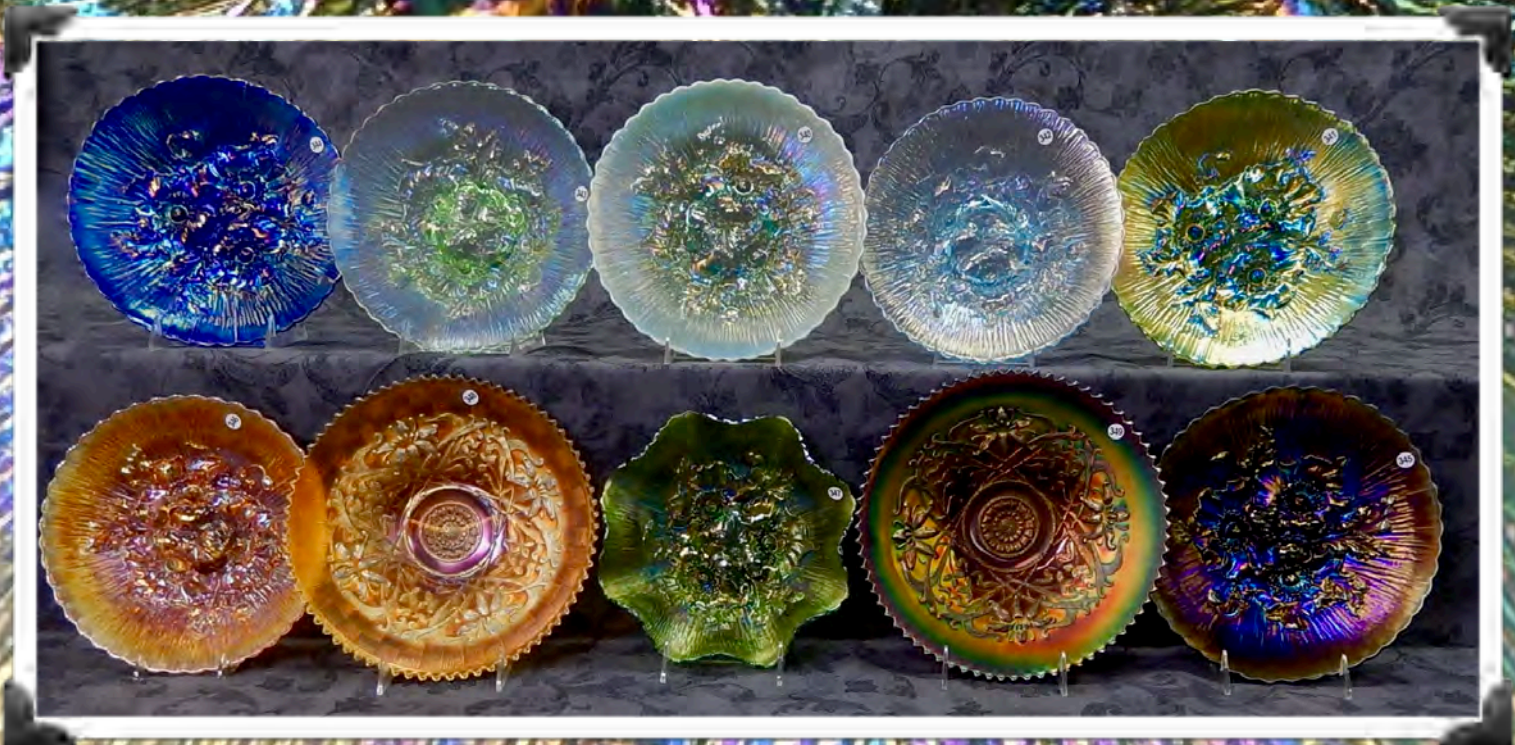

344. Northwood 9" super electric blue Poppy Show plate.

345. Northwood 9" electric purple Poppy Show plate.

346. Northwood 9" pumpkin marigold Poppy Show plate.

347. Northwood 8.5" green Poppy Show ruffled bowl.

348. Northwood 10" marigold Wishbone chop plate.

349. Northwood 10" purple Wishbone chop plate.

Northwood celeste blue stretch Tornado vase with pinched tri-cornered top. Only one known.

**Northwood wisteria stretch Tornado flared vase.
Only one known.**