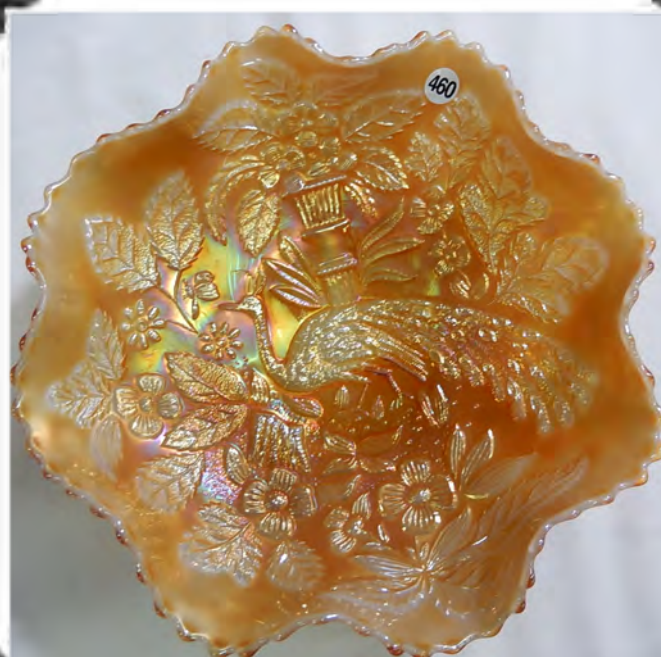

451. Fenton 10" blue Persian Medallion chop plate.
452. Fenton 9" frosty white Persian Medallion plate.
453. Fenton 9" marigold Persian medallion plate.
454. Fenton 9" purple Persian Medallion plate.
  Might be 1 of 2 known.
455. Fenton 9" blue Persian Medallion plate.
456. Fenton 9" green Persian Medallion plate. We think there is only 2 or 3 reported.

457. Fenton 6" marigold Persian Medallion plate.
458. Fenton 6" marigold Vintage plate.
459. Fenton 9" electric blue Little Daisies beautiful deep round bowl.
460. Fenton 8.5" marigold on moonstone Peacock at Urn 8 ruffle bowl.