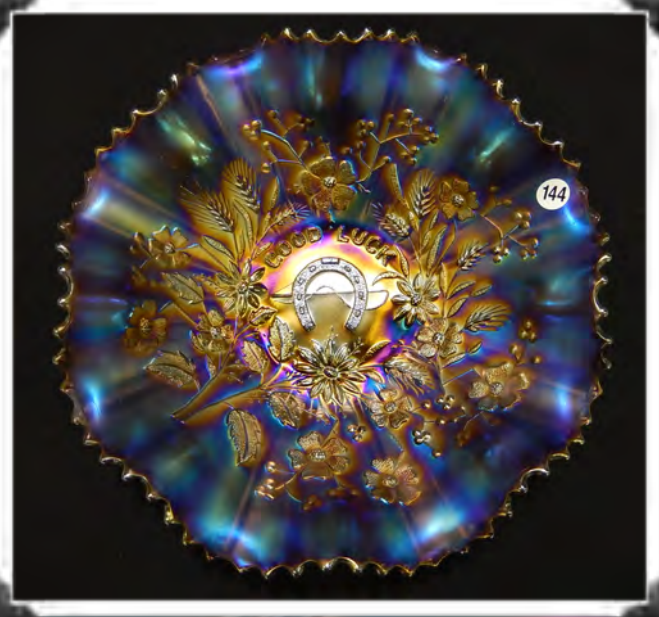

136. Northwood 9" radium ice green Good Luck plate. Just a few known.
137. Northwood 9" spectacular frosty ice blue Good Luck plate.
138. Northwood 9" frosty white Good Luck plate.
139. Northwood 9" pastel marigold Good Luck Stippled plate.
140. Northwood 9" pumpkin marigold Good Luck plate.
141. Northwood 9" blasting emerald green Good Luck plate.
142. Northwood 9" electric purple Good Luck plate.
143. Northwood 8.5" sapphire Good Luck ruffled bowl with soft satin iridescence.
144. Northwood 8.5" electric lavender Good Luck ruffled bowl.
145. Northwood 8.5" emerald green Good Luck ruffled bowl.