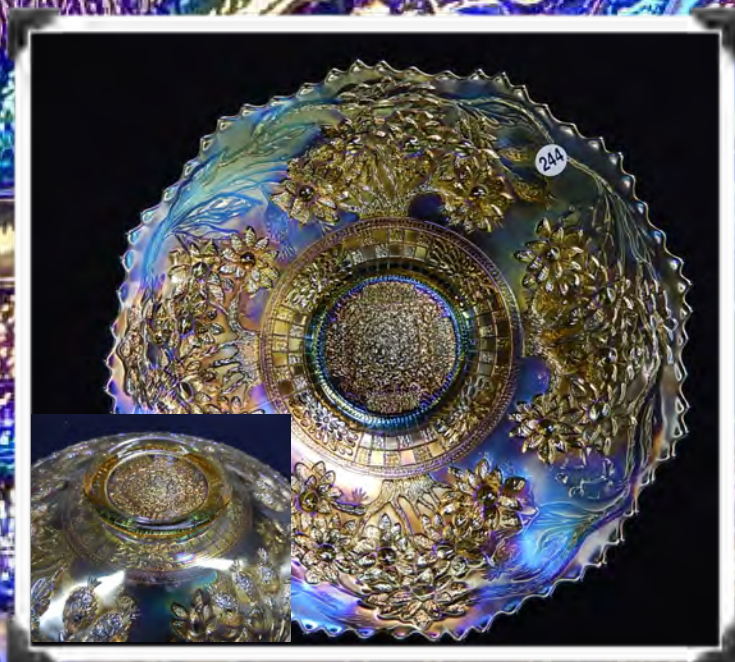

239. Fenton 12" amethyst opal April Showers vase with candy ribbon edge.

240. Fenton 6" lime green opal Long Thumbprint vase.

241. Fenton 6" lime green opal Bogey Bayou vase.

242. Fenton 7" lime green opal Lattice ruffled vase.

243. Fenton 9" peach opal Orange Tree plate. Two known.

244. Fenton 9" yellow Orange Tree plate. One known.

245. Fenton 9" ice green Orange Tree plate. One or two known.

246. Fenton 9" radium electric blue Orange Tree plate.

247. Fenton 9" purple Orange Tree plate.

248. Fenton 9" green Orange Tree plate. *All Orange Tree plates have Tree Trunk center.

249. Fenton 11" marigold Cherry Chain chop plate.

250. Fenton 11" radium marigold Water Lily footed chop plate.