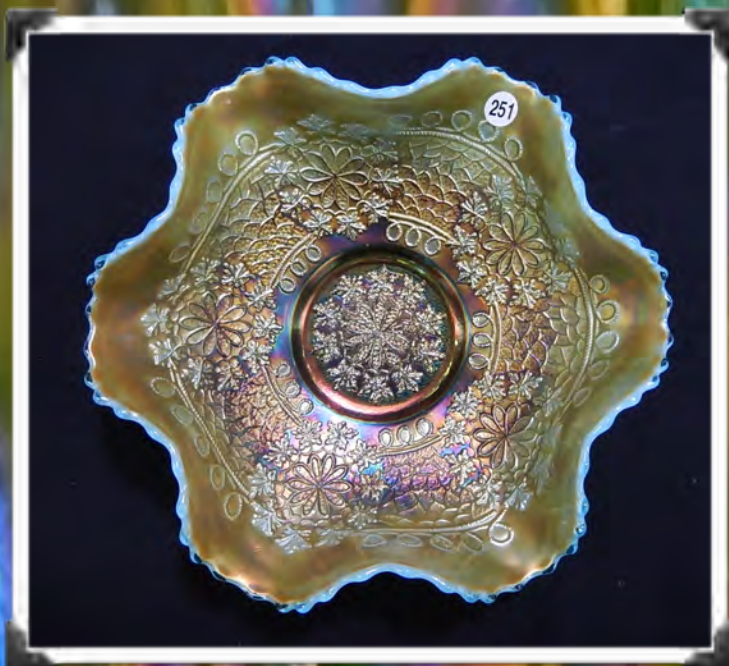

251. Fenton 8" aqua opal Leaf Chain ruffled bowl. Only one known.
252. Fenton 8" peach opal Leaf Chain ruffled bowl. Only one known.
253. Fenton 9" purple Leaf Chain plate.
254. Fenton 9" green Leaf Chain plate.
255. Fenton 9" marigold Leaf Chain plate.
256. Fenton 9" electric blue Leaf Chain plate.
257. Fenton 9" marigold Peacock Tail plate.
258. Fenton 9" marigold Good Luck ruffled bowl.
259. Fenton 10" outstanding bright marigold Panther footed centerpiece bowl.